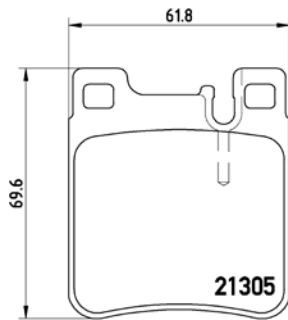

chRYSLer		
Crossfire SRT Roadster	04 on	Rear
MeRceDeS-beNz		
C-Class S 203 Series Estate C350	05-07	Rear
C-Class S203 Series Estate C55 AMG	04-07	Rear
C-Class W 202 Series C43 AMG	97-03	Rear
C-Class W 203 Series C32 AMG Kompressor	01-07	Rear
C-Class W 203 Series C55 AMG	04-07	Rear
C-Class W203 Series C 55 AMG	04 on	Rear
CLK-Class A208 Series Convertible CLK200 Kompressor	97-02	Rear
CLK-Class A208 Series Convertible CLK230 Kompressor	98-02	Rear
CLK-Class A208 Series Convertible CLK320	98-02	Rear
CLK-Class A208 Series Convertible CLK430	98-02	Rear
CLK-Class A209 Series CLK500 Cabrio	03 on	Rear
CLK-Class C208 Series Coupe CLK200	97-02	Rear
CLK-Class C208 Series Coupe CLK200 Kompressor	97-02	Rear
CLK-Class C208 Series Coupe CLK320	97-02	Rear
CLK-Class C208 Series Coupe CLK430	98-02	Rear
CLK-Class C209 Series Coupe CLK55 AMG	02 on	Rear
E-Class S210 Series Estate E200 T	96-00	Rear
E-Class S210 Series Estate E200 T Kompressor	97-03	Rear
E-Class S210 Series Estate E230 T	96-97	Rear
E-Class S210 Series Estate E240 T	97-03	Rear
E-Class S210 Series Estate E270 T CDi	99-03	Rear
E-Class S210 Series Estate E280 T	96-03	Rear
E-Class S210 Series Estate E320 T	96-03	Rear
E-Class S210 Series Estate E420 T	96-97	Rear
E-Class S210 Series Estate E430 T	97-03	Rear
E-Class W124 Series 500E	93-95	Rear
E-Class W210 Series E280	96-97	Rear
E-Class W210 Series E280 V6	97-02	Rear
E-Class W210 Series E300 TD	96-99	Rear
E-Class W210 Series E320	95-97	Rear
E-Class W210 Series E320 V6	97-02	Rear
E-Class W210 Series E430	97-02	Rear
E-Class W210 Series E55 AMG	97-02	Rear
S-Class 300SL 2-Door W140 ATE	93 on	Rear
S-Class 300SL 2-Door W140 Girling	93 on	Rear
S-Class 500SL 2-Door W140 ATE	93 on	Rear
S-Class 500SL 2-Door W140 Girling	93 on	Rear
S-Class 600SE W140 ATE	93-98	Rear
S-Class 600SE W140 Girling	93-98	Rear
S-Class 600SEL W140 ATE	93-98	Rear
S-Class 600SEL W140 Girling	93-98	Rear
S-Class S280 W140 ATE	93-98	Rear
S-Class S300 SE W140 ATE	93-98	Rear
S-Class S300 SEL W140 ATE	93-98	Rear
S-Class S320 W140 ATE	93-98	Rear
S-Class S320 W140 Girling	93-98	Rear
S-Class S420 W140	93-98	Rear
S-Class S500 Coupe C140 ATE	92-99	Rear
S-Class S500 W140 ATE	93-98	Rear
S-Class S500 W140 Girling	93-98	Rear
S-Class S560 Coupe C140 ATE	92-99	Rear
S-Class W220 Series S500	98-05	Rear
S-Class W220 Series S500 4 Matic	98-05	Rear
S-Class W220 Series S600	98-05	Rear
SL-Class R129 Series SL280	93-01	Rear
SL-Class R129 Series SL320	98-01	Rear
SL-Class R129 Series SL500	98-01	Rear
SL-Class R129 Series SL600	92-01	Rear

[o] W 61,8 x H 69,6