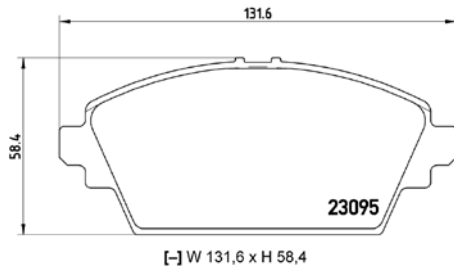

**TX0474**

TMD Number:	2309401	Model & Derivative	Year	Position
<p>[+] W 131,7 x H 58,4</p>		<b>hoNDa</b>		
		Accord VII	97-03	Front

**TMD Number: 2309501**

Model & Derivative	Year	Position
<b>Mg</b>		
ZR	01 on	Front
ZS	01 on	Front
<b>NiSSaN</b>		
Primera	02 on	Front