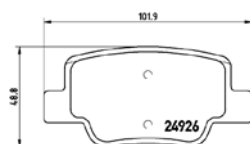

[+] W 101,9 x H 48,8

Model & Derivative	Year	Position

ToYoTa		
Verso	09 on	Rear