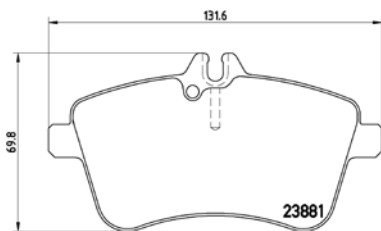

Model & Derivative	Year	Position
MiTsubiHi		
L200	96 on	Front
Triton	96 on	Front

TX0664

TMD Number: 2388101