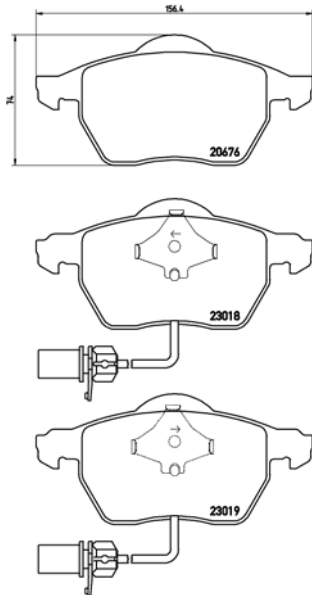

TMD Number:

2301802

Model & Derivative	Year	Position
auDi		
A4 Cabrio 2.0 FSi	04-05	Front
A4 Cabrio 2.0 TDi	06-09	Front
A4 Cabrio 2.0 TFSi	05-09	Front
A4 Cabrio 2.5 TDi	02-05	Front
A4 Cabrio 3.0	02-05	Front
A4 Cabrio 3.0 Quattro	03-05	Front
A4 Cabrio 3.0 TDi Quattro	06-09	Front
A4 Cabrio 3.2 FSi	06-09	Front
A4 Cabrio 3.2 FSi Quattro	06-09	Front
A6 1.8 T	95-05	Front
A6 1.9 TDi	95-05	Front
A6 2.0	94-97	Front
A6 2.0 TDi	04-08	Front
A6 2.0 TFSi	05-11	Front
A6 2.3	94-95	Front
A6 2.4 Quattro	05-08	Front
A6 2.4 Quattro	97-05	Front
A6 2.4 V6 5 Valves	04-08	Front
A6 2.4 V6 5 Valves	97-04	Front
A6 2.5 TDi	94-97	Front
A6 2.5 TDi	97-05	Front
A6 2.5 TDi Quattro	95-97	Front
A6 2.7 TDi	04-08	Front
A6 2.8 FSi	06-11	Front
A6 2.8 Quattro	94-05	Front
A6 2.8 E	94-05	Front
A6 3.0 TDi Quattro	04-11	Front
A6 3.0 TFSi Quattro	08-10	Front
A6 3.2 FSi	04-09	Front
A6 3.2 FSi Quattro	04-08	Front
A6 4.2 FSi Quattro	06-11	Front
A6 4.2 Quattro	04-06	Front
A6 Avant 1.9 TDi	94-97	Front
A6 Avant 1.9 TDi	98-05	Front
A6 Avant 2.0	94-97	Front
A6 Avant 2.0 TDi	05-08	Front
A6 Avant 2.4	05-08	Front
A6 Avant 2.4	97-05	Front
A6 Avant 2.5 TDi	97-05	Front
A6 Avant 2.6 Quattro	97-05	Front
A6 Avant 3.0 Quattro	05-06	Front
A6 Avant 3.0 TDi Quattro	05-11	Front
A6 Avant 3.2 FSi	05-08	Front
A6 Avant 3.2 FSi Quattro	05-08	Front
SeaT		
Alhambra 1.9 TDi	96-10	Front
Alhambra 2.0i	96-10	Front
voLkSWageN		
Jetta IV 1.8 T	99-03	Front
Passat 1.8 T	01-05	Front
Passat 1.8 T	99-01	Front
Passat 1.9 TDi Comfortline	03-05	Front
Passat 2.0	00-05	Front
Passat 2.0 TDi	03-05	Front
Passat 2.3 V5 Triptronic	01-05	Front
Passat 2.8 V6 4 Motion	00 on	Front