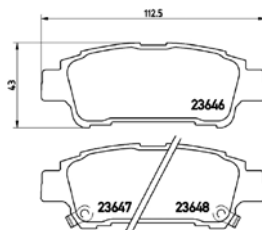

TX0620

TMD Number: 2364601

[+] W 112,5 x H 43

Model & Derivative	Year	Position
ToYoTa		
Previa	00-06	Rear