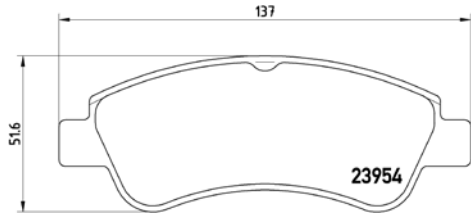

TX0688

PARTS LiSTing

Brake Pads

TMD Number: 2395401

Model & Derivative	Year	Position
ciTroen		
C2 Series 1.6 VTS	03 on	Front
C3 Series 1.6i	03-09	Front
C1 1.0i Attraction Facelift	10 on	Front
C1 1.0i Seduction Facelift	10 on	Front
C1 Series 1.0i	06 on	Front
C1 Series 1.4 HDi	05 on	Front
C1 Series Furio	06 on	Front
C1 Series Play	06 on	Front
PeugeoT		
107 Series 1.0	06 on	Front
107 Series 1.4 HDi	06 on	Front
ToYoTa		
Aygo 1.0 Fresh	11 on	Front
Aygo 1.0 Wild	11 on	Front