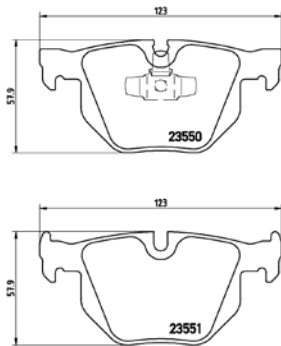

Model & Derivative	Year	Position
BMw		
1 Series E87 & E81 130i	04-09	Rear
1 Series E87 & E81 130i Facelift	09 on	Rear
3 Series E90 320D	06-09	Rear
3 Series E90 320D Facelift	09-11	Rear
3 Series E90 323i	06-08	Rear
3 Series E90 323i Facelift	09-11	Rear
3 Series E90 325D	06-11	Rear
3 Series E90 325i	06-08	Rear
3 Series E90 325i Facelift	09-11	Rear
3 Series E90 330D	06-08	Rear
3 Series E90 330D Facelift	09-11	Rear
3 Series E90 330i	06-08	Rear
3 Series E90 330i Facelift	09-11	Rear
3 Series E90 335D	06-11	Rear
3 Series E90 335i	06-08	Rear
3 Series E90 335i Facelift	09-11	Rear
3 Series E91 320D Touring	05-08	Rear
3 Series E91 320D Touring	09-11	Rear
3 Series E91 325i Touring	06-08	Rear
3 Series E91 325i Touring	09-11	Rear
3 Series E91 335i Touring	06-11	Rear
3 Series E92 330i Coupe	06-11	Rear
3 Series E92 335i Coupe	06-11	Rear
3 Series E93 330i Convertible	07-11	Rear
3 Series E93 335i Convertible	07-11	Rear
X1 Series E84 X-Drive 2.8i	10 on	Rear