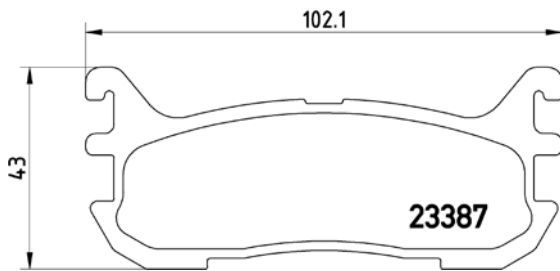

tX0107

TMD Number: 2338704

Model & Derivative	Year	Position

MazDa		
Astina 180 SE	95-99	Rear
Etude 160	95-99	Rear
Etude 180	95-99	Rear

tX0108

TMD Number: 2335301