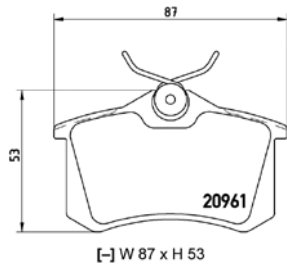

TMD Number: 2355402