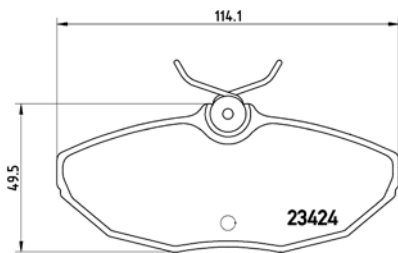

TX0559

TMD Number: 2342401