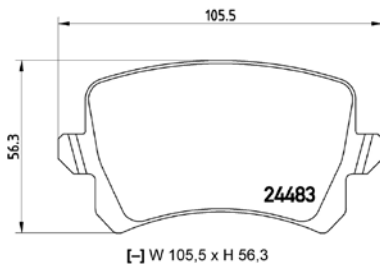

Model & Derivative | **Year** | **Position**

auDi		
A3 Cabrio 1.2 TFSi	10 on	Rear
A3 Cabrio 1.8 TFSi	08 on	Rear
A3 Cabrio 2.0 TDi	08 on	Rear
A3 Cabrio 2.0 TFSi	08 on	Rear
A3 Mk II 1.6 TDi	11 on	Rear
A3 Mk II 1.8 TFSi	09 on	Rear
A3 Mk II 1.9 TDi	03 on	Rear
A3 Mk II 2.0 FSi	03-08	Rear
A3 Mk II 2.0 TDi	03-08	Rear
A3 Mk II 2.0 TDi Quattro	03 on	Rear
A3 Mk II 2.0 TFSi	05-08	Rear
A3 Mk II 3.2 Quattro	03-08	Rear
A3 RS3 Sportback 2.5 TFSi	11 on	Rear
A3 Sportback 1.4 TFSi	09/07 on	Rear
A3 Sportback 1.6 TDi	11 on	Rear
A3 Sportback 1.8 TFSi	11/06 on	Rear
A3 Sportback 1.9 TDi	09/04 on	Rear
A3 Sportback 2.0 FSi	04 on	Rear
A3 Sportback 2.0 TDi	05-08	Rear
A3 Sportback 2.0 TDi Quattro	06 on	Rear
A3 Sportback 2.0 TFSi	04-08	Rear
A3 Sportback 2.0 TFSi Quattro	04 on	Rear
A3 Sportback 3.2 Quattro	09/04 on	Rear
A4 1.8 T Quattro	00-04	Rear
A4 1.8 T Quattro	04-08	Rear
A4 1.8 Turbo	02-08	Rear
A4 1.9 TDi	00-04	Rear
A4 1.9 TDi	04-08	Rear
A4 1.9 TDi Quattro	01-04	Rear
A4 2.0 FSi	02-04	Rear
A4 2.0 TDi	04-07	Rear
A4 2.0 TDi Quattro	06-08	Rear
A4 2.0 TFSi	04-08	Rear
A4 2.0 TFSi Quattro	04-08	Rear