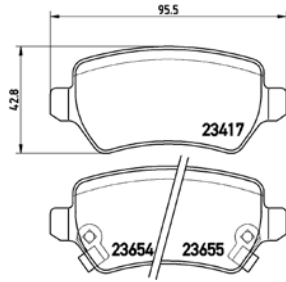

TMD Number: 234170

Model & Derivative Year Position

oPel		
Astra 3 H1.8 Enjoy 4 Hole	04-09	Rear
Astra 3 H1.8 Enjoy 5 Hole	04-09	Rear
Astra 3 H1.8 Sport 4 Hole	04-09	Rear
Astra 3 H1.8 Sport 5 Hole	04-09	Rear
Astra 3 H1.8 Twintop 4 Hole	06-09	Rear
Astra 3 H1.8 Twintop 5 Hole	06-09	Rear
Astra 3 H1.9 CDTi 4 Hole	06-09	Rear
Astra 3 H1.9 CDTi 5 Hole	06-09	Rear
Astra C 1.6 CDe	99-04	Rear
Merivia 1.416V4Hole	03-10	Rear
Merivia 1.416V5Hole	03-10	Rear
Merivia 1.616V4Hole	03-10	Rear
Merivia 1.616V5Hole	03-10	Rear
Merivia 1.64Hole	03-10	Rear
Merivia 1.65Hole	03-10	Rear
Merivia 1.7 CDTi 4 Hole	03-10	Rear
Merivia 1.7 CDTi 5 Hole	03-10	Rear
Merivia 1.8 4 Hole	03-10	Rear
Merivia 1.8 5 Hole	03-10	Rear
Merivia B 1.4	10 on	Rear
Zafira 1.6	08 on	Rear
Zafira 1.6 Essentia	02-07	Rear
Zafira 1.8 (All Models)	01-03	Rear
Zafira 1.8 (All Models)	04-07	Rear
Zafira 1.8 (All Models)	08-10	Rear
Zafira 1.9 CDTi Elegance	08-10	Rear
Zafira 2.0	05-10	Rear
Zafira 2.2 (All Models)	05-10	Rear