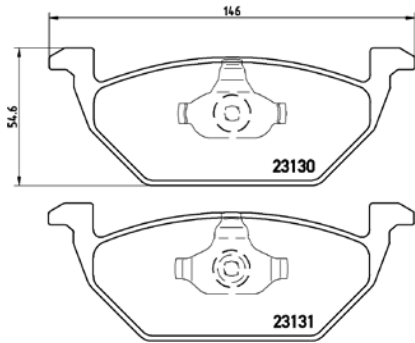

TMD Number: 2313001

Model & Derivative	Year	Position
auDi		
A1 1.2 TFSi	11 on	Front
A1 1.2 TFSi Sportback	11 on	Front
A1 1.4 TFSi	11 on	Front
A1 1.4 TFSi Sportback	11 on	Front
A1 1.6 TDi	11 on	Front
A1 1.6 TDi Sportback	11 on	Front
A3 1.8	98-03	Front
seaT		
Cordoba 2.0	02-09	Front
Ibiza 1.4 Sport	06-08	Front
Ibiza 1.6	03-08	Front
Ibiza 1.6	08 on	Front
Ibiza 1.8 T Cupra FR	04-08	Front
Ibiza 1.9 SDi	02-05	Front
Ibiza 1.9 TDi 118kW	06-08	Front
Ibiza 1.9 TDi 74kW	02-09	Front
Ibiza 1.9 TDi 96kW	06-08	Front
VoIKsWaGeN		
Beetle 2.0	00 on	Front
Comm. Caddy 2.0 SDi	04 on	Front
Golf IV 1.6 Comfortline	99 on	Front
Golf IV 1.9 TDi Highline	99 on	Front
Golf IV 2.0i Highline	99 on	Front
Jetta IV 1.6 Comfortline	99 on	Front
Jetta IV 1.9 TDi Highline	00-03	Front
Jetta IV 2.0 Highline	99 on	Front
Jetta V 1.2 TSi	10 on	Front
Jetta V 1.4 TSi Comfortline 90kW	10 on	Front
Jetta V 1.4 TSi Highline 118kW	10 on	Front
Jetta V 1.4 TSi Trendline 90kW	10 on	Front
Jetta V 1.6 TDi 77kW	10 on	Front
Jetta VI 1.2 TSi Trendline	11 on	Front
Jetta VI 1.4 TSi Comfortline	11 on	Front
Jetta VI 1.4 TSi Highline	11 on	Front
Jetta VI 1.4 TSi Trendline	11 on	Front
Jetta VI 1.6 TDi Comfortline	11 on	Front
Jetta VI 1.6 TDi Comfortline DSG	11 on	Front
New Polo 1.2 TDi Blue Motion	10 on	Front
New Polo 1.4i Comfortline 63kW	10 on	Front
New Polo 1.4i Trendline 63kW	10 on	Front
New Polo 1.6 TDi Comfortline 77kW	10 on	Front
New Polo 1.6i Comfortline 77kW	10 on	Front
New Polo 1.6i Comfortline 77kW Triptronic	10 on	Front
New Polo 1.6i Trendline 77kW	10 on	Front
New Polo GTi	10 on	Front
New Beetle 1.2 TSi	12 on	Front
New Beetle 1.4 TSi	12 on	Front
Polo Classic II 1.4 TDi	02 on	Front
Polo Classic II 1.4i	02 on	Front
Polo Classic II 1.6i	02 on	Front
Polo Hatch Cross Polo 16V	08 on	Front
Polo Hatch II 1.4 TDi	02 on	Front
Polo Hatch II 1.4i	02 on	Front
Polo Hatch II 1.6i	02 on	Front
Polo Vivo Hatch 1.4 3-Door	10 on	Front
Polo Vivo Hatch 1.4 5-Door	10 on	Front
Polo Vivo Hatch 1.4 Trendline	10 on	Front
Polo Vivo Hatch 1.6	10 on	Front
Polo Vivo Hatch 1.6 Trendline	10 on	Front
Polo Vivo Sedan 1.4	10 on	Front
Polo Vivo Sedan 1.4 Trendline	10 on	Front
Polo Vivo Sedan 1.6	10 on	Front
Polo Vivo Sedan 1.6 Trendline	10 on	Front