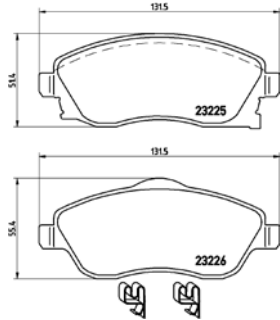

TMD Number: 2322501

Model & Derivative	Year	Position
CheVroLeT		
Corsa Utility 1.3 CDTi	10 on	Front
Corsa Utility 1.4	10 on	Front
Corsa Utility 1.7 DTi	10 on	Front
Corsa Utility 1.8	10 on	Front
oPel CoMM.		
Combo Panel Van	05 on	Front
Corsa 1.4 Utility	03 on	Front
Corsa 1.7 CDTi	06 on	Front
Corsa 1.7 D Utility	03 on	Front
Corsa 1.8 Utility	03 on	Front
oPel		
Corsa 1.4 (All Models)	03-08	Front
Corsa 1.6 (All Models)	03-08	Front
Corsa 1.7 DTi Elegance	03-08	Front
Corsa 1.8 (All Models)	03-08	Front
Merivia 1.4 16V4 Hole	03-10	Front
Merivia 1.4 16V5 Hole	03-10	Front
Merivia 1.6 16V4 Hole	03-10	Front
Merivia 1.6 16V 5 Hole	03-10	Front
Tigra 1.4 Enjoy Twintop	04 on	Front
Tigra 1.8 Sport Twintop	04 on	Front