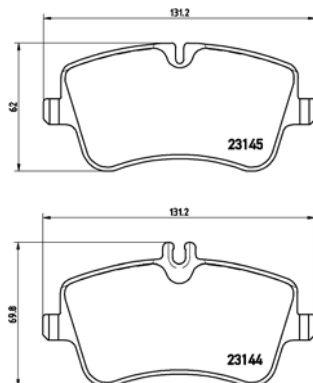

tX0114

TMD Number: 2314401