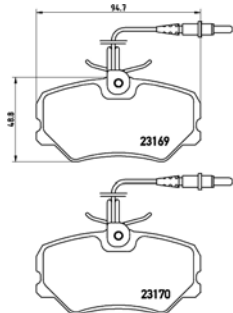

TX0494 (See TX0331)

PARTS LiSTing

Brake Pads

TMD Number: 2316901

[+] W 94,7 x H 48,8

Model & Derivative

Year

Position

Peugeot

306 Series 2.0 XT	99-01	Front
405 Series I 1.6	87-92	Front
405 Series I 1.8 Turbo Diesel	88-92	Front
405 Series I 1.9 Injection	87-92	Front
405 Series II 1.6 GR	95-96	Front
405 Series II 1.8 GR	95-97	Front
405 Series II 1.9 D	92-95	Front
405 Series II 1.9 TD	92-95	Front
405 Series II 2.0 Sri	95-97	Front

TX0495

TMD Number: 231720