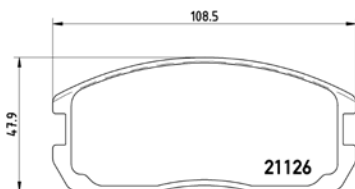

TX0314

TMD Number: 211260