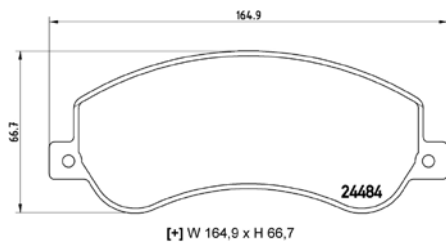

TX0818

TMD Number: 2448401

Model & Derivative | **Year** | **Position**

ForD		
Transit	06 on	Front