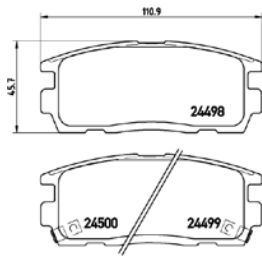

# PARTS LiSTing

Brake Pads

**TMD Number: 2449801**

[+] W 110,9 x H 45,7

Model & Derivative	Year	Position
<b>CHeVroleT</b>		
Captivia 2.0 VCDi 2X4	06-10	Rear
Captivia 2.0 VCDi 4X4	06-10	Rear
Captivia 2.4 2X4	11 on	Rear
Captivia 2.4 AWD	11 on	Rear
Captivia 2.4 LT 2X4	06-10	Rear
Captivia 2.4 LT 4X4	06-10	Rear
Captivia 3.0 AWD	10 on	Rear
Captivia 3.2 LTZ 4WD	06-10	Rear