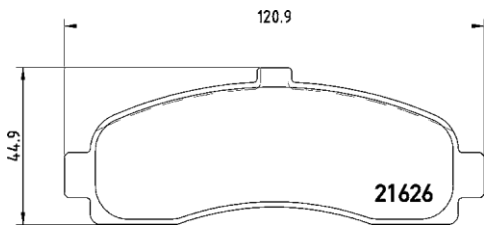

TMD Number: 2162601

Model & Derivative	Year	Position
NiSSaN		
Micra II	93-03	Front

TX0396

TMD Number: 2163102