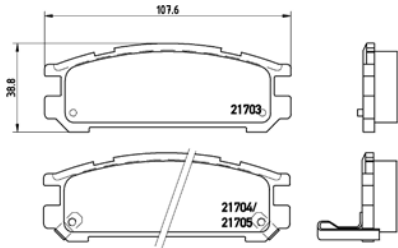

TX1043

PARTS LiSTing

Brake Pads

TMD Number: 217030