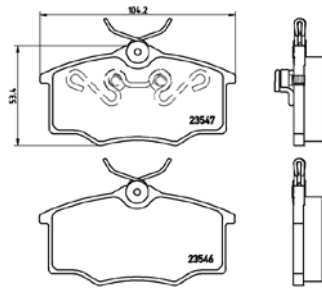

# PARTS LiSTing

Brake Pads

**TMD Number: 2354601**

[–] W 104,2 x H 53,4

Model & Derivative	Year	Position
<b>oPel</b>		
Corsa B		Front
<b>Volkswagen</b>		
Golf	02 on	Front
Parati	96 on	Front
Saveiro	90 on	Front