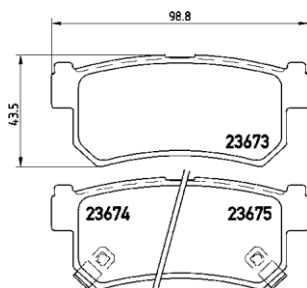

TX0626

TMD Number: 2367301