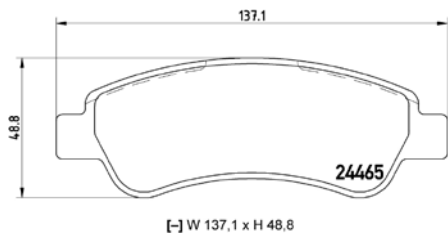

TX0812

TMD Number: 2446501