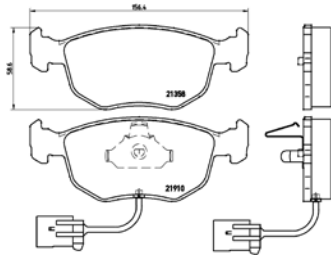

TX0442

TMD Number: 2191003

Model & Derivative	Year	Position
FoRD		
Modeo 2.5 V6 Si	98-01	Front

TX0443

TMD Number: 2191102