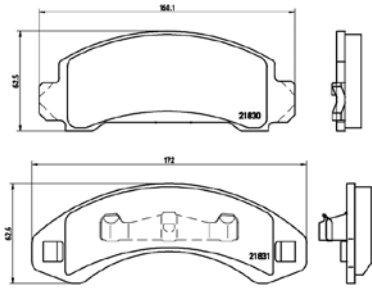

TX0425

PARTS LiSTing

Brake Pads

TMD Number: 2183001

[-] W 172/160,1 x H 62,6/62,5

Model & Derivative	Year	Position

FoRD		
Bronco II	88-90	Front
Explorer	93 on	Front
Ranger	90-98	Front

TX0426

TMD Number: 2183201