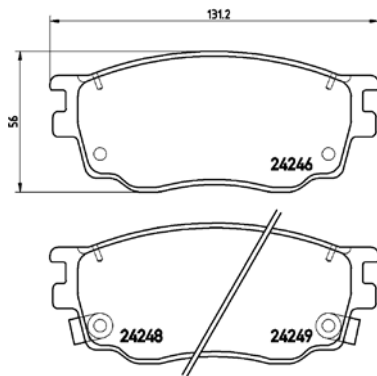

TX0168

TMD Number: 2424601

Model & Derivative	Year	Position
MAzDA		
6Series.2.0	04-10	Front
6Series.2.3	04-10	Front
6Series.2.5	07-10	Front