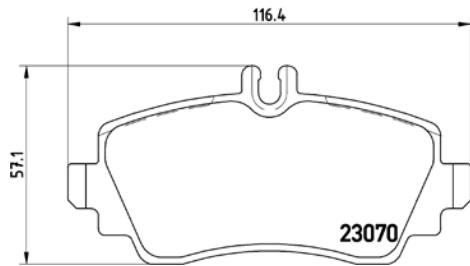

Model & Derivative	Year	Position
MerCeDes-BeNz		
A-Class W168 Series A 160 Classic	00-04	Front
A-Class W168 Series A 160 Classic Long	01-04	Front
A-Class W168 Series A 160 Elegance	01-04	Front
A-Class W168 Series A 170 CDi	98-04	Front
A-Class W168 Series A 190	00on	Front
B-Class W245 Series B 170	05-09	Front
B-Class W245 Series B 180	09on	Front
B-Class W245 Series B 200 CDi	05on	Front
B-Class W245 Series B 200 Petrol	05on	Front
B-Class W245 Series B 200 Turbo	05on	Front