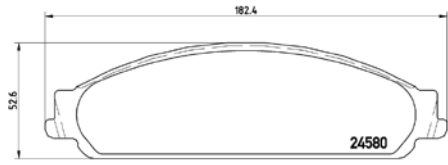

# PARTS LiSTing

Brake Pads

**TMD Number: 2458002**

[-] W 182,4 x H 52,6

Model & Derivative	Year	Position
<b>ForD</b>		
Five Hundred	04 on	Front
<b>MerCurY</b>		
Montego	03 on	Front