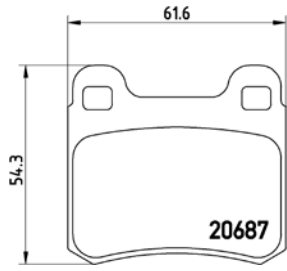

# PArts ListING

Brake Pads

**TMD Number: 2068703**

(13.5 mm Thick)

Model & Derivative	Year	Position
<b>ForD</b>		
Sierra XR8	86-87	Rear
<b>MerCeDes-BeNz</b>		
190E W201	84-92	Rear

**tX0039**

**TMD Number: 2167703**