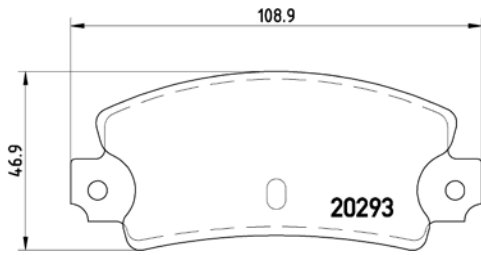

TMD Number: 2029301