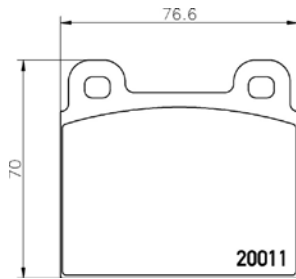

Model & Derivative	Year	Position
MerCeDes-BeNz		
C-Class W 202 Series C180	94-96	Front

tX0070

TMD Number: 2001104