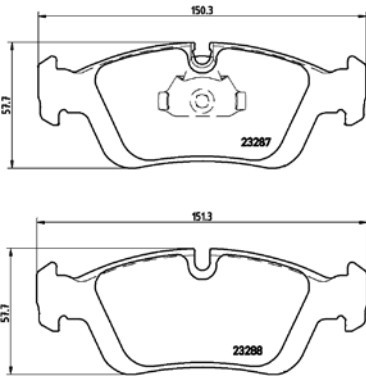

tX0021

PArts LISTING

Brake Pads

TMD Number: 2328702