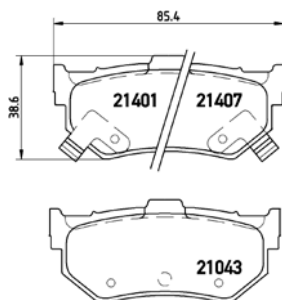

TX1027

TMD Number: 2104302