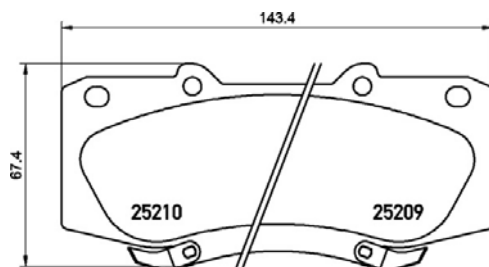

TX1103

TMD Number: 2520901

(with acoustic wear warning)

Model & Derivative	Year	Position
ToYoTa		
Hilux III Pick-up 2.5 D-4D (TGN1, GGN2, KUN2, KUN 1)	08/05 on	Front