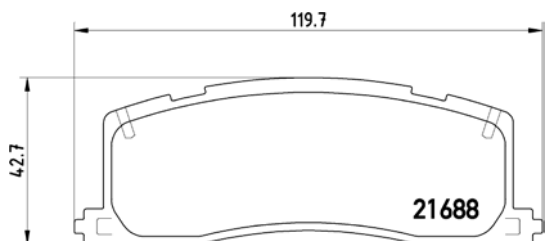

TX0406

TMD Number: 2168801

Model & Derivative	Year	Position

ToYoTa		

Previa	90-00	Rear