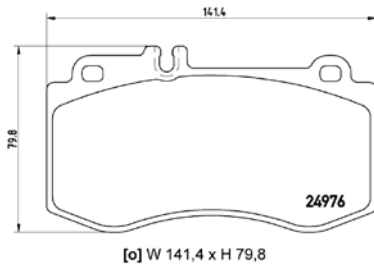

TMD Number: 2497601