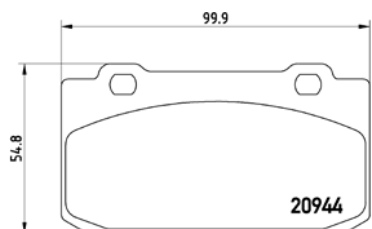

TX0287

TMD Number: 2094401

Model & Derivative	Year	Position
AlFA roMeo		
Alfa 33	83-85	Front