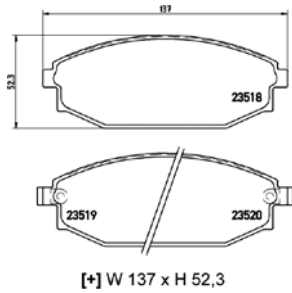

TMD Number: 2351801