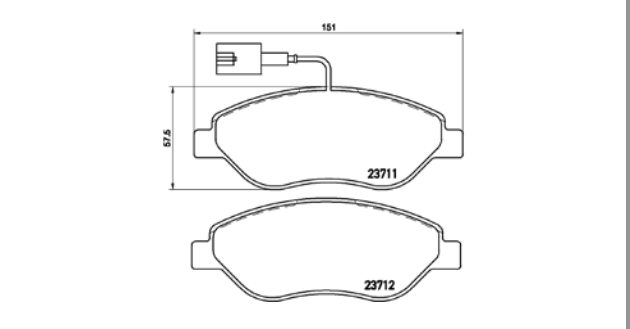

Model & Derivative

alFa roMeo

Model & Derivative	Year	Position
Mito 1.4 T 100kW	09 on	Front
Mito 1.4 T 114kW Multi Air	08 on	Front
Mito 1.4 T 125kW Multi Air	09 on	Front

FiaT

Model & Derivative	Year	Position
Bravo II 1.4 T-Jet	07 on	Front
Bravo II 1.9 Multi-Jet	07 on	Front
Stilo 1.9 JTD Dynamic	01 on	Front
Stilo 1.9 JTD Multiwagon	04 on	Front
Stilo Abarth 2.4 20V	01 on	Front

TX1056

TMD Number: 2404301