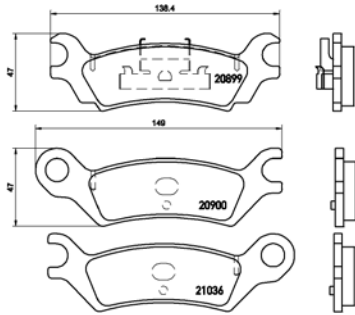

## TX1024

**TMD Number: 2076001**

Model & Derivative	Year	Position
<b>MazDa</b>		
323 Zim Models only	81 on	Front

**TMD Number: 2089901**

Model & Derivative	Year	Position
--------------------	------	----------