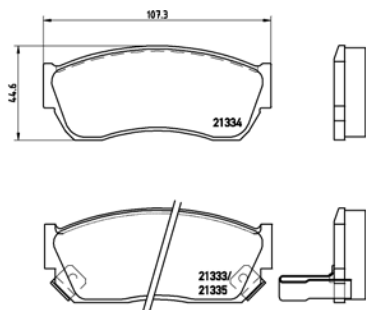

TMD Number: 213330

Model & Derivative	Year	Position
chaNa		
Benni 1.0 Excl	07 on	Front
Benni 1.0 Lux	07 on	Front
Benni 1.3 Excl	07 on	Front
Benni 1.3 Lux	07 on	Front
Suzuki		
Swift 1.5i GL	05-09	Front
TaTa		
Indica 1.4i without ABS	04-08	Front
Indica Base Line 1.4i LE without ABS	04-08	Front
Indica VISTA 1.4i Saffire without ABS	09 on	Front
Indigo 1.4	04 on	Front
Indigo 1.4 Station Wagon	04 on	Front
Indigo 1.4 TDi	04 on	Front
Indigo 1.4 TDi Station Wagon	04 on	Front