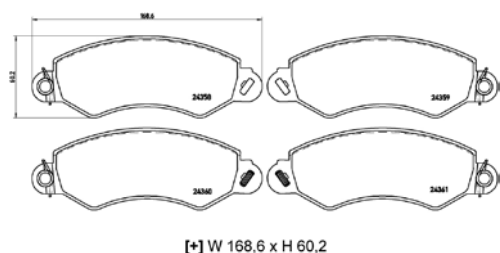

TX0797

TMD Number: 2435801

Model & Derivative	Year	Position
IDV		
Maxis	05 on	Front

TX0798

TMD Number: 2436701