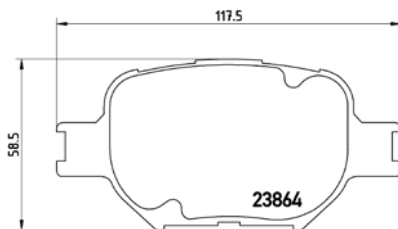

tX0124

TMD Number: 2386401

Model & Derivative	Year	Position

ToYoTa

RunX TRD	04-07	Front