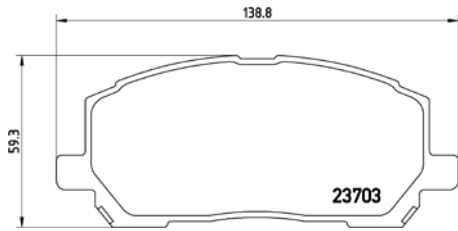

TMD Number: 2370301

Model & Derivative

Year | **Position**

lexus		
RX300	00-03	Front

TX0632

TMD Number: 2370502