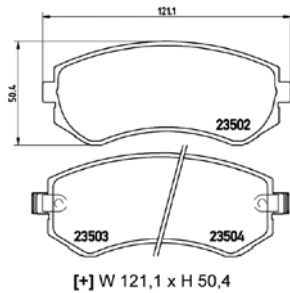

TX0576

TMD Number: 2350201