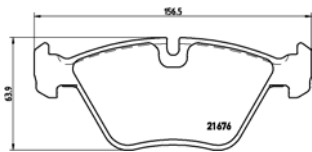

# PArts ListING

Brake Pads

**TMD Number: 2068703**

(13.5 mm Thick)

Model & Derivative	Year	Position
<b>ForD</b>		
Sierra XR8	86-87	Rear
<b>MerCeDes-BeNz</b>		
190E W201	84-92	Rear

**tX0039**

**TMD Number: 2167703**