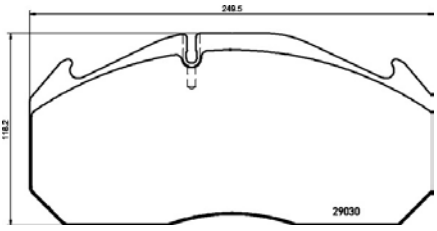

TX0898

PARTS LiSTing

Brake Pads

TMD Number: 2903009