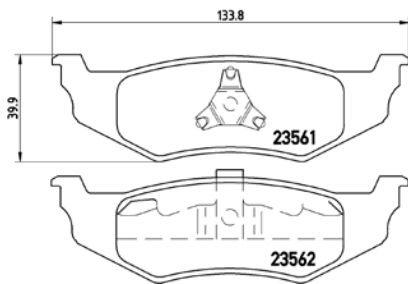

Model & Derivative	Year	Position

CHrYsler		
Neon	01 on	Rear
Neon	96-00	Rear
Neon	96-00	Rear
Neon 1.8	00 on	Rear
PT Cruiser 2.0	02-04	Rear
PT Cruiser 2.2 CRD	05 on	Rear
PT Cruiser 2.2 CRD	02-04	Rear
PT Cruiser 2.4	05 on	Rear
PT Cruiser 2.4	04 on	Rear
PT Cruiser 2.4 Cabrio	04 on	Rear
PT Cruiser 2.4 Touring	01-07	Rear
Sebering 2.0	07 on	Rear
Sebering 2.4	01-07	Rear
Sebering 2.7 V6 24V	07 on	Rear
Sebering 2.7 V6 24V	07 on	Rear
Sebering Convertible 2.7 LTD	07 on	Rear