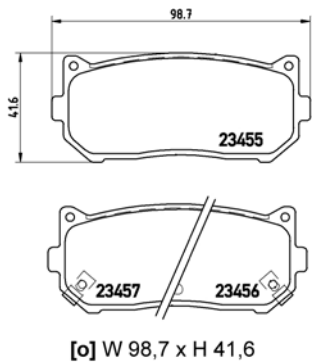

TX0197

TMD Number: 2345501