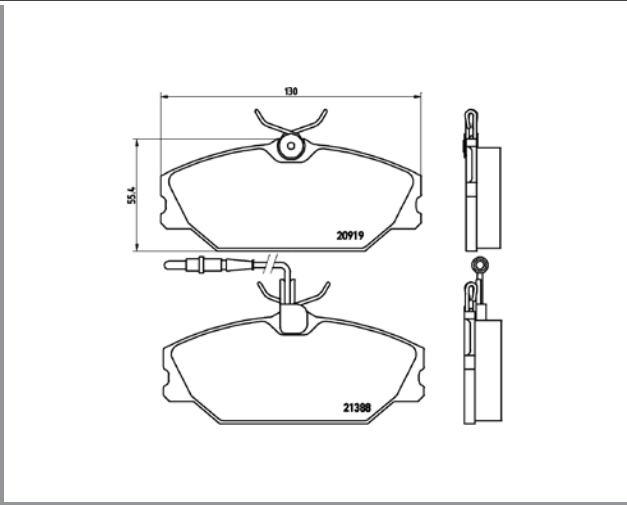

tX0091

PArts LISTING

Brake Pads

TMD Number: 2138802

Model & Derivative	Year	Position

reNault		
Laguna I 1.6 16V	97-01	Front
Laguna I 1.8 16V	93-01	Front
Laguna I 1.9 DCi	97-01	Front
Laguna I 1.9 TD	97-01	Front
Laguna I 2.0 16V	93-01	Front
Laguna I 3.0 V6 24V	93-01	Front
Megan I 2.0 16V	97-99	Front
Megan I 2.0 16V Cabrio	97-03	Front
Megan Scenic 1.9 DCi	97-99	Front
R25 2.5	85on	Front
Safrane 2.0	98-00	Front
Safrane 2.5	96-00	Front
Sandero 1.4	09on	Front
Sandero 1.6	09on	Front
Sandero Stepway	11on	Front
Scenic I 1.6 RT	96-98	Front
Scenic I 1.6 RXE	96-98	Front

tX0094

TMD Number: 2354901