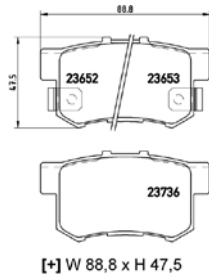

TX0621 (See TX0203)

PARTS LiSTing

Brake Pads

TMD Number: 2365201

[+] W 88,8 x H 47,5

Model & Derivative	Year	Position
hoNDa		
Accord 2.0i V-Tec Automatic	03-08	Rear
Accord 2.2i D-Tec	04-08	Rear
Accord 2.2i D-Tec Tourer	04-08	Rear
Accord 2.4i V-Tec Exec	03-08	Rear
Accord 2.4i V-Tec Tourer Exec	03-08	Rear
Civic 180 EXi V-Tec	06-11	Rear
FR-V 1.8	07-09	Rear
FR-V 2.0 V-Tec	05-09	Rear
Odyssey (All Models)	97-98	Rear
S 2000	99 on	Rear
hoNDa		
MG ZR 160	01 on	Rear