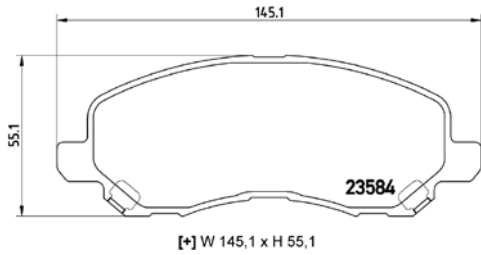

TMD Number: 2358403