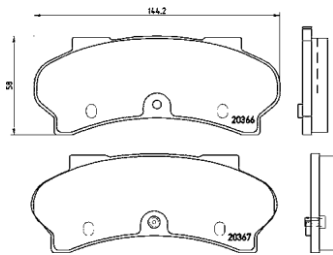

TX0241

TMD Number: 2036602