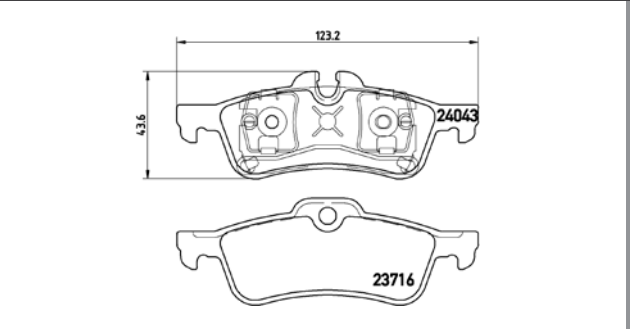

Model & Derivative

MiNi

Model & Derivative	Year	Position
R50 Cooper (All Models)	01-06	Rear
R50 Cooper S	02-06	Rear