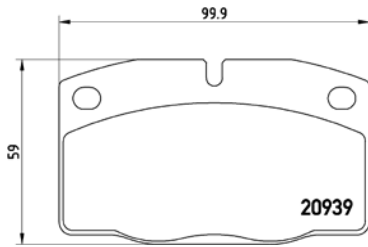

tX0063

PArts LISTING

Brake Pads

TMD Number: 2093903