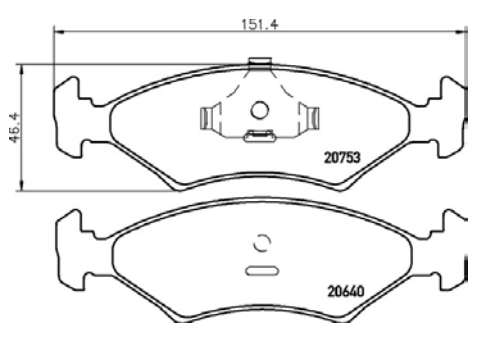

# PArts LISTING

Brake Pads

**TMD Number: 2075307**

Model & Derivative	Year	Position
<b>ForD</b>		
Ford Escort (All Models)	96-00	Front
Ford Fiesta 1.3i	03/01 on	Front
Ford Fiesta 1.4i	01-08	Front
Ford Fiesta 1.6 RSi	00-03	Front
Ford Fiesta Sport	00-03	Front
Ford Ikon (All Models)	96-06	Front
Ford Ikon 1.6 CLX	96-06	Front
Ford Ikon 1.6 LX	96-06	Front
<b>ForD CoMM.</b>		
Bantam Fiesta Shape 1.3i	02 on	Front
Bantam Fiesta Shape 1.3i XL	02 on	Front
Bantam Fiesta Shape 1.3i XLT	02 on	Front
Bantam Fiesta Shape 1.4 TDCi	02 on	Front
Bantam Fiesta Shape 1.4 TDCi XLT	02 on	Front
Bantam Fiesta Shape 1.6i	02 on	Front
Bantam Fiesta Shape 1.6i XL	02 on	Front
Bantam Fiesta Shape 1.6i XLE	02 on	Front
Bantam Fiesta Shape 1.6i XLT	02 on	Front
Bantam Fiesta Shape 1.8 Di	02 on	Front
<b>Kia</b>		
Shuma I 1.5	97-00	Front
Shuma I 1.5 LS	00-02	Front
Shuma I 1.8	99-02	Front
<b>MazDa</b>		
323 1.3L	80-84	Front
323 1.3S	80-84	Front
323 1.5 GLE	81-84	Front
323 1.5 SL	81-84	Front
323 1.5 SLX	81-84	Front
<b>ToYoTa CoMM.</b>		
Conquest Panel Van	98-02	Front
<b>ToYoTa</b>		
Avante All Models Excl. 16V	84-93	Front
Conquest 130	93-06	Front
Conquest 130 Sport	93-06	Front
Conquest 130 Tazz	93-06	Front
Conquest 130 Zip	93-06	Front
Conquest 1300	85-88	Front
Conquest 1300	88-93	Front
Conquest 1600	85-88	Front
Conquest 1600	88-93	Front
Conquest 1600i	93 on	Front
Conquest 160i Sport	93 on	Front
Conquest 180i	93 on	Front
Conquest 180RSi	94 on	Front
Conquest Excl. 16V	84-93	Front
Corolla 1.6 FWD	84-88	Front
Corolla 1.6 GL	88-93	Front
Corolla 1.6 GLS	88-93	Front
Corolla 1.6i GLX	88-93	Front
Corolla 130	88-92	Front
Corolla 130	93-02	Front
Corolla 130 FWD	84-88	Front
Corolla 160i GL	01-02	Front
Corolla 160i GL	93-98	Front
Corolla 160i GLE	01-02	Front
Corolla 160i GLE	93-98	Front
Corolla 180i (All Models)	01-02	Front
Corolla 180i (All Models)	96-98	Front
Corolla 180i GL	93-96	Front
Corolla 180i GLE	93-96	Front
Corolla 180i GSE	93-96	Front
Corolla 180i GSX	94 on	Front
Corolla All Models Excl. 16V	84-93	Front