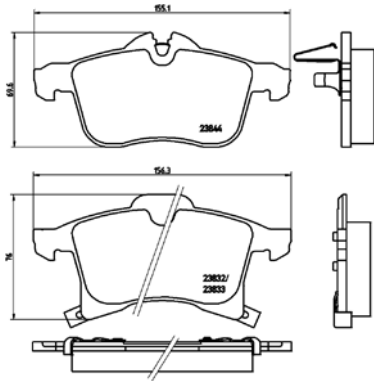

TMD Number: 2383201