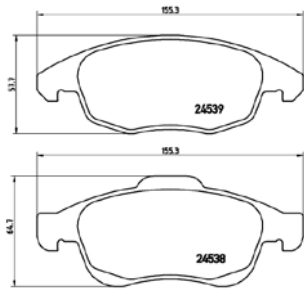

**TMD Number: 2453801**

[–] W 155,3 x H 64,7/57,7

Model & Derivative	Year	Position
<b>Peugeot</b>		
407 Series 2.2 ST Sport	04 on	Front
407 Series 3.0 Coupe	05 on	Front
407 Series 3.0 ST Exec	04-07	Front
407 Series 3.0 V6 Station Wagon	04 on	Front
5008 Series 1.6 Active Turbo	11 on	Front
Peugeot 5008 Series 1.6 ALLURE Turbo	11 on	Front
Peugeot 607 Series 3.0 V6 24V	00 on	Front
<b>Peugeot CoMM.</b>		
Partner 1.6 HDi Panel Van	08 on	Front
Partner 1.6 Panel Van	08 on	Front