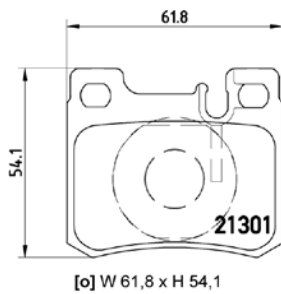

Model & Derivative	Year	Position
MeRceDeS-beNz		
C124 Series Coupe 320 CE	92-93	Rear
SL-Class R129 Series SL 280	93-01	Rear
SL-Class R129 Series SL 300	89-93	Rear
SL-Class R129 Series SL 320	98-01	Rear
SL-Class R129 Series SL 500	98-01	Rear
W201 Series 190E 1.8	87-94	Rear
W201 Series 190E 2.0	87-94	Rear

TX0344

TMD Number: 213050