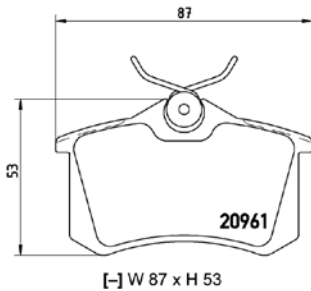

TMD Number: 2355406

[-] W 87 x H 53

Model & Derivative	Year	Position
ciTroen		
C3 Series 1.6i Senso-Drive	03-09	Rear
C3 Series HDi 90 Seduction	10 on	Rear
C3 Series Plurial 1.4i	03-09	Rear
C3 Series Plurial 1.6i	03-09	Rear
C3 Series VTi 120 Exclusive	10 on	Rear
C4 Series 1.6 HDi		Rear
C4 Series 1.6 THP Turbo	04-09	Rear
C4 Series 1.6 VTi Coupe	10 on	Rear
C4 Series 1.6 VTR Coupe	04-09	Rear
C4 Series 1.6i	09 on	Rear
C4 Series 2.0 VTS Coupe	04-09	Rear
C4 Series VTi 120 Seduction + Coupe	04-09	Rear
DS3 Series 1.6 THP Sport	10 on	Rear
DS3 Series 1.6 VTi 120	10 on	Rear
Xsara Picasso 1.6 16V	10 on	Rear
Xsara Picasso 1.6 HDi	07 on	Rear
Xsara Picasso 1.8 16V	01-05	Rear
Xsara Picasso 2.0 HDi	01-05	Rear
Xsara Picasso 2.0i	01 on	Rear
ciTroen coMM.		
Berlingo 1.6 HDi 110	05 on	Rear
Berlingo 1.6 HDi 90	05 on	Rear
Berlingo 2.0 HDi 90	99-07	Rear
Berlingo Box 2.0 HDi 90	99-07	Rear
FiaT		
Ulysse 2.0	02 on	Rear
Ulysse 2.0 Petrol	94-02	Rear
Ulysse 2.2 JTD	02 on	Rear
PeugeoT		
1007 Series 1.6	05 on	Rear
207 Series 1.6 GTi THP 128kW	10 on	Rear
307 Series 1.6 XR	01-05	Rear
307 Series 1.6 XR Estate	02-05	Rear
307 Series 1.6 XS HDi	04-05	Rear
307 Series 1.6 XT	01-05	Rear
307 Series 2.0 CC	03-05	Rear
307 Series 2.0 CC 130kW	04-05	Rear
307 Series 2.0 XS	01-05	Rear
307 Series 2.0 XS	05-07	Rear
307 Series 2.0 XS HDi	01-04	Rear
307 Series 2.0 XS Station Wagon	02-05	Rear
307 Series X-Line 1.6	05 on	Rear
307 Series X-Line 1.6 HDi	05 on	Rear
307 Series X-Line 2.0 CC	05 on	Rear
308 CC Series 1.6 16V	07 on	Rear
308 Series 1.6 HDi	07 on	Rear
308 Series 1.6 X-Line	07 on	Rear
308 Series 1.6 XS	07 on	Rear
308 Series 1.6 XT	07 on	Rear
308 Series 2.0 HDi	07 on	Rear
405 Series I 1.6	87-92	Rear
405 Series I 1.8 Turbo Diesel	88-92	Rear
405 Series I 1.9 Injection	87-92	Rear
405 Series II 1.9 TD	92-95	Rear
405 Series II 2.0 Sri	95-97	Rear
405 Series II 2.0 T 16X4	92-95	Rear
807 Series 2.2 ST	02 on	Rear
807 Series 2.2 SV	02 on	Rear
PeugeoT coMM.		
Partner Grand Raid 2.0 HDi	06 on	Rear