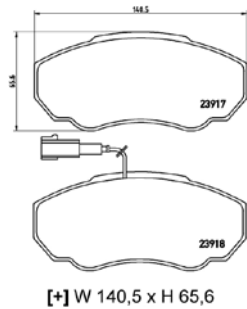

TMD Number: 2391701