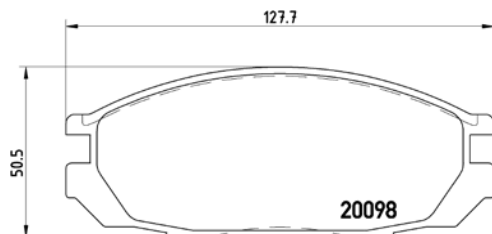

TX0222

TMD Number: 2009801

Model & Derivative	Year	Position
NissAN		
Patrol GR 2.8 TD	87-98	Rear
Patrol GR 4.2 4WD	88-95	Rear