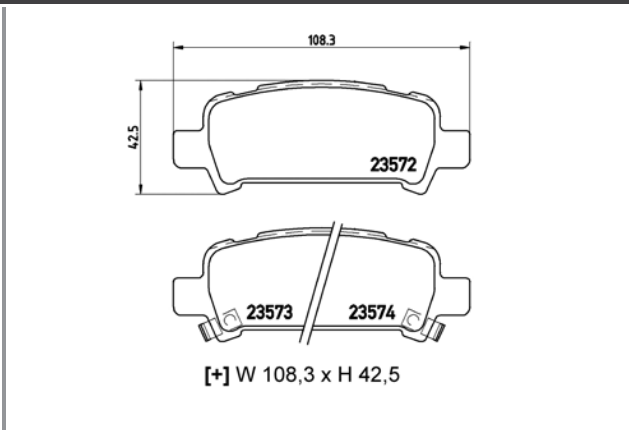

TMD Number: 2357202

Model & Derivative

Subaru

Model & Derivative	Year	Position
Outback 2.5i AWD	04-09	Rear
Outback 3.0 R	04-09	Rear
Outback H6 3.0 AWD	01-04	Rear
Tribeca 3.0	07-08	Rear
Tribeca 3.6	08 on	Rear

TX1055

TMD Number: 2371102