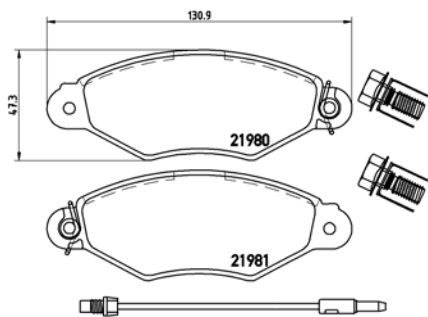

tX0081

TMD Number: 2198003

Model & Derivative	Year	Position

PeuGeoT		
206 Series 1.4 XR 5-Door	98 on	Front