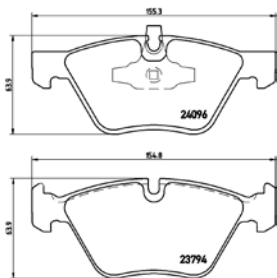

Model & Derivative	Year	Position
bMw		
1 Series E81 120D	06-12	Front
1 Series E81 120i	06-12	Front
1Series E81 123D	06-12	Front
1 Series E81 130i	06-12	Front
1Series E82 120D	08 on	Front
1 Series E82 120i	08 on	Front
1Series E82 123D	08 on	Front
1 Series E82 125i	08 on	Front
1Series E87 120D	06-12	Front
1 Series E87 120i	06-12	Front
1Series E87 123D	06-12	Front
1 Series E87 130i	06-12	Front
1 Series E88 120D	08 on	Front
1 Series E88 120i	08 on	Front
1 Series E88 123D	08 on	Front
1 Series E88 125i	08 on	Front