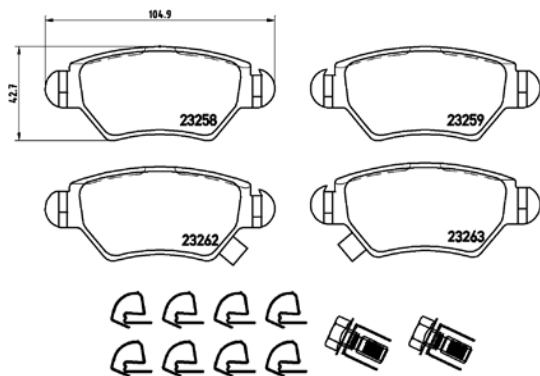

TX0135

TMD Number: 2325803

Model & Derivative	Year	Position

oPel		
Astra C Series 1.4	99-04	Rear
Astra C Series 1.6 CD	99-04	Rear
Astra C Series 1.6 CDe	99-04	Rear
Astra C Series 1.6 CS	99-04	Rear
Astra C Series 1.8 CD Caravan with ABS	01-04	Rear
Astra C Series 1.8 CDe	99-04	Rear
Astra C Series 1.8 CSE	99-04	Rear
Astra C Series 2.0 CDX with ABS	99-04	Rear
Astra C Series 2.0 CSX	99-04	Rear
Zafira 1.7 CDTi (All Models)	08-10	Rear
Zafira 2.2 (All Models)	05-10	Rear