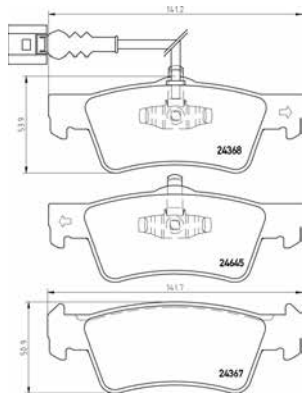

TX0799

PARTS LiSTing

Brake Pads

TMD Number: 2436801

Model & Derivative | **Year** | **Position**

Volkswagen		
T5 Beach 1.9 TDi	06 on	Rear
T5 Caravelle 3.2 V6	04 on	Rear
T5 Crewbus 1.9 TDi LWB	04 on	Rear
T5 Crewbus 2.5 TDi 128kW	04 on	Rear
T5 Crewbus 2.5 TDi 128kW Beach	04 on	Rear
T5 Crewbus 2.5 TDi California	04 on	Rear
T5 Crewbus 2.5 TDi California 4 Motion	04 on	Rear
T5 Crewbus 2.5 TDi LWB	04 on	Rear
T5 Crewbus 2.5 TDi SWB	04 on	Rear
Toureg 2.5 TDi R5	04-07	Rear
Toureg 3.0 TDi V6	04-10	Rear
Toureg 3.0 V6 TDi BlueMotion Tech	10 on	Rear
Toureg 3.2 V6	02-06	Rear
Toureg 3.6 FSi	06-10	Rear
Toureg 3.6 FSi	10 on	Rear
Toureg 4.8 V8 FSi	02-10	Rear
Toureg 4.8 V8 TDi	10 on	Rear
Toureg 5.0 V10 TDi	04 on	Rear