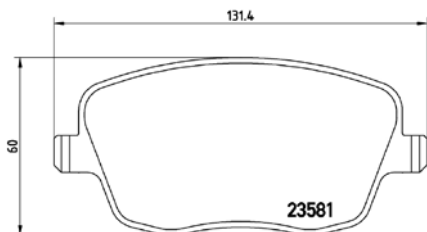

[-] W 131,4 x H 60

Model & Derivative	Year	Position

seaT		
Ibiza 1.6	03-08	Front
Ibiza 1.6	08 on	Front
Ibiza 1.8 T Cupra FR	04-08	Front
Ibiza 1.9 SDi	99-02	Front
Ibiza 1.9 TDi 118kW	06-08	Front
Ibiza 1.9 TDi 74kW	02-09	Front
Ibiza 1.9 TDi 96kW	06-08	Front
Ibiza 2.0 Sport	06-08	Front
Volkswagen		
New Polo 1.4i Comfortline 63kW	10 on	Front
New Polo 1.4i Trendline 63kW	10 on	Front
New Polo 1.6 TDi Comfortline 77kW	10 on	Front
New Polo 1.6i Comfortline 77kW	10 on	Front
New Polo 1.6i Comfortline 77kW Triptronic	10 on	Front
New Polo 1.6i Trendline 77kW	10 on	Front
Polo Classic II 1.9 TDi 96kW Highline	04 on	Front
Polo Classic II 2.0 Highline	04 on	Front
Polo Hatch 1.6 CrossPolo 16V	08 on	Front
Polo Hatch 1.8 GTi	06 on	Front
Polo Hatch 1.9 TDi 96kW Highline	04 on	Front
Polo Hatch 2.0	04 on	Front