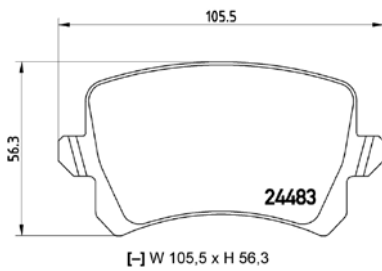

TMD Number: 2448302

Model & Derivative | **Year** | **Position**

VolkSwageN		
Passat 1.8 TSi	07-10	Rear
Passat 1.9 TDi Comfortline	05 on	Rear
Passat 2.0 FSi Comfortline	05-07	Rear
Passat 2.0 TDi Highline 103kW	09 on	Rear
Passat 2.0 TDi Highline 81kW	05-10	Rear
Passat 3.2 Sportline	05 on	Rear
Passat CC 2.0 TDi DSG	09 on	Rear
Passat CC 2.0 TSi DSG	09 on	Rear
Passat CC 2.0 TSi Manual	09 on	Rear
Passat CC 3.2 V6 DSG	09 on	Rear
Passat III 1.8 TSi Comfortline DSG	11 on	Rear
Passat III 2.0 TDi Comfortline DSG	11 on	Rear
Polo Classic II 1.9 TDi 96kW Highline	04 on	Rear
Polo Classic II 2.0 Highline	04 on	Rear
Polo Hatch 1.8 GTi	06 on	Rear
Polo Hatch 1.9 TDi 96kW Highline	04 on	Rear
Polo Hatch 2.0	04 on	Rear
Sirroco 1.4 TSi	09 on	Rear
Sirroco 2.0 R	09 on	Rear
Sirroco 2.0 TSi	09 on	Rear
Sirroco 2.0 TSi DSG	09 on	Rear
Tiguan 1.4 TSi 4 Motion 110kW	07 on	Rear
Tiguan 2.0 TDi 4 Motion 103kW	07 on	Rear
Tiguan 2.0 TFSi 4 Motion 147kW	07 on	Rear
Tiguan 2.0 TSi 4 Motion	11 on	Rear
Touran 1.2 TSi	10 on	Rear
Touran 1.6 Trendline	04-10	Rear
Touran 1.9 TDi Trendline	04-10	Rear
Touran 1.9 TDi Trendline DSG	04-10	Rear
Touran 2.0 FSi Highline	04-10	Rear
Touran 2.0 TDi	10 on	Rear
Touran 2.0 TDi Highline	04-10	Rear
Touran 2.0 TDi Highline DSG	04-10	Rear
VolkSwageN CoMM.		
Caddy Panel Van 2.0 SDi	04-10	Rear
Caddy Panel Van 2.0 TDi	10 on	Rear
Caddy Panel Van Maxi 73kW	04-10	Rear
Caddy Panel Van 1.6 TDi	10 on	Rear
Caddy Panel Van 1.6i 75kW	04 on	Rear
Caddy Panel Van 1.9 TDi	04-10	Rear