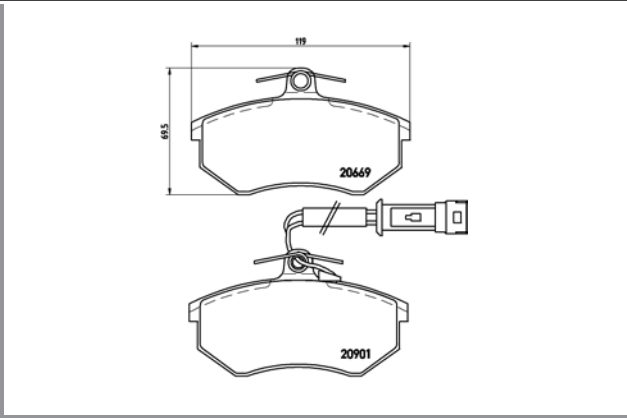

TMD Number: 2114401

Model & Derivative	Year	Position
voIKSWAgEN		
Golf 16V	90 on	Rear
Golf GTi Vented	83 on	Rear
Jetta II 2.0 16V	90-92	Rear
Jetta III 2.0 CLi	92-96	Rear
Passat 2.2 CLi Vented Front Disc	84-88	Rear

TX0160

TMD Number: 2160601