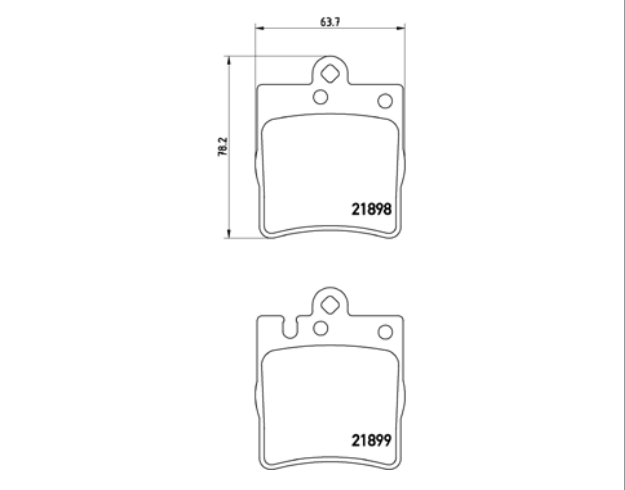

Model & Derivative	Year	Position
MeRceDeS-beNz		
C-Class W203 Series C180 Kompressor Classic	02-07	Rear

TX0439

TMD Number: 2189803