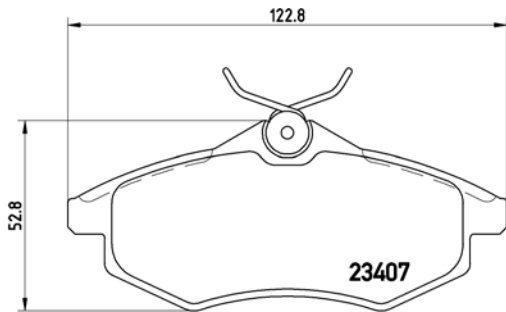

**TMD Number: 2340702**

Model & Derivative	Year	Position
<b>CiTroeN</b>		
C2 Series 1.4 HDi	02 on	Front
C2 Series 1.4 VTR	02 on	Front
C3 Series 1.4 Attraction	10 on	Front
C3 Series 1.4 HDi	03-09	Front
C3 Series 1.4i	02-09	Front