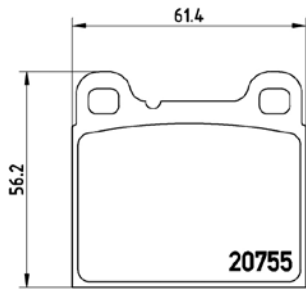

TMD Number: 2075506

[–] W 61,4 x H 56,2

Model & Derivative	Year	Position
VolVo		
C70i 2.0	98-05	Rear
C70i 2.0 T	98-05	Rear
C70i 2.3 T5	98-05	Rear
C70i 2.4 T	02-05	Rear
C70i 2.5	98-05	Rear
C70i 2.5 T	98-05	Rear
C70i Coupe 2.0	97-02	Rear
C70i Coupe 2.0 T	97-02	Rear
C70i Coupe 2.3 T5	97-02	Rear
C70i Coupe 2.5	99-02	Rear
C70i Coupe 2.5 T	97-02	Rear
S70 2.0	97-00	Rear
S70 2.0 Turbo	97-00	Rear
S70 2.3	99-00	Rear
S70 2.3 T5	97-00	Rear
S70 2.3 Turbo	97-00	Rear
S70 2.4	97-00	Rear
S70 2.4 Turbo	97-00	Rear
S70 2.5	97-00	Rear
S70 2.5 TDi	97-00	Rear
V70 I 2.0	97-00	Rear
V70 I 2.0 Turbo	97-00	Rear
V70 I 2.3 T5	97-00	Rear
V70 I 2.3 Turbo	97-00	Rear
V70 I 2.4	97-00	Rear
V70 I 2.4 Turbo	97-00	Rear
V70 I 2.5	97-00	Rear
V70 I 2.5 TDi	97-00	Rear