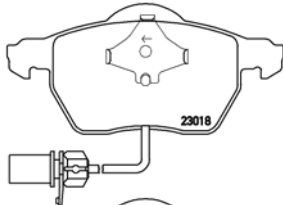

A4 1.8	95-01	Front
A4 1.8 T Quattro	00-04	Front
A4 1.8 T Quattro	04-08	Front
A4 1.8 T Quattro	95-00	Front
A4 1.8 Turbo	02-08	Front
A4 1.8 Turbo	98-02	Front
A4 1.9 TDi	00-04	Front
A4 1.9 TDi	04-08	Front
A4 1.9 TDi	95-00	Front
A4 1.9 TDi Quattro	01-04	Front
A4 1.9 TDi Quattro	96-00	Front
A4 2.0 (All Models)	00-08	Front
A4 2.0 FSi	02-04	Front
A4 2.0 TDi	04-07	Front
A4 2.0 TDi Quattro	06-08	Front
A4 2.0 TFSi	04-08	Front
A4 2.0 TFSi Quattro	04-08	Front
A4 2.4 (All Models)	01-04	Front
A4 2.4 (All Models)	97-00	Front
A4 2.4 Quattro	97-00	Front
A4 2.5 TDi	01-04	Front
A4 2.5 TDi	04-06	Front
A4 2.5 TDi	97-00	Front
A4 2.5 TDi Quattro	01-04	Front
A4 2.5 TDi Quattro	97-00	Front
A4 2.6 Quattro	95-00	Front
A4 2.6E	95-00	Front
A4 2.8 Quattro	95-00	Front
A4 2.8E5 Valves	95-01	Front
A4 3.0 Quattro	01-04	Front
A4 3.0 Quattro	04-06	Front
A4 3.0 TDi Quattro	04-07	Front
A4 3.0 V6	00-04	Front
A4 3.2 FSi	05-08	Front
A4 3.2 FSi Quattro	05-07	Front
A4 Avant 1.8	96-01	Front
A4 Avant 1.8 T	01-04	Front
A4 Avant 1.8 T	04-08	Front
A4 Avant 1.8 T	96-01	Front
A4 Avant 1.8 T Quattro	01-04	Front
A4 Avant 1.8 T Quattro	04-08	Front
A4 Avant 1.8 T Quattro	96-01	Front
A4 Avant 1.9 TDi	01-04	Front
A4 Avant 1.9 TDi	04-08	Front
A4 Avant 1.9 TDi	96-01	Front
A4 Avant 1.9 TDi Quattro	01-04	Front
A4 Avant 1.9 TDi Quattro	96-01	Front
A4 Avant 2.0 FSi	02-04	Front
A4 Avant 2.0 TDi	04-08	Front
A4 Avant 2.0 TFSi	04-08	Front
A4 Avant 2.0 TFSi Quattro	04-08	Front
A4 Avant 2.0i	01-04	Front
A4 Avant 2.4	01-04	Front
A4 Avant 2.4	97-01	Front
A4 Avant 2.4 Quattro	97-01	Front
A4 Avant 2.5 TDi	01-04	Front
A4 Avant 2.5 TDi	97-01	Front
A4 Avant 2.5 TDi Quattro	01-04	Front
A4 Avant 2.5 TDi Quattro	97-01	Front
A4 Avant 2.6	96-01	Front
A4 Avant 2.6 Quattro	96-01	Front
A4 Avant 2.8	96-01	Front
A4 Avant 2.8 Quattro	96-01	Front
A4 Avant 3.0 TDi Quattro	04-08	Front
A4 Avant 3.2 FSi Quattro	05-08	Front