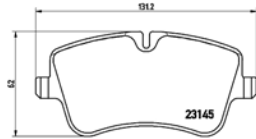

TMD Number: 2314402

[o] W 131,2 x H 62/69,8

Model & Derivative	Year	Position
MeRceDeS-beNz		
C-Class CL203 Series C230 Coupe	05-11	Front
C-Class CL203 Series C230 Kompressor Coupe	01-11	Front
C-Class S203 Series C180 Kompressor	02-07	Front
C-Class S203 Series C200 Estate Kompressor	01-07	Front
C-Class S203 Series C220 CDi Estate	01-07	Front
C-Class S203 Series C230 Estate	05-07	Front
C-Class S203 Series C240 Estate	01-07	Front
C-Class S203 Series C270 CDi Estate	01-07	Front
C-Class S203 Series C320 Estate	01-07	Front
C-Class W203 Series C180K Classic	02-07	Front
C-Class W203 Series C200 CDi	00-07	Front
C-Class W203 Series C200K Classic	00-07	Front
C-Class W203 Series C220 CDi Classic	02-07	Front
C-Class W203 Series C230 Classic	06-07	Front
C-Class W203 Series C230K Sport	04-07	Front
C-Class W203 Series C240 Elegance	00-07	Front
C-Class W203 Series C250 TD Classic	00-02	Front
C-Class W203 Series C270 CDi Elegance	00-07	Front
C-Class W203 Series C280 Elegance	05-07	Front
C-Class W203 Series C320 CDi Elegance	05-07	Front
C-Class W203 Series C320 Elegance	00-07	Front
CLC-Class CL203 Series Coupe CLC180K	08 on	Front
CLC-Class CL203 Series Coupe CLC200K	08 on	Front
CLK-Class A209 Series CLK320 Cabrio	03 on	Front
CLK-Class C209 Series Coupe CLK 320	02 on	Front
SLK-Class R171 Series Convertible SLK200 Kompressor	04-10	Front