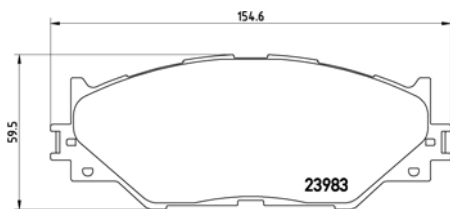

Model & Derivative	Year	Position
FiaT		
Bravo II 1.4i	07 on	Front
oPel		
Corsa D1.3 CDTi Enjoy 5-Door	06 on	Front
Corsa D 1.4 Cosmo 5-Door	06 on	Front
Corsa D1.4 Enjoy 5-Door	06 on	Front
Corsa D1.4 Enjoy 5-Door Automatic	06 on	Front
Corsa D 1.4 Essentia 5-Door	06 on	Front
Corsa D 1.4 Sport 3-Door	06 on	Front
ProToN		
Gen 2 1.6 Models	05 on	Front
Satria Neo 1.6	07 on	Front

TX0698

TMD Number: 2398301