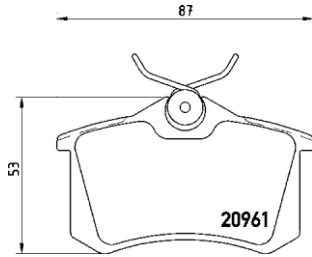

TX0291

PARTS LiSTing

Brake Pads

TMD Number: 2096110

Model & Derivative	Year	Position

CiTroen		
C3 Picasso	09 on	Rear

TX0296

TMD Number: 2097401