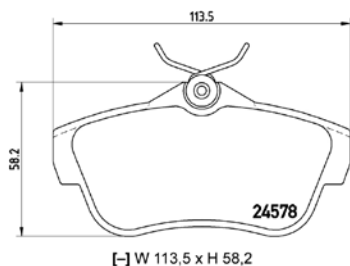

TX0845

TMD Number: 2457801