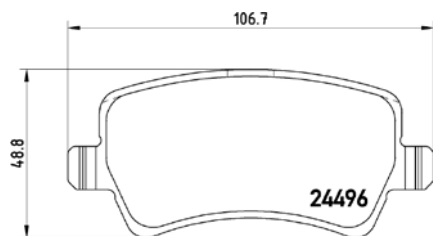

[-] W 106,7 x H 48,8

Model & Derivative	Year	Position
laNDroVer		
Freelander II	11 on	Rear
Range Rover Evoque	11 on	Rear
VoIvo		
S60 II	10 on	Rear
S80 II	06 on	Rear
V60	10 on	Rear
V70 III	07 on	Rear
XC 60	08 on	Rear
XC 70 II	07 on	Rear