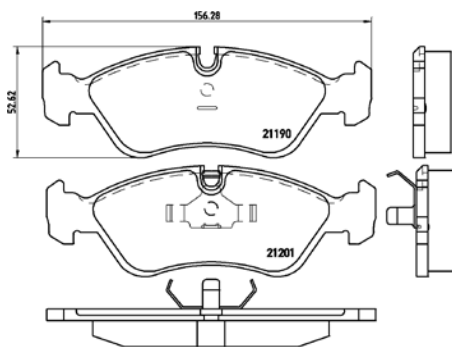

TX0169

TMD Number: 2119003

Model & Derivative	Year	Position
oPel		
Kadett 200i CD 16V	89-93	Front