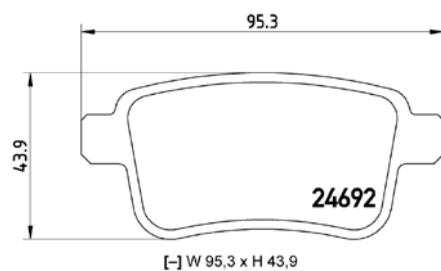

Model & Derivative	Year	Position
reNaulT		
Kangoo	08 on	Rear