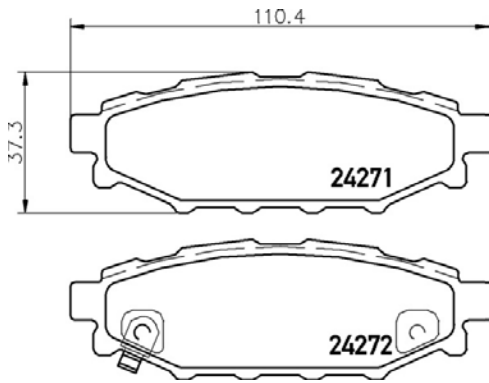

TX1101

PARTS LiSTing

Brake Pads

TMD Number: 2427101

(with acoustic wear warning)

Model & Derivative	Year	Position
Subaru		
BRZ	06/12 on	Rear
Forester (SH)	01/08 on	Rear
Forester (SI)	03/13 on	Rear
Impreza Hatchback (GP)	06/12 on	Rear
Impreza Saloon (GP)	06/12 on	Rear
Impreza Saloon (GR)	01/08 on	Rear
Legacy IV	09/03 on	Rear
Legacy IV Estate (BL, BP, B13_)	09/03 on	Rear
Legacy V	09/09 on	Rear
Outback (BL, BP)	09/03-09/09	Rear
Outback (BM, BR)	09/09 on	Rear
XV Crosstrek	12/11 on	Rear

TX1102

TMD Number: 2427101