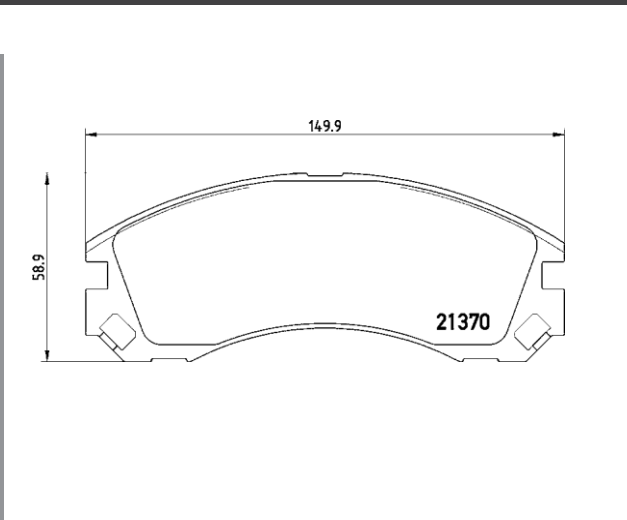

Model & Derivative	Year	Position

MiTSubiShi		
Outlander 2.4 GLS	03-06	Front
Outlander 2.4 GLS	06 on	Front
Pajero II 2.4	91-00	Front
Pajero II 2.5 TD 4X4	90-00	Front
Pajero II 2.6 V6 4X4	91-94	Front
Pajero II 2.8 TD	95-99	Front
Pajero II 2.8 TDi	95-99	Front
Pajero II 3.0 GLS	92-97	Front
Pajero II 3.0 GLX	97 on	Front
Pajero II 3.5 GLS	95-99	Front
Pajero III 2.5 TDi	00-06	Front
Pajero III 3.2 Di-D 2X4	00-06	Front
Pajero III 3.2 Di-D 4X4	00-06	Front
Pajero III 3.5 V6 GDi	00-06	Front
Pajero Sport 3.0 V6	98 on	Front
Shogan	94 on	Front