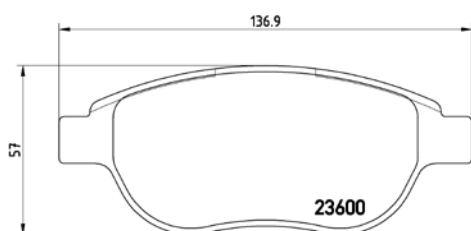

**TMD Number: 2360001**

**Model & Derivative**      **Year**      **Position**

**CiTroeN**

C3 Series 1.6i	03-09	Front
C3 Series 1.6i Senso-Drive	03-09	Front
C3 Series HDi 90 Seduction	10 on	Front
C3 Series VTi 120 Exclusive	10 on	Front
C4 2.0 VTS Coupe	04-09	Front
C4 Series 1.6 HDi	04-09	Front
C4 Series 1.6 THP Turbo	10 on	Front
C4 Series 1.6 VTi Coupe	04-09	Front
C4 Series 1.6 VTR Coupe	09 on	Front
C4 Series 1.6i	04-09	Front
C4 Series VTi 120 Seduction + Coupe	10 on	Front