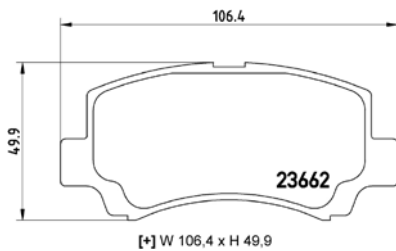

[+] W 106,4 x H 49,9

Model & Derivative	Year	Position
chaNa coMM.		
Rainbow 1.0	07 on	Front
Rainbow 1.0 10 Seat	07 on	Front
Rainbow 1.3	07 on	Front
Rainbow 1.3 10 Seat	07 on	Front
Star 1.0	06 on	Front
Star 1.0 7 Seat	06 on	Front
Star 1.0 Club Cab	06 on	Front
Star 1.0 Double Cab 4X2	06 on	Front
Star 1.3	06 on	Front
Star 1.3 7 Seat	06 on	Front
Star 1.3 Club Cab	06 on	Front
Star 1.3 Double Cab 4X2	06 on	Front
cherY		
J11.3 TE		Front
J11.3 TX		Front