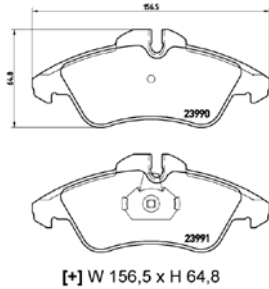

TMD Number: 2399002

Model & Derivative	Year	Position
Mercedes-beNz		
Mercedes-Benz V-Class V230	96-03	Front
Mercedes-beNz coMM.		
Sprinter 308D Panel Van	96 on	Front
Sprinter 311 CDi	00-06	Front
Sprinter 312 D 4X2	95-00	Front
Sprinter 313 CDi	00-06	Front
Sprinter 314 D	96-06	Front
Sprinter 316 CDi	00-06	Front
Sprinter 412D	96-06	Front
Sprinter 416 CDi	00-06	Front
Sprinter 901BM	96 on	Front
Sprinter 902BM	96 on	Front
Vito W638 108 CDi 2.2	99-03	Front
Vito W638 108 D 2.3	96-03	Front
Vito W638 110CDi2.2	99-03	Front
Vito W638 110TD 2.3	97-03	Front
Vito W638 112CDi2.2	98-03	Front
Vito W638 113 CDi 2.0	97-03	Front
Vito W638 114 CDi 2.3	97-03	Front
VolKswaGen coMM.		
LT 28-35 Series 2.5 TDi	01-06	Front
LT 28-35 Series 2.8 TDi	99-06	Front
LT 28-46 Series 2.5 TDi	99-06	Front
LT 28-46 Series 2.8 TDi	99-06	Front