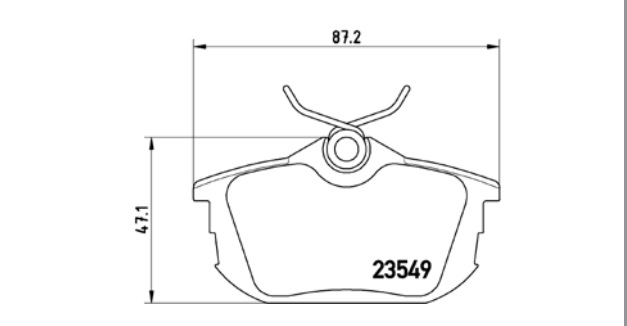

Model & Derivative	Year	Position

sMarT Car		
ForFour 1.1	04 on	Rear
ForFour 1.3	04 on	Rear

tX0096

TMD Number: 2146304