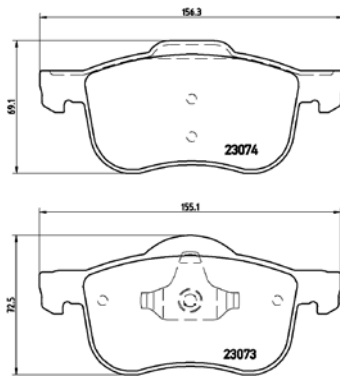

Model & Derivative	Year	Position
volvo		
S60 (All Models)	00-10	Front
S60 2.0 T	01-10	Front
S60 2.4	01-10	Front
S60 2.4 D	01-10	Front
S60 2.4 D5	01-10	Front
S60 2.4 T	01-10	Front
S60 2.5 T	04 on	Front
S60 R2.5TAWD	03 on	Front
S60 T5	01-10	Front
S70 Sedan	00 on	Front
S80 2.4	99-06	Front
S80 2.4T	01-06	Front
S80 2.5T	03-06	Front
S80 2.5T	06 on	Front
S80 2.9	00-06	Front
S80 3.0 T6	01-06	Front
S80 D 5 2.4	01-06	Front
V 70 2.0 T	01-07	Front
V 70 2.4	01-07	Front
V 70 2.4 T	01-07	Front
V 70 XC 2.4 T	00-03	Front
V 70 XC 2.5 T	02 on	Front
V40 2.0 T	97-04	Front
V40 T 4	00-04	Front
V40 T 5 2.3	01-07	Front
XC 70 2.4 D5	02 on	Front
XC 70 2.4 T	00-02	Front
XC 70 2.5 T	02 on	Front
XC 70 3.2	07 on	Front