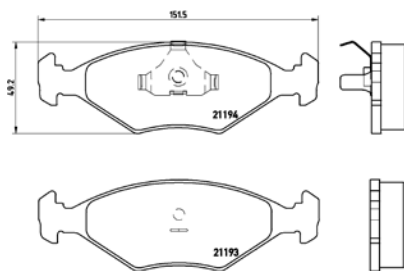

Model & Derivative

Year

Position

FiaT

Panda 1100	80-03	Front
Uno Fire	90-98	Front
Uno Pacer	90on	Front

FiaT CoMM.

Uno Espresso Panel Van	92 on	Front
Uno Panel Van	90-92	Front

reNault

Espace I 2.0	84-92	Rear
Espace II & III 2.0 Alize	91-97	Rear

tX0033

TMD Number: 2119301