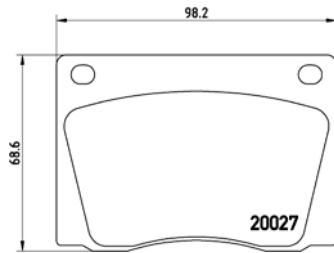

Model & Derivative	Year	Position
FireNzA		
1.2	72-78	Front
JAguaR		
420	67-78	Rear
XJ-12	72 on	Rear
XJ-12 Executive	76 on	Rear
XJ-6 E-Type	86 on	Rear
PeugeoT		
404	73-79	Front
404 GL	73-79	Front

TX0218

TMD Number: 2002701