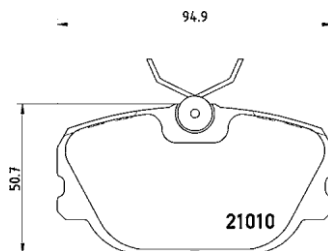

Model & Derivative	Year	Position
volvo		
440K	88-96	Front
460L	88-96	Front
480E	86-96	Front