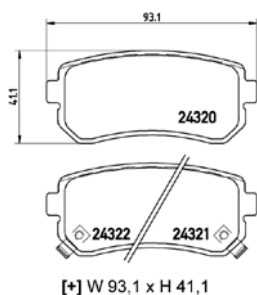

TMD Number: 2432001

Model & Derivative **Year** **Position**

HYuNDai

Accent 1.6 CVVT	05-10	Rear
Accent 1.6 GLS	05-10	Rear
Accent 1.6 Hatch	05-10	Rear
Accent 1.6 HS	05-10	Rear
i20 1.4 Automatic	08 on	Rear
i20 1.4 GL	08 on	Rear
i20 1.6 GLS	08 on	Rear
i30 1.6	07 on	Rear
i30 1.6 CRDi	07 on	Rear
i30 2.0	07 on	Rear
iX35 2.0 CRDi 4x2	10 on	Rear
iX35 2.0 CRDi 4x4	10 on	Rear
iX 35 2.0 GL 4x2	10 on	Rear
iX 35 2.0 GLS 4x2	10 on	Rear
iX35 2.0 R 4x2	10 on	Rear
iX35 2.0 R 4x4	10 on	Rear
Tucson 2.0 CRDi	04 on	Rear
Tucson 2.0 GLS	04 on	Rear
Tucson 2.7 V6	04 on	Rear

Kia

Cee'd 1.6	06 on	Rear
Cee'd 2.0	06 on	Rear
Picanto 1.1 (All Models) with ABS	05 on	Rear
Pro Cee'd 2.0 3-Door	08 on	Rear
Rio II 1.4 Hatch	05-08	Rear
Rio II 1.4 Sedan	05-08	Rear
Rio II 1.6 Sport	08-10	Rear
Sportage 2.0 4X2	05-10	Rear
Sportage 2.0 4X4	05-10	Rear
Sportage 2.0 CRDi 4X2	05-10	Rear
Sportage 2.0 CRDi 4X2	10 on	Rear
Sportage 2.0 CRDi 4X4	05-10	Rear
Sportage 2.0 CVVT 4X2	10 on	Rear
Sportage 2.0 CVVT 4X4	10 on	Rear
Sportage 2.0 Ignite 4X2	10 on	Rear
Sportage 2.7 Automatic 4X4	05-10	Rear