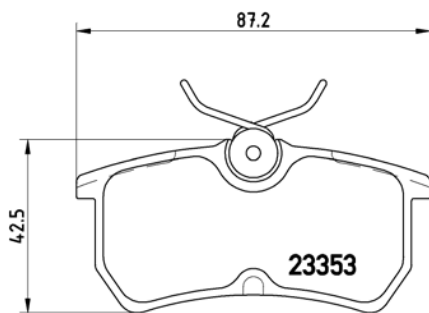

Model & Derivative	Year	Position

ForD		
Fiesta 2.0 ST	05 on	Rear
Focus I 1.6 Trend 4-Door	98-05	Rear
Focus I 1.6 Trend 5-Door	98-05	Rear
Focus I 1.8 TDCi Trend	98-05	Rear
Focus I 2.0 Trend 4-Door	98-05	Rear
Focus I 2.0 Trend 5-Door	98-05	Rear
Focus I ST 170	98-05	Rear
Focus II 1.8 TDCi Trend	05-08	Rear