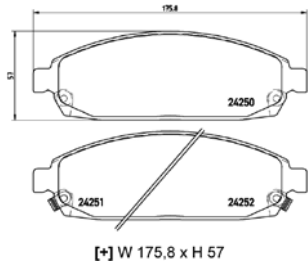

# PARTS LiSTing

Brake Pads

**TMD Number: 2425001**

Model & Derivative	Year	Position
--------------------	------	----------

Jeep		
Commander	05 on	Front
Grand Cherokee	05 on	Front

TX0765

**TMD Number: 2425301**