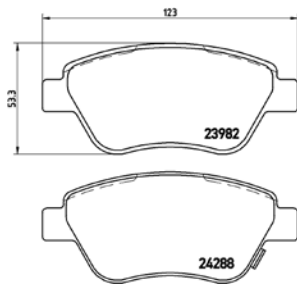

Model & Derivative	Year	Position
Nissan coMM.		
Primastar 1.9 DCi 100	01 on	Front
Primastar 1.9 DCi 100	01 on	Rear
Primastar DCi 80	02 on	Front
oPel coMM.		
Vivaro 1.9 CDTi Panel Van	01 on	Rear
Vivaro 2.0 Panel Van	01 on	Rear
reNAULT coMM.		
Traffic 1.9 DCi	01 on	Rear

TX0697

TMD Number: 2398202