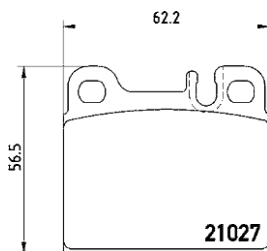

TX0302

TMD Number: 2102702