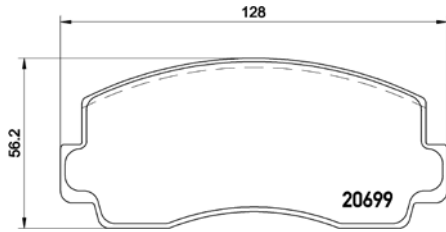

TMD Number: 2069901

Model & Derivative	Year	Position
AsiA		
Rocsta (All Models)	94-98	Front
ForD CoMM.		
Husky Mini-Bus	85-96	Front
Husky Panel Van	85-96	Front
Husky Pick-up	85-96	Front
MiTsuBisHi		
Spacegear	97-00	Front
MiTsuBisHi CoMM.		
1600 Canter L300 Mini Bus	83-87	Front
1600 Canter L300 Panel Van	82-85	Front
1800 Canter L300 Starwagon	83-87	Front
2.0 Space Star Mini Bus	95 on	Front
2.0 Star Wagon Expre	85-95	Front
2000 Canter L300 Pick-up	87 on	Front
Star Wagon Expre	84-89	Front