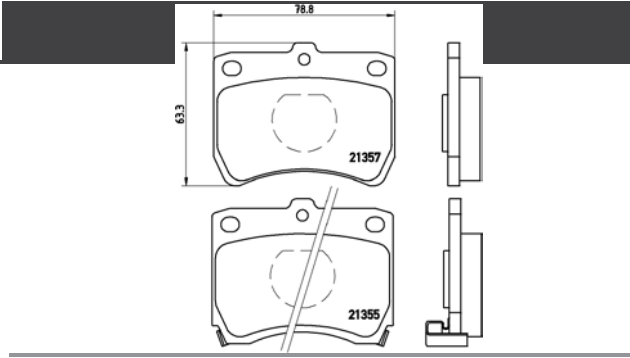

# PARTS LiSTing

Brake Pads

Pride 1.3i LX	90 on	Front
---------------	-------	-------