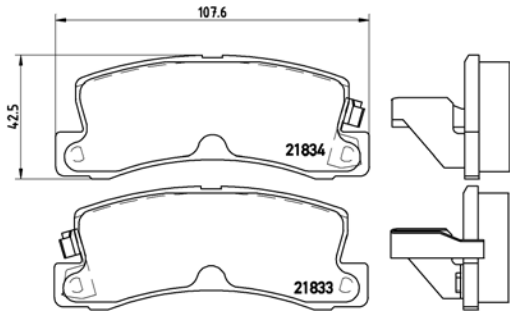

tX0084

PArts Listing

Brake Pads

TMD Number: 2183301

Model & Derivative   **Year**   **Position**

laNDroVer

Freelander I 1.8 (All Models)	98-05	Rear
Landrover Freelander I 2.0 (All Models)	98-05	Rear

ToYoTa

Avante GLi Twin Cam	85-88	Rear
Camry 200i	94 on	Rear
Camry 200i	97-01	Rear
Camry 200SEi	94 on	Rear
Camry 200Si	94 on	Rear
Camry 200Si	97-01	Rear
Camry 220 GL	01-03	Rear
Camry 220GX	01-03	Rear
Camry 220SEi	91-96	Rear
Camry 220SEi	97-01	Rear
Camry 220Si	91-96	Rear
Camry 220Si	97-01	Rear
Camry 300 GLX	01-03	Rear
Camry 300 SEi	92-01	Rear
Conquest 1600 RSi	88-93	Rear
Conquest 180 RSi	93-94	Rear
Conquest 180 RSi	94 on	Rear
Conquest 1800 RSi	93-94	Rear
Conquest 1800 RSi	95 on	Rear
Conquest RSi Executive	88-93	Rear
Corolla 1.6 GLS	01-02	Rear
Corolla 1.6 RSi 20V Twin Cam	97-02	Rear
Corolla 1.6 RSi 20V Twin Cam	97-02	Rear
Corolla 16V	85-88	Rear
Corolla 180i GSX	93-94	Rear
Corolla 180i GSX	94-96	Rear
Corolla GLi	88-93	Rear
MR 2 2.0	92 on	Rear

tX0085

TMD Number: 2148602