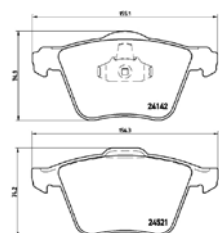

TMD Number: 2414201

[–] W 155,1/156,3 x H 74,9/74,2

Model & Derivative	Year	Position
ForD		
Galaxy	06 on	Front
Mondeo	07 on	Front
S-Max	06 on	Front
VolVo		
S60 II	10 on	Front
S80 II	06 on	Front
V70 III	07 on	Front
XC70II	07 on	Front

TX0745

TMD Number: 2415001