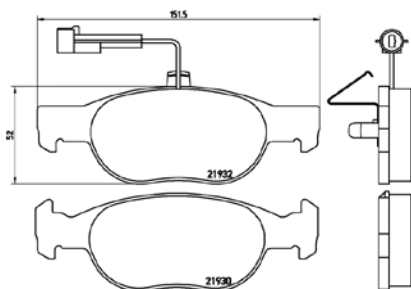

[+] W 151,3 x H 52

Model & Derivative	Year	Position
aLFa RoMeo		
145	94-01	Front
146	94-01	Front

TX0451

TMD Number: 2193702