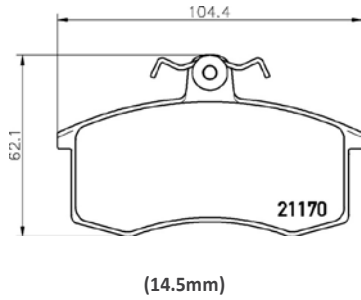

TMD Number: 2117004