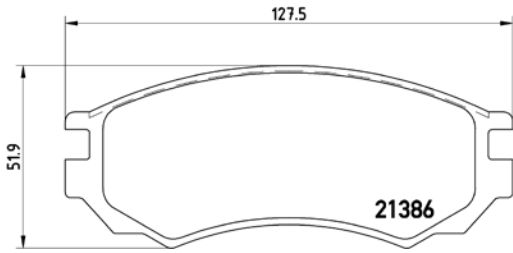

tX0100

PArts Listing

Brake Pads

TMD Number: 2138603

Model & Derivative	Year	Position
Nissan		
Sabre200 GXi	94-97	Front
Sabre200 GXi	97-00	Front
Sabre 200 STi	97-00	Front
Sentra 200 GSi 16V	97-02	Front
Sentra 200 STi 16V	92-02	Front

tX0101

TMD Number: 2186601