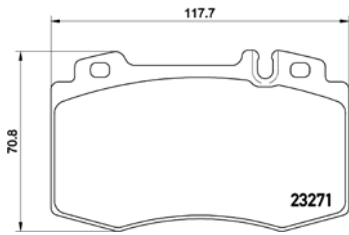

TMD Number: 2327102

Model & Derivative	Year	Position

MercedeS-BeNz		
C-Class W203 Series C180 Classic	00-02	Front