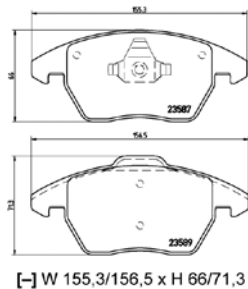

(No wear indicator)

Model & Derivative	Year	Position

auDi		
A1 1.2 TFSi	11 on	Front
A1 1.2 TFSi Sportback	11 on	Front
A1 1.4 TFSi	11 on	Front
A1 1.4 TFSi Sportback	11on	Front
A1 1.6 TDi	11on	Front
A1.6 TDi Sportback	11on	Front
A3 Cabrio 1.2 TFSi	10 on	Front
A3 Cabrio 1.8 TFSi	08on	Front
A3 Cabrio 2.0 TDi	08on	Front
A3 Cabrio 2.0 TFSi	08 on	Front
A3 Mk II 1.4 TFSi	09 on	Front
A3 Mk II 1.6 TDi	11on	Front
A3 Mk II 1.8 TFSi	03on	Front
A3 Mk II 1.9 TDi	03on	Front
A3 Mk II 2.0 FSi	03-08	Front
A3 Mk II 2.0 TDi	03-08	Front
A3 Mk II 2.0 TDi Quattro	03 on	Front
A3 Mk II 2.0 TFSi	05-08	Front
A3 Mk II 3.2 Quattro	03-08	Front