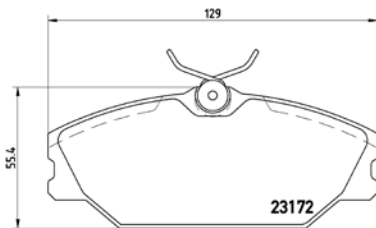

Model & Derivative

Year

Position

ReNault

Clio II 2.0 16V	01 on	Front
Laguna I 1.6 16V	97-01	Front
Laguna I 1.8 16V	93-01	Front
Laguna I 1.9 DCi	97-01	Front
Laguna I 1.9 TD	97-01	Front
Laguna I 2.0 16V	93-01	Front
Laguna I 3.0 V6 24V	93-01	Front
Megan I 1.6 16V	00 on	Front
Megan I 1.6 16V Cabrio	97-99	Front
Megan I 1.9 D	96 on	Front
Megan I 1.9 DCi	96 on	Front
Megan I 1.9 DTi	96 on	Front
Megan I 2.0 16V	97-99	Front
Megan I 2.0 16V Cabrio	97-03	Front
Megan Scenic 1.4 RTE	97-99	Front
Megan Scenic 1.6 RT	96-99	Front
Megan Scenic 1.6 RXE	96-99	Front
Megan Scenic 1.9 DCi	97-99	Front
Megan Scenic 2.0 Rx4	00-04	Front
Megan Scenic 2.0 RXE	96-98	Front
Megan Scenic 2.0 RXE	98-04	Front
Megan Scenic 2.0 RXi	96-98	Front
Megan Scenic 2.0 RXi	98-04	Front
Megan Scenic II 1.4 16V	04-10	Front
Megan Scenic II 1.6 16V	04-10	Front
Megan Scenic II 1.9 DCi	04-10	Front
Safrane 2.0	96-00	Front
Safrane 2.5	96-00	Front
Scenic I 1.4 RTE with ABS	93-03	Front
Scenic I 1.6 RT	98 on	Front
Scenic I 1.6 RXE	98 on	Front
Scenic I 1.8	01-03	Front
Scenic I 1.9 DCi RX4	00-03	Front
Scenic I 1.9 DTi	99-03	Front
Scenic I 2.0 16V RX4 with ABS	00 on	Front
Scenic I 2.0 RXE	96-98	Front
Scenic I 2.0 RXE	98 on	Front
Scenic I 2.0 RXi	96-98	Front
Scenic I 2.0 RXi	98 on	Front