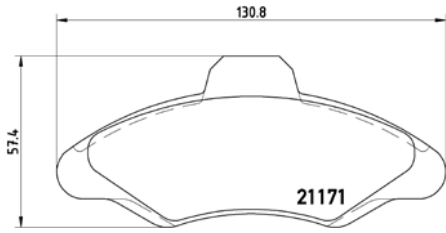

## PARTS LiSTing

Brake Pads

**TMD Number: 2117105**

Model & Derivative	Year	Position
<b>ForD</b>		
Escort (All Models)	95-96	Front