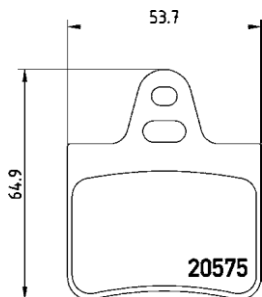

TX0254

TMD Number: 2057508