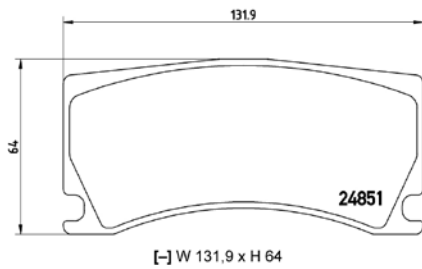

TMD Number: 2485001

Model & Derivative	Year	Position
Jaguar		
XK	06 on	Front

TX0883

TMD Number: 2485101

Model & Derivative	Year	Position
Jaguar		
XK	06 on	Rear

TX0884

TMD Number: 2485401

Model & Derivative	Year	Position
Subaru		
BRZ	12 on	Rear
Impreza	08 on	Rear
Legacy	09 on	Rear
Tribeca	05 on	Rear
ToYoTa		
GT 86	12 on	Rear