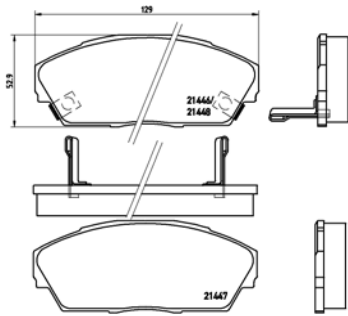

TMD Number: 2144601

Model & Derivative	Year	Position

hoNDa		
CR-X II 1.6i 16V	87-92	Front
Prelude 2.0i 16V	90-91	Front