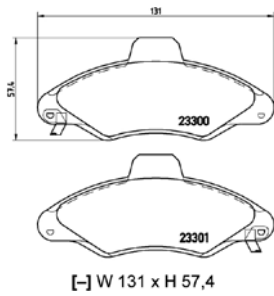

TMD Number: 2330002

Model & Derivative	Year	Position
ForD		
Escort	98-00	Front