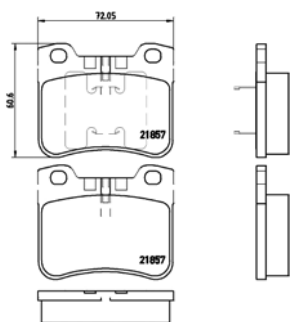

TX0429

TMD Number: 2185701

Model & Derivative	Year	Position
ciTRoen		
AX	86-98	Front
Saxo	96-04	Front