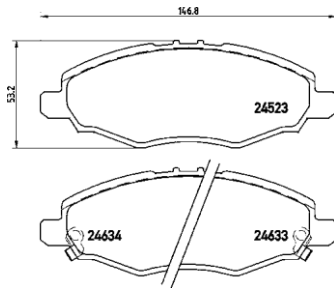

**MazDa CoMM.**

Rustler 1300	94-02	Front
Rustler 1600	94-02	Front

**TMD Number: 2452301**

**Model & Derivative**

**Year**

**Position**

**Mahindra**

Bolero 2.5 TD (All Models)  
XYLO 2.5 CRDe