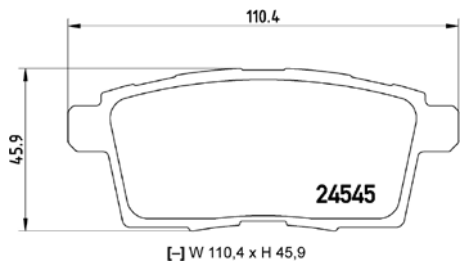

TMD Number: 2454501