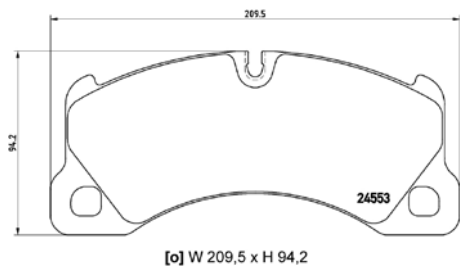

TX0839

TMD Number: 2455301

Model & Derivative	Year	Position
PorSCHe		
Cayenne (955)	02 on	Front
Panamera	09 on	Front
VolkSwageN		
Touareg	02-10	Front