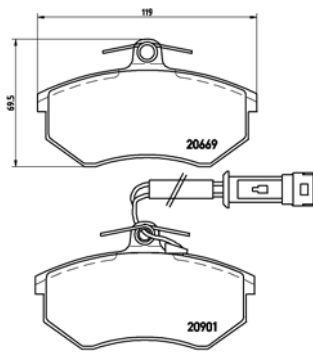

100 Quattro	82-84	Rear
500 SE	92 on	Rear
500 SEL	92 on	Rear
500 Series 2.3 E	89-92	Rear
500 Series 2.8 E	92-95	Rear
500 Series Quattro 2.2 S2	91 on	Rear
500 Series Quattro 2.2 S2	91 on	Rear
500 Series Quattro 2.8 E	95 on	Rear
500 Series S6 Turbo	93 on	Rear
500 Turbo ATE	89-92	Rear
500 Turbo Girling	91 on	Rear
500E	92 on	Rear
A4 1.8	95-01	Rear
A4 1.8 Turbo	98-02	Rear
A4 1.8T Quattro	95-00	Rear
A4 1.9 TDi	95-00	Rear
A4 1.9 TDi Quattro	96-00	Rear
A4 2.4 Quattro	97-00	Rear
A4 2.5 TDi	97-00	Rear
A4 2.5 TDi Quattro	97-00	Rear
A4 2.6 Quattro	95-00	Rear
A4 2.6E	95-00	Rear
A4 2.8 Quattro	95-00	Rear
A4 2.8E 5 Valves	95-01	Rear
A4 Avant 1.8	96-01	Rear
A4 Avant 1.8 T	96-01	Rear
A4 Avant 1.8 T Quattro	96-01	Rear
A4 Avant 1.9 TDi	96-01	Rear
A4 Avant 1.9 TDi Quattro	96-01	Rear
A4 Avant 2.4 Quattro	97-01	Rear
A4 Avant 2.5 TDi	97-01	Rear
A4 Avant 2.5 TDi Quattro	01-04	Rear
A4 Avant 2.5 TDi Quattro	97-01	Rear
A4 Avant 2.6	96-01	Rear
A4 Avant 2.6 Quattro	96-01	Rear
A4 Avant 2.8	96-01	Rear
A4 Avant 2.8 Quattro	96-01	Rear
A6 1.8 T	97-05	Rear
A6 1.9 TDi	95-05	Rear
A6 2.0	94-97	Rear
A6 2.3	94-95	Rear
A6 2.5 TDi	94-97	Rear
A6 2.5 TDi Quattro	95-97	Rear
A6 2.6E	94-97	Rear
A6 2.8 Quattro	94-05	Rear
A6 2.8E	94-05	Rear
A6 Avant 1.9 TDi	94-97	Rear
A6 Avant 2.0	94-97	Rear
A6 Avant 2.6	94-98	Rear
A6 Avant 2.6 Quattro	97-05	Rear
A6 Avant 2.8 Quattro	95-99	Rear
A8 2.8	94-00	Rear
A8 2.8 E Quattro Coupe	94-96	Rear
A8 2.8 E Quattro Coupe	96-02	Rear
A8 2.8 Quattro	94-00	Rear
A8 3.7 Automatic	95-02	Rear
A8 3.7 Quattro	95-02	Rear
A8 4.2 Quattro	94-02	Rear
A8 Quattro Coupe 2.8E	94-96	Rear
A8 Quattro Coupe 2.8E	96-02	Rear
Cabrio 2.6	95-00	Rear
Quattro S2	85-90	Rear
Quattro S4	90 on	Rear
S6 2.2 T	94-97	Rear
S6 4.2 Quattro	94-97	Rear
S8 4.2 Quattro Triptronic	96-02	Rear