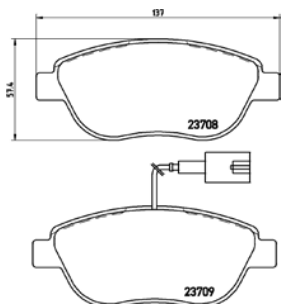

TMD Number: 2370802

Model & Derivative	Year	Position
FiaT		
500 1.4 Abarth Sport	08 on	Front
Bravo II 1.4 T-Jet Sport	07 on	Front
Bravo II 1.9 Multi-Jet	07 on	Front
Doblo MPV 1.9 D Multi-Jet	05 on	Front
Doblo MPV 1.9 JTD	01 on	Front
Grande Punto 1.3 D Multi-Jet	05 on	Front
Grande Punto 1.4 T JET Sport	07 on	Front
Grande Punto 1.9 D Multi-Jet	05-08	Front
Multipla 1.6 Petrol	00 on	Front
Multipla 1.9 JTD	00 on	Front
Stilo 1.6 Active	01 on	Front
Stilo 1.6 Multiwagon	04 on	Front
Stilo 1.8 16V	01 on	Front
Stilo 1.9 JTD Dynamic	01 on	Front
Stilo 1.9 JTD Multiwagon	04 on	Front
FiaT coMM.		
Cargo 1.3 D Multi-Jet	10 on	Front
Cargo 1.4	10 on	Front
Cargo 1.6 D Multi-Jet	10 on	Front