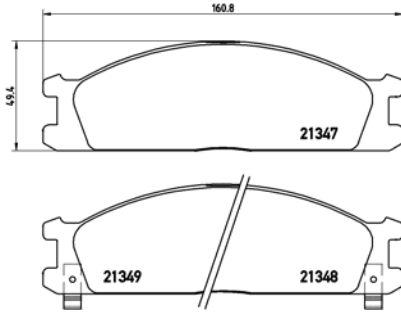

TMD Number: 2134702