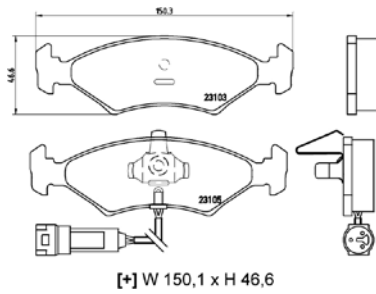

TMD Number: 2310501