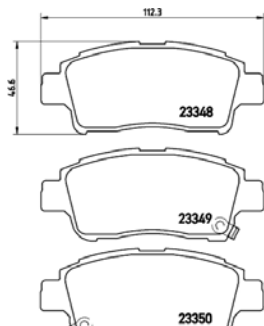

[+] W 112,3 x H 46,6

Model & Derivative	Year	Position

ToYoTa		
Yaris	99 on	Front