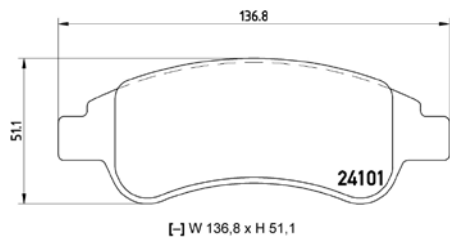

TX0736

TMD Number: 2410101