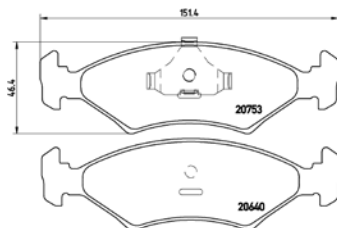

Model & Derivative	Year	Position
Daewoo		
Cielo 1.5 GL	96-98	Front
Cielo 150iL	96-98	Front
Lanos 1.35iS	98-00	Front
Lanos 1.5	98-00	Front
ForD		
Fiesta 1.3i	00-01	Front
Fiesta 1.4i	00-01	Front
MazDa		
Soho 1.4i	00 on	Front
oPel		
Astra 140	93-95	Front
Astra 140	96-98	Front
Astra 160i	93-95	Front
Astra 160i	96-98	Front
Astra 160iS	93-95	Front
Astra 160iS	96-98	Front