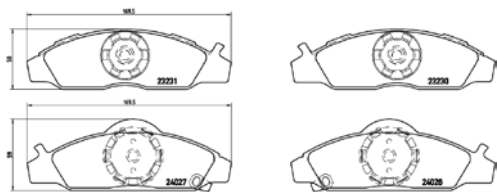

TX0508

TMD Number: 2323101

[+] W 169,5 x H 59/50

Model & Derivative	Year	Position

SSaNgYoNg		
Musso (All Models)	95-00	Front

TX0509

TMD Number: 2324502