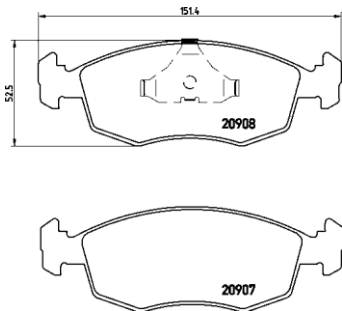

tX0016

TMD Number: 2090802

Model & Derivative Year Position

ForD		
Sapphire 3.0	89-93	Front
Sapphire 3.0 GLX	89-93	Front
Sapphire 3.0 LX	89-93	Front
Sapphire Ghia	92-93	Front
Sierra 3.0 GLX	89-93	Front
Sierra 3.0 RS	89-93	Front
Sierra XR6	87-92	Front