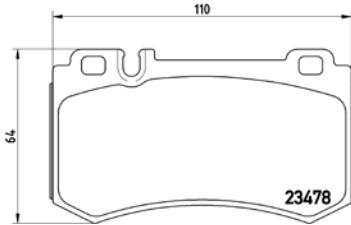

TX0571

PARTS LiSTing

Brake Pads

TMD Number: 2347801

Model & Derivative	Year	Position
MercedeS-BenZ		
CLK-Class A209 Series Convertible CLK 63 AMG	06 on	Rear
CLK-Class C209 Series Coupe CLK 63 AMG	06 on	Rear
CLS-Class C219 Series CLS55 AMG	05 on	Rear
E-Class W211 Series E63 AMG	06-08	Rear
E-Class W211 Series E55 AMG Kompressor	02-08	Rear
S-Class C215 Series Coupe CL 55 AMG Kompressor	02-06	Rear
S-Class W220 Series S55 AMG Kompressor	02-05	Rear
S-Class W220 Series S 65 AMG	04-05	Rear
S-Class W221 Series S 600	05 on	Rear
SL-Class R230 Series SL 55 AMG	01 on	Rear
SL-Class R230 Series SL 55 AMG Kompressor	01 on	Rear
SL-Class R230 Series SL 65 AMG	04 on	Rear
SL-Class R230 Series SL600	03 on	Rear
SLK-Class R171 Series SLK 55 AMG	04-10	Rear

TX0572

TMD Number: 2348202