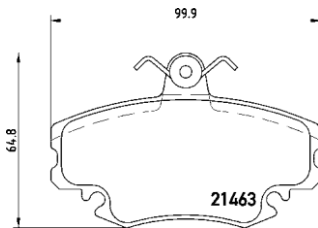

Model & Derivative | **Year** | **Position**

ReNault		
Clio I 1.4	91-98	Front
Clio I Williams 2.0	94-98	Front
Clio II 1.2	01-04	Front
Clio II 1.2 16V	01-04	Front
Clio II 1.2 VavaVoom	06 on	Front
Clio II 1.4 Alize	01-04	Front
Clio II 1.4 RT	99-05	Front
Clio II 1.4 VavaVoom	06 on	Front
Clio II 1.5 DCi	03 on	Front
Clio II 1.6	99-05	Front
Clio II 1.6 16V	99 on	Front
Espace I 2.0	84-92	Front
Logan 1.6 Expression	04 on	Front
Renault Megan I 1.4	97-99	Front
Renault Megan I 1.4 16V	99 on	Front
Renault Megan I 1.6	97-99	Front
Renault Megan I 1.6 16V	00 on	Front
Renault Megan I 1.6 Cabrio with ABS	97-03	Front