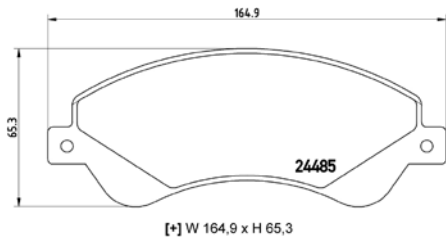

TX0819

PARTS LiSTing

Brake Pads

TMD Number: 2448501