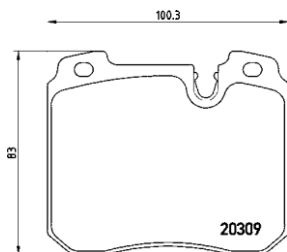

TX0235

TMD Number: 2030903