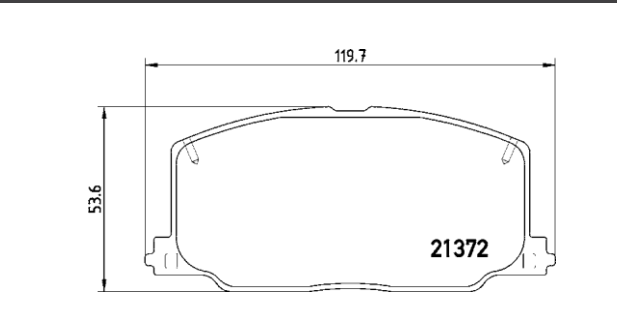

Model & Derivative	Year	Position
LexuS		
ES 250	89-97	Front
ToYoTa		
Camry	86-91	Front
Celica	89-94	Front

TX0353

TMD Number: 2137801