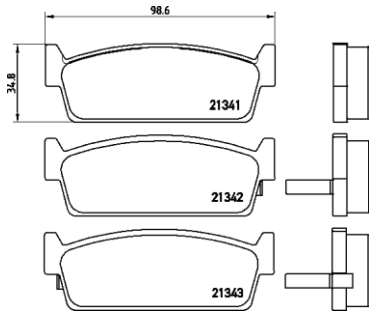

TMD Number: 2134101

Model & Derivative	Year	Position
NiSSaN		
200SX	91-94	Rear

TX1032

TMD Number: 213810