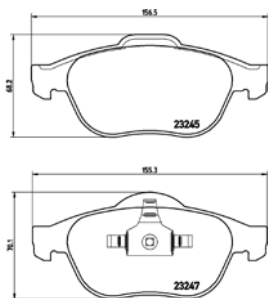

Model & Derivative	Year	Position

ReNauLT		
Laguna II 1.6 16V	01-08	Front