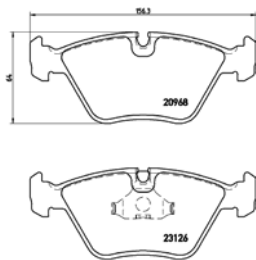

TX0486

TMD Number: 2312601

Model & Derivative	Year	Position
auDi		
500		Front
DaiMLeR		
XJ	89-02	Front
JaguaR		
XJ	75-96	Front
XJ	86-94	Front
XJ	94-97	Front
XJ	97-03	Front
XK8	96 on	Front