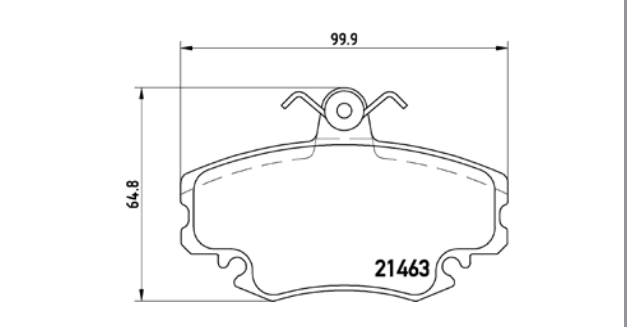

Model & Derivative	Year	Position

reNault		
Clio I 1.2	96-98	Front