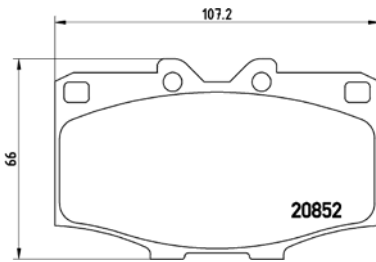

tX0054

TMD Number: 2085201

Model & Derivative | **Year** | **Position**

Hilux 4X4	80on	Front
Landcruiser 2.4	84-93	Front
Landcruiser 3.0 TD	93-96	Front
Landcruiser 3.4 D	84-96	Front
Landcruiser 3.4 TD	84-96	Front
Landcruiser 4X4	84-88	Front
Landcruiser DLX 4X4 Diesel	85-94	Front
Landcruiser DLX 4X4 Petrol	85-94	Front