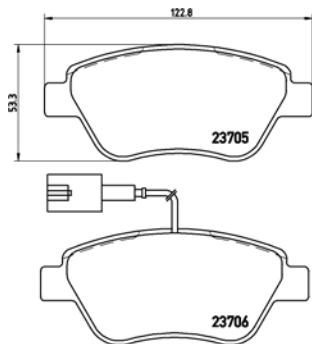

Model & Derivative

Year | **Position**

FiaT		
500 1.4 Convertible	09 on	Front
500 1.4 Lounge	07 on	Front
Bravo II 1.4i	07 on	Front
Doblo MPV 1.6 16V	01 on	Front
Doblo MPV 1.9 JTD	01 on	Front
Grande Punto 1.2	05 on	Front
Grande Punto 1.3 DMulti-Jet	05 on	Front
Grande Punto 1.4	05 on	Front
Grande Punto 1.4 16V	05-08	Front
Linea 1.3 D Multi-Jet	07 on	Front
Linea 1.4 E-Motion	07 on	Front
Panda 1.2 Climbing 4X4	04 on	Front
Panda 1.3 D Multi-Jet	03 on	Front
Panda 1.3 D Multi-Jet 4X4	04 on	Front
Panda 1.4 16V 100 HP	07 on	Front
Punto 1.4 Dynamic	10-12	Front
Punto 1.4 E-Motion	10-12	Front
Punto 1.4 Essence	10-12	Front
Punto 1.4 T-Jet	10-12	Front
Stilo 1.6 16V Multiwagon	04 on	Front
Stilo 1.6 Active	01 on	Front