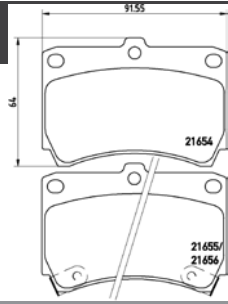

TX0403

PARTS LiSTing

Brake Pads

Rio 1.3
Rio 1.5

00-02
00-02

Front
Front

TMD Number: 216740 Model & Derivative Year Position

ciTRoeN

Xsara 1.6i	01 on	Front
Xsara 2.0 16V Coupe	98-05	Front
Xsara 2.0 HDi 109 Coupe	01-05	Front
Xsara 2.0 HDi 90 Coupe	99-05	Front
Xsara 2.0i	01 on	Front
Xsara Picasso 1.6 16V	01-05	Front
Xsara Picasso 1.6 HDi	07 on	Front
Xsara Picasso 1.6i	01-05	Front
Xsara Picasso 1.8 16V	01-05	Front
Xsara Picasso 2.0 HDi	06 on	Front
Xsara Picasso 2.0i	01 on	Front

ciTRoeN coMM.

Berlingo 1.4	02-09	Front
Berlingo 1.4	96-01	Front
Berlingo 1.8 D	98 on	Front
Berlingo 1.8i	97 on	Front
Berlingo 1.9 Multi Space	09 on	Front
Berlingo 1.9 Multi Space	98-09	Front
Berlingo 1.9 Multi Space Executive	98-08	Front
Berlingo 2.0 HDi 90	99-07	Front
Berlingo Box 1.1	96-07	Front
Berlingo Box 1.4i	96-07	Front
Berlingo Box 1.6 16V	00-07	Front
Berlingo Box 1.6 HDi 90	96-07	Front
Berlingo Box 1.9 D	98-07	Front
Berlingo Box 2.0 HDi 90	99-07	Front

Peugeot

306 Series 1.6 XR	99-01	Front
306 Series 1.6 XT Estate	99-02	Front
306 Series 1.8 XR	99-01	Front
306 Series 2.0 Cabrio	99-02	Front
306 Series 2.0 Xsi	99-00	Front
306 Series 2.0 XT	99-01	Front
307 Series 1.6	05 on	Front
307 Series 1.6 HDi	05 on	Front
405 Series II 1.6 GR	95-96	Front
406 Series 2.0 (All Models)	00-04	Front
406 Series 2.0 ST HDi 110	98-04	Front
406 Series 2.0 ST HDi 90	02-04	Front
406 Series 2.0 T	96-04	Front
406 Series 2.2 ST	01-04	Front
406 Series 3.0 SV V6	00-04	Front
406 Series 3.0 V6 Coupe	00-04	Front
406 Series Estate	96-04	Front
406 Series Si	96-04	Front
406 Series SLi	96-04	Front
406 Series STi	96-04	Front
806 Series 2.0 ST	96-02	Front
806 Series 2.0 ST Turbo Models	96-02	Front

Peugeot coMM.

Partner 1.4 Panel Van	96 on	Front
Partner 1.9D Panel Van	96 on	Front
Partner Grand Raid 2.0 HDi	06 on	Front