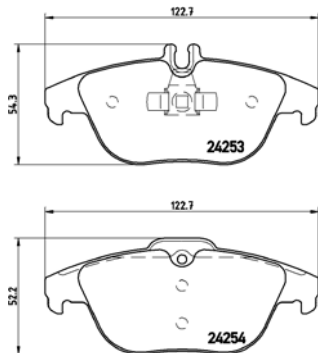

# PARTS LiSTing

Brake Pads

**TMD Number: 2425001**

Model & Derivative	Year	Position
--------------------	------	----------

Jeep		
Commander	05 on	Front
Grand Cherokee	05 on	Front

TX0765

**TMD Number: 2425301**