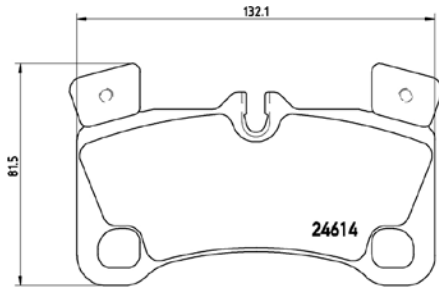

TX0860

PARTS LiSTing

Brake Pads

TMD Number: 2461401

[o] W 132,1 x H 81,5

Model & Derivative	Year	Position
auDi		
Q7 3.0 TDi Quattro	06 on	Rear
Q7 3.0 TFSi Quattro	11 on	Rear
Q7 3.6 FSi Quattro	06-10	Rear
Q7 4.2 FSi Quattro	06-10	Rear
Q7 4.2 TDi Quattro	06 on	Rear
Q7 6.0 TDi Quattro	08 on	Rear
PorSCHe		
Cayenne 3.6 V6	05-09	Rear
Cayenne S 4.5 Turbo	02-09	Rear
Cayenne S 4.5 Turbo S	02-09	Rear
Cayenne S 4.5 V8	02-09	Rear
Cayenne S 4.8 V8	07-09	Rear
Cayenne Turbo S 4.8	07-09	Rear
VolkSwageN		
Toureg 2.5 TDi R5	04-07	Rear
Toureg 3.0 TDi V6	04-10	Rear
Toureg 3.2 V6	02-06	Rear
Toureg 3.6 FSi	06-10	Rear
Toureg 4.2 V8 FSi	03-10	Rear
Toureg 5.0 V10 TDi	04-07	Rear
Toureg 5.0 V10 TDi	07-10	Rear

TX0861

TMD Number: 2461501

Model & Derivative	Year	Position
buicK		
Regal	97-08	Front
CaDillaC		
Deville III	9-04	Front
Eldorado	91 on	Front
Seville III	97 on	Front