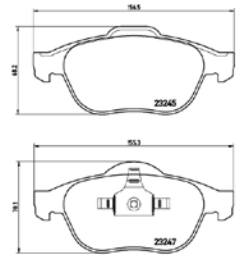

TX0831 (See TX0509)

PARTS LiSTing

Brake Pads

TMD Number: 2453601

[–] W 156,5/155,1 x H 68,2/70,1

Model & Derivative | **Year** | **Position**

reNault		
Espace IV 2.0 Authentique	02 on	Front
Espace IV 2.0 T	02 on	Front
Espace IV 2.0 T	02 on	Front
Espace IV 2.2 DCi Expressions	03 on	Front
Espace IV 2.2 DCi Expressions	03 on	Front
Espace IV 3.5 Privilage	02 on	Front
Espace IV 3.5 Privilage Automatic	02 on	Front
Grand Scenic II 1.9 DCi	04-09	Front
Laguna II 1.9 DCi	01-08	Front
Laguna II 2.0 16V	01-08	Front
Laguna II 2.0 16V Turbo	03-08	Front
Laguna II 3.0 V6 24V	01-08	Front
Laguna II Grand Tourer 1.9 DCi	01-08	Front
Laguna II Grand Tourer 2.0 16V	01-08	Front
Laguna II Grand Tourer 2.0 16V Turbo	03-08	Front
Laguna II Grand Tourer 3.0 V6 24V	01-08	Front
Megan II 1.4 16V	02-08	Front
Megan II 1.5 DCi	02-08	Front
Megan II 1.5 DCi CC	06 on	Front
Megan II 1.6 16V	02-08	Front
Megan II 1.6 16V CC	02-08	Front
Megan II 1.9 DCi	02-08	Front
Megan II 1.9 DCi CC	05-08	Front
Megan II 2.0 16V	02-08	Front
Megan II 2.0 16V CC	03-08	Front
Scenic II 1.4 16V	03-08	Front
Scenic II 1.5 DCi	03-08	Front
Scenic II 1.6 16V	03 on	Front
Scenic II 1.9 DCi	03 on	Front
Twingo 1.6 RS Gordini	08 on	Front
Val Satis 3.5 Privilage	02 on	Front