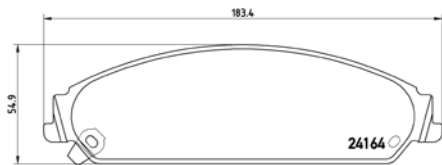

Model & Derivative	Year	Position
cHrYsler		
300C5.7SRT-8	04 on	Front
300CSRT-86.1	05 on	Front
300 C V6 3.5	04 on	Front

TX0754

TMD Number: 2416601