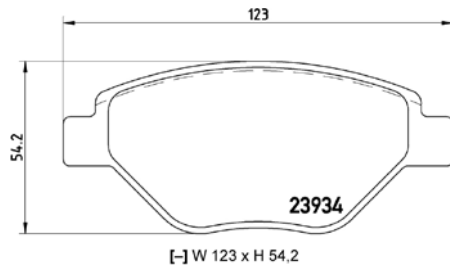

Model & Derivative	Year	Position
reNault		
Grand Scenic II 1.9 DCi	04-09	Front
Megan II 1.5 DCi	02-08	Front
Megan II 1.6 16V	02-08	Front
Megan II 1.6 16V VCC	02-08	Front
Megan II 1.9 DCi	02-08	Front
Megan II 1.9 DCi CC	05-08	Front
Megan II 2.0 16V	02-08	Front
Megan II 2.0 16V VCC	03-08	Front
Scenic II 1.4 16V	03-08	Front
Scenic II 1.5 DCi	03-08	Front
Scenic II 1.6 16V	03 on	Front
Scenic II 1.9 DCi	04 on	Front
Twingo 1.6 RS Gordini	08 on	Front

TX0683

TMD Number: 2393401