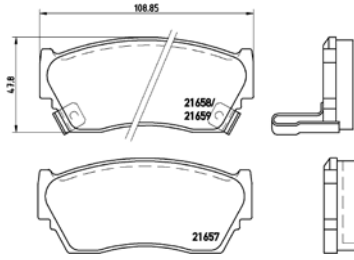

# PArts Listing

Brake Pads

**TMD Number: 2165701**

**Model & Derivative** | **Year** | **Position**

Nissan		
Debut	96 on	Front
Sabre 160 GX	94-97	Front
Sabre 160 GXi	94-97	Front
Sentra 140	92-97	Front
Sentra 160 SE	92-97	Front