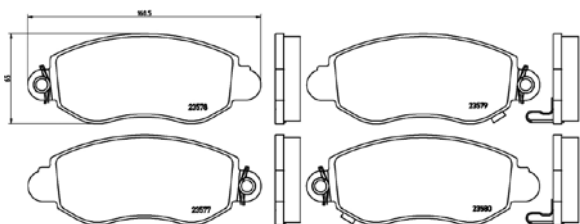

TMD Number: 2357701

[+] W 168,5 x H 65

Model & Derivative	Year	Position

ForD		
Transit	00 on	Front

TX0597

TMD Number: 2358101