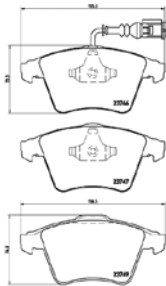

[+] W 155,3/156,5 x H 73,3/74,8

Model & Derivative	Year	Position

VolkswageN		
Kombi T5 Crew Bus 1.9 TDi LWB	04 on	Front