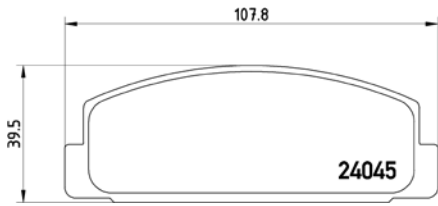

TMD Number: 2404501

Model & Derivative	Year	Position
MazDa		
6 Series 2.0	04-10	Rear
6 Series 2.3	04-10	Rear
6 Series 2.3 MPS Turbo	05 on	Rear
6 Series 2.5	04-10	Rear
6 Series 2.5 MZR	07 on	Rear