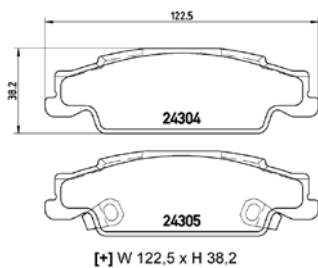

TX0778

TMD Number: 2430401