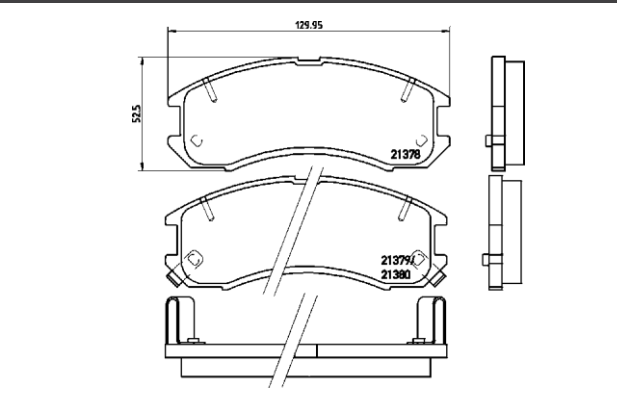

Model & Derivative	Year	Position
FoRD		
Probe I	88-93	Front
Telstar	87-92	Front
MazDa		
626 II	82-87	Front
626 III	87-92	Front
MX 6	87-97	Front