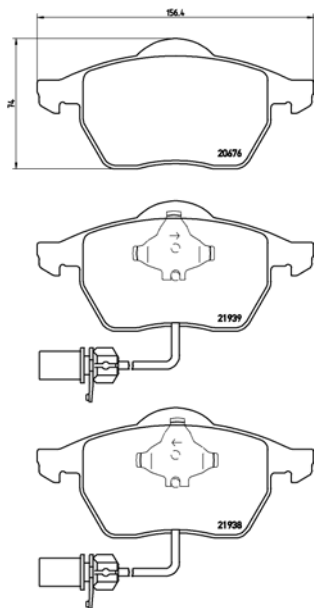

TMD Number: 2193801

Model & Derivative | **Year** | **Position**

auDi		
A3 Mk II 1.8 TFSi	03 on	Front
A3 Mk II 1.9 TDi	03 on	Front
A3 Mk II 2.0 FSi	03-08	Front
A3 Mk II 2.0 TDi	03-08	Front
A3 Mk II 2.0 TFSi	05-08	Front
A4 1.8	95-01	Front
A4 1.8 T Quattro	00-04	Front
A4 1.8 T Quattro	04-08	Front
A4 1.8 T Quattro	95-00	Front
A4 1.8 Turbo	02-08	Front
A4 1.8 Turbo	98-02	Front
A4 1.9 TDi	00-04	Front
A4 1.9 TDi	04-08	Front
A4 1.9 TDi	95-00	Front
A4 1.9 TDi Quattro	01-04	Front
A4 1.9 TDi Quattro	96-00	Front
A4 2.0 (All Models)	00-08	Front
A4 2.0 FSi	02-04	Front
A4 2.0 TDi	04-07	Front
A4 2.0 TDi Quattro	06-08	Front
A4 2.0 TFSi	04-08	Front
A4 2.0 TFSi Quattro	04-08	Front
A4 2.4 (All Models)	01-04	Front
A4 2.4 (All Models)	97-00	Front
A4 2.4 Quattro	97-00	Front
A4 2.5 TDi	01-04	Front
A4 2.5 TDi	04-06	Front
A4 2.5 TDi	97-00	Front
A4 2.5 TDi Quattro	01-04	Front
A4 2.5 TDi Quattro	97-00	Front
A4 2.6 Quattro	95-00	Front
A4 2.6E	95-00	Front
A4 2.8 Quattro	95-00	Front
A4 2.8E 5 Valves	95-01	Front
A4 3.0 Quattro	01-04	Front
A4 3.0 Quattro	04-06	Front
A4 3.0 TDi Quattro	04-07	Front
A4 3.0 V6	00-04	Front
A4 3.2 FSi	05-08	Front
A4 3.2 FSi Quattro	05-07	Front