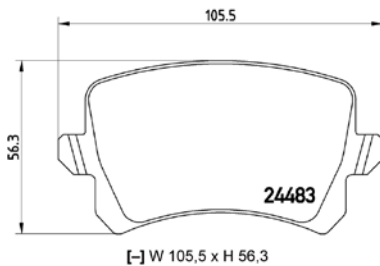

TMD Number: 2448302

[-] W 105,5 x H 56,3

Model & Derivative	Year	Position
auDi		
TT 2.0 TFSi Coupe	06 on	Rear
TT 2.0 TFSi Quattro	08 on	Rear
TT 2.0 TFSi Roadster	07-10	Rear
TT 2.5 FSi Quattro RS	09 on	Rear
TT 3.2 Coupe	06 on	Rear
TT 3.2 Roadster Quattro	07-10	Rear
TTRS 2.5 TFSi Coupe Quattro	11 on	Rear
TTRS 2.5 TFSi Roadster Quattro	11 on	Rear
TTS Coupe Quattro	08 on	Rear
TTS Roadster Quattro	08 on	Rear
SeaT		
Altea 2.0 FSi	04-09	Rear
Altea 2.0 TDi	04 on	Rear
Altea 2.0 TFSi	06-09	Rear
Leon 2.0 FSi	05-10	Rear
Leon 2.0 TFSi	05-09	Rear
VolKswagEn		
Caddy MPV 1.6	04 on	Rear
Caddy MPV 1.9 TDi	04 on	Rear
Caddy MPV 1.9 TDi Maxi	08 on	Rear
Caddy MPV 2.0 SDi	04-10	Rear
Eos 1.4 TSi Cabrio	07 on	Rear
Eos 2.0 FSi	07 on	Rear
Eos 2.0 TFSi	07 on	Rear
Golf 5 1.6 Comfortline	04-08	Rear
Golf 5 1.6 Trendline	04-08	Rear
Golf 5 1.9 TDi Comfortline	04-08	Rear
Golf 5 2.0 Comfortline	04-08	Rear
Golf 5 2.0 FSi Sport	04-08	Rear
Golf 5 2.0 TDi Sport	04-08	Rear
Golf 5 2.0 Trendline	04-08	Rear
Golf 5 GTi	04-08	Rear
Golf 5 GTi DSG	04-08	Rear
Golf 5 R32 DSG 4 Motion	04-08	Rear
Golf 6 1.4 TSi Comfortline 90kW	09 on	Rear
Golf 6 1.4 TSi Highline 118kW	09 on	Rear
Golf 6 1.4 TSi Trendline 90kW	09 on	Rear
Golf 6 1.6 TDi Comfortline 77kW	09 on	Rear
Golf 6 1.6 TDi Comfortline DSG	09 on	Rear
Golf 6 1.6 Trendline	09 on	Rear
Golf 6 2.0 R	09 on	Rear
Golf 6 2.0 TDi Highline 103kW	09 on	Rear
Golf 6 GTi	09 on	Rear
Golf 6 GTi DSG	09 on	Rear
Jetta 5 1.2 TSi	10 on	Rear
Jetta 5 1.4 TSi Comfortline 90kW	10 on	Rear
Jetta 5 1.4 TSi Highline 118kW	10 on	Rear
Jetta 5 1.4 TSi Trendline 90kW	10 on	Rear
Jetta 5 1.6 Comfortline	06 on	Rear
Jetta 5 1.6 TDi 77kW	10 on	Rear
Jetta 5 1.6 Trendline	06 on	Rear
Jetta 5 1.9 TDi Comfortline	06 on	Rear
Jetta 5 2.0 Comfortline	06 on	Rear
Jetta 5 2.0 TDi Sportline	06 on	Rear
Jetta 5 2.0 Trendline	06 on	Rear
Jetta 5 2.0 TSi DSG	06 on	Rear
Jetta 5 2.0 TSi Manual	06 on	Rear
Jetta VI 2.0 TDi Highline	11 on	Rear
New Polo 1.6 TDi Comfortline 77kW	10 on	Rear
New Polo 1.6i Comfort 77kW Triptronic	10 on	Rear
New Polo 1.6i Comfortline 77kW	10 on	Rear
New Polo 1.6i Trendline 77kW	10 on	Rear