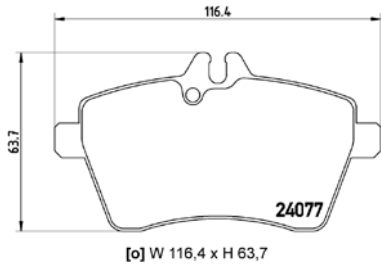

TX0723

PARTS LiSTing

Brake Pads

TMD Number: 2407701