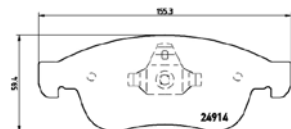

## TX0889

**TMD Number: 2491401**

[-] W 155,3 x H 59,4/64,7

Model & Derivative	Year	Position
--------------------	------	----------

reNauIT		
Duster	12 on	Front
Fluence	10 on	Front
Grand Scenic III	09 on	Front
Megan CC	10 on	Front
Megan III	08 on	Front
Scenic III	09 on	Front