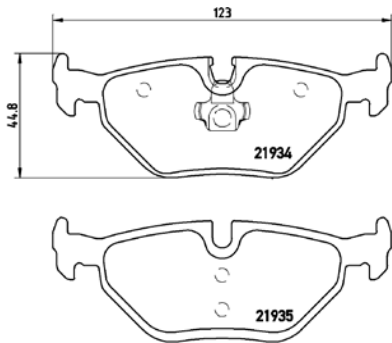

Model & Derivative	Year	Position
BMW		
3 Series E46 316i	99-04	Rear
3 Series E46 318Ci Convertible	01-04	Rear
3 Series E46 318Ci Convertible	05 on	Rear
3 Series E46 318 Ci Coupe	99 on	Rear
3 Series E46 318Ti Compact	01-04	Rear
3 Series E46 318i	99-04	Rear
3 Series E46 318i Touring	99-04	Rear
3 Series E46 320D	00-04	Rear
3 Series E46 320i	99-04	Rear
3 Series E46 320i Ci Convertible	00-04	Rear
3 Series E46 323 Ci Coupe	99-04	Rear
3 Series E46 323i	99-04	Rear
3 Series E46 325 Ci Coupe	00-04	Rear
3 Series E46 325 Ti Compact	01-04	Rear
3 Series E46 325i	00-04	Rear
3 Series E46 325i Ci Convertible	00-04	Rear
3 Series E46 325i Touring	00-04	Rear
3 Series E46 328 Ci Coupe	99-00	Rear
3 Series E46 328i	98-01	Rear
5 Series E60 520i	04-06	Rear
5 Series E60 523i	03-07	Rear
5 Series E60 530i	03-05	Rear
Z4 2.0i E85 Series	05 on	Rear
Z4 2.5i E85 Series	03 on	Rear
Z4 2.5si E85 Series	06 on	Rear
Z4 3.0 Si E85 Series	06 on	Rear
Z4 3.0 Si E86 Series	06 on	Rear
Z43.0i E85 Series	03-06	Rear
MG		
V8	03 on	Rear
ZT160	01 on	Rear
ZT190	01 on	Rear
roVer		
75 1.8 T	03 on	Rear
75 2.5 V6	00 on	Rear
75 2.5 V6 Tourer	01 on	Rear
saaB		
9-5 2.3 T	97 on	Rear
9-5 3.0 V6 T	98 on	Rear