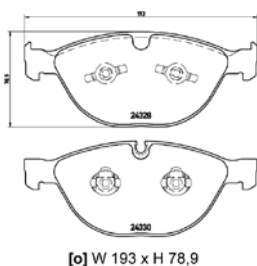

TX0787

TMD Number: 2432801

Model & Derivative **Year** **Position**

bMw

5 Series E60 535D	07 on	Front
5 Series E60 550i	05 on	Front
5 Series E60 M5	04-07	Front
5Series E61 M5	07 on	Front
6 Series E63 650i	05 on	Front
6Series E63 M6	05 on	Front
6 Series E64 650i	05 on	Front
6Series E64 M6	05 on	Front
7 Series E65 750 il	05-08	Front
7 Series E65 750 li	05-08	Front
7Series E65 750i	05-08	Front
7 Series E65 760 li	03-08	Front
7Series E65 760i	03-08	Front
7 Series E66 750 il	05-08	Front
7 Series E66 750 li	05-08	Front
7 Series E66 760 li	03-08	Front
7 Series E66 760i	03-08	Front