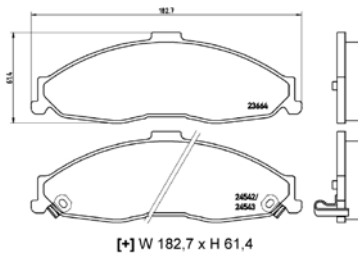

TMD Number: 2366401