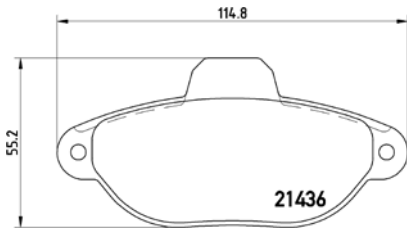

TMD Number: 2143603

Model & Derivative	Year	Position
FiaT		
Ciquecento	91-99	Front
Panda 1.1 Active	03 on	Front
Panda 1.2 Dynamic	03 on	Front
Punto 1.2 16V	00-09	Front
Punto 1.2 60	94-99	Front
Siecento	98-03	Front
FoRD		
Ka 1.2	10 on	Front

TX0361

TMD Number: 2143906