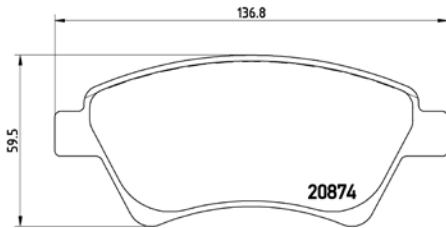

TX0681

PARTS LiSTing

Brake Pads

TMD Number: 2392901

Model & Derivative	Year	Position
leXus		
RZ 300 XE	03 on	Front

Model & Derivative	Year	Position
leXus		
RZ 300 XE	03 on	Front

TX0682

TMD Number: 2393001

Model & Derivative	Year	Position
reNault		
Grand Scenic II 1.9 DCi	04-09	Front
Megan II 1.5 DCi	02-08	Front
Megan II 1.6 16V	02-08	Front
Megan II 1.6 16V VCC	02-08	Front
Megan II 1.9 DCi	02-08	Front
Megan II 1.9 DCi CC	05-08	Front
Megan II 2.0 16V	02-08	Front
Megan II 2.0 16V VCC	03-08	Front
Scenic II 1.4 16V	03-08	Front
Scenic II 1.5 DCi	03-08	Front
Scenic II 1.6 16V	03 on	Front
Scenic II 1.9 DCi	04 on	Front
Twingo 1.6 RS Gordini	08 on	Front

TX0683

TMD Number: 2393401

Model & Derivative	Year	Position
reNault		
Megan II 1.4 16V	02 on	Front

Model & Derivative	Year	Position
reNault		
Megan II 1.4 16V	02 on	Front