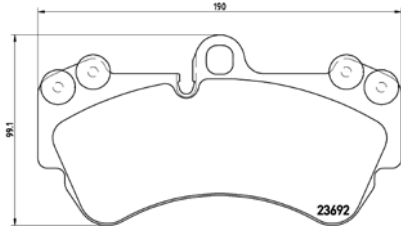

TX0627

PARTS LiSTing

Brake Pads

TMD Number: 2369202

Model & Derivative | **Year** | **Position**

Porsche		
Cayenne 3.0 TDi	09 on	Front
Cayenne 3.2 V6	03-09	Front
Cayenne 3.6 V6	05-09	Front
Cayenne GTS 4.8	07-09	Front
Cayenne S 4.5 Turbo	02-09	Front
Cayenne S 4.5 Turbo S	02-09	Front
Cayenne S 4.5 V8	02-09	Front
Cayenne S 4.8 V8	07-09	Front
Cayenne Turbo S 4.8	07 on	Front
Volkswagen		
Toureg 2.5 R5 TDi	04-07	Front
Toureg 3.0 TDi V6	07-10	Front
Toureg 3.2 V6	02-06	Front
Toureg 3.6 FSi	06-10	Front
Toureg 4.2 V8 FSi	03-10	Front
Toureg 5.0 V10 TDi	04-07	Front
Toureg 5.0 V10 TDi	07-10	Front

TX0628

TMD Number: 2369302