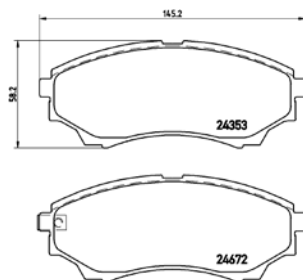

tX0015

TMD Number: 2435301

Model & Derivative

Year

Position

ForD

Everast 3.0 TDCi 4X2 XLT
FordEverast3.0TDCi4X4LTD
FordEverast3.0TDCi4X4XLT

03 on
03 on
03 on

Front
Front
Front