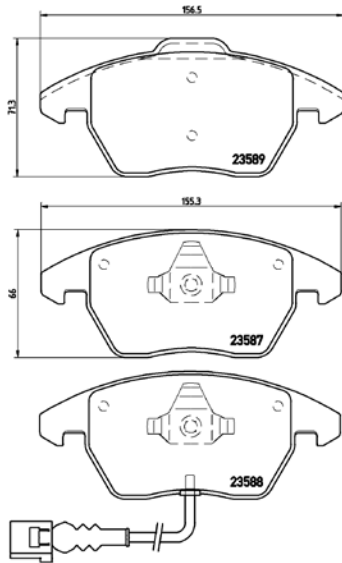

TMD Number: 2358701

(With Wear indicator)

Model & Derivative	Year	Position
VolKsWaGeN		
Jetta VI 1.4 TSi Comfortline	11 on	Front
Jetta VI 1.4 TSi Highline	11 on	Front
Jetta VI 1.4 TSi Trendline	11 on	Front
Jetta VI 1.6 TDi Comfortline	11 on	Front
Jetta VI 1.6 TDi Comfortline DSG	11 on	Front
Jetta VI 2.0 TDi Highline	11 on	Front
New Beetle 1.2 TSi	12 on	Front
New Beetle 1.4 TSi	12 on	Front
New Polo 1.2 TDi Blue Motion	10 on	Front
New Polo 1.4i Comfortline 63kW	10 on	Front
New Polo 1.4i Trendline 63kW	10 on	Front
New Polo 1.6 TDi Comfortline 77kW	10 on	Front
New Polo 1.6i Comfortline 77kW	10 on	Front
New Polo 1.6i Comfortline 77kW Triptronic	10 on	Front
New Polo 1.6i Trendline 77kW	10 on	Front
New Polo GTi	10 on	Front
Passat 1.8 TSi	07-10	Front
Passat 1.9 TDi Comfortline	05-08	Front
Passat 2.0 FSi Comfortline	05-07	Front
Passat 2.0 TDi Highline 103kW	09 on	Front
Passat 2.0 TDi Highline 81kW	05-10	Front
Passat 3.2 Sportline	05-10	Front
Passat CC 2.0 TDi DSG	09 on	Front
Passat CC 2.0 TSi DSG	09 on	Front
Passat CC 2.0 TSi Manual	09 on	Front
Passat CC 3.6 V6 FSi DSG	09 on	Front
Passat III 1.8 TSi Comfortline	11 on	Front
Passat III 1.8 TSi Comfortline DSG	11 on	Front
Passat III 2.0 TDi Comfortline DSG	11 on	Front
Sirroco 1.4 TSi	09 on	Front
Sirroco 2.0 R	09 on	Front
Sirroco 2.0 TSi	09 on	Front
Sirroco 2.0 TSi DSG	09 on	Front
Touran 1.2 TSi	10 on	Front
Touran 1.6 Trendline	04-10	Front
Touran 1.9 TDi Trendline	04-10	Front
Touran 1.9 TDi Trendline DSG	04-10	Front
Touran 2.0 FSi Highline	04-10	Front
Touran 2.0 TDi	10 on	Front
Touran 2.0 TDi Highline	04-10	Front
Touran 2.0 TDi Highline DSG	04-10	Front
VolKsWaGeN CoMM.		
Caddy Panel Van 1.6 TDi	10 on	Front
Caddy Panel Van 1.6i 75kW	04 on	Front
Caddy Panel Van 1.9 TDi 73kW	04-10	Front
Caddy Panel Van 1.9 TDi 73kW Maxi	04-10	Front
Caddy Panel Van 2.0 SDi	04-10	Front
Caddy Panel Van 2.0 TDi	10 on	Front