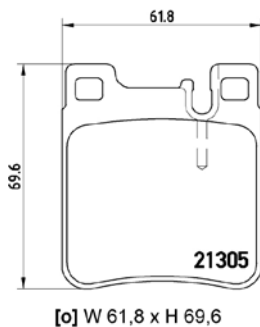

Model & Derivative	Year	Position
MeRceDeS-beNz		
C-Class CL203	01-11	Rear
C-Class S202	96-01	Rear
C-Class S203	01-07	Rear
C-Class W202	93-00	Rear
C-Class W203	00 on	Rear
CLK-Class A208	98-02	Rear
CLK-Class A209	03 on	Rear
CLK-Class C208	97-02	Rear
CLK-Class C209	02 on	Rear
E-Class A124	93-98	Rear
E-Class C124	93-97	Rear
E-Class S124	93-96	Rear
E-Class S210	96-03	Rear
E-Class W124	93-95	Rear