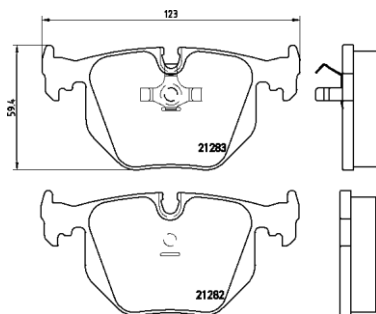

TX0341

TMD Number: 2128201

Model & Derivative	Year	Position
bMW		
5 Series E34	87-95	Rear
8 Series E31	90-99	Rear
MaSeRaTi		
Ghibli II	92 on	Rear
Quattroporte II	94 on	Rear