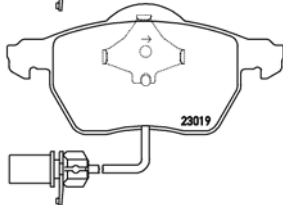

A4 1.8	95-01	Front
A4 1.8 T Quattro	00-04	Front
A4 1.8 T Quattro	04-08	Front
A4 1.8 T Quattro	95-00	Front
A4 1.8 Turbo	02-08	Front
A4 1.8 Turbo	98-02	Front
A4 1.9 TDi	00-04	Front
A4 1.9 TDi	04-08	Front
A4 1.9 TDi	95-00	Front
A4 1.9 TDi Quattro	01-04	Front
A4 1.9 TDi Quattro	96-00	Front
A4 2.0 (All Models)	00-08	Front
A4 2.0 FSi	02-04	Front
A4 2.0 TDi	04-07	Front
A4 2.0 TDi Quattro	06-08	Front
A4 2.0 TFSi	04-08	Front
A4 2.0 TFSi Quattro	04-08	Front
A4 2.4 (All Models)	01-04	Front
A4 2.4 (All Models)	97-00	Front
A4 2.4 Quattro	97-00	Front
A4 2.5 TDi	01-04	Front
A4 2.5 TDi	04-06	Front
A4 2.5 TDi	97-00	Front
A4 2.5 TDi Quattro	01-04	Front
A4 2.5 TDi Quattro	97-00	Front
A4 2.6 Quattro	95-00	Front
A4 2.6E	95-00	Front
A4 2.8 Quattro	95-00	Front
A4 2.8E5 Valves	95-01	Front
A4 3.0 Quattro	01-04	Front
A4 3.0 Quattro	04-06	Front
A4 3.0 TDi Quattro	04-07	Front
A4 3.0 V6	00-04	Front
A4 3.2 FSi	05-08	Front
A4 3.2 FSi Quattro	05-07	Front
A4 Avant 1.8	96-01	Front
A4 Avant 1.8 T	01-04	Front
A4 Avant 1.8 T	04-08	Front
A4 Avant 1.8 T	96-01	Front
A4 Avant 1.8 T Quattro	01-04	Front
A4 Avant 1.8 T Quattro	04-08	Front
A4 Avant 1.8 T Quattro	96-01	Front
A4 Avant 1.9 TDi	01-04	Front
A4 Avant 1.9 TDi	04-08	Front
A4 Avant 1.9 TDi	96-01	Front
A4 Avant 1.9 TDi Quattro	01-04	Front
A4 Avant 1.9 TDi Quattro	96-01	Front
A4 Avant 2.0 FSi	02-04	Front
A4 Avant 2.0 TDi	04-08	Front
A4 Avant 2.0 TFSi	04-08	Front
A4 Avant 2.0 TFSi Quattro	04-08	Front
A4 Avant 2.0i	01-04	Front
A4 Avant 2.4	01-04	Front
A4 Avant 2.4	97-01	Front
A4 Avant 2.4 Quattro	97-01	Front
A4 Avant 2.5 TDi	01-04	Front
A4 Avant 2.5 TDi	97-01	Front
A4 Avant 2.5 TDi Quattro	01-04	Front
A4 Avant 2.5 TDi Quattro	97-01	Front
A4 Avant 2.6	96-01	Front
A4 Avant 2.6 Quattro	96-01	Front
A4 Avant 2.8	96-01	Front
A4 Avant 2.8 Quattro	96-01	Front
A4 Avant 3.0 TDi Quattro	04-08	Front
A4 Avant 3.2 FSi Quattro	05-08	Front