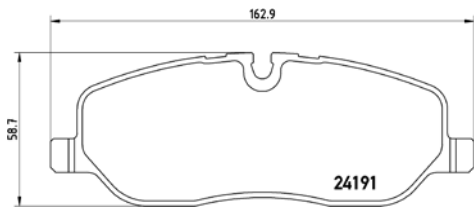

TX0758

PARTS LISTING

Brake Pads

TMD Number: 2419101

Model & Derivative	Year	Position
laNDroVer		
Discovery III 2.7 TDV6	05-09	Front
Discovery III 4.0 V6	05-09	Front
Discovery III 4.2 V8	05-09	Front
Discovery III 4.4 V8	05-09	Front
raNge roVer		
Range Rover III 3.0 TD6	02 on	Front
Range Rover III 4.4 V8	02 on	Front
Range Rover III 4.4i V8 Sport	07 on	Front

TX0759

TMD Number: 241920