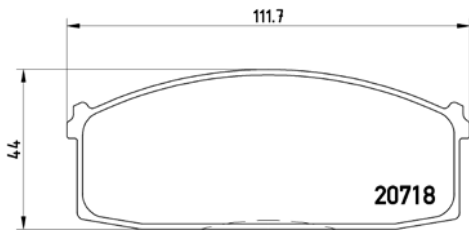

TMD Number: 2071802

Model & Derivative	Year	Position
MAzDA CoMM.		
B 1600	82-86	Front
B 2000	82-86	Front
B 2200 D	82-86	Front
NissAN		
Laurel 2.0 Local	80-87	Front
Laurel 280 Local	83-87	Front
Laurel Import	80-83	Front
Skyline 4 Cyl. 1800	82-87	Front
Skyline 4 Cyl. 2000	82-87	Front
Skyline 6 Cyl. 2.8 GLX	82-87	Front
Skyline 6 Cyl. 2.8 GTX	82-87	Front

TX0215

TMD Number: 2090401