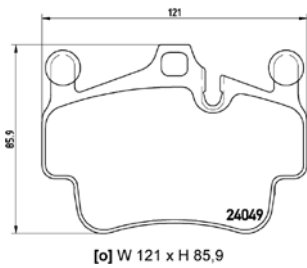

TX0712

TMD Number: 2404901