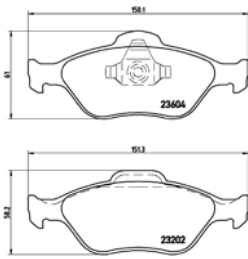

Model & Derivative | **Year** | **Position**

Nissan		
Debut	96 on	Front
Sabre 160 GX	94-97	Front
Sabre 160 GXi	94-97	Front
Sentra 140	92-97	Front
Sentra 160 SE	92-97	Front

tX0035 (suPersedes to tX0036)

tMdNuMber: **2320201**

tX0036

TMD Number: 2360406