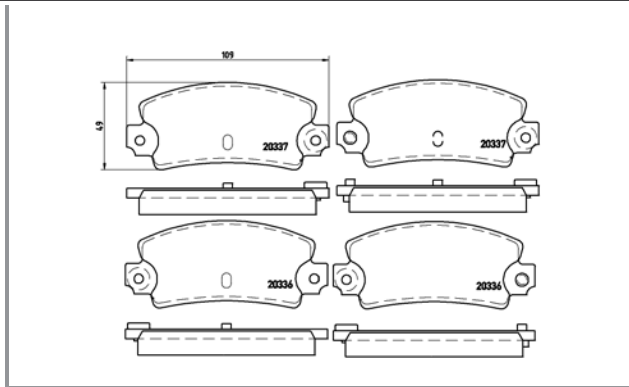

TX0237

PARTS LiSTing

Brake Pads

TMD Number: 2033602

Model & Derivative	Year	Position
reNAuIT		
R12	70-74	Front
R12 TS	70-74	Front
R5GTL	76-82	Front
R5L	76-82	Front
R5LS	76-82	Front
R5LSS	76-82	Front

TX0238

TMD Number: 2034402