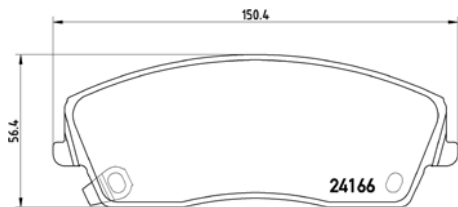

Model & Derivative	Year	Position
cHrYsler		
300 C	04 on	Front
300 C Tourer	04 on	Front
DoDge		
Charger	05 on	Front