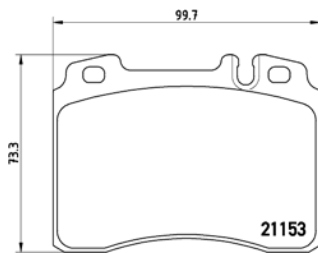

Model & Derivative   **Year**   **Position**

AlFA roMeo		
Alfa 6	79 on	Front

TX0213

TMD Number: 2115307