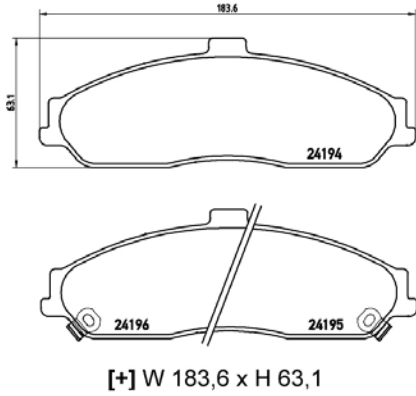

TMD Number: 2419401

Model & Derivative	Year	Position
NiSSaN CoMM.		
140 Pick-up	80-85	Front
140Y	76-79	Front
oPel		
Commadore 3.0	85-89	Rear
Record 380i/CD	93 on	Rear
Senator 3.0 Girling	82-86	Rear
Peugeot		
204	70-71	Front
304	70-71	Front
ToYoTa		
Corolla 1200	75-80	Front
Corolla 1600	75-80	Front
Corona 1600	68-74	Front
Corona 1700	68-74	Front
Corona 1900	70-74	Front
Corona 2000	70-74	Front
ToYoTa CoMM.		
Corolla Panel Van	80-82	Front