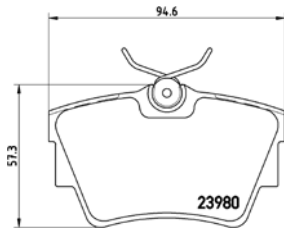

TX0696

PARTS LiSTing

Brake Pads

TMD Number: 2398001