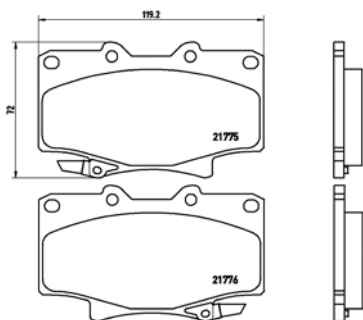

TX0417

TMD Number: 2177501

[+] W 119,2 x H 72

Model & Derivative	Year	Position

ToYoTa

Landcruiser Hardtop	90-96	Front

ToYoTa coMM.

Landcruiser 80 4.0	90-92	Front
Landcruiser 80 4.2 TD	90-97	Front
Landcruiser 80 4.2 TD 24V	95-97	Front
Landcruiser 80 4.5 24V	92-97	Front
Landcruiser V6 4X4	89-97	Front