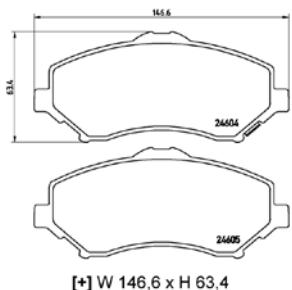

TX0855

TMD Number: 2460401