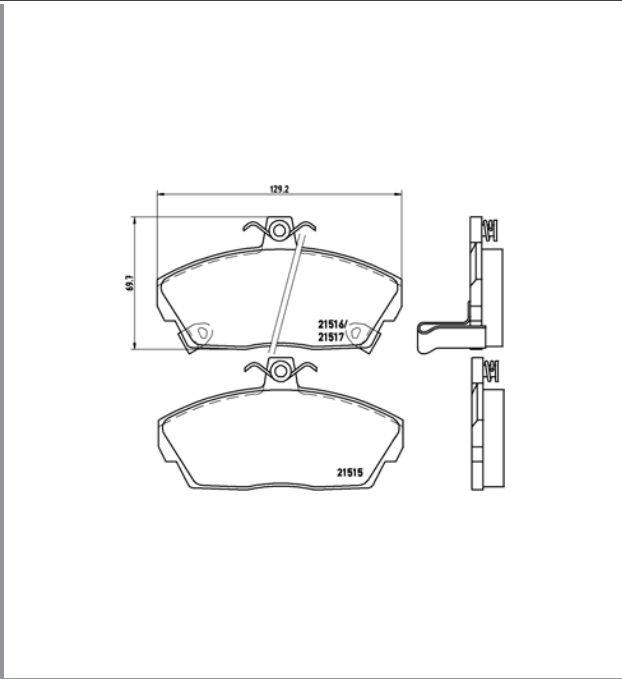

TMD Number: 2151503

Model & Derivative	Year	Position
LaNDRover		
Freelander I 1.8 (All Models)	98-05	Front
Freelander I 2.0 (All Models)	98-05	Front
Freelander I 2.0 Di	98-00	Front
Freelander I 2.0 TD4	00-05	Front
Freelander I 2.5 V6	00-05	Front
MahiNDRa		
Bolero 2.5 TD (All Models)	04 on	Front
Xylo 2.5 CRDe	09 on	Front
Mg		
ZR 120	01 on	Front
ZR TD	01 on	Front
RoveR		
Streetwise 1.4	03 on	Front
Streetwise 2.0 TD	03 on	Front
TaTa coMM.		
207 Diesel Worker	05 on	Front
Safari 2.2 TD	04 on	Front
Telcoline 2.0 TD 4X2 (All Models)	04 on	Front
Telcoline 2.0 TD 4X4 (All Models)	04 on	Front

TX0383

TMD Number: 2151801