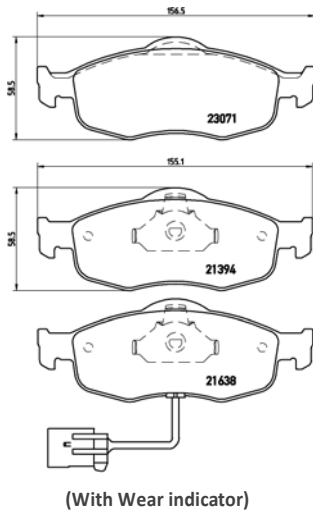

TMD Number: 2307104