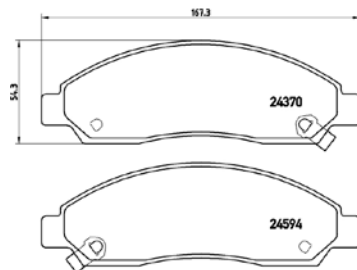

## tX0011

**TMD Number: 2437001**

[+] W 167,3 x H 54,3

**Model & Derivative**

**Year**

**Position**

**isuzu CoMM.**

KB/KBS Series 200 Base 14" Wheel 4X2	09 on	Front
KB/KBS Series 200i 14" Wheels	04-09	Front
KB/KBS Series 200i Fleetside Raised Body	04-09	Front
KB/KBS Series 240i LE 4X4 Raised Body	04-09	Front
KB/KBS Series 240i LE Raised Body	04-09	Front
KB/KBS Series 250 Base 14" Wheel 4X2	09 on	Front
KB/KBS Series 250 Double Cab 14" Wheels	04-09	Front
KB/KBS Series 250 Double Cab Fleetside Raised Body	04-09	Front
KB/KBS Series 250 Double Cab LE 4X4 Raised Body	04-09	Front
KB/KBS Series 250 Double Cab Raised Body	04-09	Front
KB/KBS Series 300 TDi Fleetside Raised Body	04-09	Front
KB/KBS Series 300 TDi LE 4X4 Raised Body	04-09	Front
KB/KBS Series 300 TDi LX Raised Body	04-09	Front
KB/KBS Series 350	04-09	Front
KB/KBS Series 360i	04-09	Front