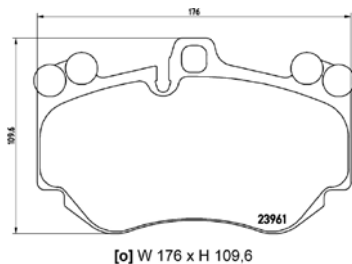

TX0691

TMD Number: 2396101