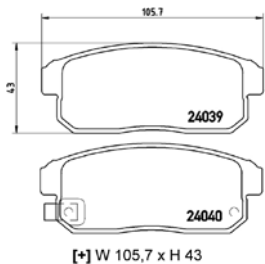

TMD Number: 2403901