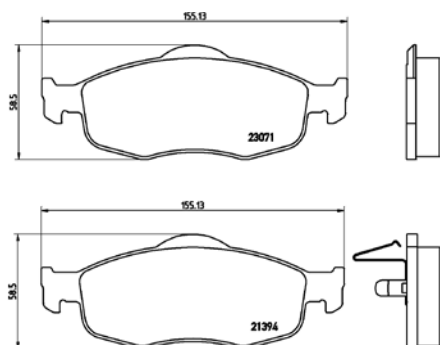

TX0149

TMD Number: 2139408

Model & Derivative	Year	Position
ForD		
Modeo 1.8 (All Models)	97-01	Front
Modeo 2.0i (All Models)	97 on	Front