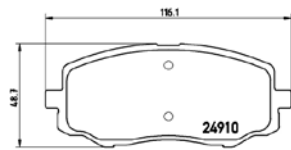

TMD Number: 2491001

[+] W 116,1 x H 48,7

Model & Derivative	Year	Position

HYuNDai		
i20	08 on	Front