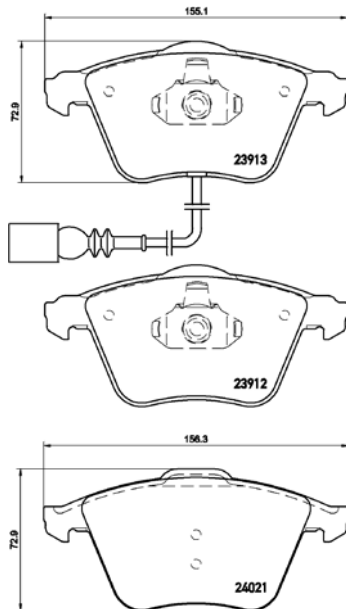

TX1095

TMD Number: 2391301

Model & Derivative	Year	Position
auDi		
A3	03-12	Front
A3 Sportback	04 on	Front
TT	06 on	Front
SeaT		
Leon	08 on	Front
VolkSwageN		
Golf VI	08 on	Front
Scirocco	08 on	Front