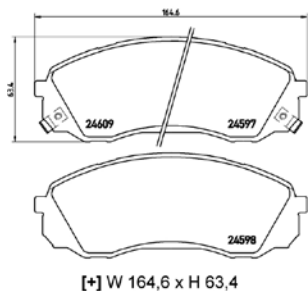

TMD Number: 2459701