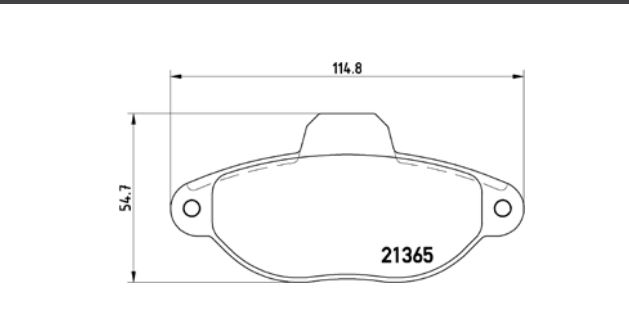

Model & Derivative	Year	Position
FiAT		
500 1.2 Pop	07 on	Front