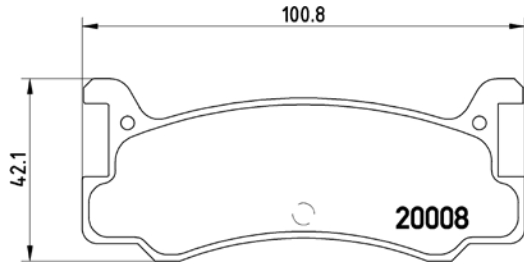

TX0145

PARTS LiSTing

Brake Pads

TMD Number: 2000801

Model & Derivative	Year	Position
DAiHATsu		
Charade IV 1.5	97-99	Rear
Gran Move	98 on	Rear
ForD		
Laser 1600	86-94	Rear
Laser 1600i Sport	86-94	Rear
Laser 2.0 GLE	86-94	Rear
Laser 2.0 GLi	86-94	Rear
Laser 2.0i RS	91-94	Rear
Laser GLi	86-94	Rear
Laser TX3 1600	86-94	Rear
Meteor 1600	86on	Rear
Meteor 2.0 GLE	86on	Rear
Meteor 2.0 GLi	86on	Rear
Meteor GLi	86on	Rear
Tracer 1.6i	95-05	Rear
Tracer 1.6i Sport	95-05	Rear
MAzDA		
323 1.6 EGi	85-88	Rear
323 1.6 GLE FWD	86on	Rear
323 160 Midge	91 on	Rear
323 160 Sting	91 on	Rear
323 2.0 16V	91-95	Rear
323 2.0 EGi	89-91	Rear
323 2.0 SLE	89-91	Rear
323 2.0 SLi	89-91	Rear
323 200E	91-95	Rear
323 200i	91-94	Rear
323 EGi	91-95	Rear
323 SLi	91-95	Rear
MX 5	92-93	Rear

TX0146

TMD Number: 2098101