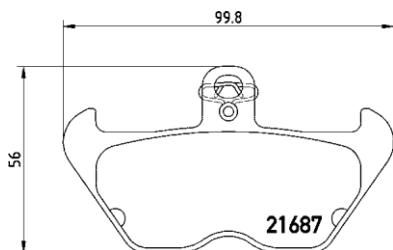

TX0405

TMD Number: 2168701

Model & Derivative	Year	Position

bMW		

Motorrad K-Series/R-Series