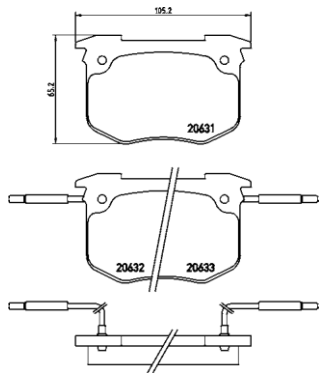

TMD Number: 2063101