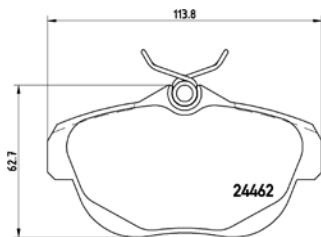

TX0810

PARTS LiSTing

Brake Pads

TMD Number: 2445902

Model & Derivative	Year	Position
PorscHe		
911 Targa (997)	08 on	Front
Boxter	12 on	Front
Cayman	12 on	Front

TX0811

TMD Number: 2446201

Model & Derivative	Year	Position
ciTroen		
C6	05 on	Rear

TX0812

TMD Number: 2446501

Model & Derivative	Year	Position
ciTroen		
Jumper	06 on	Rear
FiaT		
Ducato	06 on	Rear
PeugeoT		
Boxer	06 on	Rear