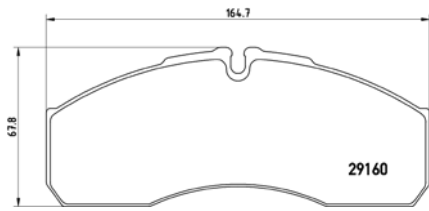

TX0924

PARTS LiSTing

Brake Pads

TMD Number: 2916002

Model & Derivative	Year	Position
iVeCo		
Daily III	99 on	Front
NiSSaN		
Atleon	00 on	Front
reNault		
Truck Mascott Truck Maxity	99-04 07 on	Front Front

TX0929

TMD Number: 2919001