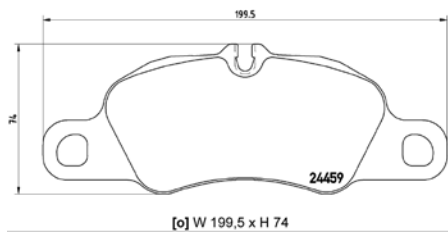

TX0810

PARTS LiSTing

Brake Pads

TMD Number: 2445902

Model & Derivative	Year	Position
PorscHe		
911 Targa (997)	08 on	Front
Boxter	12 on	Front
Cayman	12 on	Front

TX0811

TMD Number: 2446201