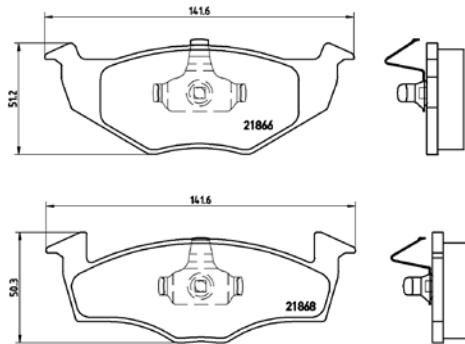

tX0100

PArts Listing

Brake Pads

TMD Number: 2138603

Model & Derivative	Year	Position
Nissan		
Sabre200 GXi	94-97	Front
Sabre200 GXi	97-00	Front
Sabre 200 STi	97-00	Front
Sentra 200 GSi 16V	97-02	Front
Sentra 200 STi 16V	92-02	Front

tX0101

TMD Number: 2186601

Model & Derivative	Year	Position
VoIKsWaGeN		
Polo Classic I 1.4i	97-01	Front
Polo Playa 1.4i	98-01	Front

tX0102

TMD Number: 2000201

Model & Derivative	Year	Position
ForD CoMM.		
Spectron 2.2 Mini Bus	92-00	Front
MazDa CoMM.		
Marathon 2.2 Mini Bus	91-03	Front
Marathon 2.2 Van	91-03	Front