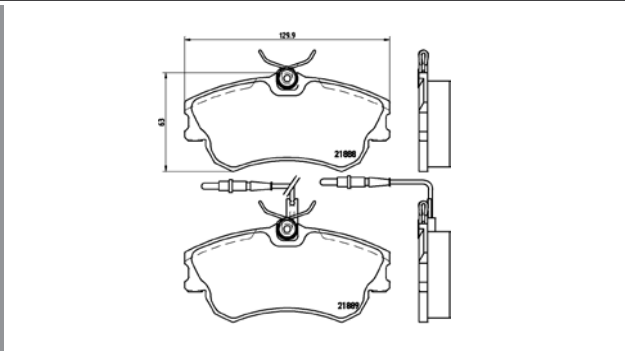

TX0437

PARTS LiSTing

Brake Pads

TMD Number: 2188801

Model & Derivative	Year	Position
ReNauLT		
Espace 2.0	97-00	Front
Espace 2.0 Expression	97on	Front
Espace 2.2 12V TD	96-00	Front
Grand Espace 2.0	97-00	Front
Grand Espace 3.0 V6	00-02	Front
Grand Espace 3.0 V6	97-00	Front

TX0438

TMD Number: 2189801