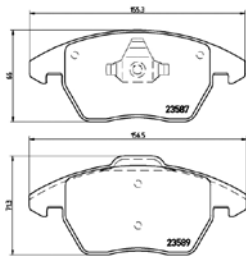

TMD Number: 2358704

[-] W 155,3/156,5 x H 66/71,3

(No wear indicator)

Model & Derivative	Year	Position
auDi		
A3 Sportback 1.4 TFSi	9/07 on	Front
A3 Sportback 1.6 TDi	11 on	Front
A3 Sportback 1.8 TFSi	11/06 on	Front
A3 Sportback 1.9 TDi	9/04 on	Front
A3 Sportback 2.0 FSi	04 on	Front
A3 Sportback 2.0 TDi	05-08	Front
A3 Sportback 2.0 TDi Quattro	05-08	Front
A3 Sportback 2.0 TFSi	04-08	Front
A3 Sportback 2.0 TFSi Quattro	04 on	Front
A3 Sportback 3.2 Quattro	9/04 on	Front
TT 1.8 TFSi Coupe	08 on	Front
TT 1.8 TFSi Roadster	08 on	Front
TT 2.0 TDi Coupe	08 on	Front
TT 2.0 TDi Roadster Quattro	08 on	Front
TT 2.0 TFSi Coupe	06 on	Front
TT 2.0 TFSi Coupe Quattro	08 on	Front
TT 2.0 TFSi Roadster	07-10	Front
TT 3.2 Coupe	06 on	Front
TT 3.2 V6 Roadster Quattro	06 on	Front
ciTroeN		
C4 VTi Coupe	10 on	Front
C4 VTi Seduction	10 on	Front
C4 VTS Coupe	04-09	Front
PeugeoT		
207 1.6 GTi	06 on	Front
207 GTi THP 128kW	10 on	Front
3008 1.6 THP Turbo	09 on	Front
3008 2.0 HDi	09 on	Front
307 2.0 XS	05-07	Front
307 2.0 XS HDi	01-04	Front
308 1.6 XT	07 on	Front
X-Line 2.0 CC	05 on	Front
seaT		
Altea 2.0 FSi	04-09	Front
Altea 2.0 TDi	04 on	Front
Altea 2.0 TFSi	06-09	Front
Ibiza 1.6	08 on	Front
Leon 2.0 FSi	05-08	Front
Leon 2.0 T FSi	05-08	Front
Leon 2.0 TDi	05 on	Front
VolkswageN		
Caddy MPV 1.6	04 on	Front
Caddy MPV 1.9 TDi	04 on	Front
Caddy MPV 1.9 TDi Maxi	08 on	Front
Caddy MPV 2.0 SDi	04-10	Front
Eos 1.4 TSi Cabrio	07 on	Front
Eos 2.0 FSi	07 on	Front
Eos 2.0 TFSi	07 on	Front
Golf V 1.6 Comfortline	04-08	Front
Golf V 1.6 Trendline	04-08	Front
Golf V 1.9 TDi Comfortline	04-08	Front
Golf V 2.0 Comfortline	04-08	Front
Golf V 2.0 FSi Sport	04-08	Front
Golf V 2.0 TDi Sport	04-08	Front
Golf V 2.0 Trendline	04-08	Front
Golf V GTi	04-08	Front
Golf V GTi DSG	04-08	Front
Golf V R32 4 Motion	04-08	Front
Golf VI 1.4 TSi Comfortline 90kW	09 on	Front
Golf VI 1.4 TSi Highline 118kW	09 on	Front
Golf VI 1.4 TSi Trendline 90kW	09 on	Front
Golf VI 1.6 TDi Comfortline 77kW	09 on	Front
Golf VI 1.6 TDi Comfortline DSG	09 on	Front
Golf VI 1.6 Trendline	09 on	Front