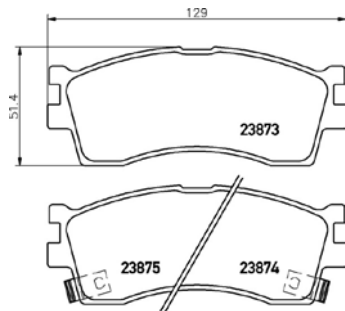

TX0662

PARTS LiSTing

Brake Pads

TMD Number: 2387301