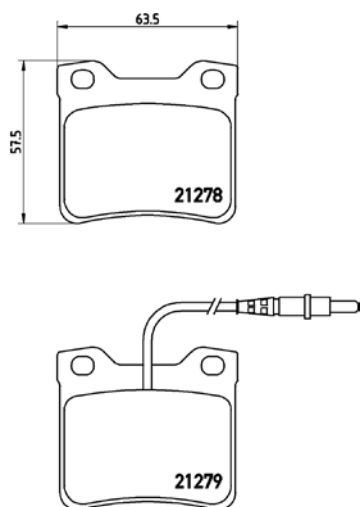

Model & Derivative	Year	Position
MeRceDeS-beNz coMM.		
V-Class V230	98-03	Rear
Vito 108 CDi 2.2 W638	99-03	Rear
Vito 108 D 2.3 W638	96-03	Rear
Vito 110CDi 2.2 W638	99-03	Rear
Vito 110TD 2.3 W638	97-03	Rear
Vito 112CDi 2.2 W638	98-03	Rear
Vito 113CDi 2.0 W638	97-03	Rear
Vito 114CDi 2.3 W638	97-03	Rear
PeugeoT		
106Series I 1.0	91-96	Rear
106Series I 1.1	91-96	Rear
106Series II 1.0	96-04	Rear
106Series II 1.1	96-04	Rear
406 Series 2.0 (All Models)	00-04	Rear
406 Series 2.0 HDi 110	98-04	Rear
406 Series 2.0 ST HDi 90	02-04	Rear
406 Series 2.0 T	96-04	Rear
406 Series 2.2 ST	01-04	Rear
406 Series 3.0 SV V6	00-04	Rear
406 Series 3.0 SV V6 Coupe	00-04	Rear
406 Series Estate	96-04	Rear
406 Series Si	96-04	Rear
406 Series SLi	96-04	Rear
406 Series STi	96-04	Rear
605 Series 2.0	89-99	Rear
605 Series 2.0 Turbo	91-99	Rear
605 Series Sri 3.0 V6	96-97	Rear
605 Series SV 3.0 V6	96-99	Rear
607 Series 3.0 V6 24V	00 on	Rear