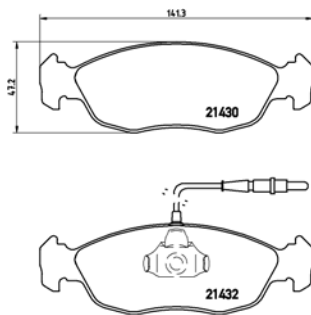

TX0358

TMD Number: 2143001