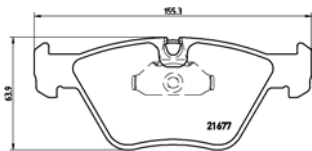

# PArts ListING

Brake Pads

**TMD Number: 2068703**

(13.5 mm Thick)

Model & Derivative	Year	Position
<b>ForD</b>		
Sierra XR8	86-87	Rear
<b>MerCeDes-BeNz</b>		
190E W201	84-92	Rear

**tX0039**

**TMD Number: 2167703**