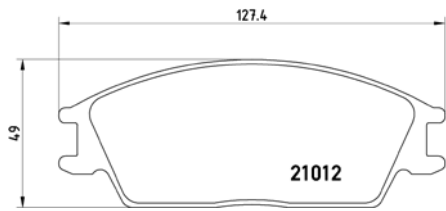

TMD Number: 2101204

Model & Derivative	Year	Position
hoNDa		
Accord 1.8	83-85	Front

tX0030

TMD Number: 2193402