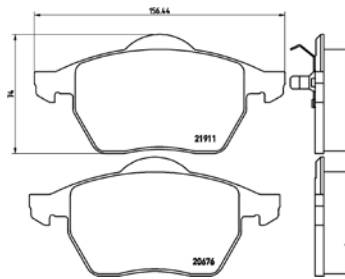

TMD Number: 2191102

Model & Derivative	Year	Position
auDi		
A4 Avant 2.4	98-01	Front
A4 Avant 2.4 Quattro	97-01	Front
A4 Avant 2.5 TDi	97-01	Front
A4 Avant 2.5 TDi Quattro	01-04	Front
A4 Avant 2.5 TDi Quattro	97-01	Front
A4 Avant 2.6	96-01	Front
A4 Avant 2.6 Quattro	96-01	Front
A4 Avant 2.8	96-01	Front
A4 Avant 2.8 Quattro	96-01	Front
TT 1.8 T Coupe	98-06	Front
TT 1.8 T Coupe Quattro	98-06	Front
TT 1.8 T Roadster	98-06	Front
TT 1.8 T Roadster Quattro	98-06	Front
SeaT		
Alhambra 1.9 TDi	96-10	Front
Alhambra 2.0i	96-10	Front
Ibiza 1.8 T Cupra FR	04-08	Front
Ibiza 1.8 T Cupra R	04-08	Front
voLkSWageN		
Beetle 1.8 T	99-11	Front
Beetle 2.0	00-11	Front
Golf III 2.8 VR6	96-99	Front
Golf IV 1.8 GTi Turbo	99 on	Front
Jetta III 2.8 VR6 Executive	97-99	Front
Jetta IV 2.3 V5	99 on	Front
Passat 1.8 T	01-05	Front
Passat 2.8 V6 4 Motion	00-05	Front
Sharan 1.8 T	01-09	Front
Sharan 1.8 T	99-01	Front
Sharan 1.9 TDi	02-09	Front
Sharan 2.0	99-09	Front
Sharan 2.8 VR6	00-07	Front
Sharan 2.8 VR6	99-01	Front