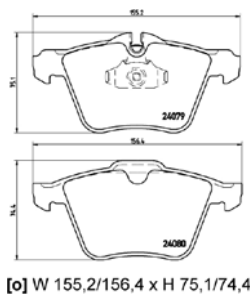

TX0725

TMD Number: 2407901