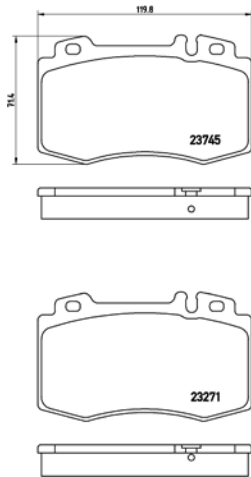

TX0641 (See TX0513)

PARTS LISTING

Brake Pads

TMD Number: 2374502

Model & Derivative   **Year**   **Position**

Mercedes-Benz		
C-Class S203 Series C180 Kompressor	02-07	Front
C-Class S203 Series C200 Kompressor	01-07	Front
C-Class S203 Series C220 CDi	01-07	Front
C-Class S203 Series C230	05-07	Front
C-Class S203 Series C240	01-07	Front
C-Class S203 Series C270 CDi	01-07	Front
C-Class S203 Series C320	01-07	Front
C-Class S203 Series C320 CDi	05-07	Front
C-Class S203 Series C350	05-07	Front
C-Class S203 Series C55 AMG	04-07	Front
C-Class W203 Series C180K Classic	02-07	Front
C-Class W203 Series C200 CDi	00-07	Front
C-Class W203 Series C200K Classic	00-07	Front
C-Class W203 Series C220 CDi Classic	02-07	Front
C-Class W203 Series C230K Sport	04-07	Front
C-Class W203 Series C240 Elegance	00-07	Front
C-Class W203 Series C270 CDi Elegance	00-07	Front
C-Class W203 Series C280 Elegance	05-07	Front
C-Class W203 Series C32 AMG Kompressor	01-07	Front
C-Class W203 Series C320 CDi Elegance	05-07	Front
C-Class W203 Series C320 Elegance	00-07	Front
C-Class W203 Series C350 Elegance	05-07	Front
C-Class W203 Series C55 AMG	04-07	Front
CLK-Class A209 Series CLK350 Cabrio	05 on	Front
CLK-Class A209 Series CLK500 Cabrio	03 on	Front
CLK-Class A209 Series CLK55 AMG Cabrio	02 on	Front
CLK-Class C209 Series Coupe CLK350	05 on	Front
CLK-Class C209 Series Coupe CLK500	02 on	Front
CLK-Class C209 Series Coupe CLK55 AMG	02 on	Front
CLS-Class C219 Series CLS350	04-10	Front
CLS-Class C219 Series CLS350 CGI	09-10	Front
CLS-Class C219 Series CLS500	04 on	Front
E-Class S211 Series Estate E280 T	05-09	Front
E-Class S211 Series Estate E320 T CDi	05-09	Front
E-Class S211 Series Estate E350 CGI	06-09	Front
E-Class S211 Series Estate E350 T	05-09	Front
E-Class S211 Series Estate E500 T	03-09	Front
E-Class W211 Series E280 CDi	05-08	Front
E-Class W211 Series E320	02-08	Front
E-Class W211 Series E320 CDi	02-08	Front
E-Class W211 Series E350	05-08	Front
E-Class W211 Series E350 CGI	07-08	Front
E-Class W211 Series E500	02-08	Front
M-Class W163 Series ML 270 CDi	99-05	Front
M-Class W163 Series ML 320	98-02	Front
M-Class W163 Series ML 350	02-05	Front
M-Class W163 Series ML 430	98-05	Front
M-Class W163 Series ML 500	01-05	Front
M-Class W163 Series ML 55 AMG	00-05	Front
S-Class C215 Series Coupe CL500	99-06	Front
S-Class C215 Series Coupe CL55 AMG	99-06	Front
S-Class C215 Series Coupe CL600	99-06	Front
S-Class W220 Series S280	98-05	Front
S-Class W220 Series S320	98-05	Front
S-Class W220 Series S320 CDi	99-06	Front
S-Class W220 Series S350	02-06	Front
S-Class W220 Series S430	98-05	Front
S-Class W220 Series S500	98-05	Front
S-Class W220 Series S500 4 Matic	98-05	Front
S-Class W220 Series S55 AMG	99-05	Front
S-Class W220 Series S600	98-05	Front
SL-Class R129 Series SL 280	93-01	Front
SL-Class R129 Series SL 320	98-01	Front
SL-Class R129 Series SL 500	98-01	Front
SL-Class R129 Series SL 600	92-01	Front
SL-Class R230 Series SL500	01 on	Front
SLK-Class R171 Series SLK350	04-10	Front