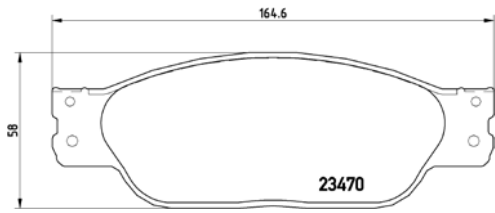

TX0568

PARTS LiSTing

Brake Pads

TMD Number: 2347001