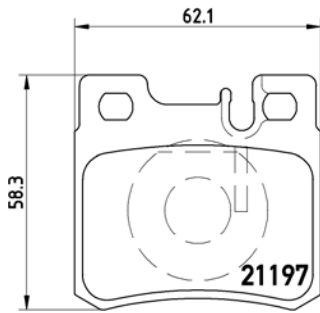

TX0329

PARTS LISTING

Brake Pads

TMD Number: 2119701