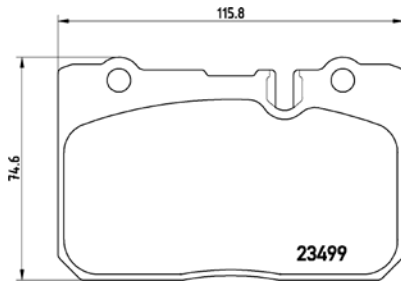

TX1050

TMD Number: 2349901