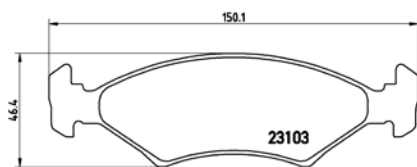

TMD Number: 231030

[-] W 150,1 x H 46,4

Model & Derivative	Year	Position
FoRD		
Escort 1.3 FWD	81-86	Front
Ford Escort 1.6 FWD	81-86	Front
Ford Escort Sport	81-86	Front
Ford Escort XR3	81-86	Front
Ford Escort XR3i	84-86	Front
Ford Ikon (All Models)	96-06	Front
Ford Ikon 1.6 CLX	96-06	Front
Ford Ikon 1.6 LX	96-06	Front
Ford Ka	08 on	Front
Ford Sapphire 1.6	89-93	Front
Ford Sapphire 2.0	89-93	Front
Ford Sapphire 2.3	89-93	Front
Ford Sierra 1.6	83-86	Front
Ford Sierra 1.6	87-93	Front
Ford Sierra 2.0	83-86	Front
Ford Sierra 2.0	87-93	Front
Ford Sierra 2.3	83-86	Front
Ford Sierra 2.3	87-93	Front
FoRD coMM.		
Bantam LDV 1300	82-86	Front
Bantam LDV 1400	86-94	Front
Bantam LDV 1600	84-94	Front
kia		
Carens 1.8 LS	00-02	Front
Sephia 1.5 LS	98-00	Front
Sephia 1.5 RS	98-00	Front
MazDa		
121	96-03	Front
323 1.3	80-81	Front
323 1.4	80-81	Front
323 1.6	80-81	Front
MazDa coMM.		
Rustler 1400	85-93	Front
Rustler 1600	86-94	Front
oPeL		
Kadett 180i	90-93	Front
Kadett 2.0 GSi	90-93	Front
Kadett 2.0 GSi 16V	89-93	Front
Kadett CUB 140	90-93	Front
Kadett CUB 160	90-93	Front
Monza 1.6	89-93	Front
ToYoTa		
Cressida 2.0 GLi	89-92	Front
Cressida 2.4i	87-92	Front
Cressida 2.4i	87-92	Front
Cressida 2.8i	85-86	Front
Cressida 2.8i	86-89	Front
Cressida 3.0i Twin Cam	89-92	Front
Cressida All Models Excl. 2.4i, 2.8i	80-92	Front
TvR		
Chimaera	92 on	Front
Griffith	90 on	Front