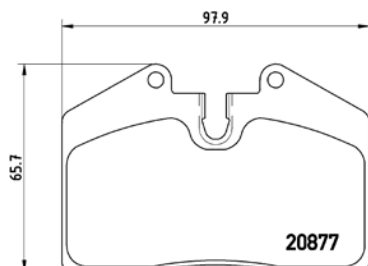

TX0273

TMD Number: 2087702

Model & Derivative	Year	Position
PorsChE		
1964/2	88 on	Front
1964/4	88 on	Front+Rear
911 Targa	81 on	Front+Rear
911 Targa Coupe	81 on	Front +Rear
928S	85 on	Rear
944 S2	87 on	Front +Rear
944 Turbo Coupe	85-88	Rear
964 Turbo	90 on	Rear
968 3.0	91 on	Front + Rear