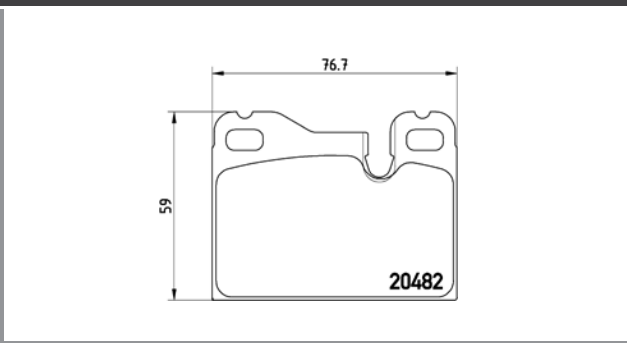

Model & Derivative	Year	Position
PorsChE		
924 S Carrera	85-88	Rear
924 S Sport	85-88	Rear
924 S Turbo	85-88	Rear
928 S	80-85	Rear
944	81 on	Rear

Model & Derivative	Year	Position
PorsChE		
924 S Carrera	85-88	Rear
924 S Sport	85-88	Rear
924 S Turbo	85-88	Rear
928 S	80-85	Rear
944	81 on	Rear

TX0251

TMD Number: 2048802