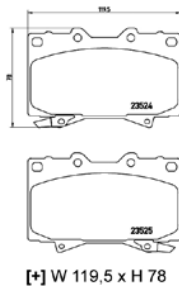

TX0582

TMD Number: 2352402