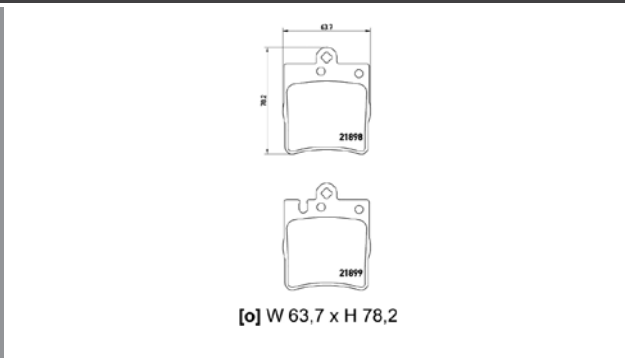

Model & Derivative	Year	Position
MeRceDeS-beNz		
C-Class CL203 Series C230	05-11	Rear
C-Class CL203 Series C230 Kompressor	01-11	Rear
C-Class S203 Series C180 Kompressor	02-07	Rear
C-Class S203 Series C200 Kompressor	01-07	Rear
C-Class S203 Series C220 CDi	01-07	Rear
C-Class S203 Series C230	05-07	Rear
C-Class S203 Series C240	01-07	Rear
C-Class S203 Series C270 CDi	01-07	Rear
C-Class S203 Series C320	01-07	Rear
C-Class S203 Series C320 CDi	05-07	Rear
C-Class S203 Series C350	05-07	Rear