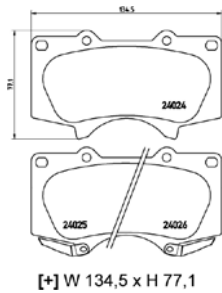

TMD Number: 2402401

[+]  
W 134,5 x H 77,1

Model & Derivative	Year	Position
<b>ToYoTa</b>		
FJ Cruiser 4.0i 4X2	11 on	Front
FJ Cruiser 4.0i 4X4	11 on	Front
Fortuna 3.0 D-4D 4X4	06 on	Front
Fortuna 3.0 D-4D RB	06 on	Front
Fortuna 4.0 4X4	06 on	Front
Fortuna 4.0 RB	06 on	Front
Landcruiser Prado 3.0 D-4D	02-10	Front
Landcruiser Prado 3.0 D-4D	10 on	Front
Landcruiser Prado 3.0 TDi GX	03-10	Front
Landcruiser Prado 3.0 TDi VX	03-10	Front
Landcruiser Prado VX 4.0 V6	03-10	Front
<b>ToYoTa coMM.</b>		
Hilux 3.0 D-4D Raider Raised Body 4X2	05 on	Front