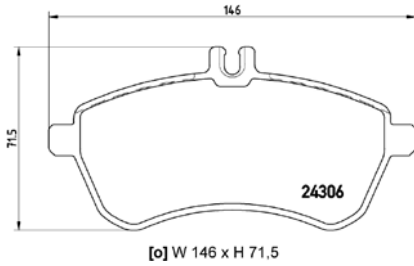

TX0779

PARTS LiSTing

Brake Pads

TMD Number: 2430601

Model & Derivative	Year	Position

Mercedes-benz		
C-Class W 204 Series C180 CGI	07 on	Front

TX0780

TMD Number: 2430602