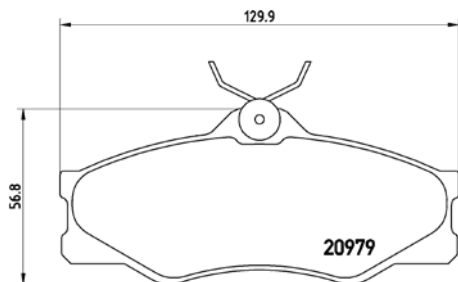

oPel

Astra 160i Estate	95-98	Front
Astra 160i Estate	95-98	Front
Astra 160iE	7/93-95	Front
Astra 160iE	93-95	Front
Astra 160iE	96-98	Front
Astra 160iE	96-98	Front
Astra 160iS	93-95	Front
Astra 160iS	96-98	Front
Astra 180i	9/93-95	Front
Astra 180i	96-98	Front
Astra 200i	7/93-95	Front
Astra 200i	93-98	Front
Astra 200i	96-98	Front
Astra 200i	96-98	Front
Astra 200i Estate	96-97	Front
Astra 200i Estate	96-97	Front
Astra 200iE	7/93-95	Front
Astra 200iE	93-95	Front
Astra 200iE	96-98	Front
Astra 200iE	96-98	Front
Astra Euro 160i	6/98 on	Front
Astra Euro 160i	98 on	Front
Astra Euro 160i Estate	98 on	Front
Astra Euro 160i Euro Estate	6/98 on	Front
Astra Euro 200 iE	98-99	Front
Astra Euro 200i	98-99	Front
Astra Euro 200i Estate	98-00	Front
Astra Euro 200i Euro Estate	6/98-99	Front
Astra Euro 200i Euro Estate	98-00	Front
Astra Euro 200i SE	6/98-99	Front
Astra Euro 200i SE	98-99	Front
Astra Euro 200iE	6/98-99	Front
Kadett 160iS	93-95	Front
Kadett 160iS	96-98	Front
Kadett 200iS	7/93-98	Front
Kadett Euro 160i	98 on	Front
Kadett Euro 200i	98 on	Front
Kadett Euro 200iS	98 on	Front
Kadett Euro 200iSE	98 on	Front

tX0073

TMD Number: 2097904