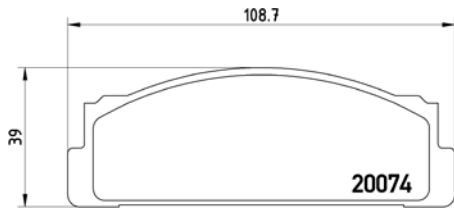

TMD Number: 2007404