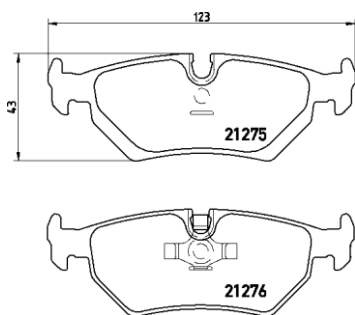

TMD Number: 2127501

Model & Derivative	Year	Position
aSToN MaRTiN		
DB7	94-99	Rear
ciTRoeN		
Citroen	96-02	Rear
FiaT		
Ulysse	95-02	Rear
PeugeoT		
806	95-02	Rear

TX0338

TMD Number: 2127801