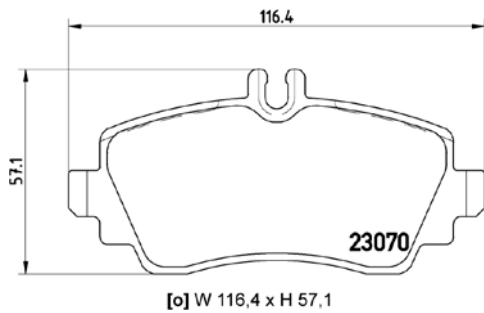

Model & Derivative	Year	Position
MerCeDes-BeNz		
A-Class W168 Series A 140	97-04	Front

TX0132

TMD Number: 2307004