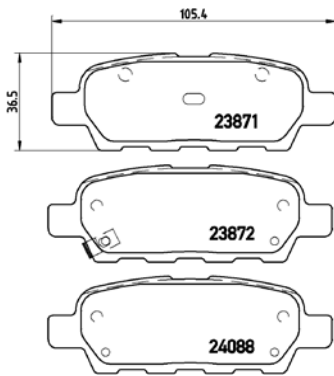

Model & Derivative | **Year** | **Position**

NissaN		
Murano 3.5i V6	05 on	Rear
Qashqai 1.5 DCi	07 on	Rear
Qashqai 1.6 Acenta	07 on	Rear
Qashqai 1.6 Visia	07 on	Rear
Qashqai 2.0 Acenta	07 on	Rear
Qashqai 2.0 DCi 4X2 Acenta Diesel	07 on	Rear
Qashqai 2.0 DCi 4X4 Tekna Diesel	07 on	Rear
X-Trail 2.0 4X2	01-07	Rear
X-Trail 2.0 4X2	07-10	Rear
X-Trail 2.0 4X4	01-07	Rear
X-Trail 2.0 DCi 4X2	07-10	Rear
X-Trail 2.0 DCi 4X2 Manual	11 on	Rear
X-Trail 2.0 DCi 4X4	07-10	Rear
X-Trail 2.2 DCi 4X2	01-07	Rear
X-Trail 2.2 DCi 4X4	01-07	Rear
X-Trail 2.5 4X2	01-07	Rear
X-Trail 2.5 4X4	01-07	Rear
X-Trail 2.5 4X4 Petrol	07-10	Rear
X-Trail 2.5 LE CVT 4X4	11 on	Rear
X-Trail 2.5 SE 4X4 Manual	11 on	Rear
Renault Koleos 2.0 DCi 2X4	08 on	Rear
Renault Koleos 2.0 DCi 4X4	08 on	Rear
Renault Koleos 2.5 4X2 Dynamique	08 on	Rear
Renault Koleos 2.5 4X4 Dynamique	08 on	Rear
Suzuki Grand Vitara 2.4i AWD	08 on	Rear
Suzuki Grand Vitara 3.2i AWD	08 on	Rear