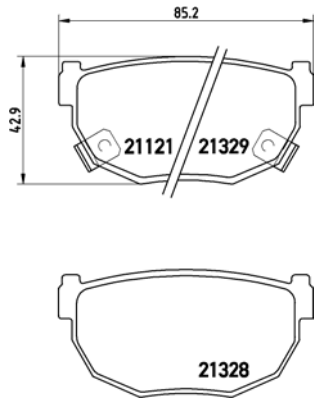

TX0313

TMD Number: 2112102