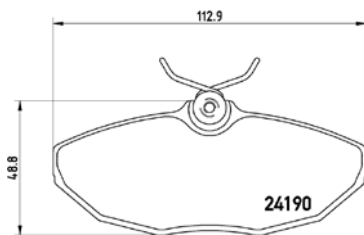

TX0757

TMD Number: 2419001

[-] W 112,9 x H 48,8

Model & Derivative | **Year** | **Position**

Jaguar		
S-Type	99 on	Rear
XJ	03 on	Rear