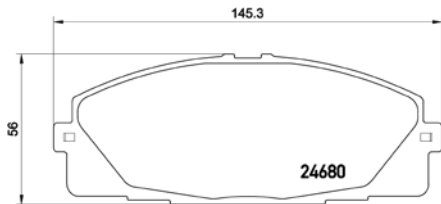

Model & Derivative	Year	Position
ToYoTa CoMM.		
Quantum 2.5 D-4D Bus	03-11	Front
Quantum 2.5 D-4D Bus	12on	Front
Quantum 2.5 D-4D Panel Van	03-11	Front
Quantum 2.5 D-4D Panel Van	12on	Front
Quantum 2.7 14 Seater	03-11	Front
Quantum 2.7 14 Seater	12on	Front
Quantum 2.7 Panel Van	03-11	Front
Quantum 2.7 Panel Van	12on	Front

TX1079

TMD Number: 2075303