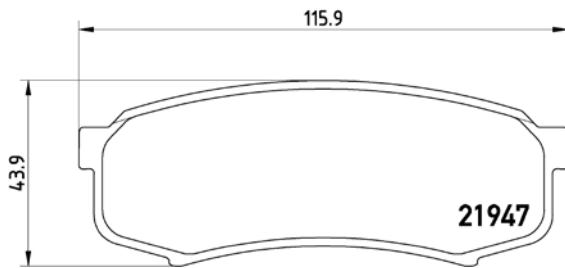

Model & Derivative

Year

Position

MiTsuBishi

Pajero 3.2 D-ID GLS	07 on	Rear
Pajero 3.2 D-ID GLX	07 on	Rear
Pajero 3.2 D-ID Sport	07 on	Rear
Pajero II 3.8 V6 GLS	07 on	Rear
Pajero IV 3.2 Di-D 2X4	07 on	Rear
Pajero IV 3.2 Di-D 4X4	07 on	Rear
Pajero IV 3.2 TD	09 on	Rear
Pajero IV 3.8 V6	07 on	Rear

ToYoTa

FJ Cruiser 4.0i 4X2	11 on	Rear
FJ Cruiser 4.0i 4X4	11 on	Rear
Landcruiser GX100 Diesel 4X2	98 on	Rear
Landcruiser GX100 Petrol 4.5	98 on	Rear
Landcruiser Prado 3.0 D-4D	00-02	Rear
Landcruiser Prado 3.0 D-4D	02-10	Rear
Landcruiser Prado 3.0 D-4D	10 on	Rear
Landcruiser Prado 3.0 TDi GX	97-03	Rear
Landcruiser Prado 3.0 TDi VX	97-03	Rear
Landcruiser Prado 4.0 V6 VVTi	10 on	Rear
Landcruiser Prado 4.0 V6 VX	03-10	Rear
Landcruiser Prado GX 3.4 V6	97-03	Rear
Landcruiser Prado VX 3.4 V6	97-03	Rear
Landcruiser Station Wagon (A & L) 4.2	93-98	Rear
Landcruiser VX 100 TDi 4.2	98 on	Rear
Landcruiser VX Station Wagon	97-98	Rear

ToYoTa

Landcruiser 4.2 TD	90 on	Rear
Landcruiser 4.5 D-4D	12 on	Rear
Landcruiser 4.6 V8	12 on	Rear
Landcruiser 4.7 V8	08 on	Rear
Landcruiser GX Diesel 4.2	97-06	Rear
Landcruiser VX Petrol	97-06	Rear
Landcruiser VX TDi	97-06	Rear