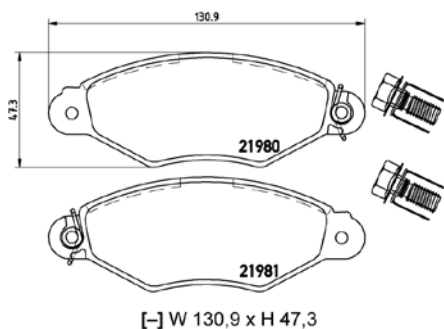

TX0458

TMD Number: 2198004