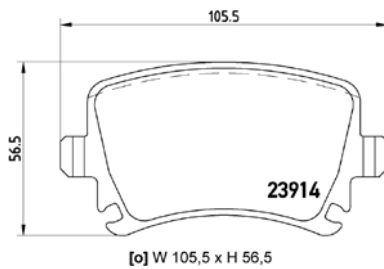

TMD Number:	2391402	Model & Derivative	Year	Position

Volkswagen				
Jetta 5 1.2 TSi	10 on	Rear		
Jetta 5 1.4 TSi Comfortline 90kW	10 on	Rear		
Jetta 5 1.4 TSi Highline 118kW	10 on	Rear		
Jetta 5 1.4 TSi Trendline 90kW	10 on	Rear		
Jetta 5 1.6 Comfortline	06 on	Rear		
Jetta 5 1.6 TDi 77kW	10 on	Rear		
Jetta 5 1.6 Trendline	06 on	Rear		
Jetta 5 1.9 TDi Comfortline	06 on	Rear		
Jetta 5 2.0 Comfortline	06 on	Rear		
Jetta 5 2.0 TDi Sportline	06 on	Rear		
Jetta 5 2.0 Trendline	06 on	Rear		
Jetta 5 2.0 TSi DSG	06 on	Rear		
Jetta 5 2.0 TSi Manual	06 on	Rear		
Jetta VI 2.0 TDi Highline	11 on	Rear		
New Polo 1.6 TDi Comfortline 77kW	10 on	Rear		
New Polo 1.6i Comfort 77kW Triptronic	10 on	Rear		
New Polo 1.6i Comfortline 77kW	10 on	Rear		
New Polo 1.6i Trendline 77kW	10 on	Rear		
Passat 1.8 TSi	07-10	Rear		
Passat 1.9 TDi Comfortline	05 on	Rear		
Passat 2.0 FSi Comfortline	05-07	Rear		
Passat 2.0 TDi Highline 103kW	09 on	Rear		
Passat 2.0 TDi Highline 81kW	05-10	Rear		
Passat 3.2 Sportline	05 on	Rear		
Passat CC 2.0 TDi DSG	09 on	Rear		
Passat CC 2.0 TSi DSG	09 on	Rear		
Passat CC 2.0 TSi Manual	09 on	Rear		
Passat CC 3.2 V6 DSG	09 on	Rear		
Passat III 1.8 TSi Comfortline DSG	11 on	Rear		
Passat III 2.0 TDi Comfortline DSG	11 on	Rear		
Polo Classic II 1.9 TDi 96kW Highline	04 on	Rear		
Polo Classic II 2.0 Highline	04 on	Rear		
Polo Hatch 1.8 GTi	06 on	Rear		
Polo Hatch 1.9 TDi 96kW Highline	04 on	Rear		
Polo Hatch 2.0	04 on	Rear		
Sirroco 1.4 TSi	09 on	Rear		
Sirroco 2.0 R	09 on	Rear		
Sirroco 2.0 TSi	09 on	Rear		
Sirroco 2.0 TSi DSG	09 on	Rear		
Tiguan 1.4 TSi 4 Motion 110kW	07 on	Rear		
Tiguan 2.0 TDi 4 Motion 103kW	07 on	Rear		
Tiguan 2.0 TFSi 4 Motion 147kW	07 on	Rear		
Tiguan 2.0 TSi 4 Motion	11 on	Rear		
Touran 1.2 TSi	10 on	Rear		
Touran 1.6 Trendline	04-10	Rear		
Touran 1.9 TDi Trendline	04-10	Rear		
Touran 1.9 TDi Trendline DSG	04-10	Rear		
Touran 2.0 FSi Highline	04-10	Rear		
Touran 2.0 TDi	10 on	Rear		
Touran 2.0 TDi Highline	04-10	Rear		
Touran 2.0 TDi Highline DSG	04-10	Rear		
Volkswagen COMM.				
Caddy Panel Van 2.0 SDi	04-10	Rear		
Caddy Panel Van 2.0 TDi	10 on	Rear		
Caddy Panel Van Maxi 73kW	04-10	Rear		
Caddy Panel Van 1.6 TDi	10 on	Rear		
Caddy Panel Van 1.6i 75kW	04 on	Rear		
Caddy Panel Van 1.9 TDi	04-10	Rear