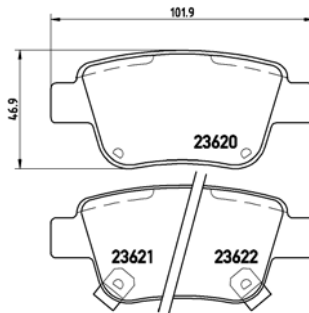

TX0614

TMD Number: 2362002