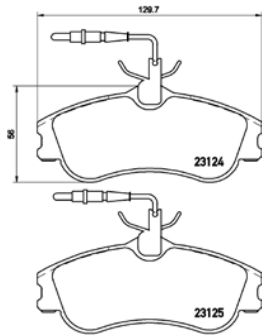

TMD Number: 2312401