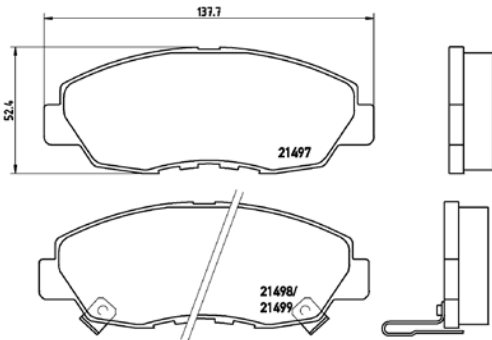

tX0072 (coNt...)

PArts ListING

Brake Pads

TMD Number: 214970