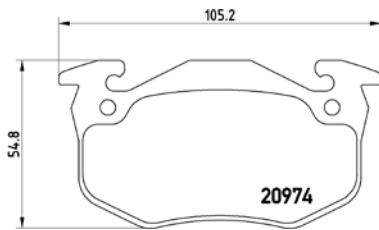

Model & Derivative	Year	Position

CiTroen		
Xsara 1.6i	01 on	Rear
Xsara 2.0 16V Coupe	98-05	Rear
Xsara 2.0 HDi 109 Coupe	01-05	Rear
Xsara 2.0 HDi 90 Coupe	99-05	Rear
Xsara 2.0i	01 on	Rear
Peugeot		
206 Series 1.6 CC	01 on	Rear
206 Series 1.6 X Station Wagon	01 on	Rear
206 Series 1.6 XT	01 on	Rear
206 Series 2.0 CC	00 on	Rear
206 Series 2.0 GTi	00 on	Rear
206 Series GTi 180 2.0 16V	03 on	Rear
206 Series GTi 2.0 16V	00 on	Rear
306 Series 2.0 Cabrio	99-02	Rear
306 Series 2.0Xsi	99-00	Rear
306 Series 2.0XT	99-01	Rear
reNAuIT		
Clio I 1.2	96-98	Rear
Clio I 1.4	91-98	Rear
Clio I Williams 2.0	94-98	Rear
Clio II 1.2	01-04	Rear
Clio II 1.2 16V	01-04	Rear
Clio II 1.5 DCi	03 on	Rear
Clio II 2.0 16V	01 on	Rear
Megan I 1.4 16V	99 on	Rear
Megan I 1.6 16V	00 on	Rear
Megan I 1.6 16V Cabrio	97-99	Rear
Megan I 1.9 D	96 on	Rear
Megan I 1.9 DCi	96 on	Rear
Megan I 1.9 DTi	96 on	Rear
Megan I 2.0 16V	00 on	Rear
Megan I 2.0 16V	97-99	Rear
Megan I 2.0 16V Cabrio	97-03	Rear