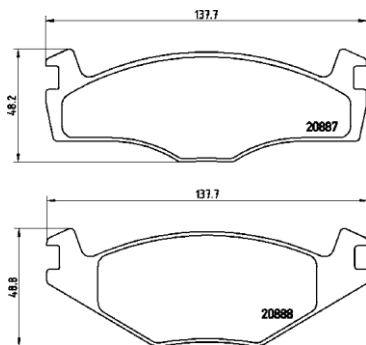

TX0275

TMD Number:	2088708	Model & Derivative	Year	Position
		seAT		
		Cordoba	93-99	Front
		Cordoba	93-99	Front
		Ibiza II	93-99	Front
		voIKsWAgeN		
		Derby	81-84	Front
		Golf II	83-92	Front
		Jetta II	84-92	Front
		Polo	94-02	Front
		Polo Classic	85-02	Front