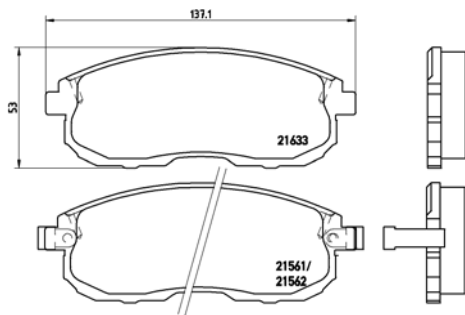

Model & Derivative	Year	Position
DaihaTSu		
Applause I 1.6 16V	86-97	Rear
MazDa		
MX5 1.6	95-98	Rear
MX5 1.8	94-98	Rear

TX0389

TMD Number: 2156101