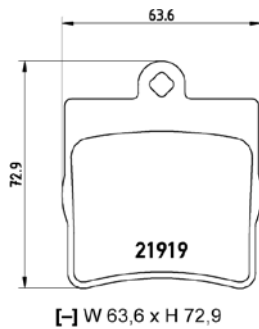

TMD Number: 219190

Model & Derivative	Year	Position

MeRceDeS-beNz

C-Class W 202 Series C200 Kompressor	96-00	Rear
C-Class W 202 Series C230 Kompressor Sport	96-00	Rear
C-Class W 202 Series C240	98-00	Rear
C-Class W 202 Series C250 TD	96-00	Rear
C-Class W 202 Series C280	94-00	Rear
C-Class W 203 Series C180 Classic	00-02	Rear
C-Class W 203 Series C180K Classic	02-07	Rear
C-Class W 203 Series C200 CDi	00-07	Rear
C-Class W 203 Series C200K Classic	00-07	Rear
C-Class W 203 Series C220 CDi Classic	02-07	Rear
C-Class W 203 Series C230 Classic	06-07	Rear
C-Class W 203 Series C230K Sport	04-07	Rear
C-Class W 203 Series C240 Elegance	00-07	Rear
C-Class W 203 Series C250 TD Classic	00-02	Rear
C-Class W 203 Series C270 CDi Elegance	00-07	Rear
C-Class W 203 Series C280 Elegance	05-07	Rear
C-Class W 203 Series C320 CDi Elegance	05-07	Rear
C-Class W 203 Series C320 Elegance	00-07	Rear
C-Class W 203 Series C350 Elegance	05-07	Rear
CLC-Class CL 203 Series Coupe CLC 180 Kompressor	08 on	Rear
CLK-Class A208 Series Convertible CLK 200	97-02	Rear
CLK-Class C208 Series Coupe CLK 200	97-02	Rear
CLK-Class C208 Series Coupe CLK 200 Kompressor	97-02	Rear
CLK-Class C208 Series Coupe CLK 230 Kompressor	97-02	Rear
E-Class W124 Series 220E	93-96	Rear
E-Class W124 Series E220	93-96	Rear
E-Class W210 Series E200	95-00	Rear
E-Class W210 Series E200 CDi	98 on	Rear
E-Class W210 Series E200 D	98-02	Rear
E-Class W210 Series E200 Kompressor	00-02	Rear
E-Class W210 Series E220 CDi	98-99	Rear
E-Class W210 Series E220 D	95-99	Rear
E-Class W210 Series E230	96-98	Rear
E-Class W210 Series E240	97-02	Rear
E-Class W210 Series E250 D	95-99	Rear
E-Class W210 Series E300 D	95-97	Rear
SLK-Class R170 Series Roadster SLK200	96-00	Rear
SLK-Class R170 Series Roadster SLK200 Kompressor	96-04	Rear
SLK-Class R170 Series Roadster SLK230 Kompressor	96-04	Rear
SLK-Class R170 Series Roadster SLK32 AMG	01-04	Rear
SLK-Class R170 Series Roadster SLK320	00-04	Rear
SLK-Class R171 Series SLK200 Kompressor	04-10	Rear