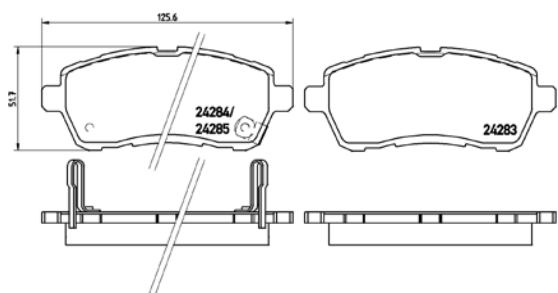

TMD Number: 2428303