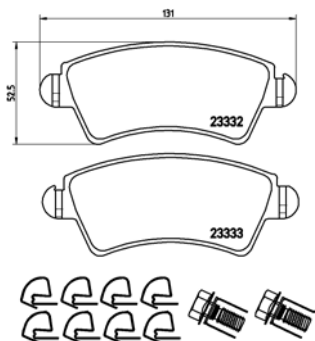

TMD Number: 2333201

Model & Derivative	Year	Position

CiTroen		
Xsara	97-05	Front
Peugeot		
206	98 on	Front