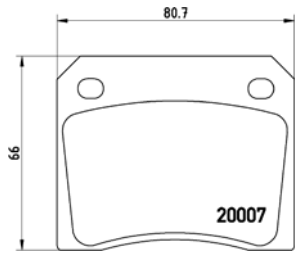

TX0217

PARTS LiSTing

Brake Pads

TMD Number: 2000702