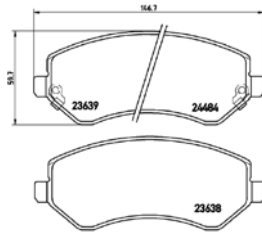

TMD Number: 2363801

[+] W 146,7 x H 59,7

Model & Derivative	Year	Position
chrYsler		
Voyager IV 2.4	00 on	Front
Voyager IV 2.5 CRD	00 on	Front
Voyager IV 2.8 CRD	00 on	Front
Voyager IV 3.3	00 on	Front
Voyager IV 3.8	00 on	Front
Voyager IV 3.8 AWD	00 on	Front

TX0619

TMD Number: 2364001