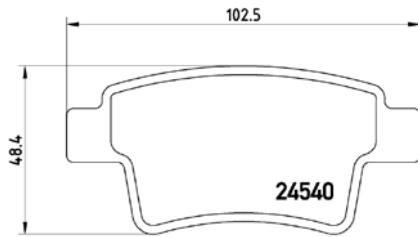

[–] W 102,5 x H 48,4

Model & Derivative	Year	Position
CiTroen		
C4	06 on	Rear
C4 Grand Picasso	06 on	Rear
C4 Picasso	07 on	Rear
Peugeot		
408	10 on	Rear

TX0836

TMD Number: 2454401