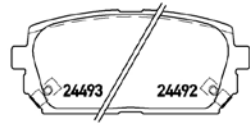

TMD Number: 2449101

[+] W 100,6 x H 43,9

Model & Derivative	Year	Position
kia		
Carens III	06 on	Rear