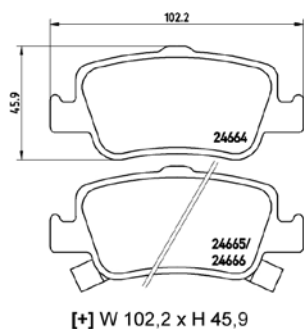

TX1081

TMD Number: 2466401