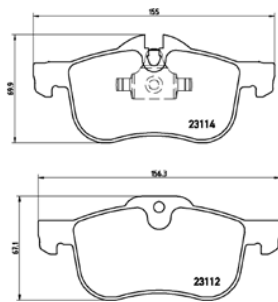

TX0480

TMD Number: 2311203