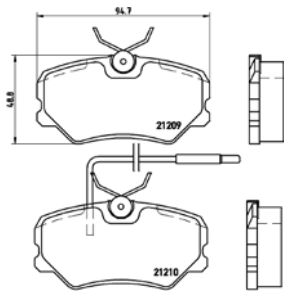

TMD Number: 2120909

Model & Derivative	Year	Position
Peugeot		
306 Series 2.0 Xsi	99-00	Front