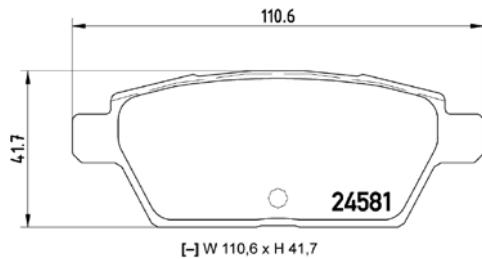

# PARTS LiSTing

Brake Pads

**TMD Number: 2448404**

Model & Derivative	Year	Position
<b>Volkswagen</b>		
Amarok	10 on	Front

**TX1074**

**TMD Number: 2458102**

Model & Derivative	Year	Position
<b>MazDa</b>		
6	02 on	Rear