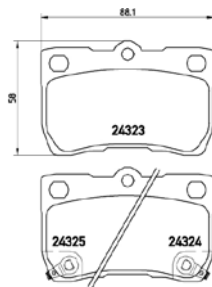

[+] W 88,1 x H 58

Model & Derivative	Year	Position
lexuS		
GS 300 (All Models)	06-11	Rear
GS 450 H	06-11	Rear
IS 250 (All Models)	05 on	Rear
IS 250 C	10 on	Rear
LS 430	00 on	Rear