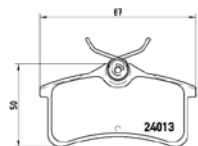

**TX0702**

**TMD Number: 2401001**

Model & Derivative	Year	Position
<b>auDi</b>		
Q7	06 on	Rear
<b>PorscHe</b>		
Cayenne	02 on	Rear

**TX0703**

**TMD Number: 2401301**

[–] W 87 x H 45,9/50

Model & Derivative	Year	Position
<b>ToYoTa</b>		
Avenis	97-03	Rear
Corolla	97-02	Rear