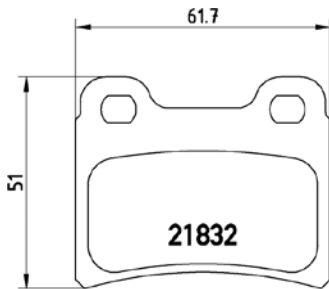

[-] W 61,7 x H 51

Model & Derivative	Year	Position

kia		
Sephia 1.8	96 on	Rear