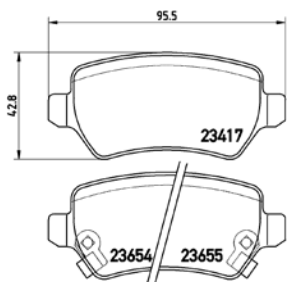

Model & Derivative	Year	Position
oPel		
Astra 3 H 2.0 OPC Turbo	06-09	Rear
Astra 3 H 2.0 Turbo Sport	06-09	Rear
Astra 3 H 2.0 Twintop 4 Hole	06-09	Rear
Astra 3 H 2.0 Twintop 5 Hole	06-09	Rear
Astra 3 H GTC 1.84 Hole	06-09	Rear
Astra 3 H GTC 1.85 Hole	06-09	Rear
Astra 3 H GTC 1.94 Hole	06-09	Rear
Astra 3 H GTC 1.95 Hole	06-09	Rear
Astra 3 H GTC 2.04 Hole	06-09	Rear
Astra 3 H GTC 2.05 Hole	06-09	Rear
Astra 3 H 1.44 Hole	06-09	Rear
Astra 3 H 1.45 Hole	06-09	Rear
Astra 3 H 1.6 4 Hole (All Models)	04-09	Rear
Astra 3 H 1.6 5 Hole (All Models)	04-09	Rear