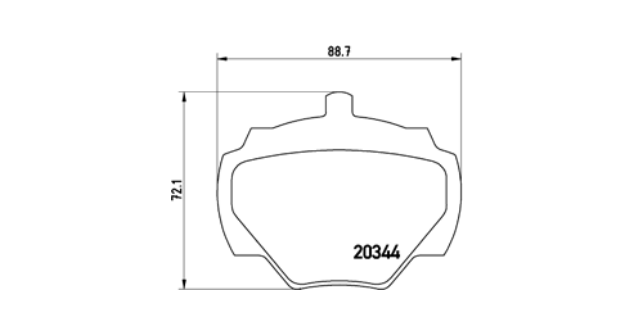

Model & Derivative	Year	Position
IANDrover		
Range Rover (All Models)	70-85	Rear

TX0239

TMD Number: 2035907