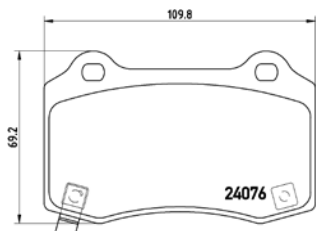

TX0722

TMD Number: 2407601