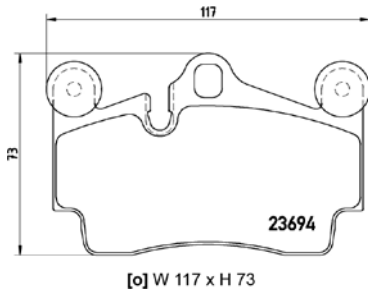

TMD Number: 2369402

Model & Derivative	Year	Position
auDi		
Q7 3.0 TDi Quattro	06 on	Rear
Q7 3.0 TFSi Quattro	10 on	Rear
Q7 3.6 FSi Quattro	06-10	Rear
Q7 4.2 FSi Quattro	06-10	Rear
Q7 4.2 TDi Quattro	06 on	Rear
Q7 6.0 TDi Quattro	08 on	Rear
Porsche		
Cayenne 3.0 TDi	09 on	Rear
Cayenne 3.2 V6	03-09	Rear
Cayenne 3.6 V6	05-09	Rear
Cayenne GTS 4.8	07-09	Rear
Cayenne S 4.5 Turbo	02-09	Rear
Cayenne S 4.5 Turbo S	02-09	Rear
Cayenne S 4.5 V8	02-09	Rear
Cayenne S 4.8 V8	07-09	Rear
Cayenne Turbo S 4.8	07-09	Rear
Volkswagen		
Toureg 2.5 TDi R5	04-07	Rear
Toureg 3.0 TDi V6	04-10	Rear
Toureg 3.2 V6	02-06	Rear
Toureg 3.6 FSi	06-10	Rear
Toureg 4.2 V8 FSi	03-10	Rear
Toureg 5.0 V10 TDi	04-07	Rear
Toureg 5.0 V10 TDi	07-10	Rear