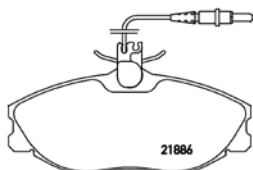

### Peugeot coMM.

Partner 1.4 Panel Van	96 on	Front
Partner 1.9D Panel Van	96 on	Front
Partner Grand Raid 2.0 HDi	06 on	Front

**TMD Number: 2168202**

Model & Derivative	Year	Position
--------------------	------	----------