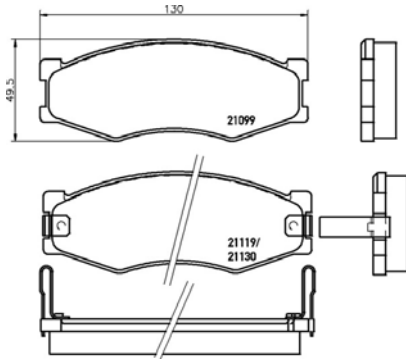

TMD Number: 2109906

Model & Derivative	Year	Position

ForD CoMM.		
Courier 2.5D	97-00	Front

tX0003

TMD Number: 211580