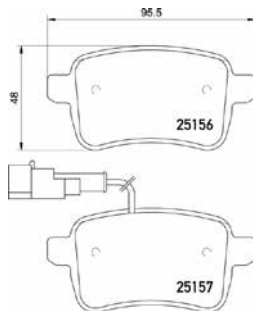

TX1089

TMD Number: 2515601