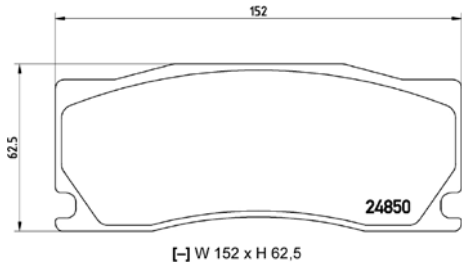

TMD Number: 2485001

Model & Derivative	Year	Position
Jaguar		
XK	06 on	Front

TX0883

TMD Number: 2485101