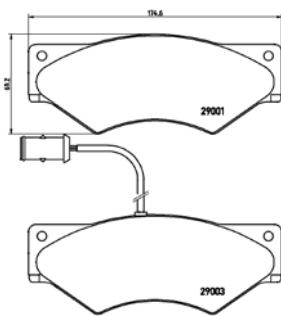

TX0895

TMD Number: 2900102