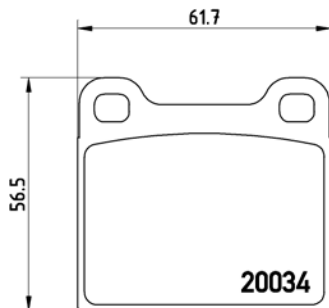

Model & Derivative | **Year** | **Position**

alFa roMeo		
Alfa GT Junior 1.3	69-77	Front
Alfa GT Junior 1.6	69-77	Front
Alfa GTV 2000	80 on	Front
Alfetta	72-85	Front
Giulietta 1.8	79-85	Front
Giulietta 2.0	79-85	Front
Giulia 1.3	67-77	Front
Giulia 1.6	67-77	Front
auDi		
100	70-75	Front
90 All Models	68-74	Front
BMW		
1800SA	68-76	Front
1804	68-76	Front
2000 SA	68-76	Front
2004	68-76	Front
ForD		
Taunas 17M, 20M	62-70	Front