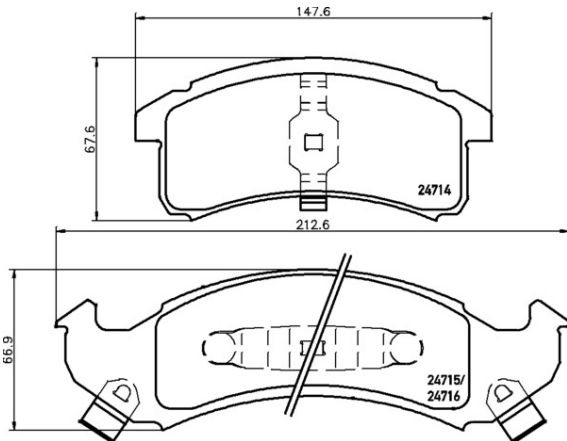

## TX1097

**TMD Number: 2471401**

Model & Derivative	Year	Position
<b>CHeVroleT</b>		
Lumina	89-96	Front

**TMD Number: 2471701**

Model & Derivative	Year	Position
<b>CHeVroleT</b>		
Lumina	94-97	Front