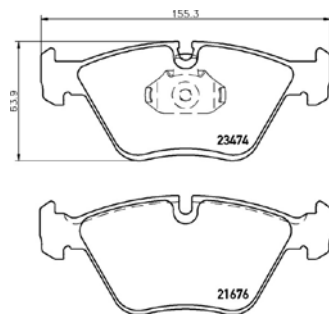

Model & Derivative	Year	Position

BMw		
3 Series E46 325i	00-04	Front
3 Series E46 330 Ci Convertible	00-04	Front
3 Series E46 330 Ci Coupe	00 on	Front
3 Series E46 330D	01-04	Front
3 Series E46 330i	00-04	Front
3 Series E46 M3 3.2 Coupe	00 on	Front
5 Series E34 518i	89-96	Front
5 Series E34 520i	89-94	Front
5 Series E34 520i 24V	89-94	Front
5 Series E34 520i Touring	91-97	Front
5 Series E34 525 TD	93-95	Front
5 Series E34 525 TDS	91-95	Front
5 Series E34 525i	89-96	Front
5 Series E34 525i 24V	89-96	Front
5 Series E34 525i Touring	91-97	Front
5 Series E34 525iX 24V	91-95	Front
5 Series E34 525iX Touring	92-97	Front
5 Series E34 530i	93-96	Front
5 Series E34 530i v8	92-95	Front