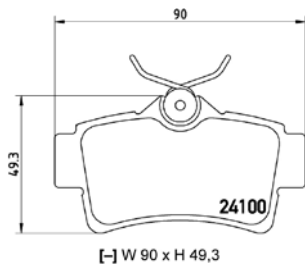

TX0735

TMD Number: 2410001