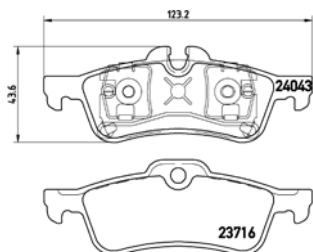

TX0710

TMD Number: 2404301