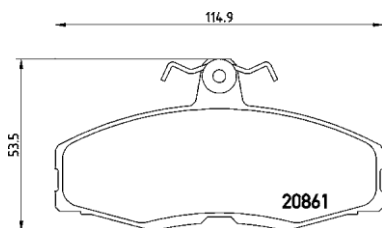

Model & Derivative	Year	Position
ForD		
Sierra	82-87	Front

TX0272 (See TX0097)

TMD nuMber: 2086302