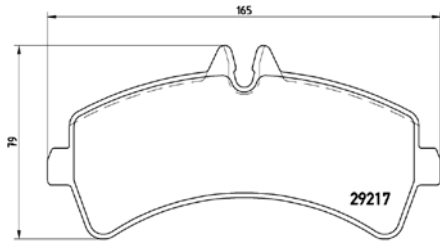

TMD Number: 2921702

[o] W 165 x H 79

Model & Derivative	Year	Position
MerCeDeS-beNz CoMM.		
Sprinter 509 CDI	06 on	Rear

TX0937

TMD Number: 2922901