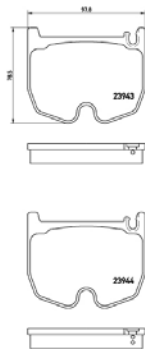

TX1051

TMD Number: 2394301