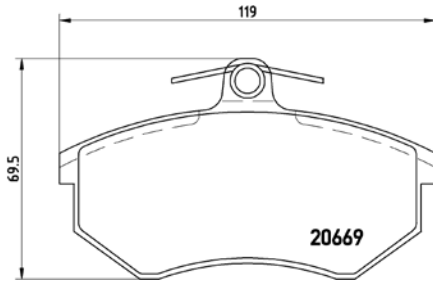

TX0182

PARTS LISTING

Brake Pads

TMD Number: 2066904

Model & Derivative	Year	Position
AuDi		
Quattro S2	85-90	Front
voIKsWAgeN		
Golf II 1.8 GTi 16V	86-90	Front
Golf II 2.0 16V	90-92	Front
Golf III 1.6	96-99	Front
Golf III 1.8	96-99	Front
Golf III 2.0 GTi	92-99	Front
Jetta II 2.0 16V	90-92	Front
Jetta III 1.6 (All Models)	96-99	Front
Jetta III 1.8 (All Models)	96-99	Front
Jetta III 2.0 CLi	92-96	Front
Passat 2.2 CLi	85-87	Front
Polo Classic 1.6i	96-01	Front
Polo Classic 1.8i	96-01	Front
Polo Playa 1.6i	98-01	Front
Polo Playa 1.8i	98-01	Front