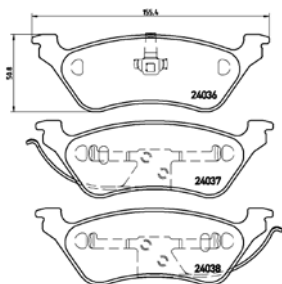

TX0707

TMD Number: 2403601