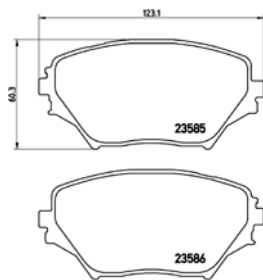

TX0602

TMD Number: 2358501

Model & Derivative	Year	Position

ToYoTa		
Rav4 4X4 (All Models)	00-06	Front

TX0603

TMD Number: 2358704