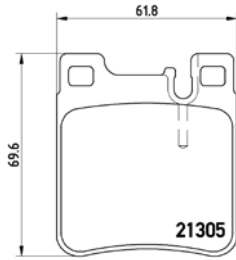

Model & Derivative	Year	Position
CHrYsler		
Crossfire SRT	04 on	Rear