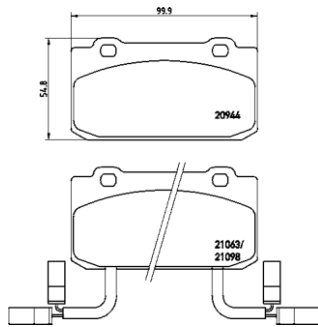

TMD Number: 2094402