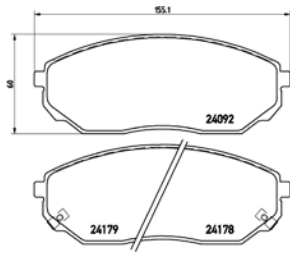

TX0730

TMD Number: 2409201

Model & Derivative	Year	Position
Kia		
Sorento 2.5 CRDi 4X2	06-09	Front
Sorento 2.5 CRDi 4X4	03-06	Front
Sorento 3.5 V6 4X4	03-06	Front
Sorento 3.5 V6 4X4	06-09	Front
Sorento 3.8 V6 4X4	06-09	Front

TX0731

TMD Number: 2409601