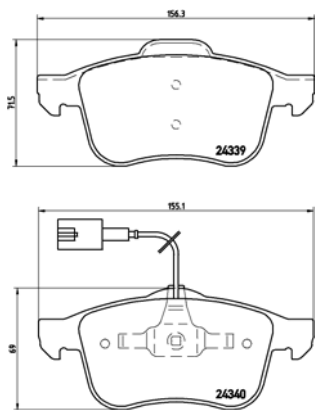

TX0791

TMD Number: 2433901

Model & Derivative	Year	Position
alFa roMeo		
1591.9JTS	06 on	Front
1592.2JTS	06 on	Front
Brera 2.2i JTS	06 on	Front
Spider 2.2 JTS	07 on	Front