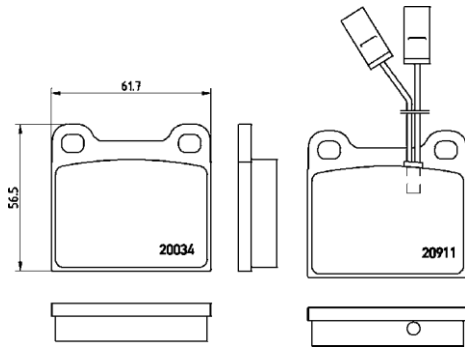

## TX0283

**TMD Number: 209110**

Model & Derivative	Year	Position
<b>AIFA roMeo</b>		
75	85-92	Front
Alfetta	74-84	Front
Giulietta	77-85	Front
GTV	78-87	Front