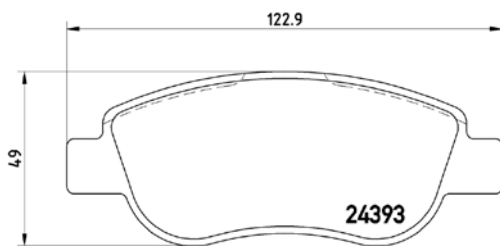

TX1072

TMD Number: 2439301

[-] W 122,9 x H 49

Model & Derivative	Year	Position
reNauIT		
Megan II	02 on	Front