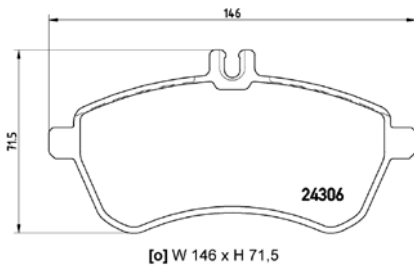

Model & Derivative	Year	Position

Mercedes-benz		
C-Class C204 Series Coupe C180	11 on	Front
C-Class C204 Series Coupe C250	11 on	Front
C-Class C204 Series Coupe C250 CDI	11 on	Front
C-Class S204 Series Estate C180 CGI	09 on	Front
C-Class S204 Series Estate C180 Kompressor	07 on	Front
C-Class S204 Series Estate C200 CDI	07 on	Front
C-Class S204 Series Estate C200 Kompressor	07 on	Front
C-Class S204 Series Estate C220 CDI	07 on	Front
C-Class S204 Series Estate C250 CDI	09 on	Front
C-Class S204 Series Estate C250 CGI	09 on	Front
C-Class W 204 Series C180K Blue Efficiency	07-10	Front
C-Class W 204 Series C180K Blue Efficiency	11 on	Front
C-Class W 204 Series C200 CDI	11 on	Front
C-Class W 204 Series C200 CGI	07 on	Front
C-Class W 204 Series C200K Classic	07-10	Front
C-Class W 204 Series C220 CDI Classic	08 on	Front
C-Class W 204 Series C250 CDI	08 on	Front
C-Class W 204 Series C250 CGI	08 on	Front
C-Class W 204 Series C280 Elegance	07 on	Front
C-Class W 204 Series C300	09 on	Front
E-Class A207 Series Convertible E250 CGI	10 on	Front
E-Class C207 Series Coupe E250 CGI	09 on	Front
E-Class S212 Series Estate E200 CGI	09 on	Front
E-Class W212 Series E250 CDI	09 on	Front
SLK-Class R172 Series Convertible SLK200	11 on	Front