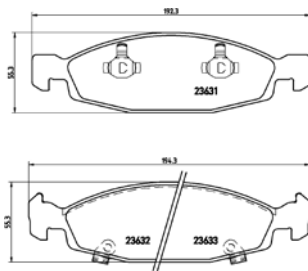

TX0617

TMD Number: 2363101

Model & Derivative	Year	Position
chrYsler		
Grand Cherokee MkII 2.7 CRD 4X4	01-04	Front
Grand Cherokee Mk II 4.0 4X4	99-02	Front
Grand Cherokee MkII 4.7 V8	99-00	Front

TX0618

TMD Number: 2363801