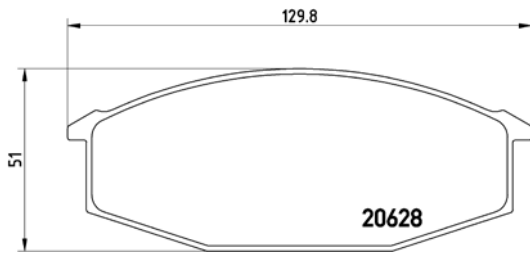

TX0143

TMD Number: 2062801

Model & Derivative	Year	Position
NissAN		
280 ZX	82 on	Front
E20 Mini Bus	84-95	Front
E20 Panel Van	84-95	Front

TX0144

TMD Number: 2345801