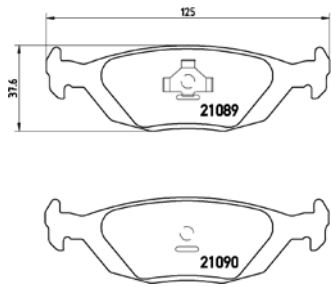

**TMD Number: 2108902**

Model & Derivative	Year	Position
<b>Saab</b>		
9000	95 on	Rear