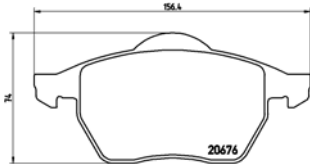

A4 1.8	95-01	Front
A4 1.8 T Quattro	00-04	Front
A4 1.8 T Quattro	04-08	Front
A4 1.8 T Quattro	95-00	Front
A4 1.8 Turbo	02-08	Front
A4 1.8 Turbo	98-02	Front
A4 1.9 TDi	00-04	Front
A4 1.9 TDi	04-08	Front
A4 1.9 TDi	95-00	Front
A4 1.9 TDi Quattro	01-04	Front
A4 1.9 TDi Quattro	96-00	Front
A4 2.0 (All Models)	00-08	Front
A4 2.0 FSi	02-04	Front
A4 2.0 TDi	04-07	Front
A4 2.0 TDi Quattro	06-08	Front
A4 2.0 TFSi	04-08	Front
A4 2.0 TFSi Quattro	04-08	Front
A4 2.4 (All Models)	01-04	Front
A4 2.4 (All Models)	97-00	Front
A4 2.4 Quattro	97-00	Front
A4 2.5 TDi	01-04	Front
A4 2.5 TDi	04-06	Front
A4 2.5 TDi	97-00	Front
A4 2.5 TDi Quattro	01-04	Front
A4 2.5 TDi Quattro	97-00	Front
A4 2.6 Quattro	95-00	Front
A4 2.6E	95-00	Front
A4 2.8 Quattro	95-00	Front
A4 2.8E5 Valves	95-01	Front
A4 3.0 Quattro	01-04	Front
A4 3.0 Quattro	04-06	Front
A4 3.0 TDi Quattro	04-07	Front
A4 3.0 V6	00-04	Front
A4 3.2 FSi	05-08	Front
A4 3.2 FSi Quattro	05-07	Front
A4 Avant 1.8	96-01	Front
A4 Avant 1.8 T	01-04	Front
A4 Avant 1.8 T	04-08	Front
A4 Avant 1.8 T	96-01	Front
A4 Avant 1.8 T Quattro	01-04	Front
A4 Avant 1.8 T Quattro	04-08	Front
A4 Avant 1.8 T Quattro	96-01	Front
A4 Avant 1.9 TDi	01-04	Front
A4 Avant 1.9 TDi	04-08	Front
A4 Avant 1.9 TDi	96-01	Front
A4 Avant 1.9 TDi Quattro	01-04	Front
A4 Avant 1.9 TDi Quattro	96-01	Front
A4 Avant 2.0 FSi	02-04	Front
A4 Avant 2.0 TDi	04-08	Front
A4 Avant 2.0 TFSi	04-08	Front
A4 Avant 2.0 TFSi Quattro	04-08	Front
A4 Avant 2.0i	01-04	Front
A4 Avant 2.4	01-04	Front
A4 Avant 2.4	97-01	Front
A4 Avant 2.4 Quattro	97-01	Front
A4 Avant 2.5 TDi	01-04	Front
A4 Avant 2.5 TDi	97-01	Front
A4 Avant 2.5 TDi Quattro	01-04	Front
A4 Avant 2.5 TDi Quattro	97-01	Front
A4 Avant 2.6	96-01	Front
A4 Avant 2.6 Quattro	96-01	Front
A4 Avant 2.8	96-01	Front
A4 Avant 2.8 Quattro	96-01	Front
A4 Avant 3.0 TDi Quattro	04-08	Front
A4 Avant 3.2 FSi Quattro	05-08	Front