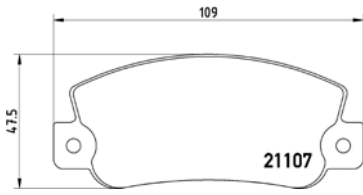

# PARTS LiSTing

Brake Pads

**TMD Number: 2110701**

Model & Derivative	Year	Position
<b>FiaT</b>		
Croma	85-90	Front
Tempra	90-98	Front
<b>LaNcia</b>		
Delta I	79-94	Front
Thema	84-94	Front