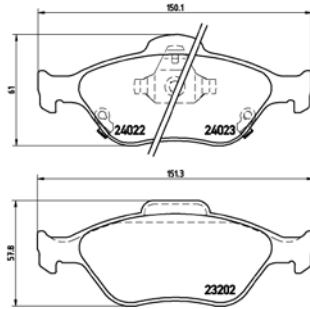

TMD Number: 2402201

Model & Derivative

Year **Position**

ForD

Fiesta 1.4i 3-Door	04-07	Front
Fiesta 1.4i 5-Door	04-07	Front
Fiesta 1.6i 3-Door	04-07	Front
Fiesta 1.6i 5-Door	04-07	Front
Fiesta 1.6i Ghia	04-07	Front
Figio 1.4 Ambiente	10 on	Front
Figio 1.4 TDCi	10 on	Front
Figio 1.4 Trend	10 on	Front
Figio 1.6 Petrol	10 on	Front
Figio 1.6 TDCi	10 on	Front
Ikon 1.4 Ambiente	07-10	Front
Ikon 1.4 TDCi Trend	07-10	Front
Ikon 1.6 Trend	07-10	Front
Ka 1.3 (All Models)	03-09	Front

ToYoTa

Yaris Hatch 1.0 VVTi	06 on	Front
Yaris Hatch 1.3 VVTi	06 on	Front
Yaris Hatch D-4D	06 on	Front
Yaris Hatch T1 3-Door	04 on	Front
Yaris Hatch T1 5-Door	04 on	Front
Yaris Hatch T3	04 on	Front
Yaris Hatch T3 Sprint	04 on	Front
Yaris Hatch T3+	04 on	Front
Yaris Hatch T3+ Automatic	04 on	Front
Yaris Hatch TS 1.8 VVTi	08 on	Front
Yaris Sedan T3	04 on	Front
Yaris Sedan T3 Sprint	04 on	Front
Yaris Sedan T3+	04 on	Front
Yaris Sedan T3+ Automatic	04 on	Front