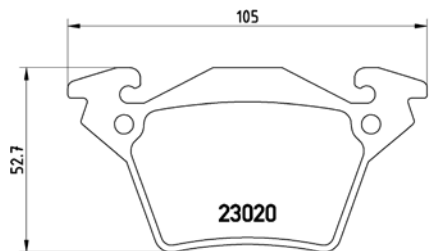

TMD Number: 2302001