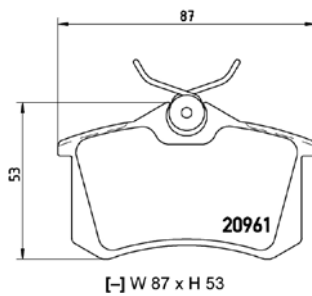

TMD Number: 2355406

Model & Derivative	Year	Position
Volkswagen		
Golf V GTi	04-08	Rear
Golf V GTi DSG	04-08	Rear
Golf V R32 4 Motion	04-08	Rear
Golf VI 1.4 TSi Comfortline 90kW	09 on	Rear
Golf VI 1.4 TSi Highline 118kW	09 on	Rear
Golf VI 1.4 TSi Trendline 90kW	09 on	Rear
Golf VI 1.6 TDi Comfortline 77kW	09 on	Rear
Golf VI 1.6 TDi Comfortline DSG	09 on	Rear
Golf VI 1.6 Trendline	09 on	Rear
Golf VI 2.0 TDi Highline 103kW	09 on	Rear
Jetta II 2.0 16V	90-92	Rear
Jetta II CLi 1.8 8V	85-92	Rear
Jetta III 2.0 CLi	92-96	Rear
Jetta III 2.8 VR6 Executive	93-96	Rear
Jetta III 2.8 VR6 Executive	97-99	Rear
Jetta IV 1.6 Comfortline	00-03	Rear
Jetta IV 1.6 Comfortline	99-00	Rear
Jetta IV 1.8 T	99-03	Rear
Jetta IV 1.9 TDi Highline	00-03	Rear
Jetta IV 1.9 TDi Highline	99-00	Rear
Jetta IV 2.0 Highline	00-03	Rear
Jetta IV 2.0 Highline	99-00	Rear
Jetta IV 2.3 V5	00-03	Rear
Jetta IV 2.3 V5	99-00	Rear
Jetta V 1.2 TSi	10 on	Rear
Jetta V 1.4 TSi Comfortline 90kW	10 on	Rear
Jetta V 1.4 TSi Highline 118kW	10 on	Rear
Jetta V 1.4 TSi Trendline 90kW	10 on	Rear
Jetta V 1.6 Comfortline	06 on	Rear
Jetta V 1.6 TDi 77kW	10 on	Rear
Jetta V 1.6 Trendline	06 on	Rear
Jetta V 1.9 TDi Comfortline	06 on	Rear
Jetta V 2.0 Comfortline	06 on	Rear
Jetta V 2.0 TDi Sportline	06 on	Rear
Jetta V 2.0 Trendline	06 on	Rear
Jetta V 2.0 TSi DSG	06 on	Rear
Jetta V 2.0 TSi Manual	06 on	Rear
New Polo 1.2 TDi Blue Motion	11 on	Rear
New Polo 1.4 Trendline 63kW	11 on	Rear
New Polo 1.6 TDi Comfortline 77kW Triptronic	10 on	Rear
New Polo 1.6i Comfortline 77kW	10 on	Rear
New Polo 1.6i Comfortline 77kW Triptronic	10 on	Rear
New Polo 1.6i Trendline 77kW	10 on	Rear
New Polo GTi	11 on	Rear
Passat 1.8 T	01-05	Rear
Passat 1.8 T	99-01	Rear
Passat 1.9 TDi Comfortline	03-05	Rear
Passat 2.0	00-05	Rear
Passat 2.0 TDi	03-05	Rear
Passat 2.3 V5 Triptronic	01-05	Rear
Passat 2.8 V6 4 Motion	00-05	Rear
Passat CLi	84-88	Rear
Polo Classic I 1.4 i	02-04	Rear
Polo Classic I 1.6 i	02-04	Rear
Polo Classic II 1.4 TDi	02 on	Rear
Polo Classic II 1.4i	02 on	Rear
Polo Classic II 1.6i	02 on	Rear
Polo Classic II 1.9 TDi 74kW	04 on	Rear
Polo Hatch 1.4 TDi	02 on	Rear
Polo Hatch 1.4i	02 on	Rear