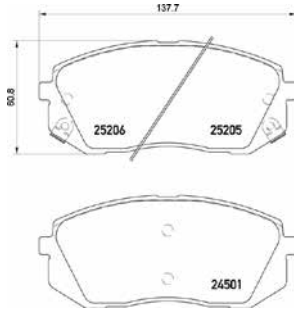

TMD Number: 2520501

Model & Derivative	Year	Position
HYuNDai		
i40	11 on	Front
iX35	10 on	Front
kia		
Sportage	04 on	Front
Sportage	11 on	Front

TX1078

TMD Number: 2468001