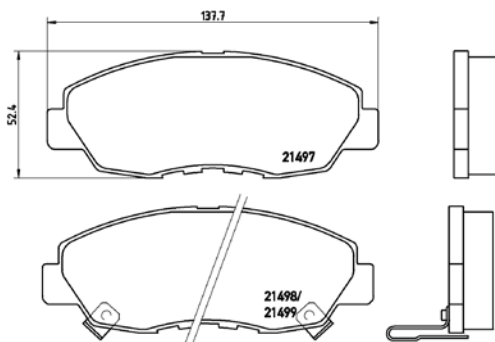

tX0072

TMD Number: 2149701

Model & Derivative	Year	Position
DaeWoo		
Cielo 150 GLX	96-98	Front
Cielo 150 GTX	96-98	Front
Espero 1.5 16V	95-99	Front
Espero 1.8	96-98	Front
Espero 2.0	96-98	Front
Lanos 1.6 (All Models)	98-00	Front
Lanos 1.6 ATE System	98-00	Front
Nubira 1.6 SX	97-00	Front
Nubira 1.6 SX Saloon	97-00	Front
Nubira 1.6 SX Wagon	97-00	Front
Nubira 2.0 CDX	97-00	Front
Nubira 2.0 CDX Saloon	97-00	Front
Daewoo Nubira 2.0 CDX Wagon	97-00	Front
Kia		
Clarus 2.0 GLX	98 on	Front
Clarus 2.0 GLX	98 on	Front