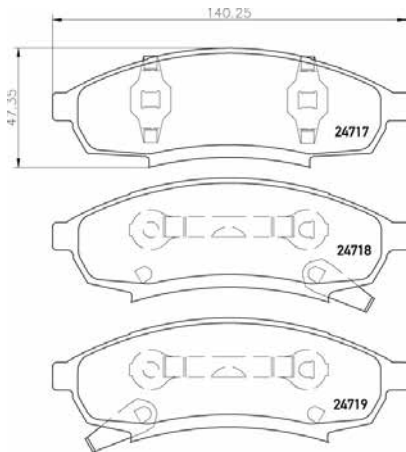

## TX1097

**TMD Number: 2471401**

Model & Derivative	Year	Position
<b>CHeVroleT</b>		
Lumina	89-96	Front

**TMD Number: 2471701**

Model & Derivative	Year	Position
<b>CHeVroleT</b>		
Lumina	94-97	Front