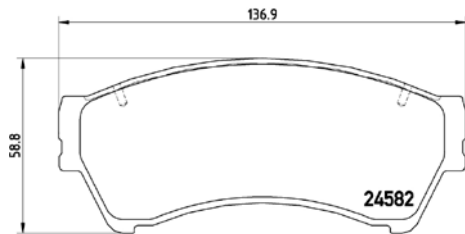

TX0848

TMD Number: 2458201

[-] W 136,9 x H 58,8

Model & Derivative	Year	Position
ForD		
Fusion	05 on	Front