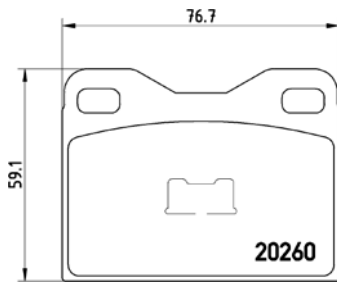

Model & Derivative	Year	Position
AuDi		
100 5E	82-84	Front
100 GL	77-82	Front
100 GL-5	82-84	Front
100 GLS	82-84	Front
100 LS	77-82	Front
200 GLX 5E	78-82	Front
PorsChE		
924 Series 2.0 non Turbo	77-85	Front
924 Series 2.5 S	85-88	Front
924 Series 2.5 Sport	79-85	Front
928 Series 4.4 16V	79-82	Rear
928 Series 4.6	79-83	Rear
928 Series 4.6 S	83-86	Rear
944 Series 2.5 non Turbo	82-89	Rear
944 Series 2.5 S 16V	86-88	Rear
944 Series 2.7 S2	88-90	Rear