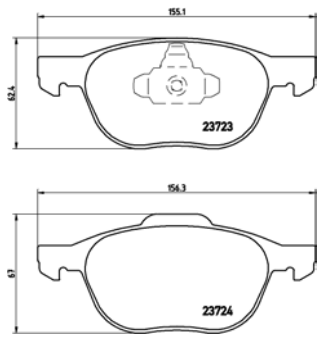

tX0023

TMD Number: 2372301