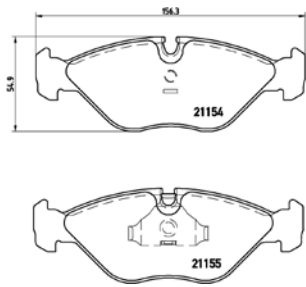

TMD Number: 2115402

Model & Derivative	Year	Position

Saab		
9000 2.3 16 CDe Eco Power	93-98	Front