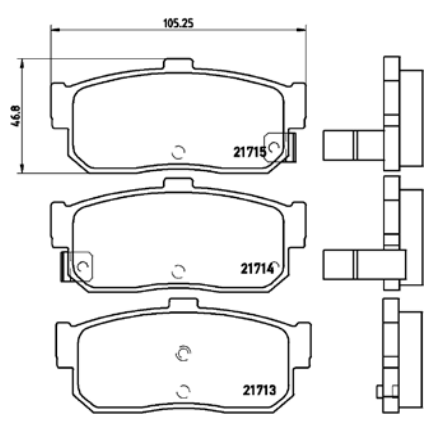

TMD Number: 2171301

Model & Derivative	Year	Position
NiSSaN		
Maxima 2.0 QX	97 on	Rear
Maxima 3.0 QX	96 on	Rear
Sabre 200 GXi	94-97	Rear
Sabre 200 GXi	97-00	Rear
Sabre 200 STi	97-00	Rear
Sentra 200 GSi 16V	97-02	Rear
Sentra 200 STi	92-02	Rear