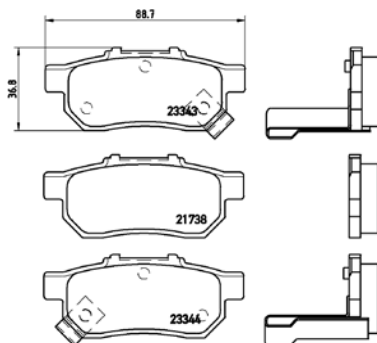

tX0051

TMD Number: 2173801

Model & Derivative	Year	Position
hoNDa		
Ballade 150 (All Models)	92-96	Rear
Ballade 150i (All Models)	96-00	Rear
Ballade 160E with ABS	92-94	Rear
Ballade 160i	96-00	Rear
Ballade 160i V-Tec	96-00	Rear
Ballade 180E	94-00	Rear
Ballade 180i	94-00	Rear
Civic 150i	96-00	Rear
Civic 150i Luxline	96-00	Rear
Civic 150i Spreeline	96-00	Rear
Civic 160i	96-00	Rear
Civic 160i Spreeline	96-00	Rear
Civic 160i V-Tec	91-95	Rear
Civic 160i V-Tec	96-00	Rear
Civic 170i V-Tec	96-00	Rear