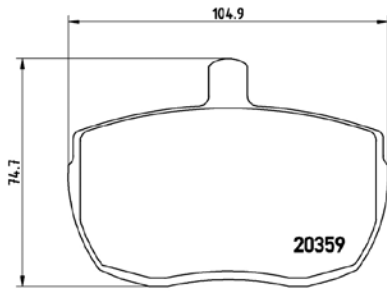

TX1022

PARTS LiSTing

Brake Pads

TMD Number: 2035908

[–] W 104,9 x H 74,7

Model & Derivative	Year	Position
alFa roMeo		
AR8	78-89	Front
DaF		
400	86-93	Front
ForD		
Transit	77-92	Front
iVeCo		
Daily I	78-98	Front
laNDroVer		
100	84-90	Front
90	84-90	Front

TX1023

TMD Number: 2075506