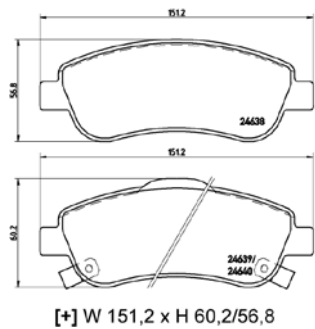

Model & Derivative	Year	Position
HoNda		
CR-V 2.0RSVi	06 on	Rear
CR-V 2.2 CDTi	06 on	Rear
CR-V 2.2 D-Tec	07 on	Rear
CR-V 2.4i V-Tec	09 on	Rear
CR-V II	01-06	Rear

TX0865

TMD Number: 2463801