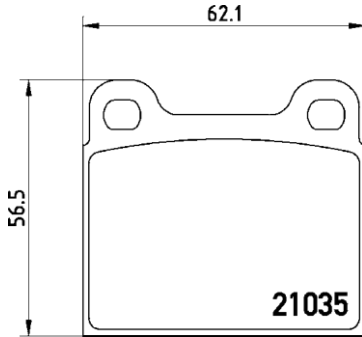

TMD Number: 210350