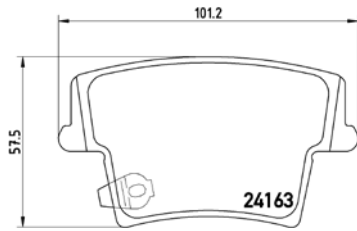

TX0752

PARTS LiSTing

Brake Pads

TMD Number: 2416301

Model & Derivative	Year	Position
cHrYsler		
300C	04 on	Rear
300C Touring	04 on	Rear
DoDge		
Charger	05 on	Rear
laNcia		
Thema	11 on	Rear

TX0753

TMD Number: 2416401