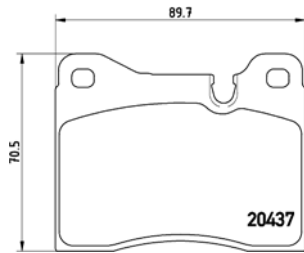

Model & Derivative   **Year**   **Position**

ForD		
Sapphire 3.0	89-93	Front
Sapphire 3.0 GLX	89-93	Front
Sapphire 3.0 LX	89-93	Front
Sapphire Ghia	92-93	Front
Sierra 3.0 GLX	89-93	Front
Sierra 3.0 RS	89-92	Front
Sierra XR6	87-93	Front

TX0212

TMD Number: 2043703