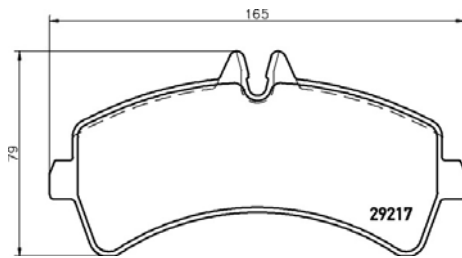

Model & Derivative	Year	Position
MerCeDeS-beNz CoMM.		
Sprinter 511 CDi	06 on	Rear
Sprinter 515 CDi	06 on	Rear
Sprinter 518 CDi	06 on	Rear
Sprinter 519 CDi	06 on	Rear
VolkSwageN CoMM.		
Crafter 30-50 2.0 TDi	11 on	Rear
Crafter LWB Panel Van 30-50 2.5 TDi 120kW	08 on	Rear
Crafter LWB Panel Van 30-50 2.5 TDi 80kW	08 on	Rear
Crafter MWB Panel Van 30-35 2.5 TDi 120kW	08 on	Rear
Crafter MWB Panel Van 30-35 2.5 TDi 80kW	08 on	Rear
Crafter XLWB Panel Van 30-50 2.5 TDi 120kW	08 on	Rear
Crafter XLWB Panel Van 30-50 2.5 TDi 80kW	08 on	Rear