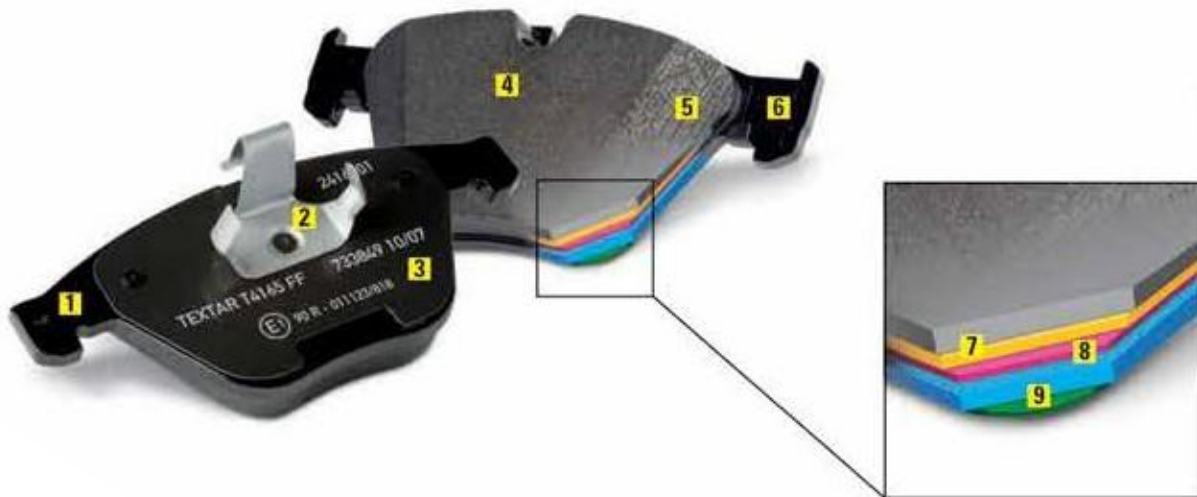

QUALITY. FOR EVERY REQUIREMENT.

More than 1,500 disc brake pads, over 1,600 brake discs, 400 brake shoes and 300 kits, as well as 200 brake drums, are proof that Textar offers one of the largest product portfolios for current motor vehicles.

In the uncompromising pursuit of quality, long service life and high braking comfort, our specialists have developed more than 60 different dampening shims. Then there's e-pad, a new generation of friction that ensures optimum driving comfort and sparkling clean rims due to its special material mix. Also included in the box: all accessories required for installation.

Textar's brake discs also reflect the quality standards of a market leader. Superior casting and complete surface coating, ensure high performance, optimum safety and a long service life.

Brake shoes and brake shoe kits are available for a wide range of vehicles. Brake shoe kits offer enormous advantages: with all the components needed for installation in one kit, fitting is quicker and easier.

The Textar product range also includes wear indicators, accessories, brake fluid, brake cleaner and lubricant, as well as hydraulics components* and brake tools*.

INTELLIGENT DESIGN, DOWN TO THE LAST DETAIL.

Vehicle and brake-specific friction materials, pad chamfering, dampening shims and spring clips are only some of the features that make our pads so successful in the O.E. sector and aftermarket.

1. **1** Backplate stamping for durable identification
2. **2** Brake system-specific spring clips
3. **3** Vehicle-specific dampening shims
4. **4** Vehicle-specific friction material
5. **5** Chamfering for improved bedding and enhanced comfort
6. **6** Powder-lacquered coating for a clean finish and corrosion protection
7. **7** Underlayer provides excellent shear strength, enhanced comfort and a barrier against thermal transfer
8. **8** Adhesive ensuring optimal bonding between friction material and backplate
9. **9** Backplate specified to meet highest requirements on material strength