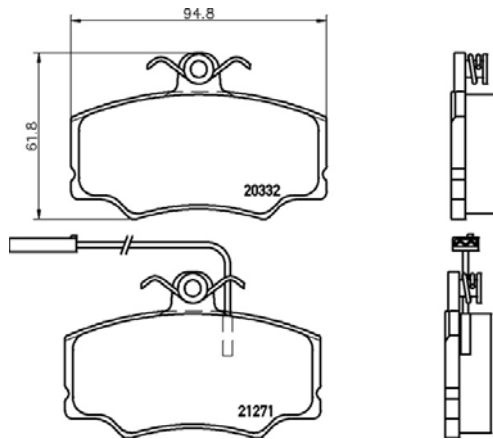

TX1021

TMD Number: 2033210

Model & Derivative	Year	Position

alFa roMeo		
16V Boxer 1.7	93 on	Front
33 16V (All Models)	96 on	Front