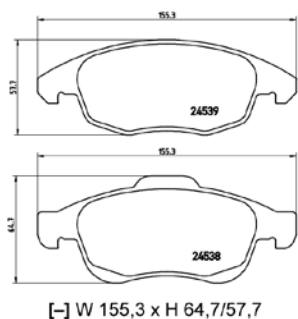

TX0834

TMD Number: 2453801

Model & Derivative	Year	Position
CiTroeN		
C4 Picasso 1.6 HDi	07-10	Front
C4 Picasso 1.8i 16V	07-10	Front
C5 2.0 HDi 120	10 on	Front
C5 3.0 V6	08 on	Front
C5 THP 155	10 on	Front
C6 2.2 HDi	05 on	Front
C6 2.7 HDi	05 on	Front
C6 3.0 V6	05 on	Front
Picasso 1.6 HDi	07 on	Front
Picasso 1.6i	08 on	Front
Picasso 1.8i	06 on	Front
CiTroeN CoMM.		
Berlingo Box 1.6	08 on	Front
Berlingo Box 1.6 HDi 90	08 on	Front