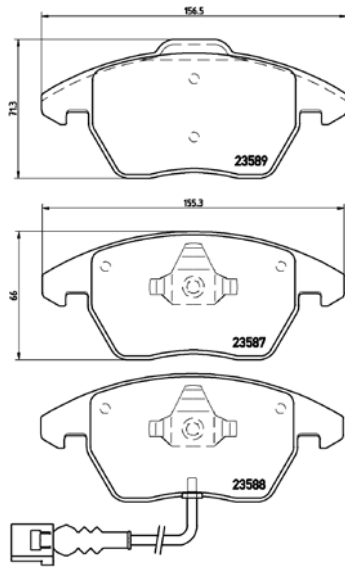

TMD Number: 2358701

(With Wear indicator)

Model & Derivative	Year	Position
CiTroen		
C4 VTi Coupe	10 on	Front
Citroen C4 VTi Seduction	10 on	Front
Citroen C4 VTS Coupe	04-09	Front
PeuGeOT		
207 1.6 GTi	06 on	Front
207 GTi THP 128kW	10 on	Front
3008 1.6 THP Turbo	09 on	Front
3008 2.0 HDi	09 on	Front
307 2.0 XS	05-07	Front
307 2.0 XS HDi	01-04	Front
308 1.6 XT	07 on	Front
X-Line 2.0 CC	05 on	Front
seaT		
Altea 2.0 FSi	04-09	Front
Altea 2.0 TDi	04 on	Front
Altea 2.0 TFSi	06-09	Front
Ibiza 1.6	08 on	Front
Leon 2.0 FSi	05-08	Front
Leon 2.0 T FSi	05-08	Front
Leon 2.0 TDi	05 on	Front
VoIKsWaGeN		
Caddy MPV 1.6	04 on	Front
Caddy MPV 1.9 TDi	04 on	Front
Caddy MPV 1.9 TDi Maxi	08 on	Front
Caddy MPV 2.0 SDi	04-10	Front
Eos 1.4 TSi Cabrio	07 on	Front
Eos 2.0 FSi	07 on	Front
Eos 2.0 TFSi	07 on	Front
Golf V 1.6 Comfortline	04-08	Front
Golf V 1.6 Trendline	04-08	Front
Golf V 1.9 TDi Comfortline	04-08	Front
Golf V 2.0 Comfortline	04-08	Front
Golf V 2.0 FSi Sport	04-08	Front
Golf V 2.0 TDi Sport	04-08	Front
Golf V 2.0 Trendline	04-08	Front
Golf V GTi	04-08	Front
Golf V GTi DSG	04-08	Front
Golf VR324 Motion	04-08	Front
Golf VI 1.4 TSi Comfortline 90kW	09 on	Front
Golf VI 1.4 TSi Highline 118kW	09 on	Front
Golf VI 1.4 TSi Trendline 90kW	09 on	Front
Golf VI 1.6 TDi Comfortline 77kW	09 on	Front
Golf VI 1.6 TDi Comfortline DSG	09 on	Front
Golf VI 1.6 Trendline	09 on	Front
Golf VI 2.0 R	09 on	Front
Golf VI 2.0 TDi Highline 90kW	09 on	Front
Golf VI GTi	09 on	Front
Golf VI GTi DSG	09 on	Front
Jetta V 1.2 TSi	10 on	Front
Jetta V 1.4 TSi Comfortline 90kW	10 on	Front
Jetta V 1.4 TSi Highline 118kW	10 on	Front
Jetta V 1.4 TSi Trendline 90kW	10 on	Front
Jetta V 1.6 Comfortline	06 on	Front
Jetta V 1.6 TDi 77kW	10 on	Front
Jetta V 1.6 Trendline	06 on	Front
Jetta V 1.9 TDi Comfortline	06 on	Front
Jetta V 2.0 Comfortline	06 on	Front
Jetta V 2.0 TDi Sportline	06 on	Front
Jetta V 2.0 Trendline	06 on	Front
Jetta V 2.0 TSi DSG	06 on	Front
Jetta V 2.0 TSi Manual	06 on	Front
Jetta VI 1.2 TSi Trendline	11 on	Front