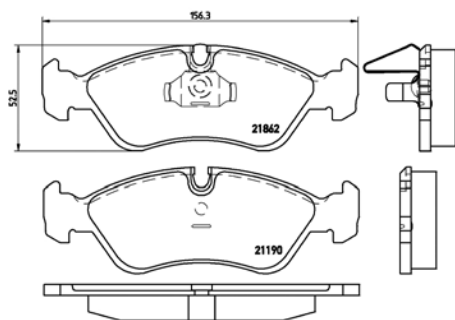

TX0430

TMD Number: 2186201

[o] W 156,3 x H 52,5

Model & Derivative	Year	Position
oPeL		
Astra 160iE	93 on	Front
Astra 180i	93 on	Front
Astra 200i	93 on	Front
Astra 200iE	93 on	Front
Callibra 2.0i 16V	93-97	Front
Kadett 200i	93 on	Front
Monza 200 16V CD	89-93	Front
Monza 200 CLi	89-93	Front
Monza 200 GLi	89-93	Front