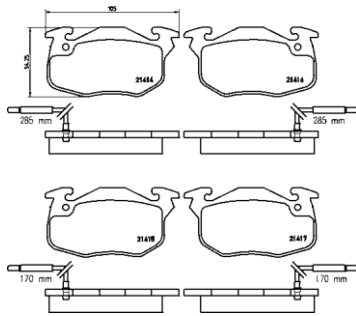

## TMD Number: 2141401

Model & Derivative	Year	Position
<b>ciTRoEN</b>		
Saxo	96-04	Front
<b>Peugeot</b>		
106 I	91-96	Front
106 II	96 on	Front