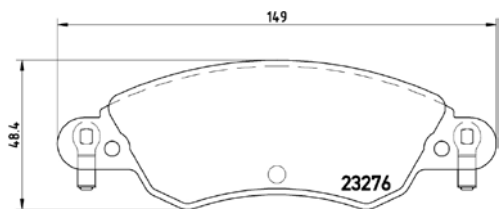

[+] W 149 x H 48,4

Model & Derivative	Year	Position

ciTroen		
C5	01 on	Front