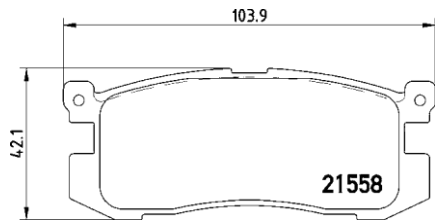

TX0387

PARTS LiSTing

Brake Pads

TMD Number: 2155801

Model & Derivative	Year	Position
FoRD		
Probe I	88-93	Rear
Ford Telstar	87-92	Rear
MazDa		
626 II	82-87	Rear
Mazda 626 III	87-97	Rear
Mazda MX6	87-97	Rear

TX0388

TMD Number: 2155901