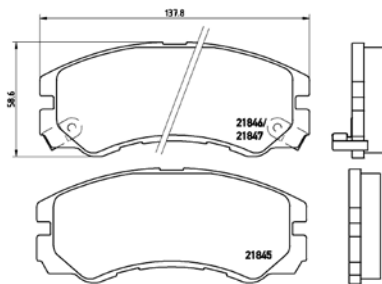

TX0427

TMD Number: 2184501

Model & Derivative	Year	Position

iSuzu		
Trooper 3.2 V6	95-00	Front