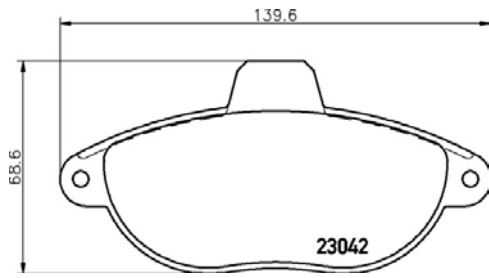

TX0467

PARTS LiSTing

Brake Pads

TMD Number: 2304201

Model & Derivative	Year	Position
ciTRoeN		
Evasion	94-02	Front
Jumpy	94 on	Front
FiaT		
Scudo	96-06	Front
Ulysse	94-02	Front
Peugeot		
806	94-02	Front
Expert	95 on	Front

TX0468

TMD Number: 2307303