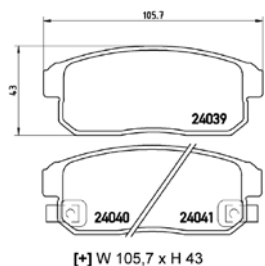

TX0709

TMD Number: 2404001