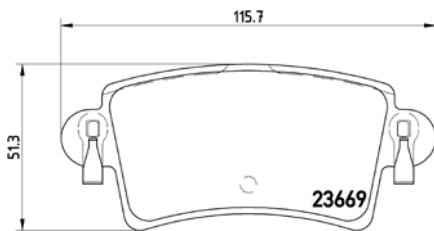

TX0625

TMD Number: 2366901