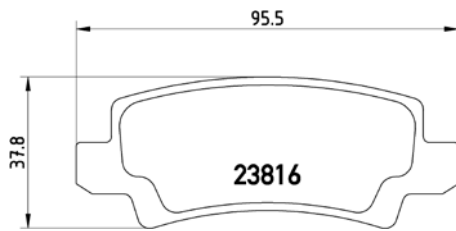

tX0007

TMD Number: 2381601

Model & Derivative	Year	Position
ToYoTa		
Corolla 140i	02-07	Rear
Corolla 160i	02-07	Rear
Corolla 180i	02-07	Rear
Corolla 2.0 D-4D	02-07	Rear
RunX 140i	02-07	Rear
RunX 160i	02-07	Rear
RunX 180i	02-07	Rear