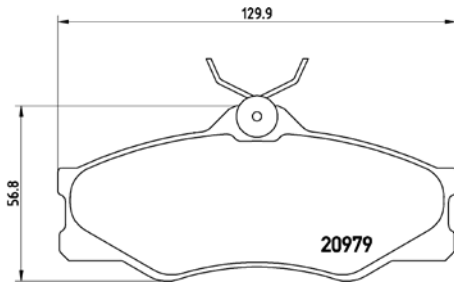

TMD Number: 2097904

Model & Derivative

Year

Position

VolKsWaGeN CoMM.

Caravelle 1.9	90 on	Front
Caravelle 2.1	90 on	Front
Caravelle 3.0	90 on	Front
Microbus 1.8 Panel Van	89-93	Front
Microbus 1.9 14 Seater	90 on	Front
Microbus 2.5i	90 on	Front
Microbus Syncro	90 on	Front
Transporter Panel Van	86-90	Front

tX0074

TMD Number: 219470