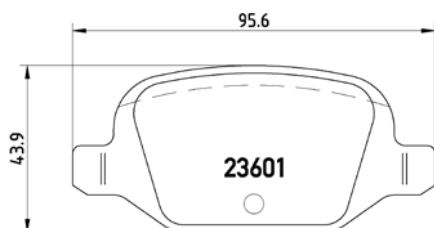

TX0608

TMD Number: 2360102