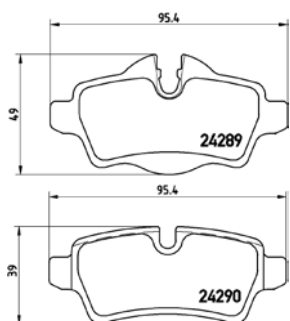

TX0772

TMD Number: 2428901