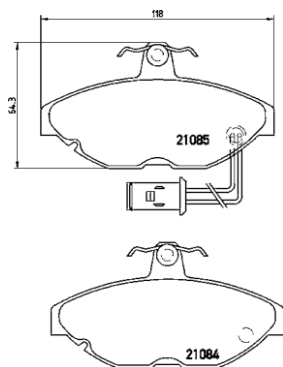

TX0308

TMD Number: 2108401

Model & Derivative	Year	Position

AusTiN		
Maestro	83-92	Front
Montego	84-88	Front
Mg		
Maestro		Front
Montego		Front
rover		
Maestro		Front
Montego		Front