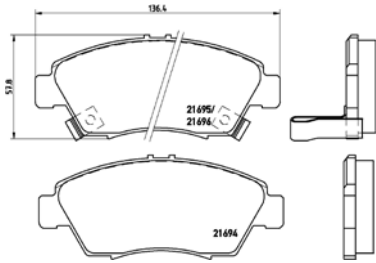

TMD Number: 2169401

Model & Derivative | **Year** | **Position**

hoNda		
Civic 1.4i	01-05	Front
Civic 1.4i	95-01	Front
Civic 1.6 16VV-Tec	91-95	Front
Civic 1.6i	01-05	Front
Civic 150i Luxline	96-00	Front
Civic 160i	96-00	Front
Civic 160i V-Tec	96-00	Front
Civic 170i V-Tec	00-05	Front
CRXi ESi 16V	92-00	Front
CRXi II 1.6 16V	87-92	Front
Insight 1.3 Hybrid	11on	Front
Jazz 1.4 DSi	02-08	Front
Jazz 1.4i	08on	Front
Jazz 1.5 EX	08on	Front
Jazz 1.5 EXS	08on	Front
Jazz 1.5i V-Tec	02-08	Front