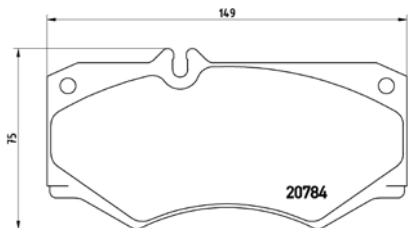

TMD Number: 2078401

Model & Derivative	Year	Position
MerCeDes-BeNz		
G-Class W463 Series G55 AMG	99 on	Front
MerCeDes-BeNz CoMM.		
Gelandenwagen	89 on	Front
TFM Scout 4X2	89 on	Front

TX0271

TMD Number: 2086105