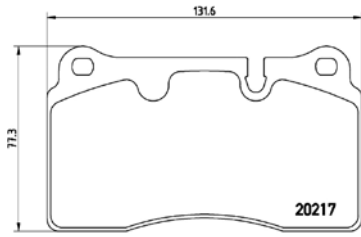

TMD Number: 2021701

[o] W 131,6 x H 77,3

Model & Derivative	Year	Position

laNDroVer		
Range Rover III	02 on	Front
Range Rover Sport	05 on	Front