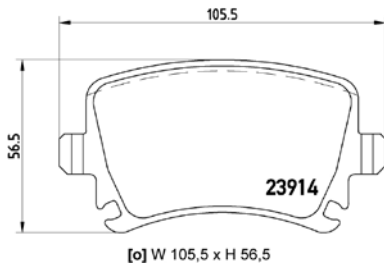

TMD Number: 2391402

Model & Derivative	Year	Position
auDi		
A8 3.0 TDi Quattro	03-10	Rear
A8 4.2 FSi Quattro	06-10	Rear
A8 4.2 Quattro	02-10	Rear
Q3 2.0 TDi	12 on	Rear
Q3 2.0 TDi Quattro	12 on	Rear
Q3 2.0 TFSi 4X2	12 on	Rear
Q3 2.0 TFSi Quattro	12 on	Rear
S3 Quattro	07.03 on	Rear
S3 Quattro	11.06 on	Rear
S3 Quattro Sportback	06.08 on	Rear
TT 1.8 TFSi Coupe	08 on	Rear
TT 1.8 TFSi Roadster	08 on	Rear
TT 2.0 TDi Quattro	08 on	Rear
TT 2.0 TFSi Coupe	06 on	Rear
TT 2.0 TFSi Quattro	08 on	Rear
TT 2.0 TFSi Roadster	07-10	Rear
TT 2.5 FSi Quattro RS	09 on	Rear
TT 3.2 Coupe	06 on	Rear
TT 3.2 Roadster Quattro	07-10	Rear
TTRS 2.5 TFSi Coupe Quattro	11 on	Rear
TTRS 2.5 TFSi Roadster Quattro	11 on	Rear
TTS Coupe Quattro	08 on	Rear
TTS Roadster Quattro	08 on	Rear
seaT		
Altea 2.0 FSi	04-09	Rear
Altea 2.0 TDi	04 on	Rear
Altea 2.0 TFSi	06-09	Rear
Leon 2.0 FSi	05-10	Rear
Leon 2.0 TFSi	05-09	Rear
VoLkswagen		
Caddy MPV 1.6	04 on	Rear
Caddy MPV 1.9 TDi	04 on	Rear
Caddy MPV 1.9 TDi Maxi	08 on	Rear
Caddy MPV 2.0 SDi	04-10	Rear
Eos 1.4 TSi Cabrio	07 on	Rear
Eos 2.0 FSi	07 on	Rear
Eos 2.0 TFSi	07 on	Rear
Golf 5 1.6 Comfortline	04-08	Rear
Golf 5 1.6 Trendline	04-08	Rear
Golf 5 1.9 TDi Comfortline	04-08	Rear
Golf 5 2.0 Comfortline	04-08	Rear
Golf 5 2.0 FSi Sport	04-08	Rear
Golf 5 2.0 TDi Sport	04-08	Rear
Golf 5 2.0 Trendline	04-08	Rear
Golf 5 GTi	04-08	Rear
Golf 5 GTi DSG	04-08	Rear
Golf 5 R32 DSG 4 Motion	04-08	Rear
Golf 6 1.4 TSi Comfortline 90kW	09 on	Rear
Golf 6 1.4 TSi Highline 118kW	09 on	Rear
Golf 6 1.4 TSi Trendline 90kW	09 on	Rear
Golf 6 1.6 TDi Comfortline 77kW	09 on	Rear
Golf 6 1.6 TDi Comfortline DSG	09 on	Rear
Golf 6 1.6 Trendline	09 on	Rear
Golf 6 2.0 R	09 on	Rear
Golf 6 2.0 TDi Highline 103kW	09 on	Rear
Golf 6 GTi	09 on	Rear
Golf 6 GTi DSG	09 on	Rear