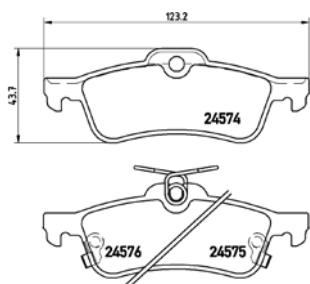

TX0844

TMD Number: 2457401