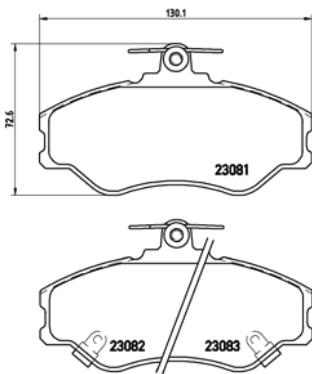

# PArts LISTING

Brake Pads

**TMD Number: 2093903**

Model & Derivative	Year	Position
--------------------	------	----------

oPel		
Kadett (All Models)	84-89	Front

tX0064

**TMD Number: 2308101**

Model & Derivative	Year	Position
--------------------	------	----------