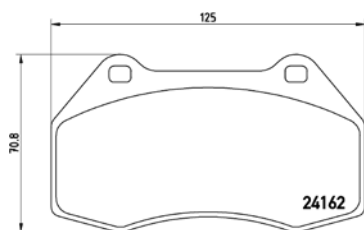

24162

Model & Derivative	Year	Position
reNault		
Clio III 2.0 Sport	06 on	Front
Clio III 2.0 Sport R27	08 on	Front
Grand Scenic II 2.0 Petrol	04-09	Front
Megan II 2.0 16V Turbo	05-08	Front
Megan II 2.0 16V Turbo CC	04-08	Front
Megan II 2.0 RS F1	04 on	Front
Megan III Coupe 2.0 T Sport	08 on	Front
Megan III Hatch 2.0 T Sport	08 on	Front

TX0751

TMD Number: 2416202