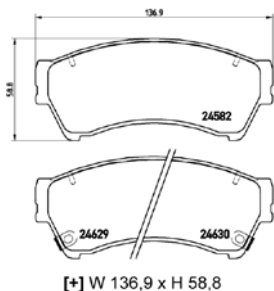

TMD Number: 2458202

Model & Derivative	Year	Position

MazDa		
6	02 on	Front

TX0850

TMD Number: 2458301