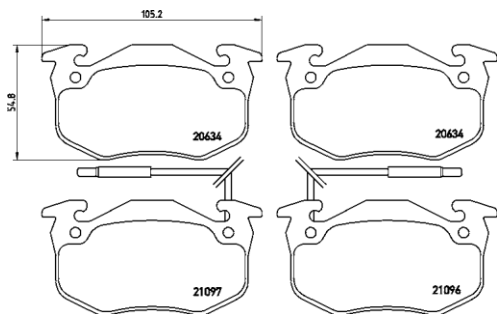

TX0311

TMD Number: 2109601

Model & Derivative	Year	Position
ReNauLT		
Clio I	90-98	Front
Rapid	85-98	Front
Twingo	93 on	Front