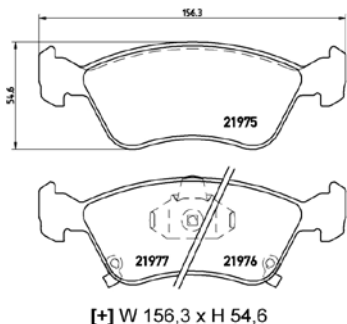

TMD Number: 2197502

Model & Derivative	Year	Position

ToYoTa		
Avensis		Front