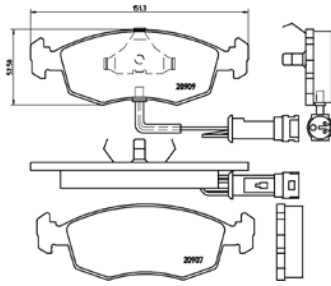

TX0211

PARTS LiSTing

Brake Pads

TMD Number: 2090702