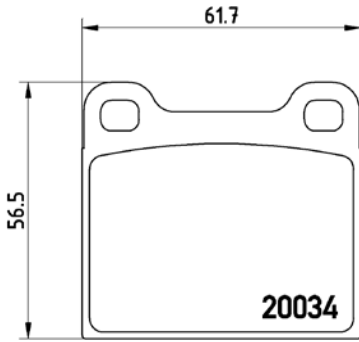

TMD Number: 2003402

Model & Derivative

Year

Position

VoIvo

144	72-76	Rear
164	72-76	Rear
240	74-93	Rear
260	74-82	Rear
740	83-92	Rear
760	81-92	Rear
780	86-90	Rear
850 GLT Sedan	94 on	Rear
850 GLT Sport Wagon	94 on	Rear
850 GLT Turbo	94 on	Rear
940	90-94	Rear
940 II	94-98	Rear
960 2.0	90-93	Rear
960 2.4 TD	91-94	Rear
960 2.5	94-96	Rear
960 2.9	90-96	Rear
C70 Coupe 2.3 T5	97-05	Rear
S70 2.0	97-00	Rear
S70 2.3 Turbo	97-00	Rear
S70 2.4	99-00	Rear
S70 2.4 Turbo	97-00	Rear
S70 2.5	97-00	Rear
S70 2.5 TDi	97-00	Rear
S80 (All Models)	97-00	Rear
V70 2.0	97-00	Rear
V70 2.0 Turbo	97-00	Rear
V70 2.4	97-00	Rear
V70 2.4 T	97-00	Rear
V70 2.5	97-00	Rear
V70 2.5 T	97-00	Rear
V70 T5 2.3	97-00	Rear