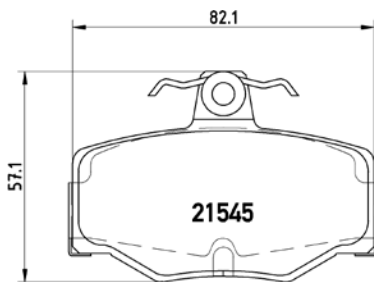

TX0134

TMD Number: 2154501

Model & Derivative	Year	Position

NissAN		
Almera 1.8 5-Door	01 on	Rear
Almera 1.8 Elegance	01 on	Rear
Primera 160 Si	97-03	Rear
Primera 200 Elegance	01 on	Rear
Primera 200 GSi	97 on	Rear
Primera 200 Lux	01 on	Rear
Primera 200 Si	97-03	Rear
Primera 200 STi	97 on	Rear