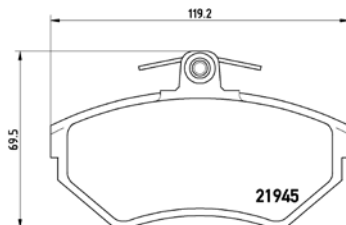

Model & Derivative	Year	Position
auDi		
A4 1.8	95-01	Front
A4 1.8 T Quattro	95-00	Front
A4 1.9 TDi	95-00	Front
A4 Avant 1.8	96-01	Front
A4 Avant 1.8T Quattro	01-04	Front
A4 Avant 1.8T Quattro	04-08	Front
A4 Avant 1.9 TDi	96-00	Front
A4 Avant 1.9 TDi Quattro	01-04	Front
SeaT		
Ibiza 1.4	99-02	Front
Ibiza 1.6	99-02	Front
Ibiza 1.8 T 20V Cupra	00-02	Front
Ibiza 1.9 SDi	99-02	Front
Ibiza 1.9 TDi	99-02	Front
voLkSWageN		
Golf III 2.8 VR6	96-99	Front
Golf IV 2.0 Cabrio	00-01	Front
Polo Classic I 1.6i	96-01	Front
Polo Classic I 1.8i	96-01	Front