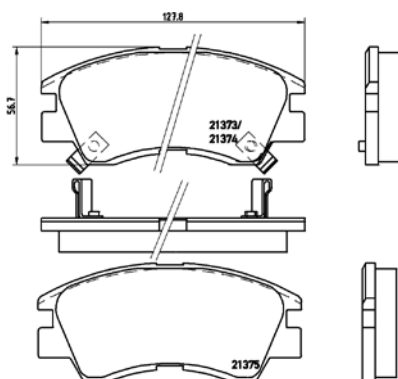

tX0078

TMD Number: 2137301