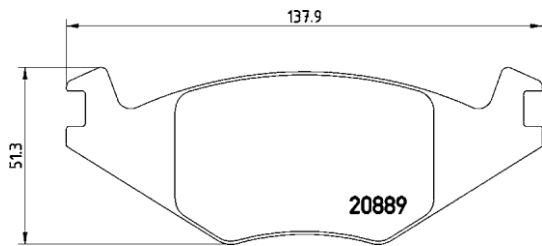

TMD Number: 2088902

Model & Derivative	Year	Position
seAT		
Cordoba	93-99	Front
Cordoba	93-99	Front
Ibiza II	93-99	Front
volksWAgeN		
Derby	81-84	Front
Golf II	83-92	Front
Jetta II	84-92	Front
Polo	94-02	Front
Polo Classic	85-02	Front

TX0277

TMD Number: 2089501