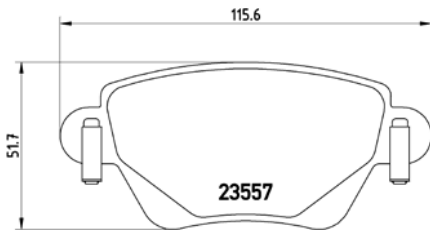

23557

Model & Derivative	Year	Position
ForD		
Mondeo 2.0 Ghia	01 on	Rear
Jaguar		
X-Type 2.0 SE	02-05	Rear
X-Type 2.2 DSE Estate	02-05	Rear
X-Type 2.2 DSE Estate	05 on	Rear
X-Type 3.0 SE 4X4	02-07	Rear
X-Type 3.0 SE 4X4	07 on	Rear
X-Type Sport 4X4	02-06	Rear

TX0595

TMD Number: 2357501