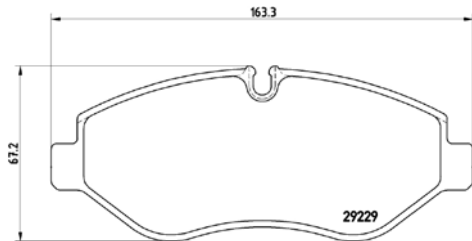

[o] W 163,4 x H 66,9

Model & Derivative	Year	Position
MerCeDeS-beNz CoMM.		
Sprinter 309 CDi	06 on	Front
Sprinter 311 CDi	06 on	Front
Sprinter 313 CDi	06 on	Front
Sprinter 315 CDi	06 on	Front
Sprinter 318 CDi	06 on	Front
Sprinter 319 CDi	06 on	Front
Viano 2.0 CDi	05 on	Front
Viano 2.2 CDi	03 on	Front
Viano 3.0	03 on	Front
Viano 3.0 CDi	06 on	Front
Viano 3.2	03 on	Front
Viano 3.5 V6	07 on	Front
Viano 3.7	04 on	Front
Vito 109 CDi W639	03 on	Front
Vito 111 CDi W639	03 on	Front
Vito 113 CDi W639	10 on	Front
Vito 115 CDi W639	10 on	Front
Vito 116 CDi W639	10 on	Front
Vito 120 CDi W639	10 on	Front
Vito 122 CDi W639	10 on	Front
Vito 123 W639	04-08	Front
VolkSwageN CoMM.		
Crafter 30-35 MWB Panel Van 2.5 TDi 120kW	08 on	Front
Crafter 30-35 MWB Panel Van 2.5 TDi 80kW	08 on	Front
Crafter 30-50 2.0 TDi	11 on	Front
Crafter 30-50 LWB Panel Van 2.5 TDi 120kW	08 on	Front
Crafter 30-50 LWB Panel Van 2.5 TDi 80kW	08 on	Front
Crafter 30-50 XLWB Panel Van 2.5 TDi 120kW	08 on	Front
Crafter 30-50 XLWB Panel Van 2.5 TDi 120kW	08 on	Front