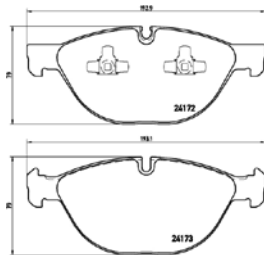

TX0756

TMD Number: 2417201

[o] W 192,9 x H 79

Model & Derivative | **Year** | **Position**

bMw		
X5 Series E70 3.0SD	07-08	Front
X5 Series E70 4.8i	07-08	Front
X5 Series E70 X-Drive 48i	07 on	Front
X6 Series E71 30D	08 on	Front
X6 Series E71 35D	08 on	Front
X6 Series E71 35i	08 on	Front
X6 Series E71 X-Drive 30D	08 on	Front
X6 Series E71 X-Drive 35D	08 on	Front
X6 Series E71 X-Drive 35i	08 on	Front