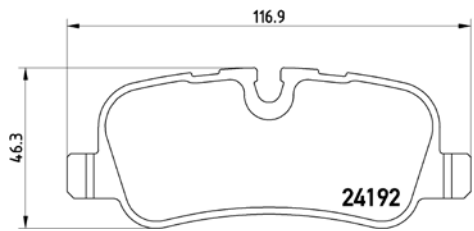

Model & Derivative	Year	Position
laNDroVer		
Discovery III 2.7 TD V6	05-09	Rear
Discovery III 4.0 V6	05-09	Rear
Discovery III 4.2 V8	05-09	Rear
Discovery III 4.4 V8	05-09	Rear
Discovery IV 3.0 TD	10 on	Rear
Discovery IV 3.0 V6 TD HSE	10 on	Rear
Discovery IV 3.0 V6 TD S	10 on	Rear
Discovery IV 3.0 V6 TD SE	10 on	Rear
Discovery IV 5.0 V8 HSE	10 on	Rear
Range Rover III 3.0 TD6	02 on	Rear
Range Rover III 3.6 TD V8	06 on	Rear
Range Rover III 4.2i V8 Sport	05 on	Rear
Range Rover III 4.4 V8	02 on	Rear
Range Rover III 4.4i V8 Sport	07 on	Rear
Range Rover III 5.0 EK Petrol	09 on	Rear
Range Rover Sport 3.0 V6 TD HSE	10 on	Rear
Range Rover Sport 3.6 TD V8 Diesel Sport	06 on	Rear
Range Rover Sport 5.0 SC	10 on	Rear