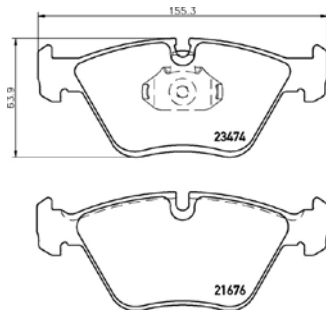

TMD Number: 2347402

Model & Derivative	Year	Position
BMW		
5 Series E34 535i	89-94	Front
5 Series E34 540i	93-96	Front
5 Series E34 M5	90-94	Front
5 Series E39 520i	99-03	Front
5 Series E39 520i Touring	97-00	Front
5 Series E39 523i	98-01	Front
5 Series E39 525 TDS	96-03	Front
5 Series E39 525D	00-03	Front
5 Series E39 525i	00-03	Front
5 Series E39 525i Touring	00-04	Front
5 Series E39 528i	96-00	Front
5 Series E39 528i Touring	97-00	Front
5 Series E39 530D	00-03	Front
5 Series E39 530D	98-00	Front
5 Series E39 535i	96-99	Front
7 Series E32 730i	87-94	Front
7 Series E32 735i	87-93	Front
7 Series E32 740i	92-94	Front
7 Series E32 750iL	87-94	Front
X3 2.0D E83 Series	04-07	Front
X3 2.0D E83 Series	07-09	Front
X3 2.0D X-Drive E83 Series	08 on	Front
X3 2.0i E83 Series	05-09	Front
X3 2.0i X-Drive E83 Series	08 on	Front
X3 2.5 Si E83 Series	07-09	Front
X3 2.5i E83 Series	04 on	Front
X3 3.0 Si E83 Series	07-09	Front
X3 3.0D E83 Series	04 on	Front
X3 3.0D X-Drive E83 Series	08 on	Front
X3 3.0i E83 Series	04-06	Front
X3 3.0i X-Drive E83 Series	08 on	Front
Z4 3.0 Si E85 Series	06 on	Front
Z4 3.0 Si E86 Series	06 on	Front
Z4 3.2 M E85 Series	06 on	Front
Z4 3.2 M E86 Series	06 on	Front
Jaguar XJ-6 4.0	89-94	Front
Jaguar XJ-6 Sovereign 4.0	94-97	Front
Jaguar XJ-8 4.0	97-03	Front
Jaguar XK8 4.0 Coupe	96-07	Front
Jaguar XK8 4.2 Coupe	02-07	Front
Jaguar XK8 Convertible 4.0	96-07	Front
Jaguar XK8 Convertible 4.2	02-07	Front
MG ZT 160	01 on	Front
MG ZT 190	01 on	Front
MG ZT V8	03 on	Front