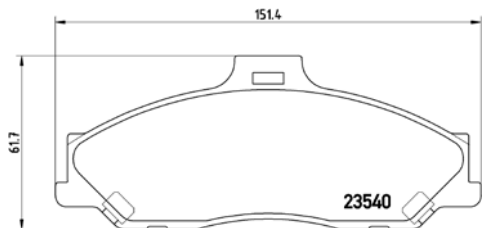

TMD Number: 2354001

Model & Derivative | **Year** | **Position**

ForD		
Ranger 2.2i 2WD Zim Models	99-06	Front
Ranger 2.5 D 2WD Zim Models	99-06	Front
Ranger 2.5 MZR-CD 2WD Zim Models	99-06	Front
Ranger 2.5 TD 2WD Zim Models	99-06	Front
Ranger 2.5 TDCi 2WD Zim Models	06 on	Front
MazDa		
B Series 2.2i Zim Models	99-06	Front
B Series 2.5 D Zim Models	99-06	Front
B Series 2.5 MZR-CD 2WD Zim Models	99-06	Front
B Series 2.5 TD Zim Models	99-06	Front

TX0588

TMD Number: 2354301