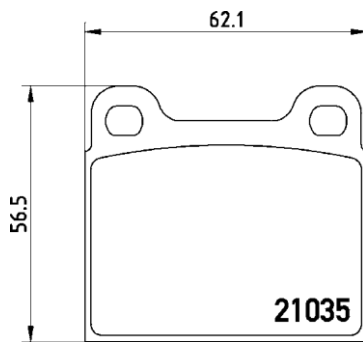

8 Coupe W114 Series 250 C	69-72	Rear
8 Coupe W114 Series 250 C 2.8	72-76	Rear
8 Coupe W114 Series 250 CE	69-72	Rear
8 Coupe W114 Series 280 C	72-77	Rear
8 Coupe W114 Series 280 CE	72-77	Rear
8 W114 Series 230.6	68-76	Rear
8 W114 Series 250	68-72	Rear
8 W114 Series 250 2.8	72-76	Rear
8 W114 Series 280	72-76	Rear
8 W114 Series 280 E	72-76	Rear
8 W115 Series 200	68-77	Rear
8 W115 Series 200 D	68-77	Rear
8 W115 Series 220	68-73	Rear
8 W115 Series 220 D	68-77	Rear
8 W115 Series 230.4	73-76	Rear
8 W115 Series 240 D	73-77	Rear
8 W115 Series 240 D 3.0	74-76	Rear
Coupe C123 Series 230 C	77-80	Rear
Coupe C123 Series 230 CE	80-85	Rear
Coupe C123 Series 280 C	77-80	Rear
Coupe C123 Series 280 CE	77-85	Rear
Coupe C123 Series 300 C Turbo D	81-85	Rear
Kombi Estate S123 Series 200 T	80-85	Rear
Kombi Estate S123 Series 230 T	77-80	Rear
Kombi Estate S123 Series 230 TE	80-85	Rear
Kombi Estate S123 Series 240 T D	77-85	Rear
Kombi Estate S123 Series 250 T	78-82	Rear
Kombi Estate S123 Series 280 TE	77-85	Rear
Kombi Estate S123 Series 300 TD	77-85	Rear
S-Class Coupe C126 Series 380 SEC	81-85	Rear
S-Class Coupe C126 Series 420 SEC	85-91	Rear
S-Class Coupe C126 Series 500 SEC	80-91	Rear
S-Class Coupe C126 Series 560 SEC	85-91	Rear
S-Class W116 Series 280 S	72-80	Rear
S-Class W116 Series 280 SE	72-80	Rear
S-Class W116 Series 280 SEL	72-80	Rear
S-Class W116 Series 350 SE	72-76	Rear
S-Class W116 Series 350 SEL	72-80	Rear
S-Class W116 Series 450 SE	73-80	Rear
S-Class W116 Series 450 SEL	73-80	Rear
S-Class W116 Series 450 SEL 6.9	75-80	Rear
S-Class W126 Series 260 SE	85-91	Rear
S-Class W126 Series 280 S	79-85	Rear
S-Class W126 Series 280 SE	79-85	Rear
S-Class W126 Series 280 SEL	79-85	Rear
S-Class W126 Series 3.8	80-84	Rear
S-Class W126 Series 300 SE	85-91	Rear
S-Class W126 Series 300 SEL	85-91	Rear
S-Class W126 Series 380 SE	79-86	Rear
S-Class W126 Series 380 SEL	79-86	Rear
S-Class W126 Series 420 SE	85-91	Rear
S-Class W126 Series 420 SEL	85-91	Rear
S-Class W126 Series 500 SE	79-91	Rear
S-Class W126 Series 500 SEL	79-91	Rear
S-Class W126 Series 560 SE	85-91	Rear
S-Class W126 Series 560 SEL	85-91	Rear
SL Coupe C107 Series 280 SLC	74-81	Rear
SL Coupe C107 Series 350 SLC	72-80	Rear
SL Coupe C107 Series 380 SLC	80-81	Rear
SL Coupe C107 Series 450 SLC	73-80	Rear
SL Series R107 280 SL	74-85	Rear
SL Series R107 300 SL	85-89	Rear
SL Series R107 350 SL	71-80	Rear
SL Series R107 380 SL	80-85	Rear
SL Series R107 420 SL	86-89	Rear
SL Series R107 450 SL	72-80	Rear
SL Series R107 500 SL	75-89	Rear
SL Series R107 560 SL	85-89	Rear