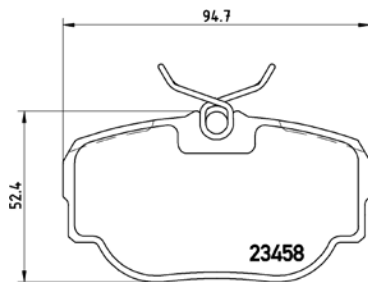

Model & Derivative	Year	Position
LANDrover		
Discovery II 2.5 TDi (All Models)	99 on	Rear
Discovery II 4.0 V8 (All Models)	99 on	Rear
Range Rover II 3.9	95-02	Rear
Range Rover II 4.0 SE	98-02	Rear
Range Rover II 4.6 V8 HSE	98-02	Rear