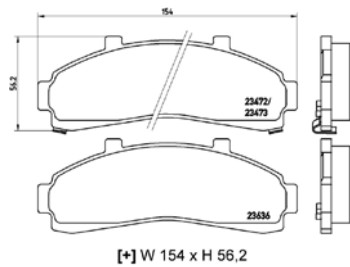

TX0569

TMD Number: 2347201

Model & Derivative	Year	Position

ForD		
Explorer	93 on	Front
Ranger	90-98	Front
MazDa		
B-Series	85-05	Front

TX0570

TMD Number: 2347402