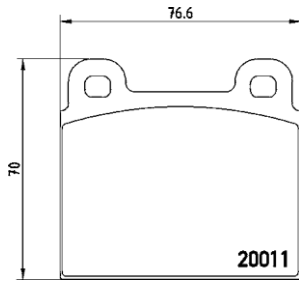

TX0194

PARTS LiSTing

Brake Pads

TMD Number: 2001102

Model & Derivative	Year	Position

AIFA roMeo		
1750 GTV Romeo	69-73	Front

TX0195

TMD Number: 2001107