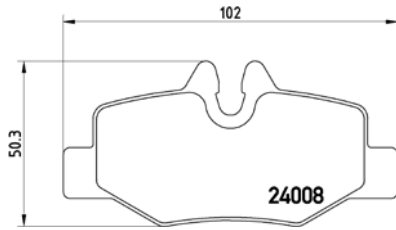

TX0701

PARTS LiSTing

Brake Pads

TMD Number: 2400801

Model & Derivative	Year	Position
MerceDes-beNz coMM.		
Viano 2.0 CDi	05 on	Rear
Viano 2.2 CDi	03 on	Rear
Viano 3.0	03 on	Rear
Viano 3.0 CDi	06 on	Rear
Viano 3.2	03 on	Rear
Viano 3.5 V6	07 on	Rear
Viano 3.7	04 on	Rear
Vito 109 CDi W639	03 on	Rear
Vito 111 CDi W639	03 on	Rear
Vito 113 CDi W639	10 on	Rear
Vito 115 CDi W639	10 on	Rear
Vito 116 CDi W639	10 on	Rear
Vito 120 CDi W639	10 on	Rear
Vito 122 CDi W639	10 on	Rear
Vito 123 W639	04-08	Rear

TX0702

TMD Number: 2401001