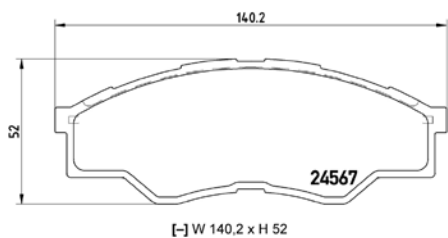

TMD Number: 2456701