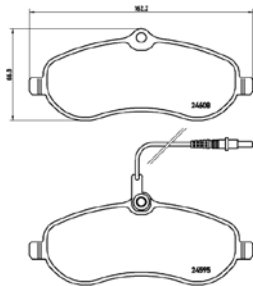

[+] W 162,2 x H 66,8

Model & Derivative	Year	Position
CiTroEN CoMM.		
Despatch 1.6 HDi (All Models)	11 on	Front
Despatch 1.6i (All Models)	11 on	Rear
Despatch 2.0 HDi (All Models)	11 on	Front
FiaT		
Scudo 1.6 D Multi-Jet	07 on	Front
Scudo 2.0 Multi-Jet	07 on	Front
FiaT CoMM.		
Scudo 1.6 D Multi-Jet	07 on	Front
Scudo 2.0 Multi-Jet	07 on	Front
Peugeot CoMM.		
Expert Tepee 2.0 HDi 120	07 on	Front
Expert Tepee 2.0 HDi 140	07 on	Front