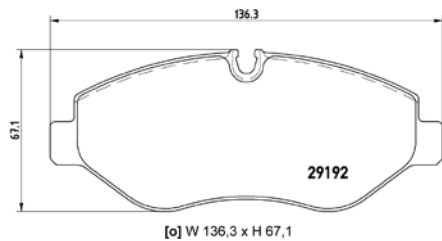

Model & Derivative	Year	Position
iVeCo CoMM.		
35S12 Panel Van 2.3D	06 on	Front
35S12 Panel Van 3.0D	06 on	Front
50C15 3.0D	06 on	Front