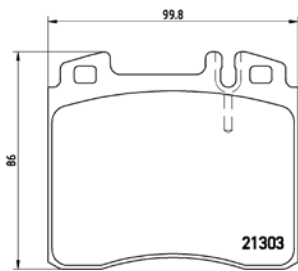

TX0171

TMD Number: 2130304