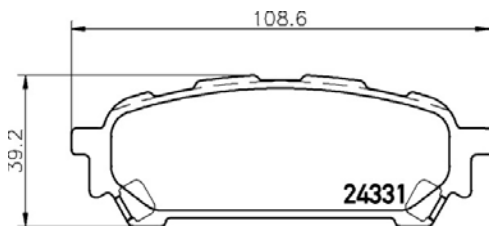

(with acoustic wear warning)

Model & Derivative	Year	Position
Subaru		
BRZ	06/12 on	Front
Forester (SH)	01/08 on	Front
Forester (SI)	03/13 on	Front
Impreza Hatchback (GP)	06/12 on	Front
Impreza Saloon (GP)	06/12 on	Front
Impreza Saloon (GR)	01/08 on	Front
Outback (BM, BR)	09/09 on	Front
XV Crosstrek	12/11 on	Front