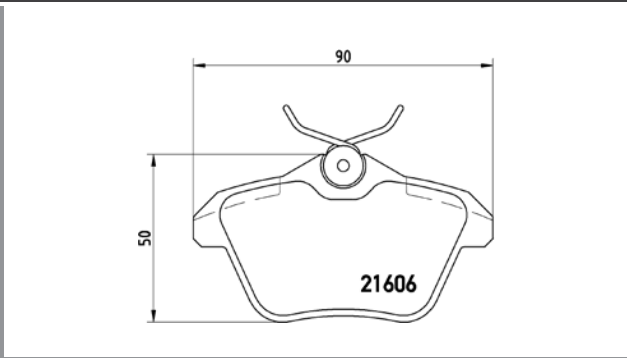

Model & Derivative	Year	Position
AlFA roMeo		
1561.8 16VTS	00-05	Rear
1561.8 16VTS	97-00	Rear
156 1.9 JTD	05 on	Rear
156 2.4 JTD	97-05	Rear
1662.5 V6	98 on	Rear
1663.0 V6	99-02	Rear

TX0161

TMD Number: 2111501