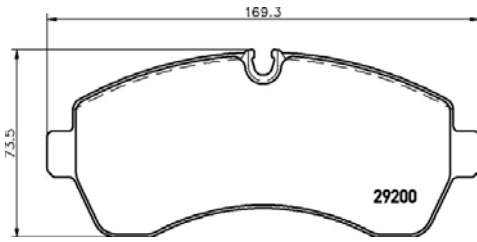

TMD Number: 2920001