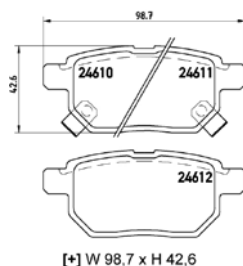

TX0859

TMD Number: 2461001

Model & Derivative | **Year** | **Position**

ToYoTa		
Prius 1.8 CVT	04 on	Rear
Yaris Hatch 1.0 VVTi	06 on	Rear
Yaris Hatch TS 1.8	08 on	Rear