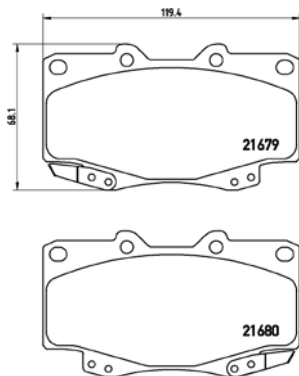

Model & Derivative	Year	Position
lexus		
LX 470 4X4	01-08	Front
ToYoTa CoMM.		
Hilux 2.5 D-4D Hi Double Cab SRX 4X4	05-08	Front
Hilux 2.5 D-4D Hi SRX 4X4	05-08	Front
Hilux 2.5 D-4D SRX Raised Body 4X2	05 on	Front
Hilux 2.7 VVTi Raised Body 4X2	05 on	Front
Hilux 2.7 VVTi SRX 4X4	05-08	Front
Hilux 3.0 D Double Cab Raider 4X4	05-08	Front
Hilux 3.0 D-4D Double Cab Raider Raised Body 4X2	05 on	Front
Hilux 3.0 D-4D Raised Body 4X2	05 on	Front
Hilux 4.0 V6 Double Cab Raider 4X4	05-08	Front
Hilux 4.0 V6 Double Cab Raider Automatic 4X4	05-08	Front
Landcruiser 100 4.2 GX	98 on	Front
Landcruiser 100 4.2 TD VX	02 on	Front
Landcruiser 100 4.2 TD VX	98 on	Front
Landcruiser 100 4.5 GX	98 on	Front
Landcruiser 100 4.7 V8 VX	98 on	Front