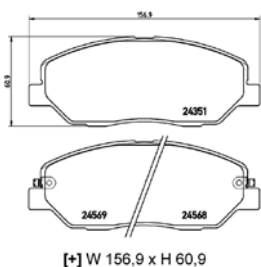

TMD Number: 2435101

Model & Derivative	Year	Position
HYuNDai		
Santa Fe 2.2 CRDi 4X2	06 on	Front
Hyundai Santa Fe 2.2 CRDi 4X4	06 on	Front
Hyundai Sante Fe 2.2 CRDi 4X2	06 on	Front
Hyundai Sante Fe 2.7 V6 GLS	06 on	Front
Hyundai Sante Fe 2.7 V6 GLS 4X4	06 on	Front
Kia		
Sorento 2.2 CRDi	09 on	Front
Sorento 2.2 CRDi 4X4	09 on	Front
Sorento 2.4i	09 on	Front