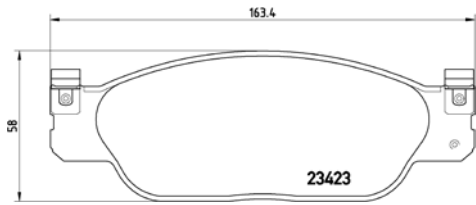

TMD Number: 2342301