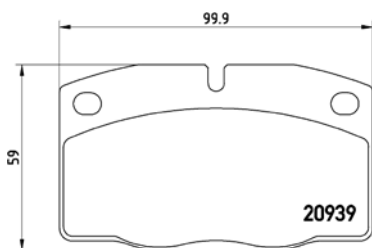

Model & Derivative	Year	Position
DAeWoo		
Cielo 1.5GL	96-98	Front
Cielo 150iL	96-98	Front
oPel		
Ascona 1.3L	82-85	Front
Ascona 1.6 GL	82-87	Front
Ascona 1.6 GLS	82-87	Front
Ascona 1.6L	82-87	Front
Ascona 1.8	82-87	Front
Ascona 1.8 GSi	84-87	Front
Kadett2.0 GSi	87-89	Front
Monza 1.6 CLS	86-89	Front
Monza 1.6 GLS	86-89	Front
Monza 1.8 GLi	86-89	Front
Monza 1.8 GLX	86-89	Front