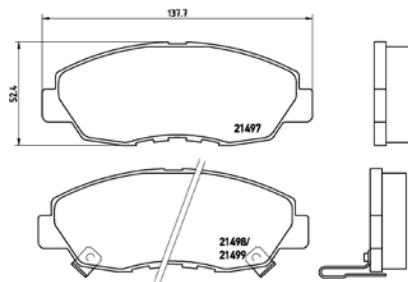

Model & Derivative	Year	Position
HoNDa		
Accord 2.0 Elegance	09 on	Front
Accord 2.2i D-Tec	09 on	Front
Accord 2.2i D-Tec Tourer	09 on	Front
Accord 2.2i D-Tec Tourer Executive	09 on	Front
Accord 2.4i Executive	09 on	Front
Accord 2.4i Tourer	09 on	Front
iSuzu		
250 D-Teq Fleetside 4X4 15" Wheel	09 on	Front
300 D-Teq LE 4X2 15" Wheel	09 on	Front
iSuzu CoMM.		
KB/KBS Series 200 Fleetside 4X2 15" Wheel	09 on	Front
KB/KBS Series 240 Fleetside 4X4 15" Wheel	09 on	Front
KB/KBS Series 240 LE 4X2 15" Wheel	09 on	Front
KB/KBS Series 250 Fleetside 4X2 15" Wheel	09 on	Front

TX1084

TMD Number: 214970