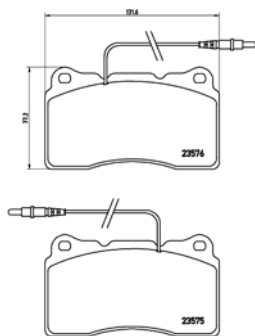

23576

23575

Model & Derivative	Year	Position
ciTroEN		
C8	02 on	Front
FiaT		
Ulysse	02 on	Front
Peugeot		
607	00 on	Front
807	02 on	Front