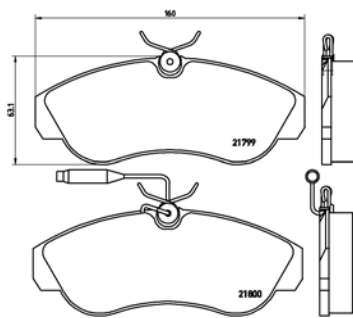

TX0420

TMD Number: 2179901