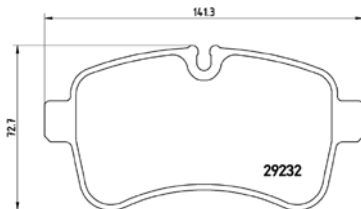

TX0940

TMD Number: 2923201

[o] W 141,2 x H 72,7

Model & Derivative	Year	Position
iVeCo		
Daily IV	06 on	Rear
Daily V	11 on	Rear