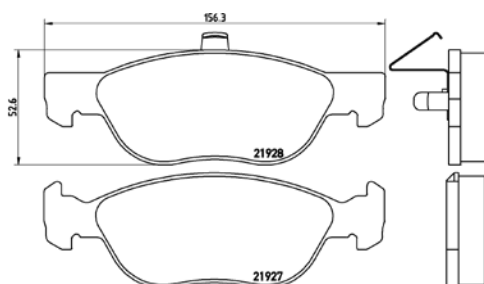

TX0448

TMD Number: 2192703

Model & Derivative	Year	Position

FiaT

Punto	93 on	Front