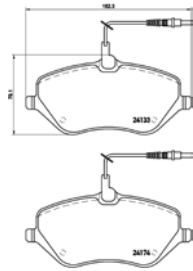

# PARTS LiSTing

Brake Pads

**TMD Number: 2413301**

Model & Derivative	Year	Position
<b>ciTroen</b>		
C5	08 on	Front
C6	05 on	Front
<b>Peugeot</b>		
407	04 on	Front
607	00 on	Front

TX0740

**TMD Number: 2413401**