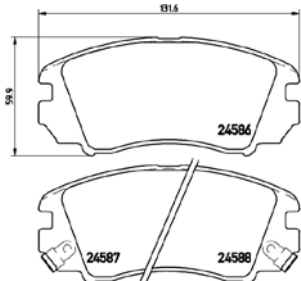

TX0851

PARTS LiSTing

Brake Pads

TMD Number: 2458601

[+] W 131,6 x H 59,9
(18mm Thick)

Model & Derivative	Year	Position
HYuNDai		
Elantra 1.6 GL	01-05	Front
Elantra 1.6 GLS	05-10	Front
Elantra 2.0 GLS	05-10	Front
Sonata 2.0 GLS	01-04	Front
Sonata 2.7 GLS	01-04	Front
Tiburon 2.0	03-06	Front
Tiburon 2.0	07-10	Front
Tiburon 2.7 V6	03-06	Front
Tiburon 2.7 V6	07-10	Front
Tucson 2.0 CRDi	04 on	Front
Tucson 2.0 GLS	04 on	Front
Tucson 2.7 V6	04 on	Front
kia		
Magentis 2.0	01-05	Front
Magentis 2.0	05 on	Front
Magentis 2.5 V6	01-05	Front
Magentis 2.5 V6	05 on	Front
Soul 1.6 CRDi 128	09 on	Front
Soul 1.6 CVVT	09 on	Front
Sportage 2.0 4X2 (All Models)	05-10	Front
Sportage 2.0 4X4 (All Models)	05-10	Front
Sportage 2.0 CRDi 4X2	05-10	Front
Sportage 2.0 CRDi 4X4	05-10	Front
Sportage 2.7 Automatic 4X4	05-10	Front

TX0852

TMD Number: 2459501