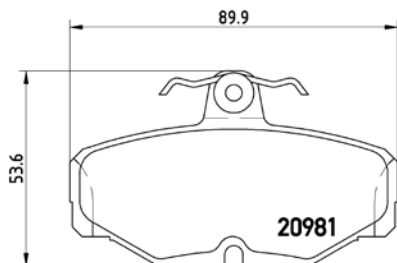

Model & Derivative	Year	Position
ForD		
Sapphire 3.0	89-93	Rear
Sapphire 3.0 GLX	89-93	Rear
Sapphire Ghia	92-93	Rear
Sierra 3.0 RS	89-93	Rear
Sierra 3.0 XR6	89-92	Rear
Mg		
ZT 160	01 on	Rear
ZT 190	01 on	Rear
volvo		
960 2.0	90-93	Rear
960 2.4 TD	91-94	Rear
960 2.5	94-96	Rear
960 2.9	90-96	Rear
S90 Sedan 2.9	96-98	Rear
V90 Estate	96-98	Rear