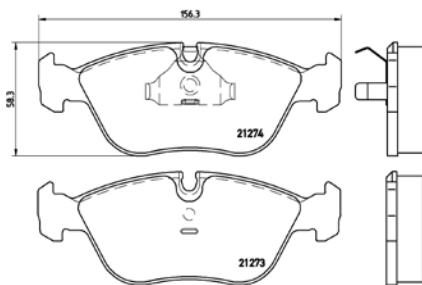

Model & Derivative	Year	Position
voLvo		
850 GLT Sedan	94 on	Front
850 GLT Sport Wagon	94 on	Front
850 GLT Turbo	94 on	Front
C70 Coupe 2.3 T5	97-05	Front
S70 2.0	97-00	Front
S70 2.3 Turbo	97-00	Front
S70 2.4	99-00	Front
S70 2.4 Turbo	97-00	Front
S70 2.5	97-00	Front
S70 2.5 TDi	97-00	Front
S80 (All Models)	97-00	Front
V70 2.0	97-00	Front
V70 2.0 Turbo	97-00	Front
V70 2.4	97-00	Front
V70 2.4 T	97-00	Front
V70 2.5	97-00	Front
V70 2.5 T	97-00	Front
V70 T 5 2.3	97-00	Front