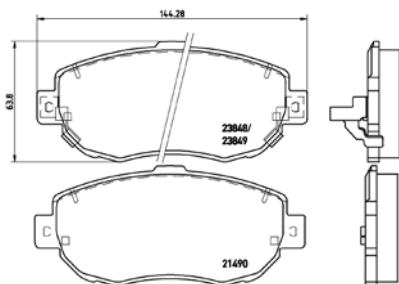

TX1034

TMD Number: 2149001

Model & Derivative	Year	Position
lexuS		
IS 200	99-04	Front
IS 300	04 on	Front
LS 400	93-94	Front