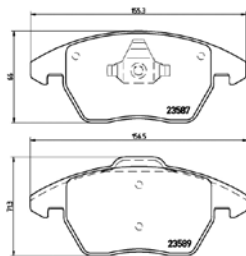

[–] W 155,3/156,5 x H 66/71,3

(No wear indicator)

**TX0604**