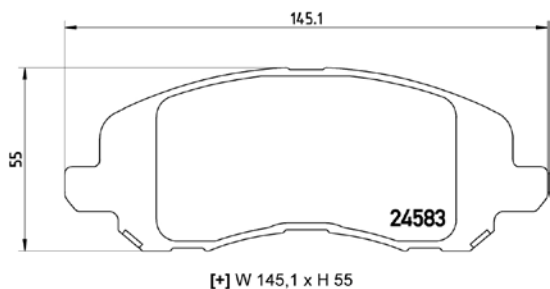

Model & Derivative	Year	Position

CHrYSler		
Jeep 2.0 CRD	06 on	Front
Jeep Compass 2.0 CRD 4X4	06 on	Front
Jeep Compass 2.4	06 on	Front
Jeep Compass 2.4 4X4	06 on	Front
Jeep Patriot 2.0 CRD	08 on	Front
Jeep Patriot 2.4 CVT Limited	08 on	Front
Jeep Patriot 2.4 M5 Limited	08 on	Front
DoDge		
Caliber 2.0 CRD	06 on	Front
Caliber 2.0 SXT 5M	06 on	Front
Caliber 2.0 SXT CVT	06 on	Front
Caliber 2.4 SXT	06 on	Front
MiTSubiSHi		
Lancer 1.5i	08 on	Front
Lancer 1.6 GLX	02-08	Front
Lancer 1.6i	08 on	Front
Lancer 2.0 GLS	03-08	Front
Lancer 2.0i	08 on	Front
Lancer Evo IX 2.0 Turbo	06 on	Front
Outlander 2.4 GLS	03-06	Front
Outlander 2.4 GLS	06 on	Front