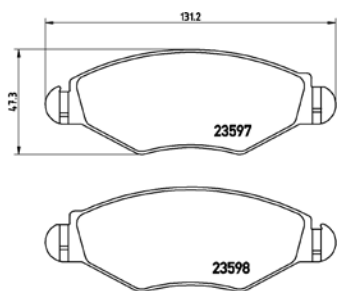

TMD Number: 2359703