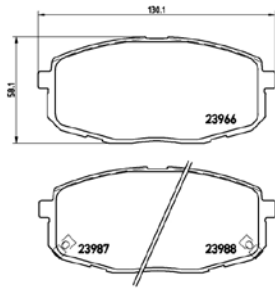

TMD Number: 2396601

[+] W 130,1 x H 58,1

Model & Derivative	Year	Position
HYuNDai		
i30 1.6	07 on	Front
i30 1.6 CRDi	07 on	Front
i30 2.0	07 on	Front
Kia		
Carens II 1.8 LS	02-06	Front
Carens II 2.0 CRDi	02-07	Front
Cee'd 1.6	06 on	Front
Cee'd 2.0	06 on	Front
Cerato 2.0	09 on	Front
Cerato 2.0 Koupe	09 on	Front
Pro Cee'd 2.0 CRDi	08 on	Front
Pro Cee'd 2.0i 3-Door	08 on	Front