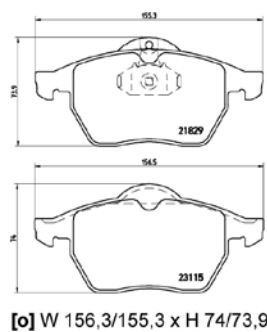

TX0481

TMD Number: 2311502