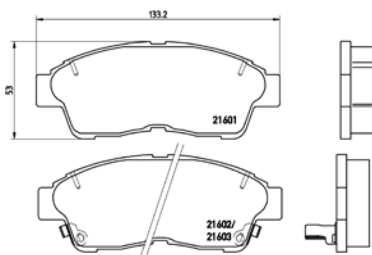

Model & Derivative | **Year** | **Position**

DaihaTsu		
Charade 1.3 16V	11 on	Front

tX0037

TMD Number: 216010