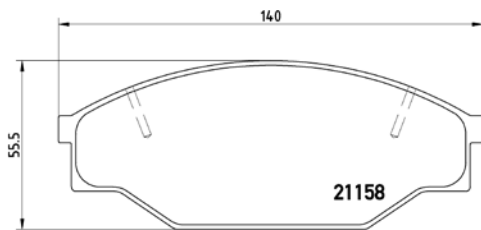

Model & Derivative	Year	Position

CaM		
Inyathi Mini Bus	06 on	Front
Rhino 2.2 Pick-up	08 on	Front
FoToN CoMM.		
View Panel Van		Front
View Taxi		Front
GWM		
2.2i Double Cab 4X2	07 on	Front
2.2i Multiwagon 4X2	07 on	Front
2.8 TDi Single Cab	07 on	Front
GWM		
4X4 2400 Diesel	89-94	Front
ToYoTa CoMM.		
Hi-AceBus2000	87-94	Front
Hi-AceBus2200	93-07	Front
Hi-Ace Panel Van 1800	84-90	Front
Hi-Ace Panel Van 2000	87-94	Front
Hi-Ace Panel Van 2200	93-07	Front
Hi-Ace Wagon 1800	84-90	Front
Hilux 1600	84-87	Front
Hilux 1800 S	87-94	Front
Hilux 1800 SR	87-94	Front
Hilux 2000	84-87	Front
Hilux 2200	87-94	Front
Hilux 2200 Diesel	84-86	Front
Hilux 2200 SRX	87-94	Front
Hilux 2400 D	85-93	Front