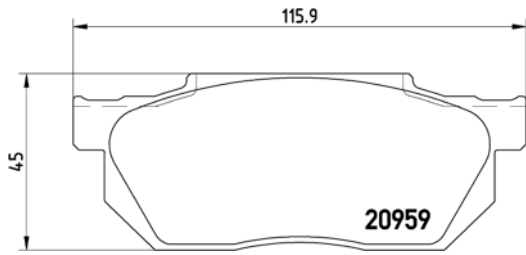

**TMD Number: 2095901**

Model & Derivative	Year	Position
<b>HoNDA</b>		
Ballade 150 16V SOHC	89-92	Front