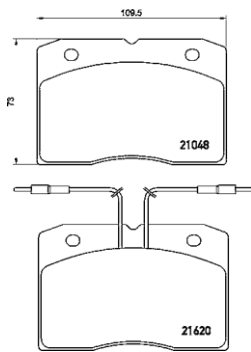

TX0304

TMD Number: 2104801