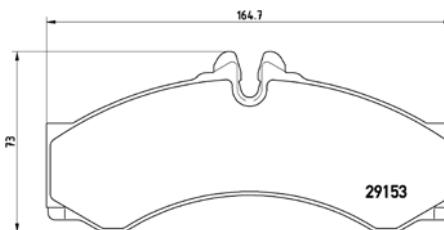

Model & Derivative	Year	Position
MerCeDeS-beNz CoMM.		
412D 4X2 Panel Van	96 on	Front+ Rear
Sprinter 308 CDi	00-06	Front
Sprinter 308 D	96-06	Front
Sprinter 311 CDi	00-06	Front
Sprinter 312 D	95-00	Front
Sprinter 313 CDi	00-06	Front
Sprinter 314 D	96-06	Front
Sprinter 316 CDi	00-06	Front
Sprinter 412D	96-06	Front+ Rear
Sprinter 413 CDi	00-06	Front+ Rear
Sprinter 413D	01 on	Front+ Rear
Sprinter 416 CDi	00-06	Front+ Rear
VolkSwageN CoMM.		
LT 28-46 2.8 TDi	99-06	Front