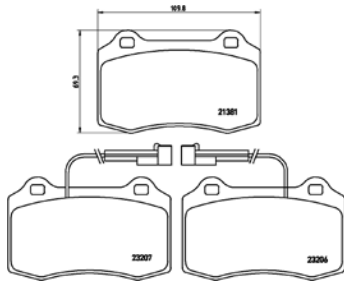

Model & Derivative	Year	Position
alFa roMeo		
147 3.2 V6 GTA	04 on	Front
1563.2 V6 GTA Sportwagon	02 on	Front
GTV 3.0 V6 24V	04 on	Front
GTV 3.0 V6 24V	99-04	Front
Spider 3.2 V6	02-04	Front
CaDiLLaC		
CTS 5.7 V8	05 on	Rear
FiaT		
Coupe 2.0 20V Turbo	96-00	Front