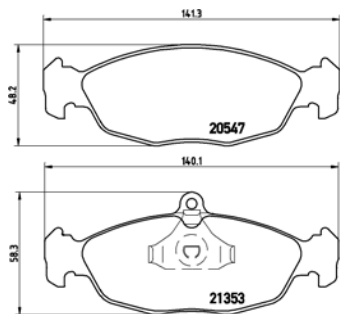

TMD Number: 2054701