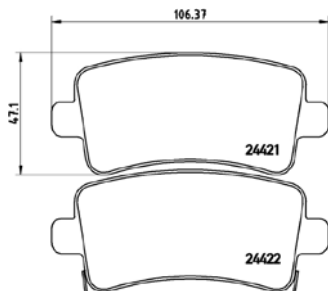

TX0804

TMD Number: 2442101

Model & Derivative	Year	Position
oPel		
Insignia	08 on	Front