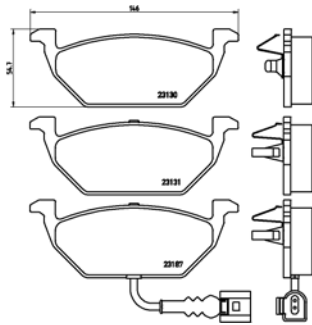

seaT		
Altea 2.0 FSi	04-09	Front
Altea 2.0 TDi	04 on	Front
Altea 2.0 TFSi	06-09	Front
Ibiza 1.6	08 on	Front
Leon 2.0 FSi	05-08	Front
Leon 2.0 T FSi	05-08	Front
Leon 2.0 TDi	05-10	Front

VoIKsWaGeN		
Beetle 1.8 T	99 on	Front
Beetle 2.0	00 on	Front
Beetle 2.0 Cabrio	03 on	Front
New Beetle 1.2 TSi	12 on	Front
New Beetle 1.4 TSi	12 on	Front
Caddy MPV 1.6	04 on	Front
Caddy MPV 1.9 TDi	04 on	Front
Caddy MPV 1.9 TDi Maxi	08 on	Front
Caddy MPV 2.0 SDi	04-10	Front
Golf IV 1.6 Comfortline	00-03	Front
Golf IV 1.9 TDi Highline	00-05	Front
Golf IV 2.0i Highline	00-03	Front
Golf IV Estate 1.6	99-03	Front
Golf IV Estate 1.9 TDi	99-03	Front
Golf V 1.6 Comfortline	04-08	Front
Golf V 1.6 Trendline	04-08	Front
Golf V 1.9 TDi Comfortline	04-08	Front
Golf V 2.0 Comfortline	04-08	Front
Golf V 2.0 FSi Sport	04-08	Front
Golf V 2.0 TDi Sport	04-08	Front
Golf V 2.0 Trendline	04-08	Front
Golf V GTi	04-08	Front
Golf V GTi DSG	04-08	Front
Golf V R32 4 Motion	04-08	Front
Golf VI 1.4 TSi Comfortline 90kW	09 on	Front
Golf VI 1.4 TSi Highline 118kW	09 on	Front
Golf VI 1.4 TSi Trendline	09 on	Front
Golf VI 1.6 TDi Comfortline 77kW	09 on	Front
Golf VI 1.6 TDi Comfortline DSG	09 on	Front
Golf VI 1.6 Trendline	09 on	Front
Golf VI 2.0 R	09 on	Front
Golf VI 2.0 TDi Highline 103kW	09 on	Front