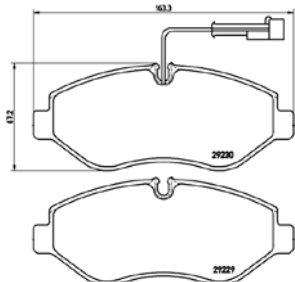

TX0938

PARTS LiSTing

Brake Pads

TMD Number: 2922902

[+1] W 163,3 x H 67,2

Model & Derivative	Year	Position
NiSSaN		
Cabstar	06 on	Front
reNault		
Trucks Maxity	07 on	Front

TX0939

TMD Number: 2923101