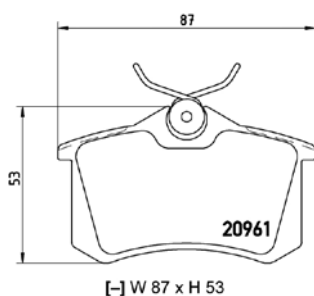

TMD Number: 2355406

Model & Derivative   **Year**   **Position**

auDi

A4 Avant 2.0i	01-04	Rear
A4 Avant 2.4	01-04	Rear
A4 Avant 2.4	98-01	Rear
A4 Avant 2.5 TDi	01-04	Rear
A4 Avant 2.5 TDi	97-01	Rear
A4 Avant 2.5 TDi Quattro	01-04	Rear
A4 Avant 2.6	96-01	Rear
A4 Avant 2.8	96-01	Rear
A4 Cabrio 2.0	04-05	Rear
A4 Cabrio 2.0 TDi	06-09	Rear
A4 Cabrio 2.0 TFSi	05-09	Rear
A4 Cabrio 2.5 TDi	02-05	Rear
A4 Cabrio 3.0	02-05	Rear
A4 Cabrio 3.0 Quattro	03-05	Rear
A6 1.8T	95-05	Rear
A6 1.9 TDi	95-05	Rear
A6 2.4 Quattro	97-05	Rear
A6 2.4 V6 5 Valves	97-04	Rear
A6 2.5 TDi	97-05	Rear
A6 2.7 T	94-97	Rear
A6 2.7 T Quattro	97-05	Rear
A6 2.7 T Quattro	97-05	Rear
A6 2.8 Quattro	94-05	Rear
A6 2.8 Quattro	95-99	Rear
A6 2.8E	94-05	Rear
A6 3.0 Quattro	01-05	Rear
A6 3.0 Quattro	01-05	Rear
A6 3.0 TDi Quattro	05-11	Rear
A6 3.0 V6	01-05	Rear
A6 3.2 FSi Quattro	05-08	Rear
A6 4.2 Quattro	98-04	Rear
A6 4.2 Quattro	98-05	Rear
A6 Avant 1.9 TDi	98-05	Rear
A6 Avant 2.4	97-05	Rear
A6 Avant 2.5 TDi	97-05	Rear
A6 Avant 2.5 TDi Allroad	00-05	Rear
A6 Avant 2.6	94-98	Rear
A8 2.8 Quattro	94-02	Rear
A8 2.8E Quattro Coupe	96-02	Rear
A8 3.7	95-02	Rear
A8 3.7 Quattro	95-02	Rear
A8 4.2 Quattro	94-02	Rear
A8 Quattro Coupe 2.8E	96-02	Rear
Allroad 2.5 TDi Quattro	00-05	Rear
Allroad 2.7 T Quattro	00-05	Rear
S6 4.2 V8 Quattro	98-05	Rear
S8 4.2 Quattro Triptronic	96-02	Rear
TT 1.8T Coupe Quattro	98-06	Rear
TT 1.8T Roadster Quattro	98-06	Rear
TT 3.2 Coupe Quattro	03-06	Rear
TT 3.2 Roadster Quattro	03-06	Rear

ciTroen

C2 Series 1.4 HDi	02 on	Rear
C2 Series 1.4 VTR	02 on	Rear
C2 Series 1.6 VTS	03 on	Rear
C3 Picasso Series 1.4	09 on	Rear
C3 Picasso Series 1.6	09 on	Rear
C3 Picasso Series 1.6 HDi 109 HP	09 on	Rear
C3 Picasso Series 1.6 HDi 90 HP	05 on	Rear
C3 Picasso Series 1.6 VTi 120 Seduction	10 on	Rear
C3 Series 1.4 HDi	03-09	Rear
C3 Series 1.4i	02-09	Rear
C3 Series 1.6i	03-09	Rear