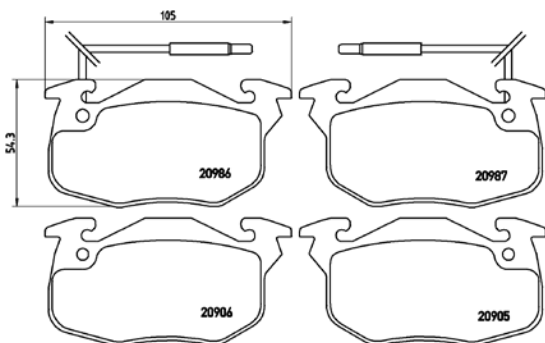

Model & Derivative	Year	Position
CiTroeN		
Saxo	96-04	Front
Peugeot		
205 I	82-94	Front
205 II	87-98	Front
305 II	82-90	Front
309 I	85-89	Front
309 II	89-93	Front
405 I	87-93	Front
405 II	92-96	Front
reNAuIT		
11	81-89	Front
18	78-93	Front
19 I	78-93	Front
19 II	91-95	Front
20	75-83	Front
21	86-94	Front
9	81-89	Front
Clio I	90-98	Front
Espace	84-92	Front
Fuego	80-90	Front