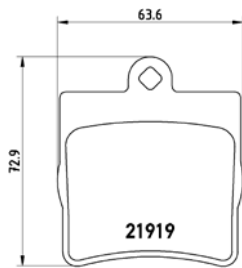

tX0060

TMD Number: 2191903

Model & Derivative	Year	Position
Chrysler		
Crossfire 3.2 V6	03 on	Rear