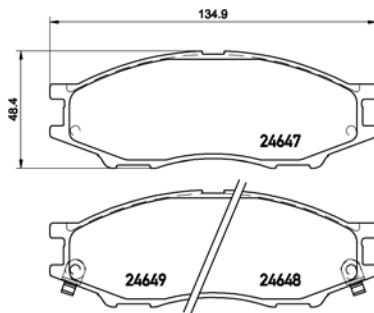

## tX0017

**TMD Number: 2464701**

Model & Derivative	Year	Position
<b>NissaN</b>		
Almera 160 (All Models)	01 on	Front
Almera 180 Luxury	01 on	Front

tX0018