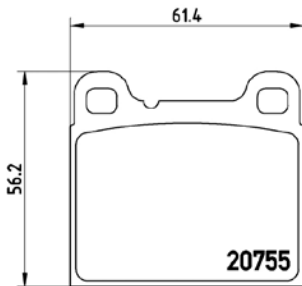

760 2.3	84-92	Rear
760 2.3 Turbo	82-90	Rear
760 2.4 D	82-92	Rear
760 2.4 TD	87-92	Rear
760 2.4 Turbo Diesel	82-92	Rear
760 2.8	82-91	Rear
760 Kombi 2.3	84-87	Rear
760 Kombi 2.3 Turbo	84-90	Rear
760 Kombi 2.4 D	82-92	Rear
760 Kombi 2.4 TD	87-92	Rear
760 Kombi 2.8	86-91	Rear
780 2.4 D	86-90	Rear
780 2.9	86-90	Rear
850 Estate 2.0	93-96	Rear
850 Estate 2.0 Turbo	93-97	Rear
850 Estate 2.3	96-96	Rear
850 Estate 2.3 T5	93-96	Rear
850 Estate 2.3 T5 R	95-96	Rear
850 Estate 2.3 Turbo R	95-97	Rear
850 Estate 2.4 GLE	93-97	Rear
850 Estate 2.5	92-96	Rear
850 Estate 2.5 TDi	95-96	Rear
940 I 2.0	90-94	Rear
940 I 2.0 Turbo	90-94	Rear
940 I 2.3	90-94	Rear
940 I 2.3 Turbo	90-94	Rear
940 I 2.4 D	90-94	Rear
940 I 2.4 TD	90-94	Rear
940 I 2.4 Turbo Diesel	90-94	Rear
940 II 2.0	94-97	Rear
940 II 2.0 Turbo	96-98	Rear
940 II 2.3	94-98	Rear
940 II 2.3 Turbo	94-98	Rear
940 II 2.4 TD	94-98	Rear
940 II Estate 2.0	94-97	Rear
940 II Estate 2.0 Turbo	96-98	Rear
940 II Estate 2.3	94-98	Rear
940 II Estate 2.3 Turbo	94-98	Rear
940 II Estate 2.4 TD	94-98	Rear
940 II Kombi 2.0	94-97	Rear
940 II Kombi 2.0 Turbo	96-98	Rear
940 II Kombi 2.3	94-98	Rear
940 II Kombi 2.3 Turbo	94-98	Rear
940 II Kombi 2.4 TD	94-98	Rear
960 2.0	90-93	Rear
960 2.3 Turbo	90-93	Rear
960 2.4 TD	91-94	Rear
960 2.8	90-92	Rear
960 2.9	90-94	Rear
960 II 2.5	94-96	Rear
960 II 2.9	94-96	Rear
960 II Estate 2.5	94-96	Rear
960 II Estate 2.9	94-96	Rear
960 Kombi 2.0	90-93	Rear
960 Kombi 2.3 Turbo	90-93	Rear
960 Kombi 2.4 TD	91-94	Rear
960 Kombi 2.4 TDi	90-93	Rear
960 Kombi 2.8	90-92	Rear
960 Kombi 2.9	90-94	Rear

[-] W 61,4 x H 56,2