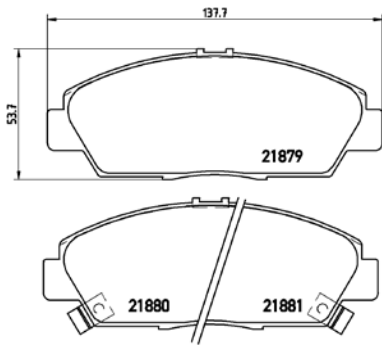

## TX0169

**TMD Number: 2119003**

Model & Derivative	Year	Position
<b>oPel</b>		
Kadett 200i CD 16V	89-93	Front

**TMD Number: 2187901**

**Model & Derivative**      **Year**      **Position**

HoNDA		
Accord 2.0i	93-96	Front
Accord 2.0i	96-98	Front
Prelude 2.2 Si BA8 Series	92-96	Front