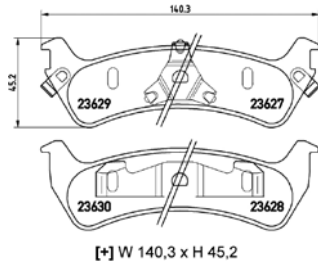

TX0616

PARTS LiSTing

Brake Pads

TMD Number: 2362701