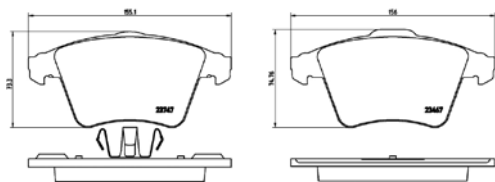

TX0644

TMD Number: 2374701

[-] W 155,1/156 x H 73,3/74,8

(same as above but no wi)

Model & Derivative	Year	Position

VolkswageN		
Kombi T5 Caravelle 2.0 BiTDi	09 on	Front
Kombi T5 Caravelle 2.0 BiTDi DSG	09 on	Front
Kombi T5 Crew Bus 2.5 TDi SWB	04 on	Front