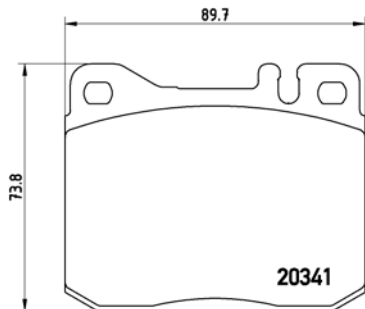

Model & Derivative	Year	Position

MerCeDes-BeNz		
200 W123	81-86	Front
200T S123	80-85	Front
230 W123	80-86	Front
230E W123	80-86	Front
250 W123	80-86	Front
280 SE W126	81-87	Front
280E W123	80-86	Front
280SE W116 Series	80-81	Front
300 SE W126	86-93	Front
300 SE W126	86-93	Front
300D W123	80-86	Front
350SE W116 Series	80-81	Front
380 SE W126	81-87	Front
420 SE W126	86-92	Front
450 SL W126	77-80	Front
450 SLC W126	77-80	Front
450SE W116 Series	80-81	Front
500 SE W126	89-93	Front
500 SEC C126 Coupe	85-91	Front
560 SE W126	89-93	Front
560 SEC C126 Coupe	85-91	Front
560 SEC W126	89-93	Front