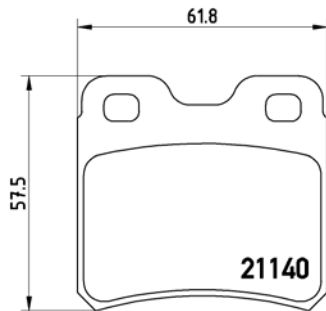

Model & Derivative	Year	Position
VoIKsWaGeN		
Kombi (All Models)	73-79	Front
Kombi 1.9 Water Cooled	82-85	Front
Kombi Bus	73-79	Front
Kombi Panel Van	73-79	Front
VoIKsWaGeN CoMM.		
Kombi	73-79	Front
Kombi 1.7	79-90	Front
Kombi 1.8	79-90	Front
Kombi 2.0	79-90	Front
Microbus 2.1i	86-90	Front
Transporter Panel Van	86-90	Front

tX0071

TMD Number: 2114001