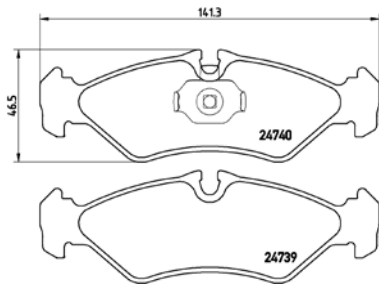

TX0875

PARTS LiSTing

Brake Pads

TMD Number: 2473901