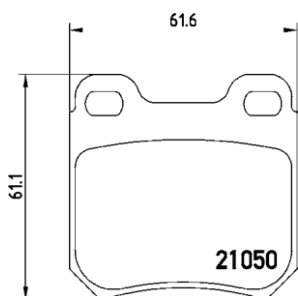

TX0305

TMD Number: 2105002