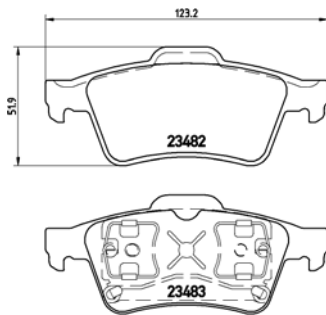

Model & Derivative	Year	Position
ForD		
Focus 1.6 Ambiente 4-Door	05 on	Rear
Focus 1.6 Ambiente 5-Door	05 on	Rear
Focus 2.0 TDCi 4-Door	05 on	Rear
Focus 2.0 TDCi 5-Door	05 on	Rear
Focus 2.0 Trend 4-Door	05 on	Rear
Focus 2.0 Trend 5-Door	05 on	Rear
MazDa		
3 Series 1.6i	04 on	Rear
3 Series 1.6i Active	04 on	Rear
3 Series 1.6i Active Sport	04 on	Rear
3 Series 1.6i Dynamic	04 on	Rear
3 Series 1.6i Dynamic Sport	04 on	Rear
3 Series 1.6i Original	04 on	Rear
3 Series 1.6i Original Sport	04 on	Rear
3 Series 2.0 Dynamic	04 on	Rear
3 Series 2.0 Dynamic Sport	04 on	Rear
3 Series 2.0 Individual	04 on	Rear
3 Series 2.0 Individual Sport	04 on	Rear
3 Series 2.3 Individual	04 on	Rear
3 Series 2.3 Individual Sport	04 on	Rear
3 Series 2.5 Individual Sport	09 on	Rear
3 Series MPS 2.3 Turbo	04 on	Rear
3 Series Sport	04 on	Rear
5 Series 2.0	07-10	Rear
5 Series 2.0	10 on	Rear