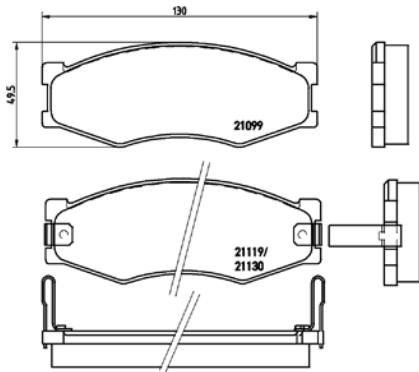

TMD Number: 2109902

Model & Derivative	Year	Position
MiTsUBishi CoMM.		
Colt Bakkie 2000i (All Models)	07 on	Front
Colt Bakkie 2400i LWB 4X4	07 on	Front
Colt Bakkie 2400i LWB Hi-Line	07 on	Front
Colt Bakkie 2500 D LWB Hi-Line	98-99	Front
Colt Bakkie 2800 D Hi-Line	99-07	Front
Colt Bakkie 2800 TDi Rodeo Double Cab	99-07	Front
Colt Bakkie 3000 V6 Rodeo 4X4 Double Cab	98-01	Front
Nissan		
Nissan Skyline SP 4 Cyl. New Era 2.0 GL	87-92	Front
Nissan Skyline SP 4 Cyl. New Era 2.0 GLE	87-92	Front
Nissan Skyline SP 6 Cyl. New Era 2.0 SGLi	87-92	Front
Nissan Skyline SP 6 Cyl. New Era 3.0 SGLi	89-92	Front
Nissan CoMM.		
1 Tonner 1600	88-96	Front
1 Tonner 1800	83-88	Front
1 Tonner 1800	88-95	Front
1 Tonner 1800 King Cab 4X4	83-88	Front
1 Tonner 1800 Pick-up 4X4	83-88	Front
1 Tonner 2200	83-85	Front
1 Tonner 2200 Tracker	85-88	Front
1 Tonner 2200 Tracker 4X4	85-88	Front
1 Tonner 2300 D	85-88	Front
1 Tonner 2400 not Hi-Rider 4X2	88-99	Front
1 Tonner 2500 D not Hi-Rider	88-96	Front
1 Tonner 2700 D	90-96	Front
1 Tonner 2700 TD	97-00	Front
1600 Pick-up	88 on	Front
1800	83-84	Front
1800 Pick-up	83-88	Front
1800 Pick-up	88 on	Front
2000 Pick-up	83-88	Front
2200	83-84	Front
2300 Pick-up	83-88	Front
2400 Pick-up	88 on	Front
2500D Pick-up	88 on	Front
2700D Pick-up	88 on	Front
4X4	83-84	Front
Hardbody 2000i	01-08	Front
Hardbody 2400i	01-08	Front
Hardbody 2700 D 4X2	01-08	Front
Hardbody 3000 TD	01-08	Front
Tracker	83-84	Front
oPel		
Rekord 200i	91-95	Front
Rekord 380i	91-95	Front
Rekord 380i CD V6	91-95	Front
Rekord GSi V6	91-95	Front