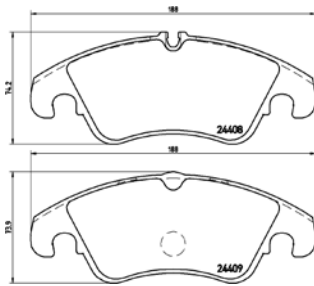

Model & Derivative	Year	Position
MerCeDeS-beNz CoMM.		
Sprinter 901BM	96 on	Rear
VolkSwageN CoMM.		
LT 28-35 Series 2.5TDi	01-06	Rear
LT 28-35 Series 2.8TDi	99-06	Rear
LT 28-46 Series 2.5TDi	99-06	Rear
LT 28-46 Series 2.8TDi	99-06	Rear

TX0876

TMD Number: 2474301

Model & Derivative	Year	Position
auDi		
A4 1.8 TFSi	07 on	Front

TX0877

TMD Number: 247430