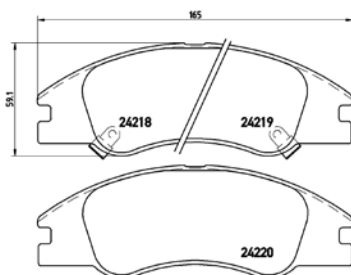

TX0760

TMD Number: 2421801

Model & Derivative	Year	Position
Kia		
Cerato 1.6	09 on	Front
Cerato 1.6 EX	04-08	Front
Cerato 2.0 4-Door	09 on	Front
Cerato 2.0 CRDi	04 on	Front
Cerato 2.0 Koupe	09 on	Front