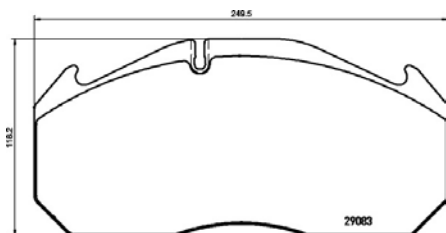

**TMD Number: 2903701**

[+] W 109,5 x H 73

Model & Derivative	Year	Position
iVeCo		
Daily II	89-99	Front

Model & Derivative	Year	Position
iVeCo		
Daily II	89-99	Front

**TX0903**

**TMD Number: 2908302**

Model & Derivative	Year	Position
MaN HeaVY CoMM.		
26.293 DF/DFS	97 on	Front