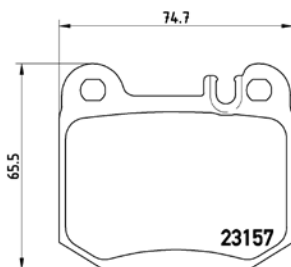

TX0493

TMD Number: 231570

Model & Derivative	Year	Position
MeRceDeS-beNz		
M-Class W163 Series ML270 CDi	99-05	Rear
M-Class W163 Series ML320	98-02	Rear
M-Class W163 Series ML350	02-05	Rear
M-Class W163 Series ML430	98-05	Rear
M-Class W163 Series ML 500	01-05	Rear
M-Class W163 Series ML 55 AMG	00-05	Rear