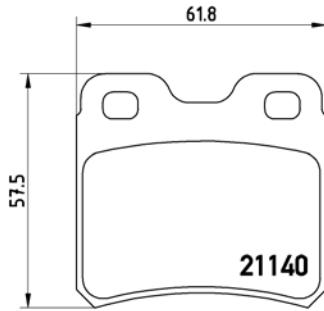

PArts LISTING

Brake Pads

tX0071 (coNt...)

TMD Number: 2114001

Model & Derivative	Year	Position
oPel CoMM.		
Astra 160iE	6/93 on	Rear
Astra 160iE	93-95	Rear
Astra 160iE	96-98	Rear
Astra 180i	9/93-95	Rear
Astra 180i	96-98	Rear
Astra 200TS Turbo	94-96	Rear
Astra 200i	6/93 on	Rear
Astra 200i	93-95	Rear
Astra 200i	96-98	Rear
Astra 200i Estate	96-97	Rear
Astra 200iE	7/93 on	Rear
Astra 200iE	93-95	Rear
Astra 200iE	96-98	Rear
Astra Euro 200i Estate	98-00	Rear
Astra Euro 200i SE	6/98-99	Rear
Callibra 2.0 Turbo	93-95	Rear
Callibra 2.0i 16V	93-97	Rear
Callibra 2.5i V6	93-97	Rear
Kadett 2.0 GSi 16V	89-93	Rear
Kadett 200i CD 16V	91-93	Rear
Kadett 200iS	6/93 on	Rear
Kadett 200iS	93-98	Rear
Kadett 200TS	93-95	Rear
Kadett Euro 200iSE	98 on	Rear
Monza 1.6 GSi	90-93	Rear
Monza 200 16V CD	89-93	Rear
saaB		
900 II 2.0 16 Turbo	93-98	Rear
900 II 2.3 16	93-98	Rear