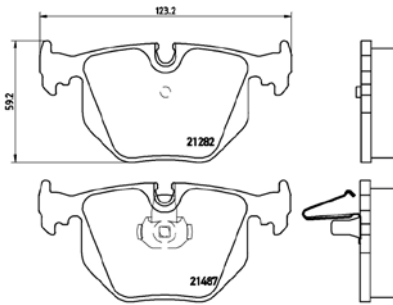

TMD Number: 2148703

[o] W 123,2 x H 59,2

Model & Derivative	Year	Position
BMW		
M5 E39 Series	99-03	Rear
M5 SMG E39 Series	99-03	Rear
X3 2.0D E83 Series	04-07	Rear
X3 2.0D E83 Series	07-09	Rear
X3 2.0D X-Drive E83 Series	08 on	Rear
X3 2.0i E83 Series	05-09	Rear
X3 2.0i X-Drive E83 Series	08 on	Rear
X3 2.5 Si E83 Series	07-09	Rear
X3 2.5i E83 Series	04 on	Rear
X3 3.0 SD E83 Series	06 on	Rear
X3 3.0 Si E83 Series	07-09	Rear
X3 3.0D E83 Series	04 on	Rear
X3 3.0D X-Drive E83 Series	08 on	Rear
X3 3.0i E83 Series	04-06	Rear
X3 3.0i X-Drive E83 Series	08 on	Rear
X5 3.0D E53 Series	01-03	Rear
X5 3.0D E53 Series	03 on	Rear
X5 3.0i E53 Series	00-07	Rear
X5 4.4i E53 Series	00-03	Rear
X5 4.4i E53 Series	03 on	Rear
X5 4.6iS E53 Series	02 on	Rear
X5 4.8iS E53 Series	04 on	Rear
Z4 Series E85 3.2 Manual	06 on	Rear
Z4 Series E86 3.2 Manual	06 on	Rear
laNDroVer		
Range Rover III 3.0 TD 6	02 on	Rear
Range Rover III 3.6 TD V8	06 on	Rear
Range Rover III 4.2i V8 Sport	05 on	Rear
Range Rover III 4.4 V8	02 on	Rear
Range Rover III 4.4i V8 Sport	07 on	Rear