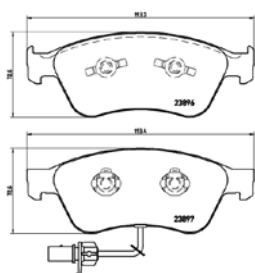

TX0666

TMD Number: 2389601

Model & Derivative | **Year** | **Position**

auDi		
A81	02-10	Front
VolkswageN		
Pheaton	02 on	Front