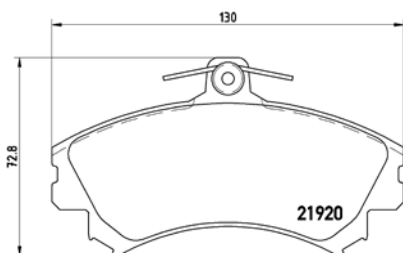

TX0445

TMD Number: 2192001

Model & Derivative	Year	Position

PRoToN coMM.

Arena 1.5 GL	06 on	Front
Arena 1.5 GLX	06 on	Front

voLvo

S40 (All Models)	96-97	Front
S40 (All Models)	97-04	Front
V40 2.0	95-04	Front