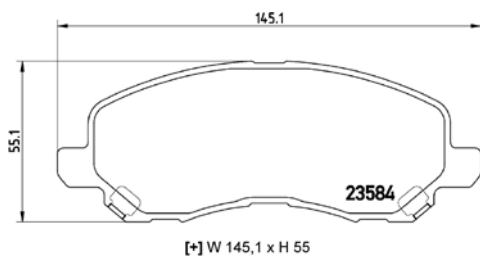

TX0600

TMD Number: 2358401