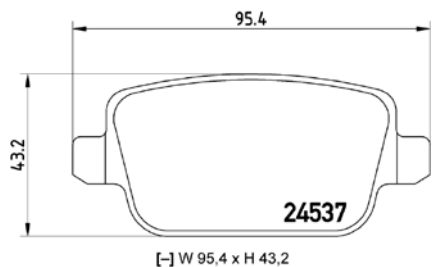

TMD Number: 2453702

Model & Derivative	Year	Position
ForD		
Focus III 2.5 ST RS 500	10 on	Rear
Kuga 2.5 AWD Titanium	11 on	Rear
Kuga 2.5 AWD Trend	11 on	Rear
IaNDroVer		
Freelander II 3.2i HSE	11 on	Rear
Freelander II TD4 HSE	11 on	Rear
Freelander II TD4 S	11 on	Rear
Freelander II TD4 SE	11 on	Rear
VoIvo		
S80 2.5 T	06 on	Rear
S80 3.0 T6 Executive	10 on	Rear
S80 D3	10 on	Rear
S80 D5	06 on	Rear
S80 D5 Executive	09 on	Rear
S80 T5	10 on	Rear
V60 2.4 D5	10 on	Rear
V60 D3	10 on	Rear
V60 D5	10 on	Rear
V60 T3	10 on	Rear
V60 T4	10 on	Rear
V60 T5	10 on	Rear
V60 T6	10 on	Rear
V70 III (All Models)	07 on	Rear
XC 70 2.4 D5	02 on	Rear
XC 70 2.4 T	00-02	Rear
XC 70 2.5 T	02 on	Rear
XC 70 3.2	07 on	Rear
XC 70 3.2 Geartronic AWD	10 on	Rear
XC 70 D5 Geartronic	10 on	Rear