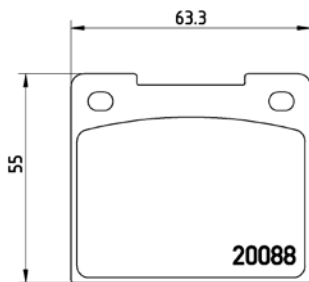

TX0221

TMD Number: 2008802

Model & Derivative	Year	Position
ForD		
Escort 1.3	68-72	Front
Peugeot		
204	68-69	Front