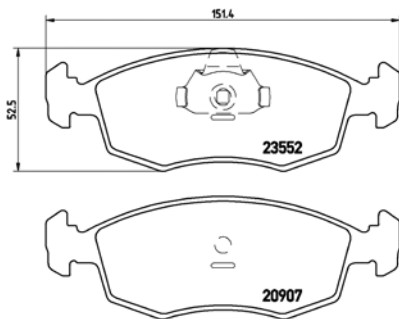

# PArts LISTING

Brake Pads

**TMD Number: 2151901**

Model & Derivative	Year	Position
--------------------	------	----------

IaNDroVer		
Defender 110 Series	86-92	Front

tX0110

**TMD Number: 2355202**

[-] W 151,4 x H 52,5