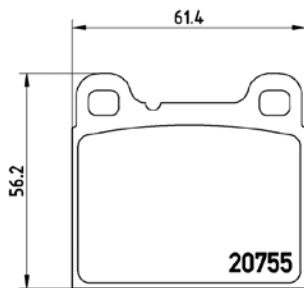

[–] W 61,4 x H 56,2

Model & Derivative	Year	Position
VoIVo		
240 2.0	74-93	Rear
240 2.1	74-84	Rear
240 2.1 Turbo	80-84	Rear
240 2.3	78-88	Rear
240 2.4 Diesel	87-93	Rear
240 2.7 GL T6	79-80	Rear
240 2.8	82-84	Rear
240 Kombi 2.0	74-93	Rear
240 Kombi 2.1	74-84	Rear
240 Kombi 2.1 Turbo	80-84	Rear
240 Kombi 2.3	78-88	Rear
240Kombi2.4 Diesel	87-93	Rear
240Kombi2.7 GL T6	79-80	Rear
240 Kombi 2.8	82-84	Rear
260 2.7	74-82	Rear
260 2.7 Coupe	77-78	Rear
2602.7 Estate	75-82	Rear
260 2.8	80-82	Rear
260 2.8 Estate	80-82	Rear
740 2.0	83-92	Rear
740 2.0 Turbo	90-91	Rear
740 2.3	83-92	Rear
740 2.3 Turbo	85-92	Rear
740 2.4 Diesel	84-92	Rear
740 2.4 TD	84-90	Rear
740 Kombi 2.0	85-92	Rear
740 Kombi 2.0 Turbo	85-91	Rear
740 Kombi 2.3	85-92	Rear
740 Kombi 2.3 Turbo	85-91	Rear
740 Kombi 2.4 Diesel	85-88	Rear
740 Kombi 2.4 TD	86-88	Rear
740 Kombi 2.4 Turbo Diesel	85-92	Rear