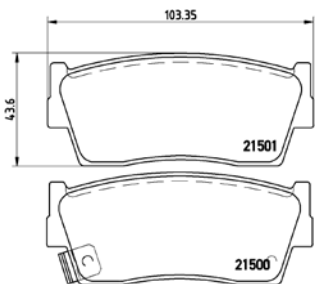

TMD Number: 2150001

Model & Derivative

Year **Position**

Suzuki

Vitara 1.6
Vitara 1.6(All Models)
Vitara 2.0V6
Vitara 3.0V6

97 on	Front
94-96	Front
94-96	Front
01 on	Front