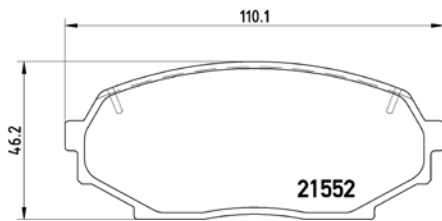

TX1036

TMD Number: 2155202

Model & Derivative	Year	Position

MazDa		
MX5 1.6	90-93	Front