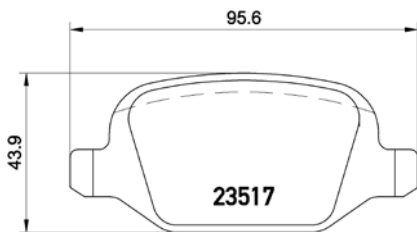

Model & Derivative | **Year** | **Position**

alFa roMeo		
147 1.6 Progression	05 on	Rear
147 1.6 TS 16V	01-05	Rear
147 1.9 JTD	01-07	Rear
147 1.9 JTDM	04-10	Rear
147 2.0 Distinctive	01 on	Rear
1472.0 TS Distinctive	05 on	Rear
1472.0 TS Selespeed	01-05	Rear
147 3.2 V6 GTA	04 on	Rear
1561.8 16V TS	00-05	Rear
156 2.0 JTS	02-05	Rear
156 2.0 Twin Spark	98-06	Rear
156 2.4 JTD	97-05	Rear
156 2.5 V6 Sportwagon	98-06	Rear
156 3.2 GTA V6 Sportwagon	02 on	Rear
GT 1.9 JTD Multi-Jet	04 on	Rear
GT 1.9 JTD Multi-Jet Q2	08 on	Rear
GT 2.0 JTS	03 on	Rear
GT 3.2 V6	04 on	Rear
GTV 2.0 TS	96 on	Rear
Spider 2.0 JTS	03-05	Rear
Spider 2.0 TS	96-03	Rear
FiaT roMeo		
500 1.4 Abarth Sport	08 on	Rear
500 1.4 Convertible	09 on	Rear
500 1.4 Lounge	07 on	Rear
Panda 1.2 Climbing 4X4	04 on	Rear
Panda 1.3 D Climbing 4X4	04 on	Rear
Panda 1.4 16V 100 HP	07 on	Rear