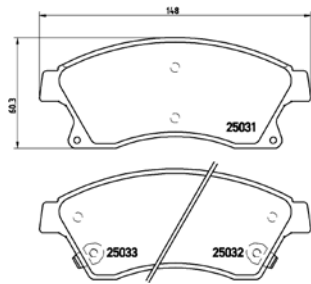

TX1088

TMD Number: 2503101