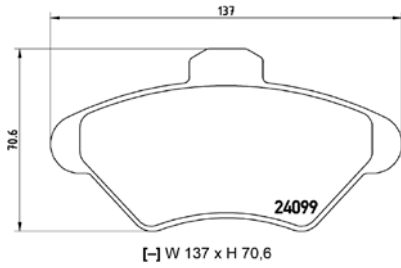

# PARTS LiSTing

Brake Pads

**TMD Number: 2409901**

Model & Derivative	Year	Position
<b>ForD</b>		
Mustang	93 on	Front