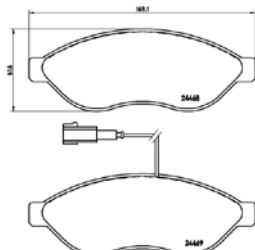

TX0814

TMD Number: 2446801

[+] W 169,1 x H 61,6

Model & Derivative	Year	Position
CiTroen		
Jumper	06 on	Front
FiaT		
Ducato	06 on	Front
Peugeot		
Boxer	06 on	Front