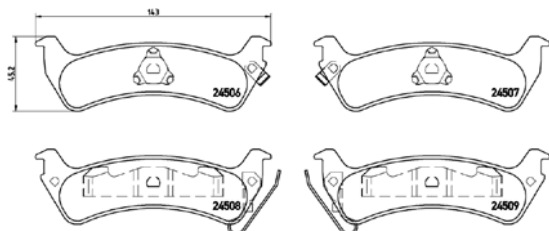

TX0827

TMD Number: 2450601

[+] W 143 x H 45,2

Model & Derivative	Year	Position
CHrYSler		
Jeep Grand Cherokee I	91-99	Rear