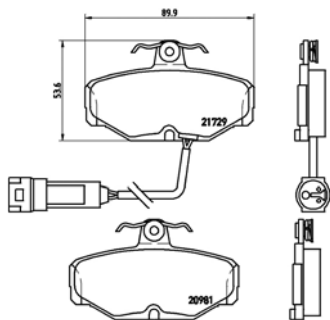

TMD Number: 2172902

[+] W 89,9 x H 53,6

Model & Derivative	Year	Position

FoRD

Escort	95-98	Rear
Sierra	82-93	Rear