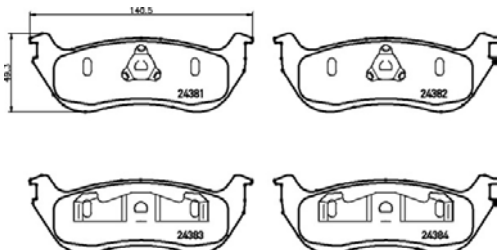

TX0801

TMD Number: 2438101