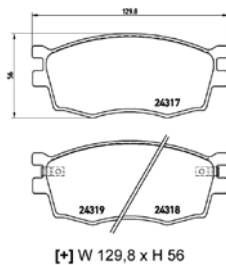

Model & Derivative	Year	Position
HYuNDai		
Accent 1.4 GL	05-10	Front
Accent 1.6 GLS	05-10	Front
Accent 1.6 HS	05-10	Front
i20 1.4 Automatic	08 on	Front
i20 1.4 GL	08 on	Front
i20 1.6 GLS	08 on	Front
Kia		
Rio1.4Hatch	05-08	Front
Rio1.4Sedan	05-08	Front
Rio1.6Sport	08-10	Front