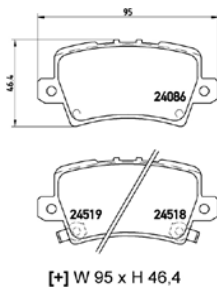

TX0728

TMD Number: 2408601