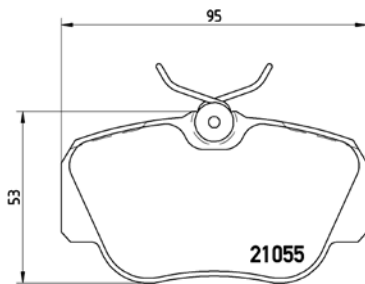

TX0307

TMD Number: 2105503

Model & Derivative	Year	Position

MerCeDes-BeNz		
W201Series190E1.8	87-94	Front
W201Series190E2.0	87-94	Front
W201Series190E2.3	87-94	Front