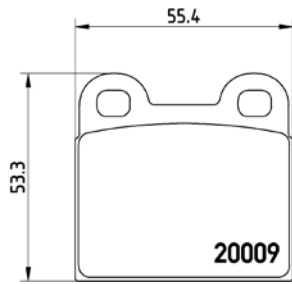

TMD Number: 2000906

Model & Derivative	Year	Position
oPel		
Kadett 1100	65-68	Front
PorsCHe		
911 2.0	64-69	Rear
912 1.6	64-70	Rear
914 2.0 Volkswagen 6	69-73	Front
voIKsWAgeN		
1500 Variant	68-72	Front
1600 Variant	68-72	Front