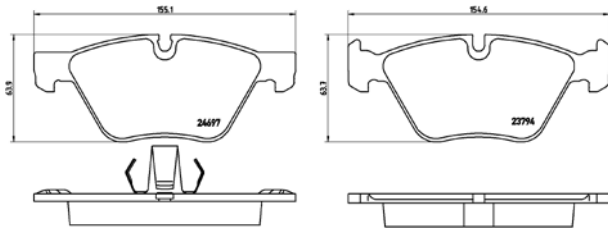

TX0872

TMD Number: 2469701