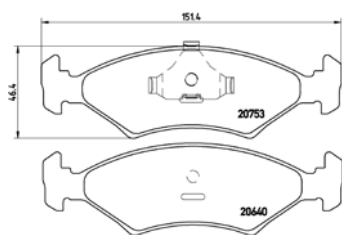

TMD Number: 2075303

Model & Derivative	Year	Position
oPel		
Corsa 130i (All Models)	96-00	Front
Corsa 140i (All Models)	00-03	Front
Corsa 160i (All Models)	98-03	Front
Kadett 140	93-95	Front
Kadett 160	93-95	Front
oPel CoMM.		
Corsa 1.3 Pronto Panel Van	97-01	Front
Corsa 1.3i Utility	96-03	Front
Corsa 1.4i Utility	00-03	Front
Corsa 1.6i Utility	96-03	Front
Corsa 1.7D	98-03	Front