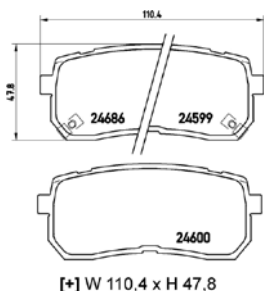

TX0854

TMD Number: 2459901