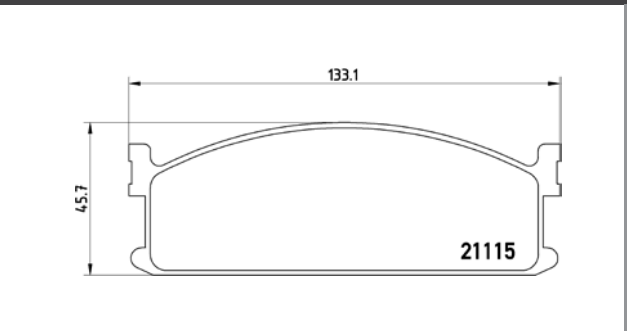

TX0161

TMD Number: 2111501

Model & Derivative	Year	Position
<b>isuzu</b>		
Trooper (All Models)	81-85	Front
<b>isuzu CoMM.</b>		
Relay Bus	86-95	Front
WFR Mini-Bus	83-89	Front
WFR Mini-Bus	89-93	Front
WFR Panel Van	83-89	Front
WFR Panel Van	89-93	Front