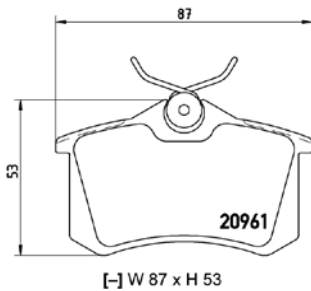

TMD Number: 2355406

Model & Derivative	Year	Position
reNault		
Scenic I 2.0 RXi with ABS	00-03	Rear
Scenic II 1.4 16V	03-08	Rear
Scenic II 1.5 DCi	03-08	Rear
Scenic II 1.6 16V	03 on	Rear
Scenic II 1.9 DCi	04 on	Rear
Scenic II 2.0 16V Turbo	04 on	Rear
Scenic III 1.6 16V	09 on	Rear
Scenic III 1.9 DCi	09 on	Rear
Scenic III 2.0 16V	09 on	Rear
Twingo 1.6 RS Gordini	08 on	Rear
seaT		
Alhambra 1.9 TDi	96-10	Rear
Alhambra 2.0i	96-10	Rear
Altea 2.0 FSi	04-09	Rear
Altea 2.0 TDi	04 on	Rear
Altea 2.0 TFSi	06-09	Rear
Cordoba 2.0	02-09	Rear
Ibiza 1.4	99-02	Rear
Ibiza 1.4 Sport	06-08	Rear
Ibiza 1.6	03-08	Rear
Ibiza 1.6	08 on	Rear
Ibiza 1.6	99-02	Rear
Ibiza 1.8 20V Cupra	00-02	Rear
Ibiza 1.8 T Cupra FR	04-08	Rear
Ibiza 1.8 T Cupra R	04-08	Rear
Ibiza 1.9 SDi	02-05	Rear
Ibiza 1.9 SDi	99-02	Rear
Ibiza 1.9 TDi	99-02	Rear
Ibiza 1.9 TDi 118kW	06-08	Rear
Ibiza 1.9 TDi 74kW	02-09	Rear
Ibiza 1.9 TDi 96kW	06-08	Rear
Ibiza 2.0 Sport	06-08	Rear
Leon 2.0 FSi	05-10	Rear
Leon 2.0 TFSi	05-08	Rear
Leon 2.0 TDi	05 on	Rear
VolkswaGen		
Beetle 1.8 T	99-11	Rear
Beetle 2.0	00-11	Rear
Beetle 2.0 Cabrio	03-11	Rear
Caddy MPV 1.6i	04 on	Rear
Caddy MPV 1.9 TDi	04 on	Rear
Caddy MPV 1.9 TDi Maxi	08 on	Rear
Caddy MPV 2.0 SDi	04-10	Rear
Eos 1.4 TSi Cabrio	07 on	Rear
Eos 2.0 FSi	07 on	Rear
Eos 2.0 TFSi	07 on	Rear
Golf GTi	84 on	Rear
Golf II 1.8 GTi 16V	86-90	Rear
Golf II 1.8 GTi 8V	84-92	Rear
Golf II 2.0 16V	90-92	Rear
Golf III 2.0 GTi	92-99	Rear
Golf III 2.8 VR6	93-96	Rear
Golf III 2.8 VR6	96-99	Rear
Golf IV 1.6 Comfortline	00-03	Rear
Golf IV 1.6 Comfortline	99-00	Rear
Golf IV 1.8 GTi Turbo	00-03	Rear
Golf IV 1.8 GTi Turbo	99-00	Rear
Golf IV 1.9 TDi Highline	00-03	Rear
Golf IV 1.9 TDi Highline	99-00	Rear
Golf IV 2.0 Cabrio	00-01	Rear
Golf IV 2.0i Highline	00-03	Rear
Golf IV 2.0i Highline	99-00	Rear
Golf IV Estate 1.6	99-03	Rear
Golf IV Estate 1.9 TDi	99-03	Rear