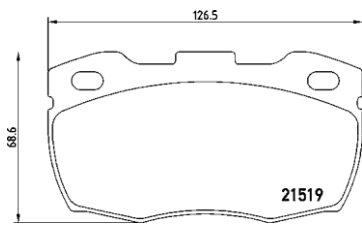

**TMD Number: 2151902**

(1mm different in thickness)

Model & Derivative	Year	Position
--------------------	------	----------

IaNDroVer		
Defender 110 Series (All Models)	93 on	Front
Defender 130 Series (All Models)	95 on	Front