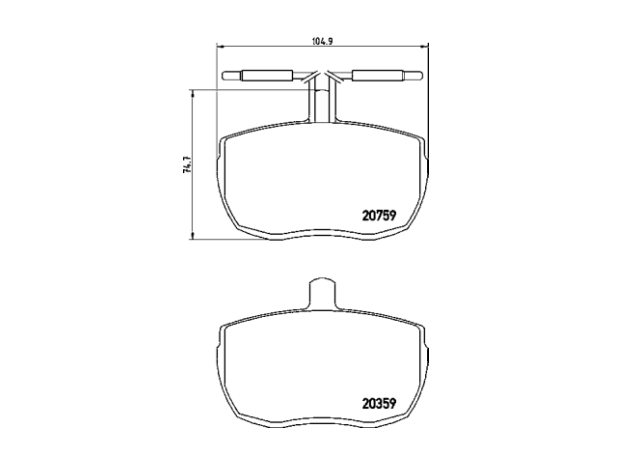

Model & Derivative	Year	Position
IANDrover		
Defender 90 Series	84-86	Front
Range Rover (All Models)	70-85	Front