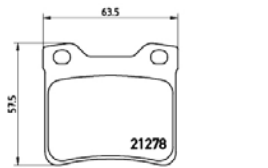

TX0339

PARTS LiSTing

Brake Pads

TMD Number: 2127803

[-] W 63,5 x H 57,5

Model & Derivative	Year	Position
Peugeot		
406 Series 2.0 (All Models)	00-04	Rear
406 Series 2.0 ST HDi 110	98-04	Rear
406 Series 2.0 ST HDi 90	02-04	Rear
406 Series 2.0 T	96-04	Rear
406 Series 2.2 ST	01-04	Rear
406 Series 3.0 SV V6	00-04	Rear
406 Series 3.0 V6 Coupe	00-04	Rear
406 Series Estate	96-04	Rear
406 Series Si	96-04	Rear
406 Series SLi	96-04	Rear
406 Series STi	96-04	Rear
605 Series 2.0	89-99	Rear
605 Series 2.0 Turbo	91-99	Rear
605 Series Sri 3.0 V6	96-97	Rear
605 Series SV3.0 V6	96-99	Rear
607 Series 3.0 V6 24V	00 on	Rear