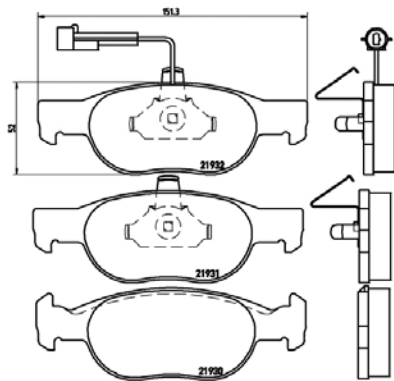

# PARTS LiSTing

Brake Pads

**TMD Number: 2193002**

[+] W 151,3 x H 52

Model & Derivative	Year	Position
<b>FiaT</b>		
Brava	95-02	Front
Bravo I	95-01	Front
Marea	96 on	Front
<b>voLvo</b>		
Lancia Delta II	93-99	Front