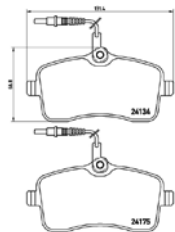

# PARTS LiSTing

Brake Pads

**TMD Number: 2413301**

Model & Derivative	Year	Position
<b>ciTroen</b>		
C5	08 on	Front
C6	05 on	Front
<b>Peugeot</b>		
407	04 on	Front
607	00 on	Front

TX0740

**TMD Number: 2413401**