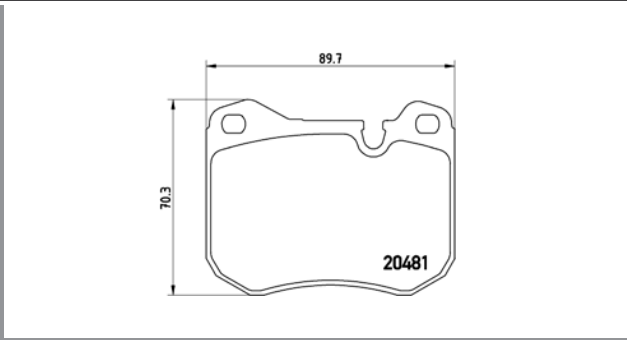

TX0249

PARTS LiSTing

Brake Pads

TMD Number: 2048102

Model & Derivative	Year	Position
PorsChE		
924 S Carrera	85-88	Front
924 S Sport	85-88	Front
924 S Turbo	85-88	Front
944	81 on	Front

Model & Derivative	Year	Position
PorsChE		
924 S Carrera	85-88	Front
924 S Sport	85-88	Front
924 S Turbo	85-88	Front
944	81 on	Front

TX0250

TMD Number: 2048201