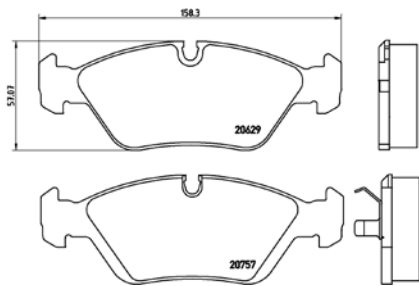

TMD Number: 2057401

Model & Derivative	Year	Position
NissAN		
Panache	80-82	Front
Pulsar 1500	80-82	Front
Pulsar DL	80-82	Front
Pulsar GX	80-82	Front
reNAuIT		
5 1400 TS	82-85	Front
R5 GTH	77-85	Front

TX0174

TMD Number: 2062902

Model & Derivative	Year	Position
BMW		
3 Series E30 325i Shadowline	87-90	Front
333i	85-87	Front
5 Series E28 518i	83-87	Front
5 Series E28 520i	82-85	Front
5 Series E28 520i	85-89	Front
5 Series E28 525E	85-89	Front
5 Series E28 525i	81-87	Front
5 Series E28 528i	85-89	Front
5 Series E28 535i	85-89	Front
5 Series E28 M 535i	85-89	Front
6 Series E24 635 CSI	76-90	Front
PorsChE		
928 4.4 16V	79-85	Front
928 S 4.9 S	85-94	Front

TX0175

TMD Number: 2131201

Model & Derivative	Year	Position
HoNDA		
Ballade 160i	92-96	Rear
Ballade 160i 16V DOHC	89-92	Rear
Ballade 160i 16V SOHC	89-92	Rear
CRXi ESi 16V	92-00	Rear
CRXi II 1.6 16V	87-92	Rear
Jazz 1.3 Comfort	08 on	Rear
Jazz 1.4i	08 on	Rear
Jazz 1.5 EX	08 on	Rear
Jazz 1.5 EXS	08 on	Rear
Prelude 2.0i 16V	90-91	Rear
Mg		
ZR 120	01 on	Rear
ZR TD	01 on	Rear