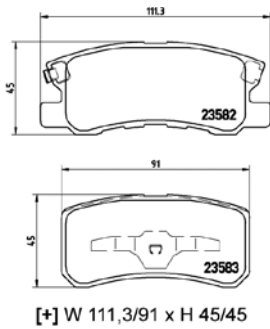

TX0599

TMD Number: 2358202