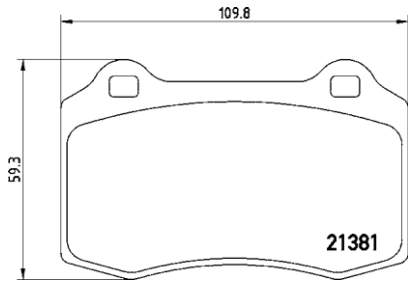

TX0354

PARTS LiSTing

Brake Pads

TMD Number: 2138102

Model & Derivative	Year	Position
DaiMLeR		
XJ V8 Super 4.0	97-03	Rear
JaguaR		
S-Type	99 on	Rear
XJ	03 on	Rear
XJ8	96 on	Rear
voLvo		
S60	00 on	Rear
V70 II	00 on	Rear

TX0355

TMD Number: 2138501