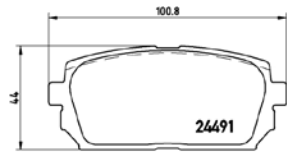

TMD Number: 2449101

[+] W 100,6 x H 43,9

Model & Derivative	Year	Position
kia		
Carens III	06 on	Rear