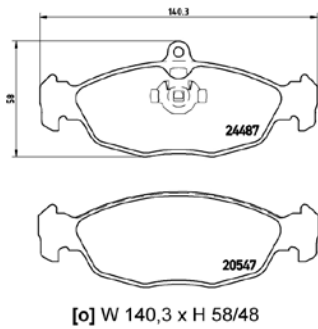

TX0820

TMD Number: 2448701