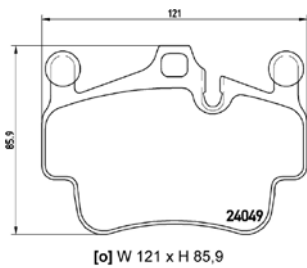

TX0713

TMD Number: 2404903