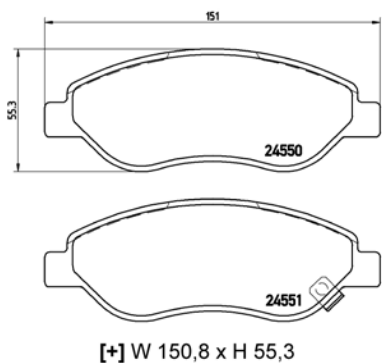

TX0838

TMD Number: 2455001

Model & Derivative	Year	Position
oPel		
Corsa D	06 on	Front