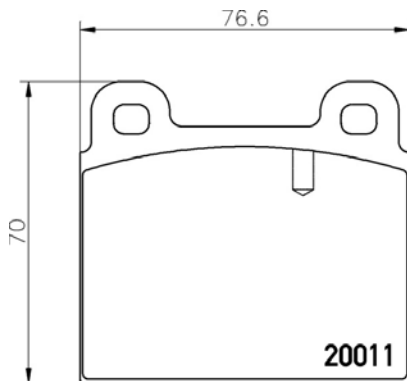

(Diff Quality levels)

Model & Derivative	Year	Position

AIFA roMeo		
2000 GTV Romeo	72-77	Front
Giulietta 1750	69-74	Front
Giulietta 2000	69-74	Front
GTV Berlina 1750	69-77	Front
GTV Berlina 2000	69-77	Front
Spider	83-85	Front
ChevroLeT		
2500	72-73	Front
3800	72-73	Front
4100	72-73	Front
ForD		
Taurus 20M, 3.0 V6	71-73	Front
MerCeDes-BeNz		
190 Series	65-67	Front
200 Series	65-67	Front
200 W114 & 115 Series	67-73	Front
220 W114 & 115 Series	67-73	Front
220D W114 & 115 Series	68-73	Front
230 G W114 & 115 Series	68-73	Front
230 W114 & 115 Series	67-73	Front
oPel		
Rekord Sprint 2.6	67-71	Front
PorsChE		
911 E.S.T.	69on	Front
911 Series 2.2	72-77	Front
911 Series 2.3	72-77	Front
911 Series 3.0 Turbo	78-81	Front
911 Series 3.2 Carrera	83-89	Front
voLkSWAgeN CoMM.		
Kombi (All Models)	69-73	Front