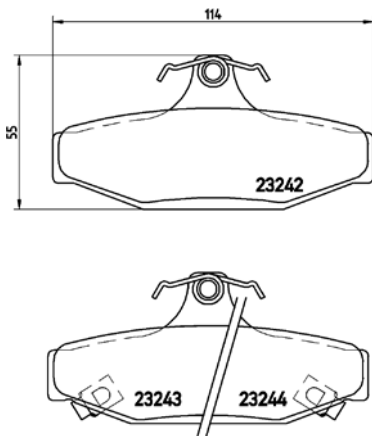

TX0139

TMD Number: 2324201

Model & Derivative	Year	Position
ForD		
Falcon (All Models)	96 on	Rear
ForD CoMM.		
Ford Comm. Ranchero 4.0 BK	97 on	Rear
Ford Comm. Ranchero 4.0 GLi UTE	97 on	Rear
Ford Comm. Ranchero 4.0 XR6	97 on	Rear
ssANgYoNg		
Korrando (All Models)	97-00	Rear
Musso (All Models)	95-00	Rear