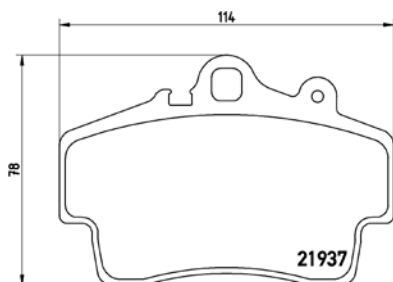

Model & Derivative	Year	Position
poRSche		
Boxter 986	96 on	Front
Boxter 987	04 on	Front
Cayman	05 on	Front