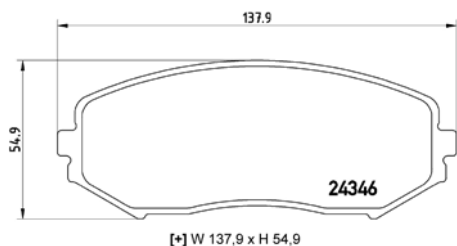

TX0792

TMD Number: 2434601

Model & Derivative	Year	Position
suzuKi		
Grand Vitara	05 on	Front