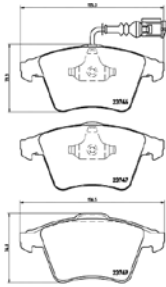

TMD Number: 2374601

[+] W 155,3/156,5 x H 73,3/74,8

Model & Derivative	Year	Position

VolkswageN		
Kombi T5 Crew Bus 1.9 TDi SWB	04 on	Front

TX0643

TMD Number: 2374602