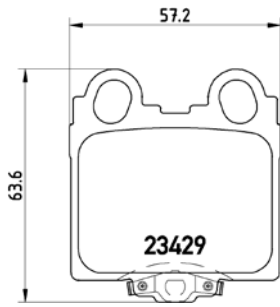

TX1049

PARTS LiSTing

Brake Pads

TMD Number: 2342901