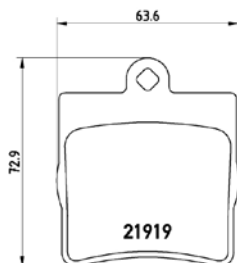

TX0444

TMD Number: 2191901

[-] W 63,6 x H 72,9

Model & Derivative	Year	Position
chRYSLer		
Crossfire 3.2 V6 Roadster	03 on	Rear
MeRceDeS-beNz		
C-Class CL 203 Series Coupe C230	05-11	Rear
C-Class CL 203 Series Coupe C230 Kompressor	01-11	Rear
C-Class S 202 Series Estate C200 T	96-01	Rear
C-Class S 202 Series Estate C200 T Kompressor	96-01	Rear
C-Class S 202 Series Estate C240 T	97-01	Rear
C-Class S 202 Series Estate C250 T Turbo D	96-01	Rear
C-Class S 202 Series Estate C280 T	97-01	Rear