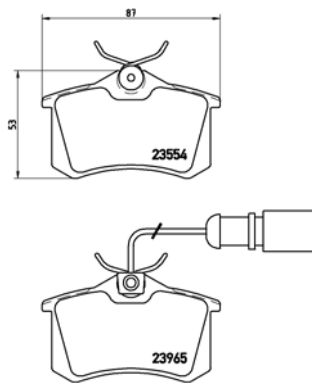

TX0592

TMD Number: 2355403