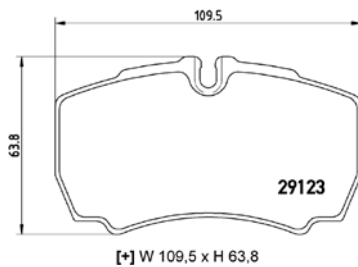

Model & Derivative	Year	Position
ForD		
Transit	06 on	Rear

TX0919

TMD Number: 2915301