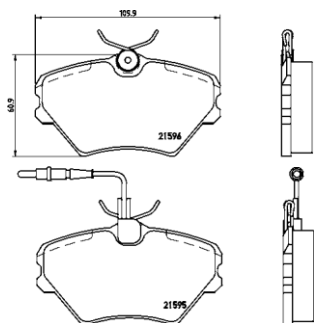

TX1038

TMD Number: 2159502

Model & Derivative	Year	Position

reNault		
Laguna	93-01	Front