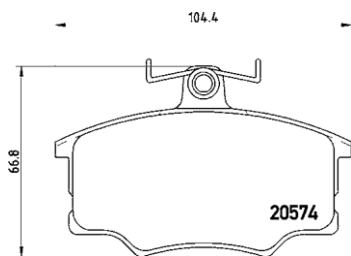

TX0253

TMD Number: 2057402