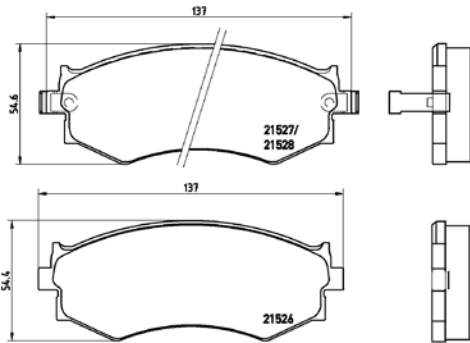

tX0075

PArts ListING

Brake Pads

TMD Number: 2152601

Model & Derivative	Year	Position
hYuDai		
Allegro 2.0	98-03	Front
Elantra 1.6 GL	01-05	Front
Elantra 1.6 GLS	05-10	Front
Elantra 1.6 GLS	95-05	Front
Elantra 1.8 GLS	96-00	Front
Elantra 1.8 GLS 14" Wheels	90-95	Front
Elantra 2.0 16V	95-01	Front
Elantra 2.0 CRDi	01-10	Front
Elantra 2.0 GLS	01-05	Front
Elantra 2.0 GLS	05-10	Front
Matrix 1.6 GLS	02 on	Front
Matrix 1.8	03 on	Front
Sonata 1.8	94-96	Front
Sonata 2.0 16V	96-01	Front
Sonata 2.0 GL	94-96	Front
Sonata 2.0 GLS	94-96	Front
Sonata 2.4	94-96	Front
Sonata 2.4 16V	97-01	Front
Sonata 3.0 GLS V6	96-99	Front
Tiburon (All Models)	96on	Front
Vivante 2.0	98-03	Front
Vivante 2.5 V6	98-03	Front
Kia		
Cerato 1.6 EX 4 DR	04-08	Front
Cerato 2.0 CDri	04on	Front
NissaN		
200SX	91-94	Front
Maxima 2.0 QX	97on	Front
Maxima 3.0 QX	96on	Front
ssaNGYONG		
Korando Facelift	00-04	Front
Musso Facelift	00-06	Front
Musso Sports 2.9 D (All Models)	04 on	Front
Rexton 2.9 TD EL	02 on	Front
Rexton 270 XDi	04 on	Front
Rexton E230 EL	02 on	Front
Rexton E320 EL	02 on	Front
suBaru		
Forester 2.0	02-08	Front
Forester 2.0	08 on	Front
Forester 2.0 GT 4WD Turbo	98-02	Front
Forester 2.0 X	05-08	Front
Forester 2.5 X	02-08	Front
Forester 2.5 XS	05-08	Front
Forester 2.5 XT	05-08	Front
Legacy 2.0 GT	03-06	Front