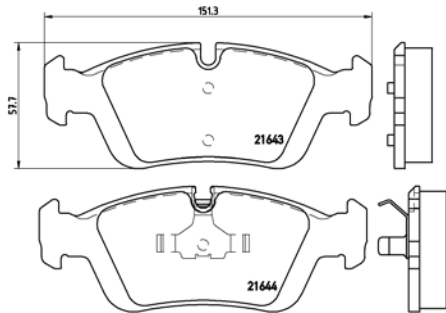

tX0040 (suPersedes to tX0021)

PArts ListING

Brake Pads

TMD Number: 2164302

Model & Derivative	Year	Position
BMW		
3 Series E36 316g Compact	95-00	Front
3 Series E36 316i Compact	92-99	Front
3 Series E36 316i Coupe	93-99	Front
3 Series E36 316i Touring	96-99	Front
3 Series E36 316i with ABS	92-99	Front
3 Series E36 318 TDS Compact	95-00	Front
3 Series E36 318 Ti Compact	94-00	Front
3 Series E36 318i Convertible	94-99	Front
3 Series E36 318i Supersedes to TX0021	92-98	Front
3 Series E36 318i Touring	95-99	Front
3 Series E36 318iS	96-99	Front
3 Series E36 318iS Coupe	92-99	Front
3 Series E36 320i	92-96	Front
3 Series E36 323 Ti Compact	97-00	Front
3 Series E36 323i	96-99	Front
3 Series E36 323i Coupe	95-99	Front
3 Series E36 325i	92-95	Front
3 Series E36 325i Convertible	93-95	Front
3Series E36325i Coupe	92-99	Front
3 Series E36 325TD	96-99	Front
3 Series E36 325TDS	96-99	Front
3 Series E36 328i	95-99	Front
3 Series E36328i Convertible	95-99	Front
3 Series E36 328i Coupe	95-99	Front
3 Series E46 316i	99-04	Front
3 Series E46 318 Ci Convertible	01-04	Front
3 Series E46 318 Ci Convertible	05 on	Front
3 Series E46 318 Ci Coupe	99 on	Front
3 Series E46 318 Ti Compact	01-04	Front
3 Series E46 318i	99-04	Front
3 Series E46 318i Touring	99-04	Front
3 Series E46 320 Ci Convertible	00-04	Front
3 Series E46 320D	00-04	Front
3 Series E46 320i	99-04	Front
3 Series E46 323 Ci Coupe	99-04	Front
3 Series E46 323i	99-04	Front
3 Series E46 325 Ci Convertible	00-04	Front
3 Series E46 325 Ci Coupe	00-04	Front
3 Series E46 325 Ti Compact	01-04	Front
3 Series E46 325i	00-04	Front
3 Series E46 325i Touring	00-04	Front
3 Series E46 328 Ci Coupe	99-00	Front
3 Series E46 328i	98-01	Front
Z3 1.9 Roadster E36 Series	95-03	Front
Z3 2.8 Roadster E36 Series	97-00	Front
Z3 3.0 Roadster E36 Series	00-03	Front
Z4 2.0i E85 Series	05 on	Front
Z4 2.5i E85 Series	03 on	Front
Z4 2.5Si E85 Series	06 on	Front
Z4 3.0i E85 Series	03 on	Front