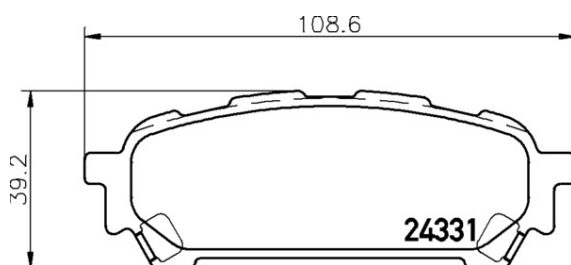

TX1100

TMD Number: 2433101

(with acoustic wear warning)

Model & Derivative	Year	Position
Subaru		
Forester (SG)	07/02 on	Rear
Impreza Estate (GD, GG),	10/00 on	Rear
Impreza Saloon (GD, GG),	10/00 on	Rear