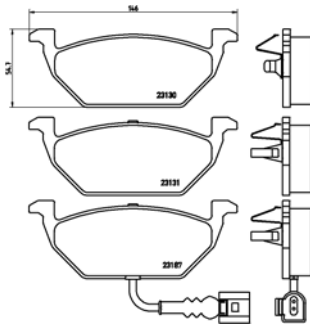

TMD Number: 2313101

Model & Derivative

Year

Position

VoIKsWaGeN

Jetta IV 1.6 Comfortline	00-03	Front
Jetta IV 1.9 TDi Highline	00-03	Front
Jetta IV 2.0 Highline	00-03	Front
Jetta V 1.2 TSi	10 on	Front
Jetta V 1.4 TSi Comfortline 90kW	10 on	Front
Jetta V 1.4 TSi Highline 118kW	10 on	Front
Jetta V 1.4 TSi Trendline 90kW	10 on	Front
Jetta V 1.6 Comfortline	06 on	Front
Jetta V 1.6 TDi 77kW	10 on	Front
Jetta V 1.6 Trendline	06 on	Front
Jetta V 1.9 TDi Comfortline	06 on	Front
Jetta V 2.0 Comfortline	06 on	Front
Jetta V 2.0 TDi Sportline	06 on	Front
Jetta V 2.0 Trendline	06 on	Front
Jetta V 2.0 TSi DSG	06 on	Front
Jetta V 2.0 TSi Manual	06 on	Front
Jetta VI 1.2 TSi Trendline	11 on	Front
Jetta VI 1.4 TSi Comfortline	11 on	Front
Jetta VI 1.4 TSi Highline	11 on	Front
Jetta VI 1.4 TSi Trendline	11 on	Front
Jetta VI 1.6 TDi Comfortline	11 on	Front
Jetta VI 1.6 TDi Comfortline DSG	11 on	Front
Jetta VI 2.0 TDi Highline	11 on	Front
Polo Classic I 1.4i	02-04	Front
Polo Classic I 1.6i	02 on	Front
Polo Classic II 1.4i	02 on	Front
Polo Classic II 1.4TDi	02 on	Front
Polo Classic II 1.6i	02 on	Front
Polo Classic II 1.9 TDi 74kW	04 on	Front
Polo Hatch 1.4 TDi	02 on	Front
Polo Hatch 1.4i	02 on	Front
Polo Hatch 1.6 Cross Polo 16V	08 on	Front
Polo Hatch 1.6i	02 on	Front
Polo Hatch 1.9 TDi 74kW Highline	02 on	Front
Polo Hatch 1.9 TDi Cross Polo	06 on	Front

VoIKsWaGeN CoMM.

Caddy Panel Van 1.6 TDi	10 on	Front
Caddy Panel Van 1.6i 75kW	04 on	Front
Caddy Panel Van 1.9 TDi 73kW	04-10	Front
Caddy Panel Van 1.9 TDi 73kW Maxi	04-10	Front
Caddy Panel Van 2.0 SDi	04-10	Front
Caddy Panel Van 2.0 TDi	10 on	Front