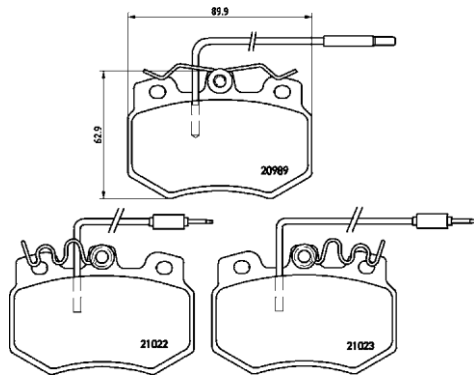

TX0297

PARTS LiSTing

Brake Pads

TMD Number: 2098901

Model & Derivative	Year	Position
CiTroeN		
C15	84-05	Front
Visa	78-91	Front
Peugeot		
205I	83-94	Front
205II	87-98	Front
305II	82-90	Front
309I	85-89	Front
309II	89-93	Front

TX0298

TMD Number: 2099701