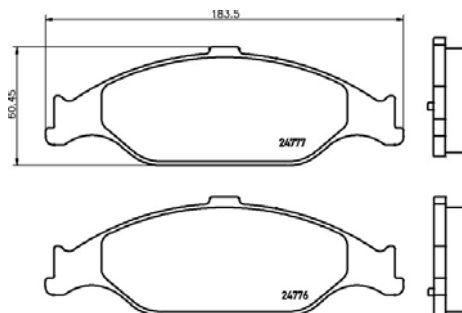

TX0878

TMD Number: 2477601

Model & Derivative	Year	Position
ForD		
Mustang	93 on	Front