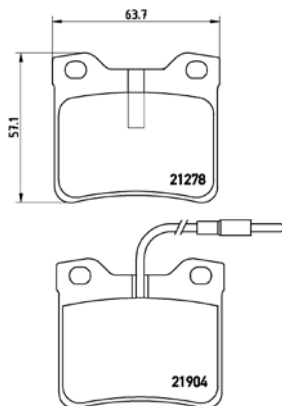

TX0440

TMD Number: 2190403

Model & Derivative

Year

Position

MeRceDeS-beNz

V-Class	96-03	Rear
Vito	96-03	Rear