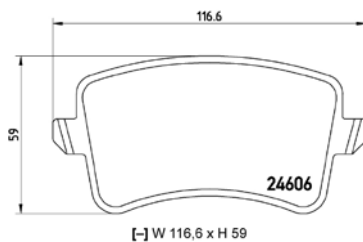

TMD Number: 2460602

Model & Derivative | **Year** | **Position**

auDi		
A4 Avant 2.0 TDi	08-10	Rear
A4 Avant 2.0 TDi	11 on	Rear
A4 Avant 2.0 TFSi	08 on	Rear
A4 Avant 2.0 TFSi Quattro	08 on	Rear
A4 Avant 2.5 TDi Quattro	08 on	Rear
A4 Avant 3.0 TDi	11 on	Rear
A4 Avant 3.0 TDi Quattro	11 on	Rear
A5 Cabrio 1.8 TFSi	09 on	Rear
A5 Cabrio 2.0 TDi	09 on	Rear
A5 Cabrio 2.0 TFSi	09 on	Rear
A5 Cabrio 2.0 TFSi Quattro	09 on	Rear
A5 Cabrio 2.7 TDi	09 on	Rear
A5 Cabrio 3.0 TDi	11 on	Rear
A5 Cabrio 3.0 TDi Quattro	09 on	Rear
A5 Cabrio 3.2 FSi	09 on	Rear
A5 Cabrio 3.2 FSi Quattro	09 on	Rear
A5 Cabrio 4.2 FSi Quattro	09 on	Rear
A5 Coupe 1.8 TFSi	07 on	Rear
A5 Coupe 2.0 TDi	08 on	Rear
A5 Coupe 2.0 TDi Quattro	08 on	Rear
A5 Coupe 2.0 TFSi	08 on	Rear
A5 Coupe 2.0 TFSi Quattro S-Tronic	11 on	Rear
A5 Coupe 2.7 TDi	07 on	Rear
A5 Coupe 3.0 TDi	11 on	Rear
A5 Coupe 3.0 TDi Quattro S-Tronic	07 on	Rear
A5 Coupe 3.2 FSi	07 on	Rear
A5 Coupe 3.2 FSi Quattro	07 on	Rear
A5 Sportback 2.0 TDi	09 on	Rear
A5 Sportback 2.0 TFSi	09 on	Rear
A5 Sportback 2.0 TFSi Quattro	11 on	Rear
A5 Sportback 2.7 TDi	09 on	Rear
A5 Sportback 3.0 TDi Quattro	09 on	Rear
A5 Sportback 3.0 TFSi Quattro	11 on	Rear
A5 Sportback 3.2 FSi Quattro	09 on	Rear
Q5 2.0 FSi Quattro	08 on	Rear
Q5 2.0 FSi Quattro S-Tronic	09 on	Rear
Q5 2.0 TDi	10 on	Rear
Q5 2.0 TDi Quattro	08 on	Rear
Q5 3.0 TDi Quattro	08 on	Rear
Q5 3.2 FSi Quattro	08 on	Rear
RS5 V8 Bi-Turbo	10 on	Rear
S4 Avant Quattro	08 on	Rear
S4 Quattro	08 on	Rear
S5 4.2 FSi Quattro	07 on	Rear
S5 4.2 FSi Quattro Tiptronic	09 on	Rear