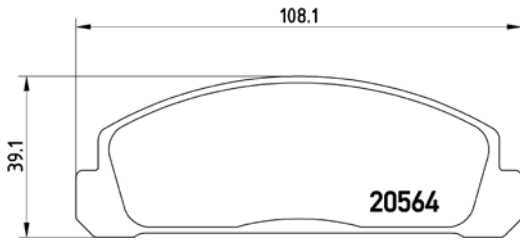

**TMD Number: 2056401**

Model & Derivative	Year	Position
--------------------	------	----------

MAzDA		
323 1.3 RWD	77-80	Front
323 1.4 RWD	77-80	Front
323 1.6 RWD	77-80	Front