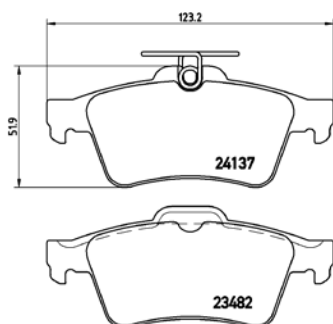

TMD Number: 241370

Model & Derivative	Year	Position
caDillac		
BLS 1.9 D	06 on	Rear
BLS 2.0T	06 on	Rear
BLS 2.8T	08 on	Rear
ciTroeN		
C5 Series 1.8 16V	08 on	Rear
C5 Series 2.0 16V	08 on	Rear
C5 Series 2.0 HDi 120	10 on	Rear
C5 Series 3.0 HDi V6 240	10 on	Rear
C5 Series 3.0 V6	08 on	Rear
C5 Series THP 155	10 on	Rear
ForD		
Focus II 1.6 Ambiente 4- & 5-Door	05-08	Rear
Focus II 2.0 TDCi 4- & 5-Door	05-08	Rear
Focus II 2.0 Trend 4- & 5-Door	05-08	Rear
Focus II 2.5 ST	05-08	Rear
Focus III 1.6	08-10	Rear
Focus III 1.6 Ambiente 4-Door	10 on	Rear
Focus III 1.6 Ambiente 5-Door	10 on	Rear
Focus III 1.6 Trend 4-Door	10 on	Rear
Focus III 1.6 Trend 5-Door	10 on	Rear
Focus III 1.8 TDCi	08 on	Rear
Focus III 2.0	08-10	Rear
Focus III 2.0 TDCi	08-10	Rear
Focus III 2.0 TDCi Trend	10 on	Rear
Jaguar		
S-Type R V8 4.2	02-08	Rear
S-Type V8 SE 4.2	02-08	Rear
XF 2.7 D V6 Premium	08 on	Rear
XF 3.0	08 on	Rear
XF 3.0 D Lux Single Turbo	08 on	Rear
XF 3.0 D Sport Twin Turbo	08 on	Rear
XF 4.2 V8 Supercharged	08 on	Rear
XF 5.0 Supercharged	09 on	Rear
XF 5.0 V8	09 on	Rear
XJ8 4.2 Sovereign	03-08	Rear
XK8 Coupe 4.2	96-07	Rear
XKR Convertible 4.2	09 on	Rear
XKR Convertible 5.0	09 on	Rear
XKR Coupe 4.2 Supercharged	07-09	Rear
XKR-S Convertible 5.0	11 on	Rear
MazDa		
3 Series 1.6i	04 on	Rear
3 Series 1.6i Active	04 on	Rear
3 Series 1.6i Active Sport	04 on	Rear
3 Series 1.6i Dynamic	04 on	Rear
3 Series 1.6i Dynamic Sport	04 on	Rear
3 Series 1.6i Original	04 on	Rear
3 Series 1.6i Original Sport	04 on	Rear
3 Series 2.0 Dynamic	04 on	Rear
3 Series 2.0 Dynamic Sport	04 on	Rear
3 Series 2.0 Individual	04 on	Rear
3 Series 2.0 Individual Sport	04 on	Rear
3 Series 2.3 Individual	04 on	Rear
3 Series 2.3 Individual Sport	04 on	Rear
3 Series 2.5 Individual Sport	09 on	Rear
3 Series MPS 2.3 Turbo	04 on	Rear
3 Series Sport	04 on	Rear
5 Series 2.0	07-10	Rear
5 Series 2.0	10 on	Rear