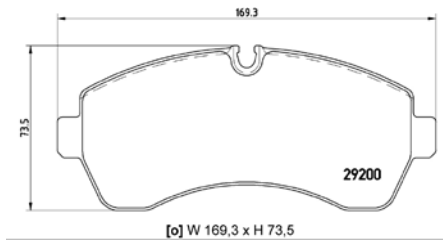

TX0932

TMD Number: 2920002