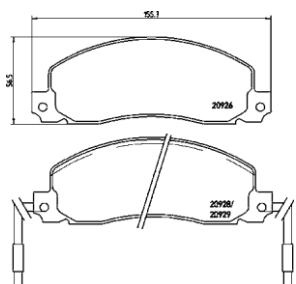

TMD Number: 2092602

Model & Derivative	Year	Position
oPel		
Arena	98-01	Front
reNAuIT		
Traffic	80-89	Front
Traffic	89-01	Front

TX0286

TMD Number: 2093903