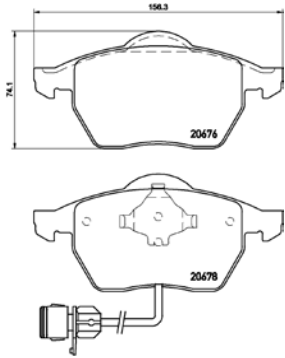

TX0165

PARTS LiSTing

Brake Pads

TMD Number: 2067602

Model & Derivative	Year	Position
AuDi		
500 SEL	92-95	Front
500 Series Quattro 2.2 S2	91 on	Front
500 Series Quattro 2.8E	95 on	Front
500 Series Quattro S6 Turbo	93 on	Front
500 Series Quattro S6 Turbo	93 on	Front
500E 2.3 5 Cyl.	92-95	Front
500E 2.8 SEL 6 Cyl.	92-95	Front
500SE	92-95	Front
A6 2.8 Quattro	94-05	Front
A6 2.8E	94-05	Front
A6 Avant 2.6	94-98	Front
A6 Avant 2.8 Quattro	95-99	Front
S6 2.2 Turbo	94-97	Front

TX0166

TMD Number: 217910