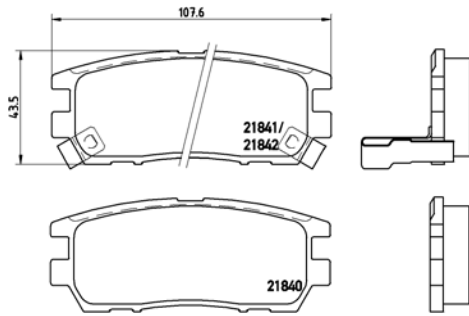

tX0112

TMD Number: 2184002