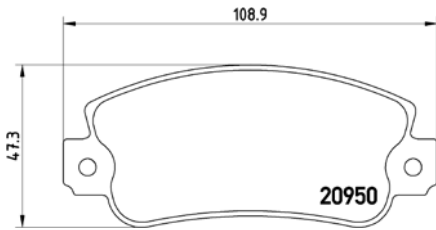

Model & Derivative

Year

Position

hoNDa

Ballade 150	92-96	Front
Ballade 160i	92-96	Front
Civic 1.4i	95-01	Front
Civic 1.5i	91-95	Front
Civic 1.6 16V V-Tec	91-95	Front
Jazz 1.3 Comfort	08on	Front
Jazz 1.4 DSi	02-08	Front
Jazz 1.4i	08on	Front
Jazz 1.5 EX	08on	Front
Jazz 1.5 EXS	08on	Front
Jazz 1.5 V-Tec	02-08	Front

tX0032

TMD Number: 2095005