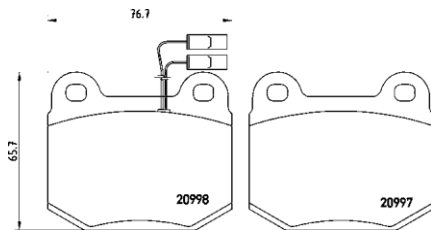

Model & Derivative	Year	Position
AlFA roMeo		
75	85-92	Front
90	84-87	Front

TX0299

TMD Number: 2101002