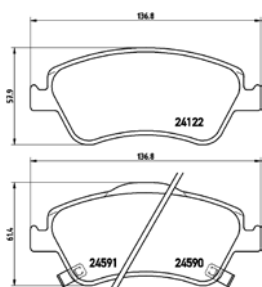

TMD Number: 2412201

Model & Derivative	Year	Position
ToYoTa		
Auris 1.4	07 on	Front
Auris 1.6	07 on	Front
Auris 1.8	07 on	Front
AurisX1.3	10 on	Front
AurisX1.6	10 on	Front
Corolla 1.3	07 on	Front
Corolla 1.4	07 on	Front
Corolla 1.6	07 on	Front
Corolla 1.8	07 on	Front

TX0738

TMD Number: 2412301