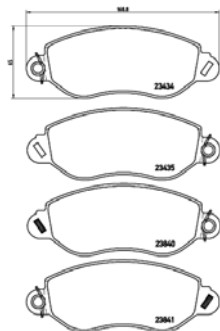

TX0560

TMD Number: 2343401