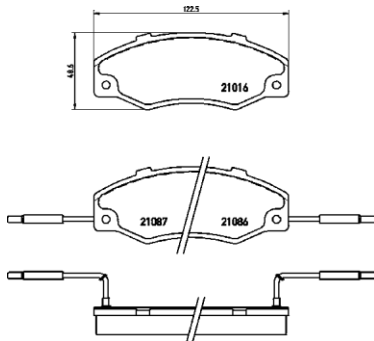

TX0301

TMD Number: 2101602