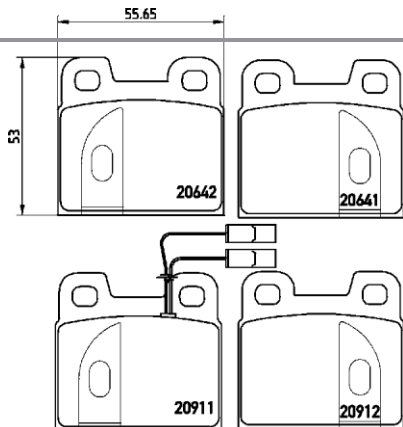

TX0284

TMD Number: 2091202