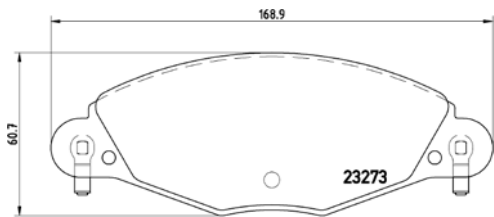

TX0514

TMD Number: 2327301

Model & Derivative	Year	Position

ciTroen		
C5 Series 3.0 V6	01-08	Front

TX0515

TMD Number: 2327601