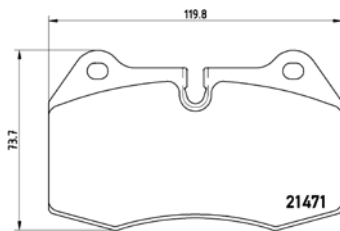

# PARTS LiSTing

Brake Pads

**TMD Number: 2147001**

Model & Derivative	Year	Position
<b>FoRD</b>		
Transit Box	91-00	Front
Transit Bus	91-00	Front

**TX0372**

**TMD Number: 2147102**

Model & Derivative	Year	Position
<b>bMW</b>		
7 Series E38	94-01	Front
8 Series E31	90-99	Front
<b>hoNDa</b>		
Integra	02 on	Front