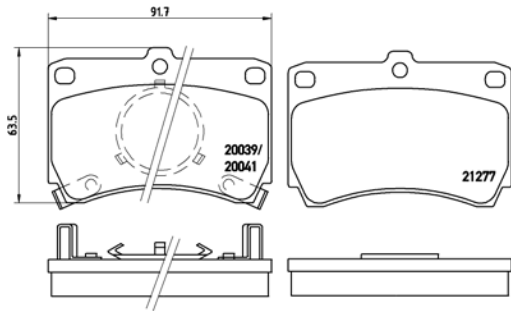

tX0012

PArts Listing

Brake Pads

TMD Number: 212770

Model & Derivative | **Year** | **Position**

ForD

Laser 1.3	86-94	Front
Laser 1.4	86-94	Front
Laser 1.5	86-94	Front
Laser 1.6	86-94	Front
Laser 1300 Dash	95-05	Front
Laser 1300 Tonic	95-05	Front
Laser 1300 Tracer	95-05	Front
Laser 1600 Dash	95-05	Front
Laser 1600 Tonic	95-05	Front
Laser 1600 Tracer	95-05	Front
Laser 1600i Sport	86-94	Front
Laser 2.0 GLE	86-94	Front
Laser 2.0 Gli 16V	86-94	Front
Laser 2.0i RS	91-94	Front
Laser Gli	86-94	Front
Laser TX3 1600	86-94	Front
Meteor 1.3	91-95	Front
Meteor 1.3 LX	86-89	Front
Meteor 1.4	86-89	Front
Meteor 1.4 LX	89-92	Front
Meteor 1.5 GL	86-89	Front
Meteor 1.5 GLS	86-89	Front
Meteor 1.6	91-95	Front
Meteor 1.6 GL	86-89	Front
Meteor 1600 GLE	86-89	Front
Meteor 2.0 GLE	86-94	Front
Meteor 2.0 Gli 16V	86-94	Front
Meteor Gli	86-89	Front

ForD CoMM.

Bantam LDV 1300	94-00	Front
Bantam LDV 1600	94-00	Front
Bantam LDV 1600i Sport	94-00	Front

MazDa

1.3 Midge	91-99	Front
1.3 Sting	91-99	Front
323 1.3L	85-91	Front
323 1.3S	85-91	Front
323 1.5 GLE	85-88	Front
323 1.5 SL	85-88	Front
323 1.5 SLX	85-88	Front
323 1.6 EGi	85-88	Front
323 1.6 GLE FWD	86 on	Front
323 1.6 SL	89-91	Front
323 160 Midge	91 on	Front
323 160 Sting	91 on	Front
323 2.0 16V	91 on	Front
323 2.0 EGi	89-91	Front
323 2.0 SLE	89-91	Front
323 2.0 SLi	89-91	Front
323 200E	91-95	Front
323 EGi	91 on	Front
323 SLi	91 on	Front

MazDa CoMM.

Rustler 1300	94-02	Front
Rustler 1600	94-02	Front