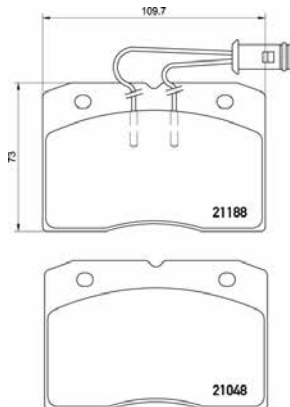

TMD Number: 2118801

Model & Derivative	Year	Position

iveco		
Daily II Bus	89-99	Front