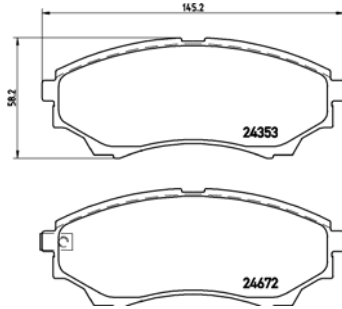

TMD Number: 2435301

Model & Derivative Year Position

ForD CoMM.		
Ranger 2.2 LWB 4X2 Base Single Cab	05-10	Front
Ranger 2.5 D Hi-Trail 4X2 Base Double Cab	05-10	Front
Ranger 2.5 TD 4X4 Safety Base Double Cab	05-10	Front
Ranger 2.5 TD XLT 4X4 Double Cab	05-10	Front
Ranger 2.5D LWB 4X2 Single Cab	05-10	Front
Ranger 2.5TD 4X2 Hi-Trail Super Cab	05-10	Front
Ranger 2.5TD 4X4 Base Single Cab	05-10	Front
Ranger 2.5TD 4X4 Safety Base Single Cab	05-10	Front
Ranger 2.5TD Hi-Trail 4X2 Single Cab	05-10	Front
Ranger 3.0 TDCi 4X4 XLT Super Cab	05-10	Front
Ranger 3.0 TDCi Hi-Trail XLE 4X2 Double Cab Automatic	05-10	Front
Ranger 3.0 TDCi Hi-Trail XLE 4X4 Double Cab	05-10	Front
Ranger 3.0 TDCi XLE 4X4 Double Cab	05-10	Front
Ranger 3.0 TDCi XLE 4X4 Double Cab Automatic	05-10	Front
Ranger 3.0 TDCi XLT Hi-Trail 4X2 Single Cab	05-10	Front
Ranger 3.0 TDCi XLT Hi-Trail 4X2 Super Cab	05-10	Front
Ranger 4.0i V6 XLE 4X2 Double Cab	05-10	Front
Ranger 4.0i V6 XLE 4X2 Double Cab Automatic	05-10	Front
Ranger 4.0i V6 XLE 4X4 Double Cab Automatic	05-10	Front
Ranger 4.0i V6 XLT 4X2 Hi-Trail Super Cab	05-10	Front
Ranger Pick-up	00-05	Front

MazDa CoMM.		
BT 50 2.5 TDi SLE 4X2 Double Cab	04-11	Front
BT 50 2.5 TDi SLX 4X2 Freestyle Cab	04-11	Front
BT 50 2.5 TDi SLX 4X2 Single Cab	04-11	Front
BT 50 2.5 TDi SLX 4X4 Freestyle Cab	04-11	Front
BT 50 2.6i Double Cab 4X4	04-11	Front
BT 50 2.6i Single Cab	04-11	Front
BT 50 2.6i Single Cab 4X4	04-11	Front
BT 50 3.0 CRDi SLE 4X2 Double Cab	04-11	Front
BT 50 3.0 CRDi SLE 4X2 Double Cab AT	04-11	Front
BT 50 3.0 CRDi SLE 4X4 Double Cab	04-11	Front
BT 50 3.0 CRDi SLX 4X2 Freestyle Cab	04-11	Front
BT 50 3.0 CRDi SLX 4X2 Single Cab	04-11	Front