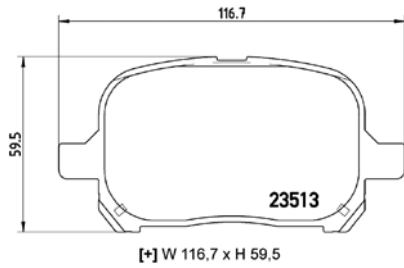

TX0579

PARTS LiSTing

Brake Pads

TMD Number: 2351302

Model & Derivative | **Year** | **Position**

ToYoTa		
Camry Imported Models	96-00	Front

TX0580

TMD Number: 2351703