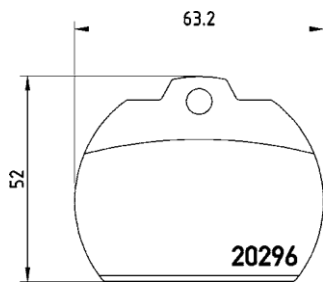

TX0234

TMD Number: 2029602