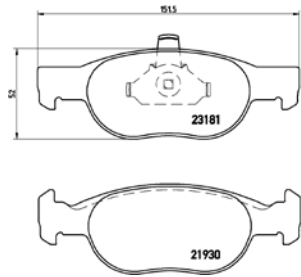

TX0498

PARTS LiSTing

Brake Pads

TMD Number: 231810