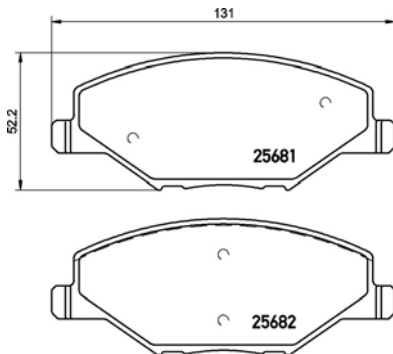

TX1099

TMD Number: 2568101

Model & Derivative	Year	Position
ForD		
Falcon	88-94	Front
VolKSwageN		
Vivo	10 on	Front