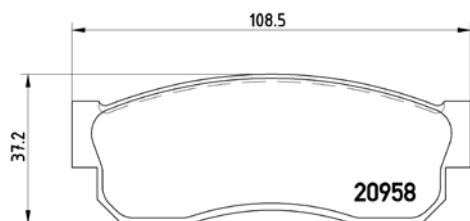

TX0187

TMD Number: 2095802