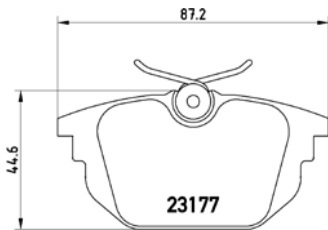

Model & Derivative	Year	Position
aLFa RoMeo		
145 2.0 Quadrifoglio	94-95	Rear
145 2.0 Quadrifoglio	96-01	Rear
1461.616VTS	96-01	Rear
1461.816VTS	96-01	Rear
146 2.0 Ti Twin Spark	96-01	Rear
155 1.9 TD	93-97	Rear
155 2.0 16V Turbo Q4	92-97	Rear
155 2.0 Twin Spark	96-99	Rear
1552.5TD	93-97	Rear
1552.5V6	93-96	Rear
1552.5V6	96-99	Rear
GTV 3.0V6 24V	04 on	Rear
GTV 3.0 V6 24V	99-04	Rear
Spider 2.0JTS	03-05	Rear
Spider 2.0JTS	03-05	Rear
Spider 3.2 V6	02-04	Rear
FiaT		
Coupe 2.0 16V	93-96	Rear
Coupe 2.0 16V Turbo	93-96	Rear
Coupe 2.0 20V	96-00	Rear
Coupe 2.0 20V Turbo	96-00	Rear
Marea 2.0 155 20V	96-01	Rear
Marea 2.0 155 20V	99-01	Rear
Punto 1.4 GT Turbo	94-99	Rear
Tipo 1.6	88-91	Rear
Tipo 1.6i	92-95	Rear
Uno Turbo	90-98	Rear