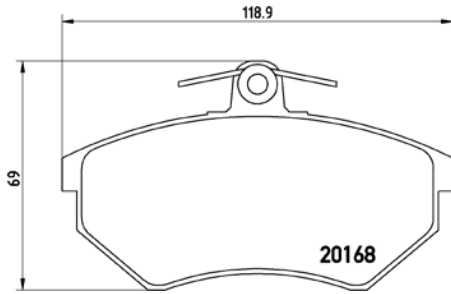

tX0018

PArts LISTING

Brake Pads

TMD Number: 2016801

Model & Derivative	Year	Position
auDi		
200 1.8 Turbo	98-99	Front
200 2.2 Turbo	88-90	Front
200 2.4	98-99	Front
200 2.6	95-99	Front
seaT		
Cordoba 1.8i 16V	93-96	Front
Cordoba 2.0i	93-99	Front
Ibiza 1.8 16V	93-96	Front
Ibiza 2.0i	93-99	Front
Toledo I 1.8 16V	91-99	Front
Toledo I 1.8 GT	91-92	Front
Toledo I 1.9 TDi	95-99	Front
Toledo I 2.0	91-99	Front
VoIKsWaGeN		
Corrado 1.8 16V	89-92	Front
Corrado 2.0i	93-95	Front
Corrado 2.0i 16V	91-95	Front
Golf II 1.8 GTi 16V	86-91	Front
Golf III 1.6	95-97	Front
Golf III 1.6 Cabriolet	94-98	Front
Golf III 1.8 Cabriolet	93-98	Front
Golf III 1.9 TDi	96-97	Front
Golf III 1.9 TDi Cabriolet	95-98	Front
Golf III 2.0	91-97	Front
Golf III 2.0 Cabriolet	93-98	Front
Golf IV 1.8	98-02	Front
Jetta II 1.8 16V	86-91	Front
Passat 1.6	94-96	Front
Passat 1.8	88-93	Front
Passat 2.0	88-96	Front
Passat 2.2	85-88	Front

tX0019

TMD Number: 2168001