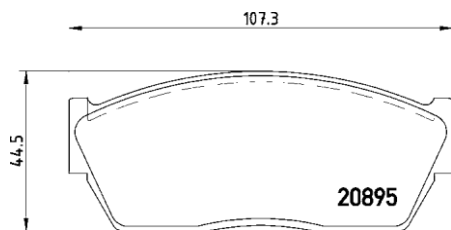

Model & Derivative	Year	Position
HoNDA		
Ballade 150	84-89	Front
Ballade 150i	84-89	Front
CR-X I 1.5i	83-87	Front
Prelude	84-87	Front
suZuKi		
Swift 1.5i GLS	08 on	Front

TX0278

TMD Number: 2090506