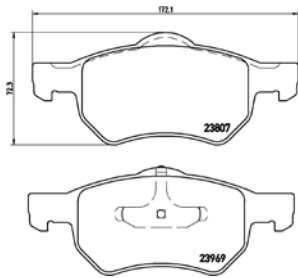

Model & Derivative   **Year**   **Position**

oPel		
Astra C Series 1.4	99-04	Front
Astra C Series 1.6 CD	99-04	Front
Astra C Series 1.6 CDe	99-04	Front
Astra C Series 1.6 CS	99-04	Front
Astra C Series 1.8 CDe	99-04	Front
Astra C Series 1.8 CSE	99-04	Front

tX0057

TMD Number: 2380701