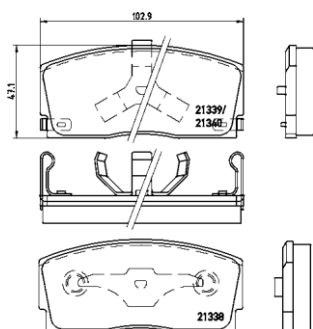

TX0347

TMD Number: 2133801

Model & Derivative	Year	Position
DaihaTSu		
Applause I	89-97	Front
Charade III	87-93	Front

TX0348

TMD Number: 2135501

Model & Derivative	Year	Position
kia