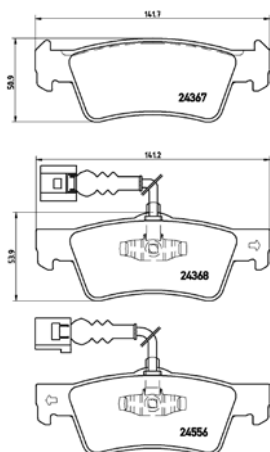

Model & Derivative	Year	Position
VolKswageN		
T5 Crewbus 1.9 TDi SWB	04 on	Rear