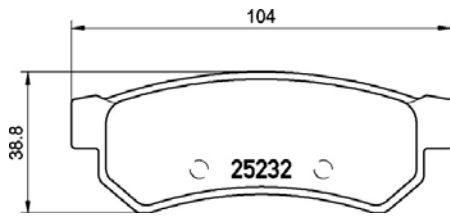

TMD Number: 2523201

Model & Derivative	Year	Position

CheVrolet		
Optra		Rear

TX1086

TMD Number: 2383281