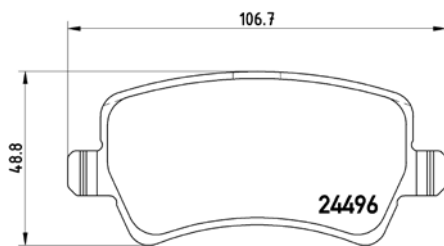

TX0823

TMD Number: 2449601

Model & Derivative	Year	Position
ForD		
S-Max	06 on	Rear

TX0824

TMD Number: 2449602