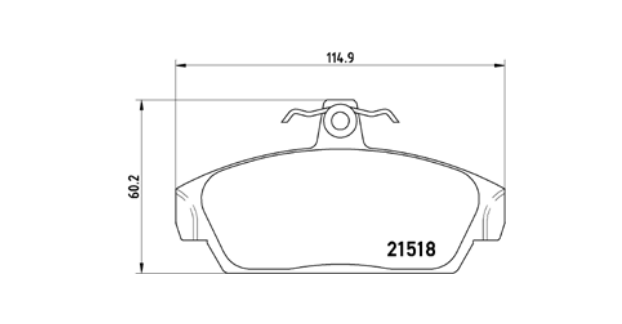

Model & Derivative	Year	Position
Mg		
TF 120	02 on	Front
TF 135	02 on	Front
TF 160	02 on	Front
TF 1.8i VVC	95-02	Front