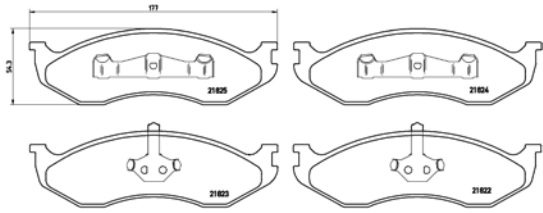

TMD Number: 2182202

Model & Derivative	Year	Position
CHrYsler		
Grand Cherokee Mk I Sport	96 on	Front
CHrYsler JeeP		
Cherokee 4.0 4X4	96 on	Front
Cherokee I 4.0i	88-94	Front
Cherokee I4.0i Country	96 on	Front
Cherokee Limited 4.0V8	96 on	Front
Cherokee Limited 4.0i	88 on	Front
Wrangler Sport 3.8V6	97-01	Front
KiA		
Carnival (All Models)	99-01	Front

TX0209

TMD Number: 2130501