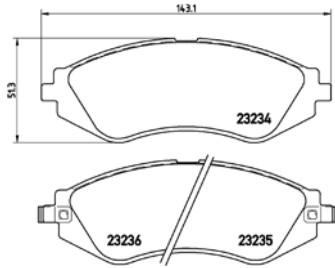

TMD Number: 2323401

Model & Derivative	Year	Position
CheVrolet		
Aveo 1.4	11 on	Front
Aveo 1.5 L	03-10	Front
Aveo 1.5 LS	03-10	Front
Aveo 1.5 LT	03-10	Front
Optra 1.6	04 on	Front
Optra 1.6 LS	04 on	Front
DaeWoo		
Optra 1.8 LT	04 on	Front
Cielo 150 GLX	96-98	Front
Cielo 150 GTX	96-98	Front
Espero 1.8	96-98	Front
Espero 2.0	96-98	Front
Lanos 1.35iS	98-00	Front
Lanos 1.5	98-00	Front
Lanos 1.6 (All Models)	98-00	Front
Leganza 2.0 16V	97-04	Front
Magnus 2.5	99 on	Front
Nubira 1.6 SX	97-00	Front
Nubira 1.6 SX Saloon	97-00	Front
Nubira 1.6 SX Wagon	97-00	Front
Nubira 2.0 CDX	97-00	Front
Nubira 2.0 CDX Saloon	97-00	Front
Nubira 2.0 CDX Wagon	97-00	Front

tX0028

TMD Number: 2397301