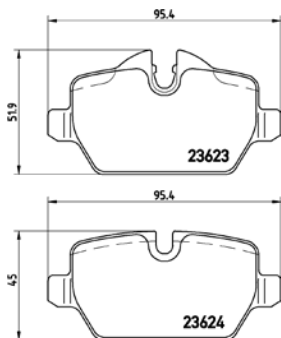

TX0615

TMD Number: 2362303