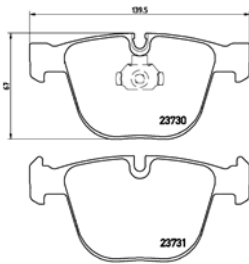

Model & Derivative	Year	Position

hoNDa		
Accord 2.0 V-Tec Automatic	03-08	Front
Accord 2.0 V-Tec Manual	03-08	Front
Accord 2.2i D-Tec	04-08	Front
Accord 2.2i D-Tec Tourer	04-08	Front
Accord 2.4 V-Tec Exec	03-08	Front
Accord 2.4 V-Tec Exec Tourer	03-08	Front

TX0636

TMD Number: 2373001