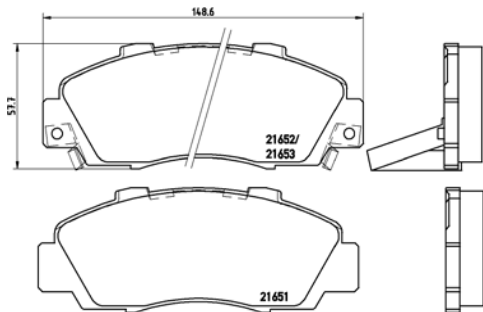

TX0401

TMD Number: 216510

Model & Derivative	Year	Position
hoNDa		
Accord 2.0i	93-96	Front
Accord 2.0i	96-98	Front
CR-V I	97-00	Front
HR-V1.64X2	99 on	Front
HR-V1.64X4	99 on	Front
Odyssey (All Models)	97-98	Front
Prelude 2.2i V-Tec	97-00	Front
Prelude 2.2i V-Tec VTi	97-00	Front

TX0402

TMD Number: 2165404

Model & Derivative	Year	Position
kia