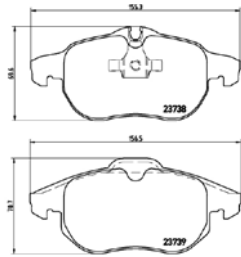

TMD Number: 2373807

[o] W 155,3/156,5 x H 69,6/70,7

Model & Derivative	Year	Position
caDillac		
BLS 1.9D	06 on	Front
BLS 2.0T	06 on	Front
FiaT		
Croma 1.8 16V	05 on	Front
Croma 1.9D Multi-Jet	05 on	Front
Croma 2.2 16V	05 on	Front
saaB		
9-3 1.8T	02 on	Front
9-3 2.0T	02 on	Front