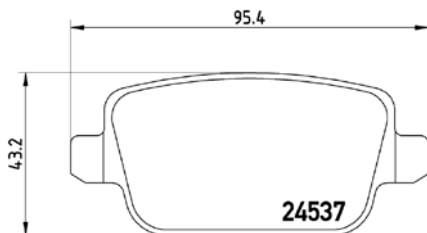

TX0832

TMD Number: 2453701

[–] W 95,4 x H 43,2

Model & Derivative | **Year** | **Position**

ForD		
Focus III 2.5 ST	08-10	Rear