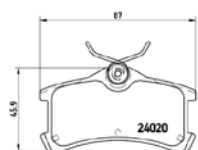

**TX0702**

**TMD Number: 2401001**

Model & Derivative	Year	Position
<b>auDi</b>		
Q7	06 on	Rear
<b>PorscHe</b>		
Cayenne	02 on	Rear

**TX0703**

**TMD Number: 2401301**

[–] W 87 x H 45,9/50

Model & Derivative	Year	Position
<b>ToYoTa</b>		
Avenis	97-03	Rear
Corolla	97-02	Rear