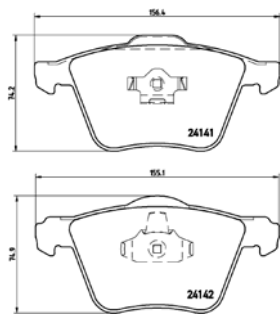

TX0743

TMD Number: 2414101

Model & Derivative	Year	Position
VoIvo		
S90	04 on	Front
V90	04 on	Front
XC90	04 on	Front