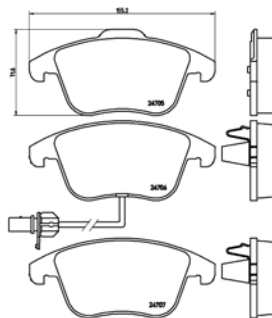

Model & Derivative	Year	Position
auDi		
A4 1.8 T Ambition	11 on	Front
A4 1.8 T Attraction	11 on	Front
A4 1.8 TFSi	07 on	Front
A4 2.0 TDi	07-10	Front
A4 2.0 TDi	11 on	Front
A4 2.0 TDi Quattro	11 on	Front
A4 2.0 TFSi	08 on	Front
A4 2.0 TFSi Flexi Fuel Quattro	09 on	Front
A4 2.0 TFSi Quattro	08 on	Front
A4 3.0 TDi	11 on	Front
A4 3.0 TDi Quattro	07-10	Front
A4 3.0 TDi Quattro	11 on	Front
A4 3.2 FSi	08 on	Front
A4 3.2 FSi Quattro	07 on	Front
A4 Allroad 2.0 TDi Quattro	11 on	Front
Audi A4 Allroad 2.0 TFSi Quattro	09 on	Front
Audi A4 Allroad 3.0 TDi Quattro	09 on	Front