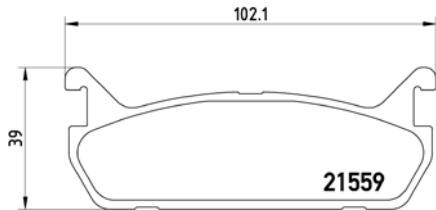

TX0387

PARTS LiSTing

Brake Pads

TMD Number: 2155801

Model & Derivative	Year	Position
FoRD		
Probe I	88-93	Rear
Ford Telstar	87-92	Rear
MazDa		
626 II	82-87	Rear
Mazda 626 III	87-97	Rear
Mazda MX6	87-97	Rear

TX0388

TMD Number: 2155901

Model & Derivative	Year	Position
DaihaTSu		
Applause I 1.6 16V	86-97	Rear
MazDa		
MX5 1.6	95-98	Rear
MX5 1.8	94-98	Rear

TX0389

TMD Number: 2156101

Model & Derivative	Year	Position
NiSSaN		
Maxima 300 E	91-96	Front
Maxima 300 SE	91-96	Front
Suzuki		
SX4 2.0	08 on	Front