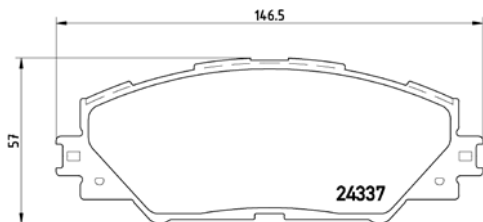

Model & Derivative | **Year** | **Position**

ToYoTa

Rav4 2.0 CVVTi	06 on	Front
Rav4 4X4 2.2 D-4D	06 on	Front