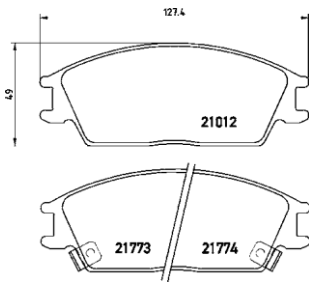

TMD Number: 210120

(TX0300 with Acoustic sensors)

Model & Derivative	Year	Position
HYUNDAI		
Accent 1.3 LS	00-05	Front
Accent 1.3 LS (TX0300 with Acoustic Sensors)	96-00	Front
Accent 1.3 XS	96-00	Front
Accent 1.5 CS	94-00	Front
Accent 1.5 CSI	97-00	Front
Accent 1.5 LS	00-05	Front
Accent 1.5 RS	94-00	Front
Accent 1.5 RSI	97-00	Front
Getz 1.3	02 on	Front
Getz 1.4 GL without ABS	02 on	Front
Getz 1.4 HS with ABS	02 on	Front
Getz 1.4 HS without ABS	02 on	Front
Getz 1.5 CRDi HS with ABS	03 on	Front
Getz 1.5 CRDi HS without ABS	03 on	Front
Getz 1.6 GL HS with ABS	04 on	Front
Getz 1.6 GL HS with without ABS	04 on	Front
Scoupe	93 on	Front