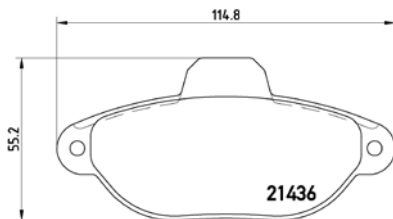

TX0359

TMD Number: 2143602