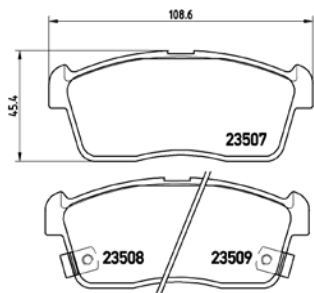

TMD Number: 2350701

Model & Derivative	Year	Position

DaihaTsu		
Charade Celeb	03 on	Front
Charade Classic	03 on	Front
Charade CX	03 on	Front
Charade CXL	03 on	Front
Copen	03 on	Front
Sirion 1.3 CX (All Models)	05 on	Front
YRV (All Models)	01 on	Front
suzuki		
Alto GL	09 on	Front
Alto GLS	09 on	Front

TX0578

TMD Number: 2351002