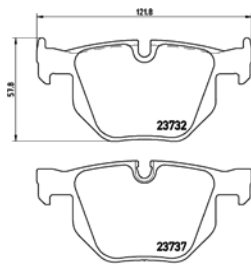

Model & Derivative	Year	Position

BMw		
3 Series E92 Coupe M3 4.0	07-11	Rear

TX0637

TMD Number: 2373201