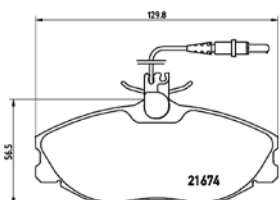

### Peugeot coMM.

Partner 1.4 Panel Van	96 on	Front
Partner 1.9D Panel Van	96 on	Front
Partner Grand Raid 2.0 HDi	06 on	Front

**TMD Number: 2168202**

Model & Derivative	Year	Position
--------------------	------	----------