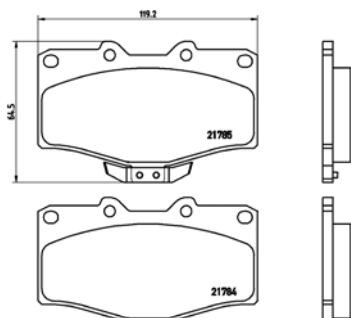

TX0418

TMD Number: 2178401

[+] W 119,2 x H 64,5

Model & Derivative	Year	Position

ToYoTa coMM.

Hilux 1.8	83-88	Front
Hilux 2.4D	88-05	Front
Hilux 2.5 D-4D	01-05	Front