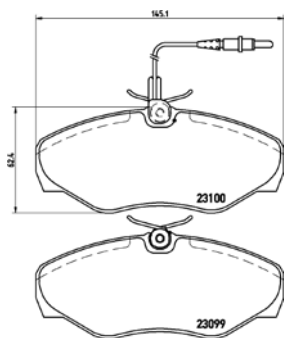

TX0476

TMD Number: 2309903

Model & Derivative	Year	Position
NiSSaN coMM.		
Primastar 1.9 DCi 100	01 on	Front
Primastar DCi 80	02 on	Front
oPeL coMM.		
Movano 2.5 CDTi	06 on	Front
Vivaro 1.9 CDTi Panel Van	01 on	Front
Vivaro 2.0 Panel Van	01 on	Front
ReNauLT		
Traffic 1.9 DCi	01 on	Front