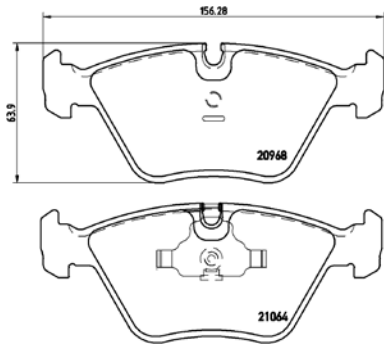

TMD Number: 2096801