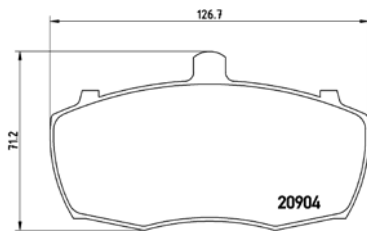

TMD Number: 2071802

Model & Derivative	Year	Position
MAzDA CoMM.		
B 1600	82-86	Front
B 2000	82-86	Front
B 2200 D	82-86	Front
NissAN		
Laurel 2.0 Local	80-87	Front
Laurel 280 Local	83-87	Front
Laurel Import	80-83	Front
Skyline 4 Cyl. 1800	82-87	Front
Skyline 4 Cyl. 2000	82-87	Front
Skyline 6 Cyl. 2.8 GLX	82-87	Front
Skyline 6 Cyl. 2.8 GTX	82-87	Front

TX0215

TMD Number: 2090401

Model & Derivative	Year	Position
IANDrover		
Defender 110 Series	83-86	Front

TX0216

TMD Number: 2196801

Model & Derivative	Year	Position
DAiHATsu		
Cuore IV 0.7	97-99	Front
Cuore V 0.7	97-99	Front
Move 0.7	97-00	Front
Move 0.8	97-00	Front