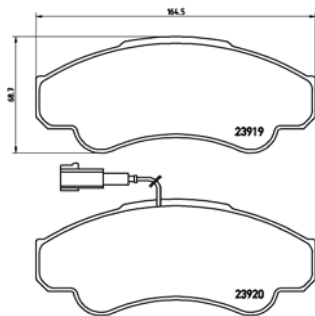

TX0673

TMD Number: 2391901