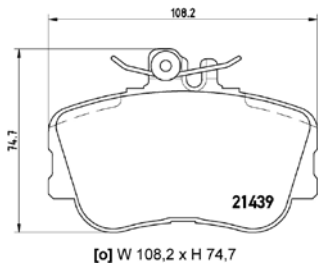

TMD Number: 2143603

Model & Derivative	Year	Position
FiaT		
Ciquecento	91-99	Front
Panda 1.1 Active	03 on	Front
Panda 1.2 Dynamic	03 on	Front
Punto 1.2 16V	00-09	Front
Punto 1.2 60	94-99	Front
Siecento	98-03	Front
FoRD		
Ka 1.2	10 on	Front

TX0361

TMD Number: 2143906

Model & Derivative	Year	Position
MeRceDeS-beNz		
C-Class S 202 Series Estate C200 T	96-01	Front
C-Class S202 Series Estate C200 TKompressor	96-01	Front
C-Class W 202 Series C180	96-00	Front
C-Class W 202 Series C200	94-00	Front
C-Class W 202 Series C200 D	94-00	Front
C-Class W 202 Series C220	94-96	Front
C-Class W 202 Series C220	96-00	Front
C-Class W 202 Series C220 CDi	97-00	Front
C-Class W 202 Series C220 D	96-00	Front
C-Class W 202 Series C230	96-98	Front
C-Class W 202 Series C250 D	93-00	Front
C-Class W 202 Series C280	94-00	Front

TX0362

TMD Number: 2144301

Model & Derivative	Year	Position
Peugeot		
405 II	92-96	Front