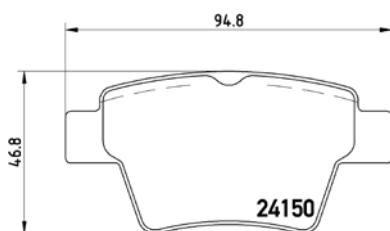

Model & Derivative	Year	Position
ciTroen		
C4 Series 1.6 HDi	04-09	Rear
C4 Series 1.6 VTi Coupe	04-09	Rear
C4 Series 1.6 VTR Coupe	09 on	Rear
C4 Series 1.6i	04-09	Rear
C4 Series 1.6i THPTurbo	10 on	Rear
C4 Series 2.0 VTS Coupe	04-09	Rear
C4 Series VTi Seduction + Coupe	10 on	Rear
Peugeot		
207 Series 1.6 GTi	06 on	Rear
207 Series 1.6 Sport ICC	07-09	Rear
207 Series 1.6 Sport II CC	07 on	Rear
207 Series 1.6 VTi	07 on	Rear
207 Series 1.6 XS	06 on	Rear
207 Series 1.6 XS HDi	06 on	Rear
307 Series 1.6 XR	01-05	Rear
307 Series 1.6 XR Estate	02-05	Rear
307 Series 1.6 XS HDi	04-05	Rear
307 Series 1.6 XT	01-05	Rear
307 Series 2.0 CC	03-05	Rear
307 Series 2.0 XS	01-05	Rear
307 Series 2.0 XS	05-07	Rear
307 Series 2.0 XS HDi	01-04	Rear
307 Series 2.0 XS Station Wagon	02-05	Rear
307 Series X-Line 1.6	05 on	Rear
307 Series X-Line 1.6 HDi	05 on	Rear
307 Series X-Line 2.0 CC	05 on	Rear