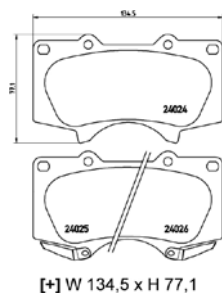

TX0705

TMD Number: 2402401

Model & Derivative

Year **Position**

HuMMer

H3 3.5	05 on	Front
H3 3.5 Automatic	05 on	Front
H3 Adventure 3.5	05 on	Front
H3 Luxury	05 on	Front

MiTsubisHi

Pajero 3.2 D-ID GLS	07 on	Front
Pajero 3.2 D-ID GLX	07 on	Front
Pajero 3.2 D-ID Sport	07 on	Front
Pajero II 3.8 V6 GLS	07 on	Front
Pajero IV 3.2 Di-D 2X4	07 on	Front
Pajero IV 3.2 Di-D 4X4	07 on	Front
Pajero IV 3.2 TD	09 on	Front
Pajero IV 3.8 V6	07 on	Front