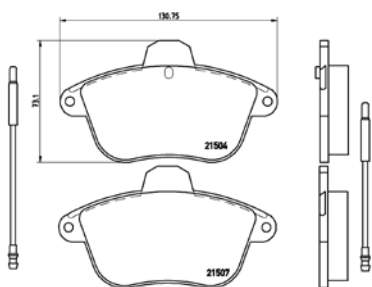

TX0380

TMD Number: 2150401

Model & Derivative

Year **Position**

ciTRoen

XM

89-00	Front