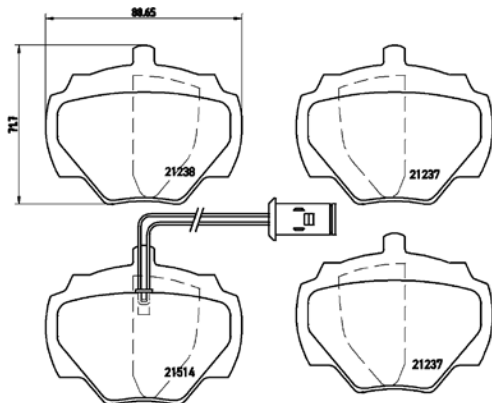

TX0172

TMD Number: 212370