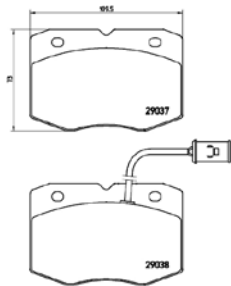

Model & Derivative	Year	Position
MaN HeaVY CoMM.		
24.343 FNL	97 on	Front

Model & Derivative	Year	Position
MaN HeaVY CoMM.		
24.343 FNL	97 on	Front

TX0900

TMD Number: 2903701

[+] W 109,5 x H 73

Model & Derivative	Year	Position
iVeCo		
Daily II	89-99	Front

Model & Derivative	Year	Position
iVeCo		
Daily II	89-99	Front

TX0903

TMD Number: 2908302