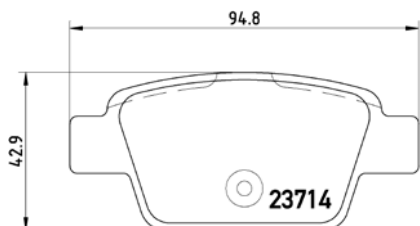

TX0634

TMD Number: 2371401

Model & Derivative	Year	Position
alFa roMeo		
Mito 1.4 Multi Air 114kW	08 on	Rear
Mito 1.4 Multi Air 125kW Quadrifoglio	09 on	Rear
Mito 1.4 T 100kW	09 on	Rear
FiaT coMM.		
Fiat Bravo II 1.4 T-Jet Sport	07 on	Rear
Fiat Bravo II 1.4i	07 on	Rear
Fiat Bravo II 1.9 Multi-Jet	07 on	Rear
Fiat Multipla 1.6 Petrol	00 on	Rear
Fiat Multipla 1.9 JTD	00 on	Rear
Fiat Stilo 1.6 Active	01 on	Rear
Fiat Stilo 1.6 Multiwagon	04 on	Rear
Fiat Stilo 1.8 16V	01 on	Rear
Fiat Stilo 1.9 JTD Dynamic	01 on	Rear
Fiat Stilo 1.9 JTD Multiwagon	04 on	Rear
Fiat Stilo Abarth 2.4 20V	01 on	Rear