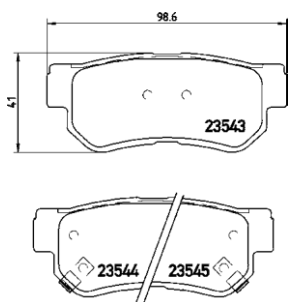

Model & Derivative | **Year** | **Position**

hYuNDai		
Allegro 2.0	98-03	Rear
Azera 3.3 V6	07 on	Rear
Elantra 1.6 GLS	05-10	Rear
Elantra 2.0 CRDi	01-10	Rear
Elantra 2.0 GLS	05-10	Rear
Getz 1.4 GL HS with ABS	02 on	Rear
Getz 1.5 CRDi HS with ABS	03 on	Rear
Getz 1.6 GL Automatic with ABS	04 on	Rear
Getz 1.6 GL HS with ABS	04 on	Rear
Santa Fe 2.4 4X2	01-06	Rear
Santa Fe 2.7 V6 4X4	01-06	Rear
Sonata 2.0 16V	96-01	Rear
Sonata 2.0 GLS	01-04	Rear
Sonata 2.0 VVTi GLS	05 on	Rear
Sonata 2.4	05-10	Rear
Sonata 2.4 16V	97-01	Rear
Sonata 2.7 GLS	01-04	Rear
Trajjet 2.0	00 on	Rear
Trajjet 2.0 CRDi	01-08	Rear
Trajjet 2.7 V6 GLS	00-08	Rear
Tucson 2.0 CRDi	04 on	Rear
Tucson 2.0 GLS	04 on	Rear
Tucson 2.7 V6	04 on	Rear
Vivante 2.5 V6	98-03	Rear
kia		
Sportage 2.0 4X2	05-10	Rear
Sportage 2.0 4X4	05-10	Rear
Sportage 2.0 CRDi 4X2	05-10	Rear
Sportage 2.0 CRDi 4X4	05-10	Rear
Sportage 2.7 Automatic 4X4	05-10	Rear