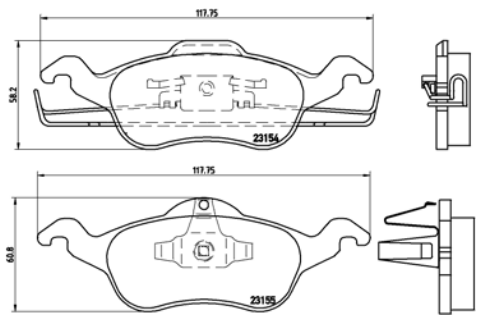

tX0098

TMD Number: 2315402