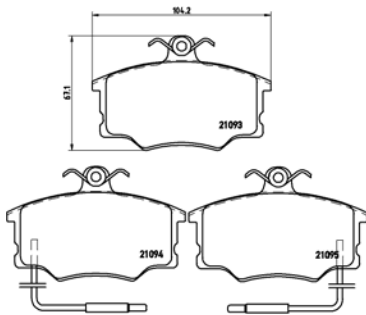

TX0310

TMD Number: 2109302

Model & Derivative	Year	Position
Fiat		
Croma	85-90	Front
LaNcia		
Thema	84-94	Front