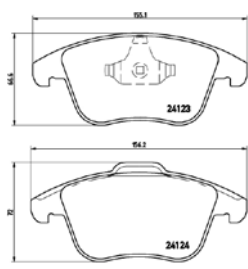

[–] W 155,1/156,3 x H 66,6/72

Model & Derivative	Year	Position
IaNDroVer		
Freelander II 2.2 TD HSE	06 on	Front
Freelander II 2.2 TD S	06 on	Front
Freelander II 2.2 TD SE	06 on	Front
Freelander II 3.2 V6 HSE	06 on	Front
Freelander II 3.2 V6 S	06 on	Front
Freelander II 3.2 V6 SE	06 on	Front
Freelander II 3.2i 6 HSE	11 on	Front
Freelander II TD 4 HSE	11 on	Front
Freelander II TD 4 S	11 on	Front
Freelander II TD 4 SE	11 on	Front
VoIvo		
S60 2.0T	10 on	Front
S60 D3	10 on	Front
S60 D5 Geartronic	10 on	Front
S60 T3	10 on	Front
S60 T4	10 on	Front
S60T41.6 Turbo Petrol 128kW	10 on	Front
S60 T5	10 on	Front
S60 T6 Geartronic	10 on	Front
S80 3.0T6 Executive	10 on	Front
S80 D3	10 on	Front
S80 D5	06 on	Front
S80 T5	10 on	Front
V60 2.4 D5	10 on	Front
V60 D3	10 on	Front
V60 D5	10 on	Front
V60 T3	10 on	Front
V60 T4	10 on	Front
V60 T5	10 on	Front
V60 T6	10 on	Front
XC 70 2.4 D5	02 on	Front
XC70 2.4T	00-02	Front
XC70 2.5T	02 on	Front
XC 70 3.2	07 on	Front
XC 70 D5 Geartronic	10 on	Front
XC70 3.2 Geartronic	10 on	Front