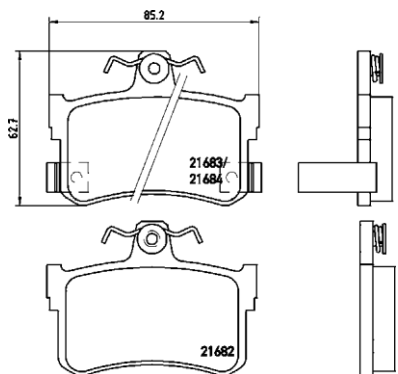

### Peugeot coMM.

Partner 1.4 Panel Van	96 on	Front
Partner 1.9D Panel Van	96 on	Front
Partner Grand Raid 2.0 HDi	06 on	Front

**TMD Number: 2168202**

Model & Derivative	Year	Position
--------------------	------	----------