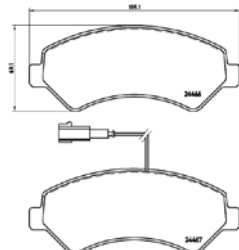

TMD Number: 2446601

[+] W 169,1 x H 69,1

Model & Derivative	Year	Position
CiTroen		
Jumper	06 on	Front
FiaT		
Ducato	06 on	Front
Peugeot		
Boxer	06 on	Front