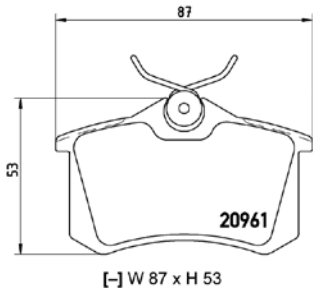

auDi		
2.0 FSi	02-04	Rear
A1 1.2 TFSi Sportback	11 on	Rear
A1 1.4 TFSi	11 on	Rear
A1 1.4 TFSi Sportback	11 on	Rear
A1 1.6 TDi	11 on	Rear
A1 1.6 TDi Sportback	11 on	Rear
A3 1.4 TFSi	09 on	Rear
A3 1.8	98-03	Rear
A3 1.8 Turbo	00-03	Rear
A3 1.8 Turbo	98-99	Rear
A3 Cabrio 1.2 TFSi	10 on	Rear
A3 Cabrio 1.8 TFSi	08 on	Rear
A3 Cabrio 2.0 TDi	08 on	Rear
A3 Cabrio 2.0 TFSi	08 on	Rear
A3 Mk II 1.4 TFSi	09 on	Rear
A3 Mk II 1.6 TDi	11 on	Rear
A3 Mk II 1.8 TFSi	03 on	Rear
A3 Mk II 1.9 TDi	03 on	Rear
A3 Mk II 2.0 FSi	03-08	Rear
A3 Mk II 2.0 TDi	03-08	Rear
A3 Mk II 2.0 TFSi	05-08	Rear
A3 Sportback 1.4 TFSi	9/07 on	Rear
A3 Sportback 1.6 TDi	11 on	Rear
A3 Sportback 1.8 TFSi	11/06 on	Rear
A3 Sportback 1.9 TDi	9/04 on	Rear
A3 Sportback 2.0 FSi	04 on	Rear
A3 Sportback 2.0 TDi	05-08	Rear
A3 Sportback 2.0 TFSi	04-08	Rear
A3 Sportback 2.0 TFSi Quattro	04 on	Rear
A3 Sportback 3.2 Quattro	9/04 on	Rear
A4 1.8	95-01	Rear
A4 1.8 TQuattro	00-04	Rear
A4 1.8 TQuattro	04-08	Rear
A4 1.8 Turbo	02-08	Rear
A4 1.8 Turbo	98-02	Rear
A4 1.9 TDi	00-04	Rear
A4 1.9 TDi	04-08	Rear
A4 1.9 TDi	95-00	Rear
A4 1.9 TDi Quattro	01-04	Rear
A4 2.0 (All Models)	00-08	Rear
A4 2.0 TDi	04-07	Rear
A4 2.4 (All Models)	01-04	Rear
A4 2.4 (All Models)	97-00	Rear
A4 2.5 TDi	01-04	Rear
A4 2.5 TDi	04-06	Rear
A4 2.5 TDi	97-00	Rear
A4 2.5 TDi Quattro	01-04	Rear
A4 2.6E	95-00	Rear
A4 2.8E 5 Valves	95-01	Rear
A4 3.0 Quattro	01-04	Rear
A4 3.0 Quattro	04-06	Rear
A4 3.0 V6	00-04	Rear
A4 Avant 1.8	96-01	Rear
A4 Avant 1.8 T	01-04	Rear
A4 Avant 1.8 T	04-08	Rear
A4 Avant 1.8 T	96-01	Rear
A4 Avant 1.8 T Quattro	01-04	Rear
A4 Avant 1.8 T Quattro	04-08	Rear
A4 Avant 1.9 TDi	01-04	Rear
A4 Avant 1.9 TDi	04-08	Rear
A4 Avant 1.9 TDi	96-01	Rear
A4 Avant 1.9 TDi Quattro	01-04	Rear
A4 Avant 2.0 FSi	02-04	Rear
A4 Avant 2.0 TDi	04-08	Rear
A4 Avant 2.0 TFSi	04-08	Rear