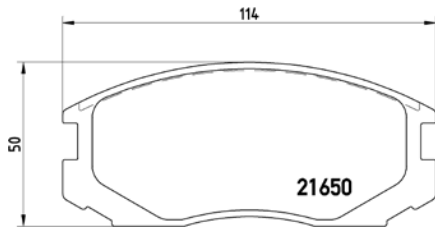

TMD Number: 2165001

Model & Derivative	Year	Position
DaihaTSu		
Cuore 1.0 VI	00-03	Front
Sirion 1.3 Sport	00-05	Front
Sirion 1.3 Sport 4WD	00-05	Front
Terios 1.3 4WD	97-00	Front
Terios 1.3 4X2	01-05	Front
Terios 1.3 4X2 LWB	01-05	Front
Terios 1.3 4X2 LWB 5 Seat	01-05	Front
Terios 1.3 4X2 LWB 7 Seat	01-05	Front
Terios 1.3 DVVT 4X4	05 on	Front
Terios 1.3 OFF ROAD	01-05	Front
Terios 1.5 LWB 7 Seat	05 on	Front
YRV (All Models)	01 on	Front
MiTSuBiShi		
Lancer 1.5 GLX	07 on	Front
PRoToN		
Persona		Front