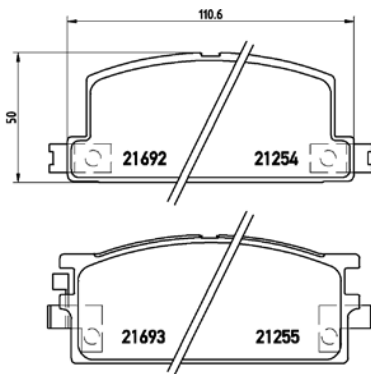

TMD Number: 2056401

Model & Derivative	Year	Position

MAzDA		
323 1.3 RWD	77-80	Front
323 1.4 RWD	77-80	Front
323 1.6 RWD	77-80	Front

TX0163

TMD Number: 2125401

Model & Derivative	Year	Position

isuzu CoMM.		
4X4	83 on	Front
KB 22-24	83-84	Front
KB2	83-85	Front
KBD Series	83-85	Front

TX0164

TMD Number: 2167001

Model & Derivative	Year	Position

CHrYsler		
Crossfire 3.2 V6	03 on	Front