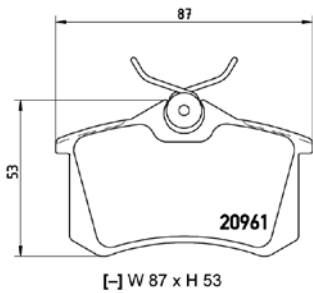

TX0593 (See TX0041 ConT...)

PARTS LISTing

Brake Pads

TMD Number: 2355406

20961

[-] W 87 x H 53

Model & Derivative	Year	Position
Volkswagen		
Polo Hatch 1.6 Cross Polo 16V	08 on	Rear
Polo Hatch 1.6i	02 on	Rear
Polo Hatch 1.9TDi 74kW Highline	02 on	Rear
Polo Hatch 1.9TDi Cross Polo	06 on	Rear
Sharan 1.8T	01-09	Rear
Sharan 1.8T	99-01	Rear
Sharan 1.9TDi	02-09	Rear
Sharan 2.0	99-09	Rear
Sharan 2.8VR6	99-01	Rear
Sharan 2.8VR6	00-07	Rear
Sirroco 1.4TSi	09 on	Rear
Sirroco 2.0R	09 on	Rear
Sirroco 2.0TSi	09 on	Rear
Sirroco 2.0TSi DSG	09 on	Rear

TX0594

TMD Number: 2355701