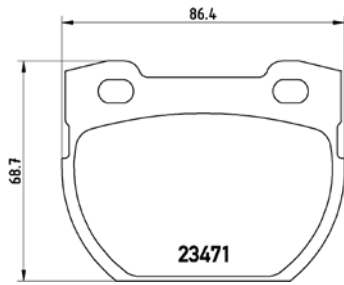

TMD Number: 2347101

Model & Derivative	Year	Position

IaNDroVer		
Defender 110 Puma	07 on	Rear
Defender 110 Series (All Models)	93 on	Rear
Defender 130 Series (All Models)	95 on	Rear
Defender 90 Series (All Models)	93 on	Rear
Defender 90 Series 2.5 DTi	96 on	Rear
Defender 90 Series 2.8i	96 on	Rear