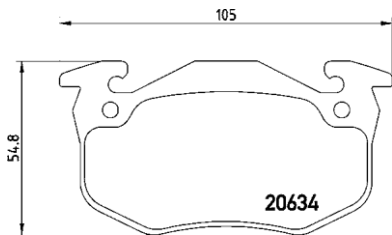

TX0259

TMD Number: 2063402