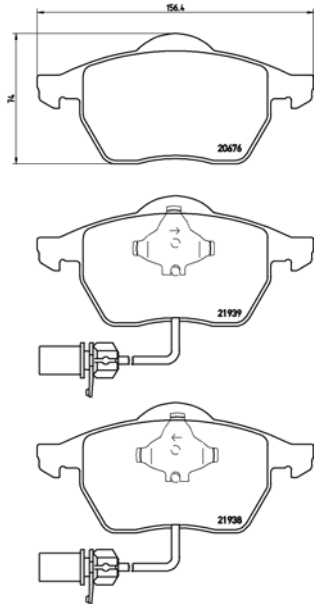

TMD Number: 2193801

Model & Derivative	Year	Position
auDi		
A6 Avant 1.9 TDi	94-97	Front
A6 Avant 1.9 TDi	98-05	Front
A6 Avant 2.0	94-97	Front
A6 Avant 2.0 TDi	05-08	Front
A6 Avant 2.4	05-08	Front
A6 Avant 2.4	97-05	Front
A6 Avant 2.5 TDi	97-05	Front
A6 Avant 2.6 Quattro	97-05	Front
A6 Avant 3.0 Quattro	05-06	Front
A6 Avant 3.0 TDi Quattro	05-11	Front
A6 Avant 3.2 FSi	05-08	Front
A6 Avant 3.2 FSi Quattro	05-08	Front
SeaT		
Alhambra 1.9 TDi	96-10	Front
Alhambra 2.0i	96-10	Front
voLkSWageN		
Jetta IV 1.8T	99-03	Front
Passat 1.8T	01-05	Front
Passat 1.8T	99-01	Front
Passat 1.9 TDi Comfortline	03-05	Front
Passat 2.0	00-05	Front
Passat 2.0 TDi	03-05	Front
Passat 2.3 V5 Triptronic	01-05	Front
Passat 2.8 V6 4 Motion	00 on	Front
Sharan 1.8 T	01-09	Front
Sharan 1.8 T	99-01	Front
Sharan 1.9 TDi	02-07	Front
Sharan 2.0	99-09	Front
Sharan 2.8 VR6	00-07	Front

TX0453

TMD Number: 2194502