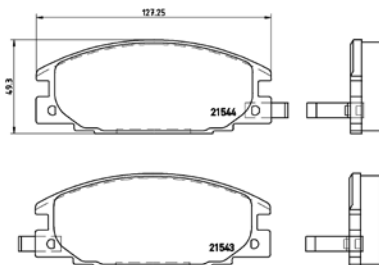

## tX0061

**TMD Number: 2154302**

Model & Derivative	Year	Position
<b>isuzu</b>		
Isuzu Trooper (All Models)	86-90	Front
Isuzu Trooper 3.2 V6	90-94	Front
<b>isuzu CoMM.</b>		
KB 160 Fleetside	89-95	Front
KB 160 Upgrade	93-94	Front
KB 230 4X4	89-92	Front
KB 230 LWB	89-95	Front
KB 230 SWB	89-95	Front
KB 250D 4X4	89-93	Front
KB 250D LWB	89-96	Front
KB 250D SWB	89-96	Front