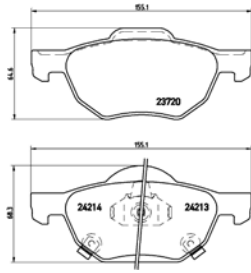

TX0635

PARTS LISTING

Brake Pads

TMD Number: 2372001