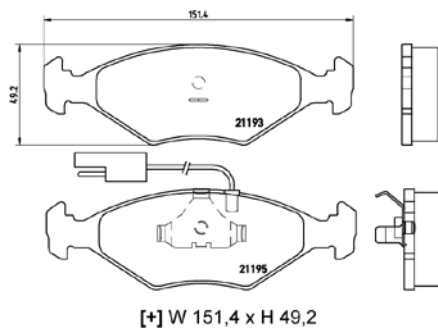

TX0328

TMD Number: 2119501

Model & Derivative	Year	Position

FiaT		
Duna	87-91	Front
Fiorino	80-05	Front
Premio	85-96	Front