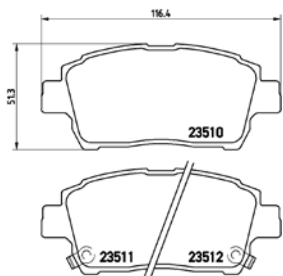

Model & Derivative	Year	Position

chaNa coMM.		
Maxi 1.5 Tonner Bakkie	07 on	Front
Maxi 1.5 Tonner Bakkie Single Cab	08 on	Front
Maxi 1.5 Tonner Double Cab	07 on	Front
Maxi 1.5 Tonner Double Cab	08 on	Front
geely		
MkI 1.5GL	10 on	Front
MkI 1.5 GT Hatch	10 on	Front
MkI 1.6 GT Manual	10 on	Front
Mk II 1.5 GT	10 on	Front
Mk II 1.5 Hatch	10 on	Front
gWM		
Cool Bear CB 150	10 on	Front
Florid 1.5 CVVT	09 on	Front
Florid X 1.5 CVVT	09 on	Front
ToYoTa		
Prius Hybrid 1.5	03-09	Front
Prius Hybrid E CVT 1.8	04-09	Front