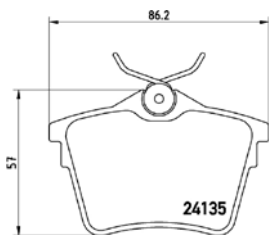

[-] W 86,2 x H 57

Model & Derivative	Year	Position
ciTroen		
C5 1.8 16V	08 on	Rear
C52.016V	08 on	Rear
C5 2.0 HDi 120	10 on	Rear
C5 3.0 HDi V6 240	10 on	Rear
C53.0V6	08 on	Rear
C53.0V6	98-08	Rear
C5 THP 155	10 on	Rear
Peugeot		
407 1.8	04 on	Rear
407 2.0 ST	04 on	Rear
407 2.0 ST Estate	04 on	Rear
407 2.0 ST HDi 135	04 on	Rear
407 2.2 ST Sport	04 on	Rear
407 3.0 Coupe	05 on	Rear
407 3.0 ST Exec	04-07	Rear
407 3.0 V6 Station Wagon	04 on	Rear
607 3.0 V6 24V	00 on	Rear
Comm. Partner 1.6 HDi Panel Van	08 on	Rear
Comm. Partner 1.6 Panel Van	08 on	Rear