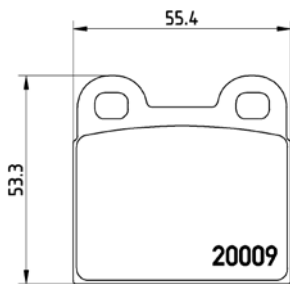

Model & Derivative	Year	Position
AlFA roMeo		
1750 GTV	69-73	Rear
2000 GTV	72-77	Rear
Belina 1750	69-77	Rear
Belina 2000	69-77	Rear
GT Junior 1.3	69-77	Rear
GT Junior 1.6	69-77	Rear
Guilia All Models	67-77	Rear
BMW		
2500	69-79	Rear
2800	69-79	Rear
3.0	69-79	Rear
5 Series E12525	74-78	Rear
5 Series E12528	75-78	Rear
5 Series E12530	76-78	Rear