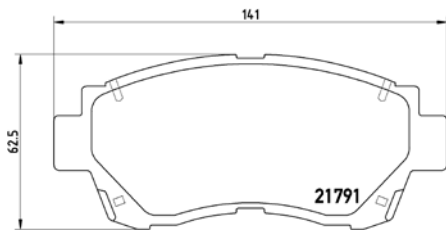

Model & Derivative	Year	Position
ToYoTA		
Camry 300 GLX	01-03	Front
Camry 300 SEi	92-01	Front
Camry 300 Si	92 on	Front
Lexus LS400	89-92	Front
SC 400 Sport Coupe	93 on	Front

TX0167

TMD Number: 2000906