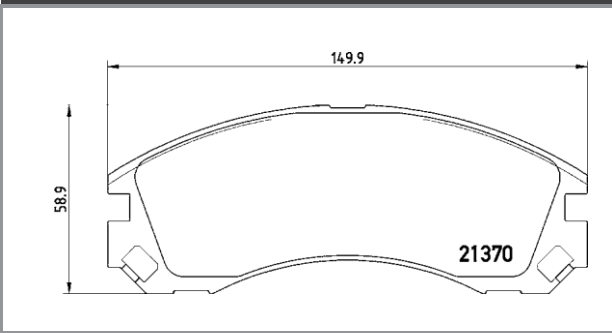

TMD Number: 2137001

Model & Derivative	Year	Position
MiTSubiShi coMM.		
Colt Bakkie 2.4i with ABS	07 on	Front
Colt Bakkie 2.8 D with ABS	01-07	Front
Colt Bakkie 2.8 TDi 4X4 with ABS	01-07	Front
Colt Bakkie 2400i with ABS	07 on	Front
Colt Bakkie 3000i 4X4 Double Cab Rodeo ABS	01-07	Front
Peugeot		
4007 2.0	10 on	Front
4007 2.0 4X4	10 on	Front
4007 2.2 HDi	07 on	Front
4007 2.4 16V	08 on	Front

TX0352

TMD Number: 2137201