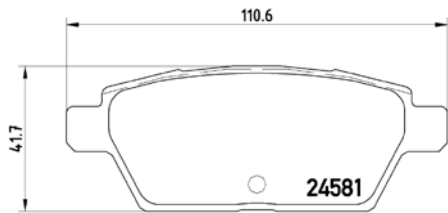

TX0847

TMD Number: 2458101

[-] W 110,6 x H 41,7

Model & Derivative	Year	Position
ForD		
Fusion	05 on	Rear
MazDa		
6	09 on	Rear