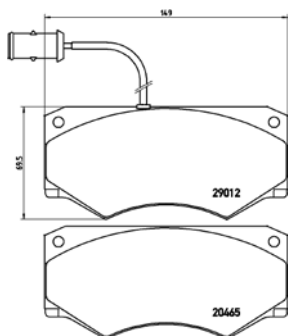

TX0896

TMD Number: 2901201