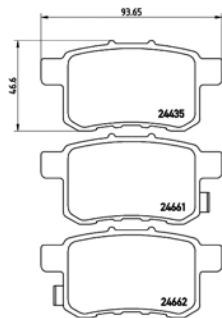

[+] W 93,7 x H 46,6

Model & Derivative	Year	Position
HoNDa		
Accord IX	08 on	Rear
Accord VIII	03 on	Rear

TX0807

TMD Number: 2445401