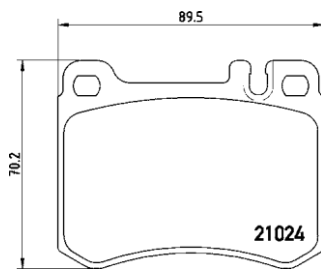

TX1026

TMD Number: 2102404