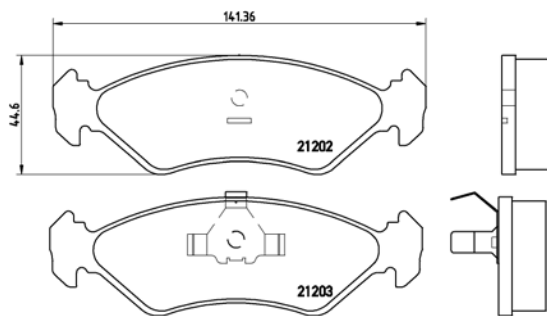

Model & Derivative	Year	Position

hYuNDai CoMM.		
2.6 Panel Van	97-04	Front
Bakkie 2.5 TD	97-04	Front
Bakkie 2.6	97-04	Front
H 100 (All Models)	98-04	Front

tX0065

TMD Number: 2120203