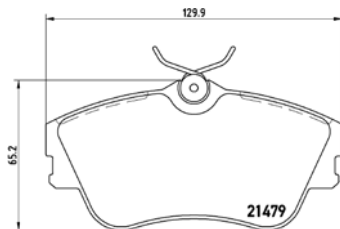

Model & Derivative	Year	Position
bMW		
7 Series E38	94-01	Front
8 Series E31	90-99	Front
hoNDa		
Integra	02 on	Front

TX0373

TMD Number: 2147902