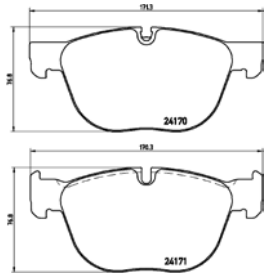

TMD Number: 2417001

Model & Derivative | **Year** | **Position**

bMw		
X5 Series E70 3.0 Si	07 on	Front
X5 Series E70 3.0i X-Drive	08-10	Front
X5 Series E70 3.5i	10 on	Front
X5 Series E70 30D	07 on	Front
X5 Series E70 X-Drive 30D	08 on	Front
X5 Series E70 X-Drive 35D	08 on	Front
X5 Series E70 X-Drive 40D	10 on	Front
X6 Series E71 30D	08 on	Front
X6 Series E71 35D	08 on	Front
X6 Series E71 35i	08 on	Front
X6 Series E71 X-Drive 30D	08 on	Front
X6 Series E71 X-Drive 35D	08 on	Front
X6 Series E71 X-Drive 35i	08 on	Front
X6 Series E71 X-Drive 40D	10 on	Front