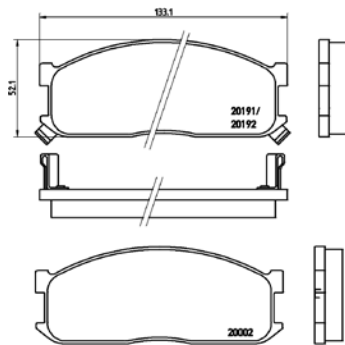

Model & Derivative	Year	Position
VoIKsWaGeN		
Polo Classic I 1.4i	97-01	Front
Polo Playa 1.4i	98-01	Front

tX0102

TMD Number: 2000201