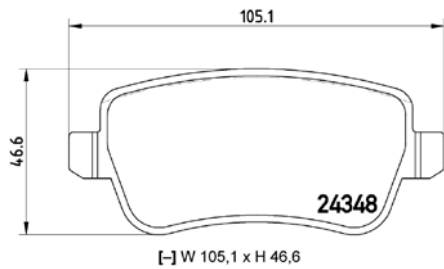

TX0794

TMD Number: 2434801

Model & Derivative	Year	Position
FiaT		
Croma 1.8 16V	05 on	Rear
Croma 1.9 D Multi-Jet	05 on	Rear
Croma 2.2 16V	05 on	Rear
Croma 2.4 D Multi-Jet	05 on	Rear

TX0795

TMD Number: 2434901