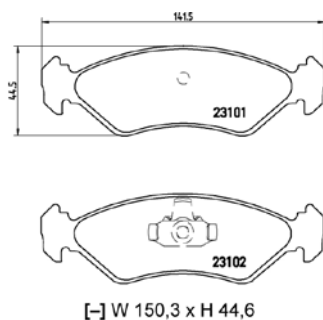

TX0477

TMD Number: 2310101

Model & Derivative	Year	Position
FoRD		
Fiesta 1.3i	00-2/01	Front
Fiesta 1.3i	97-98	Front
Fiesta 1.4i	98-03	Front
MazDa		
Soho1211.3i	97-98	Front
Soho1211.4i	98-99	Front