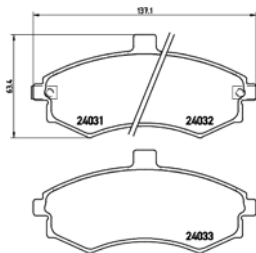

TMD Number: 2402401

Model & Derivative	Year	Position
ToYoTa		
FJ Cruiser 4.0i 4X2	11 on	Front
FJ Cruiser 4.0i 4X4	11 on	Front
Fortuna 3.0 D-4D 4X4	06 on	Front
Fortuna 3.0 D-4D RB	06 on	Front
Fortuna 4.0 4X4	06 on	Front
Fortuna 4.0 RB	06 on	Front
Landcruiser Prado 3.0 D-4D	02-10	Front
Landcruiser Prado 3.0 D-4D	10 on	Front
Landcruiser Prado 3.0 TDi GX	03-10	Front
Landcruiser Prado 3.0 TDi VX	03-10	Front
Landcruiser Prado VX 4.0 V6	03-10	Front
ToYoTa coMM.		
Hilux 3.0 D-4D Raider Raised Body 4X2	05 on	Front

TX0706

TMD Number: 2403101

Model & Derivative	Year	Position
HYuNDai		
Elantra	00 on	Front
Matrix	01-05	Front

TX0707

TMD Number: 2403601

Model & Derivative	Year	Position
chRySler		
Voyager III 2.4 AWD	97-01	Rear
Voyager III 2.5 TD	95-01	Rear
Voyager IV 2.4	00 on	Rear
Voyager IV 2.5 CRD	00 on	Rear
Voyager IV 2.8 CRD	00 on	Rear
Voyager IV 3.3	00 on	Rear
Voyager IV 3.3 AWD	00 on	Rear
Voyager IV 3.8	00 on	Rear
Voyager IV 3.8 AWD	00 on	Rear