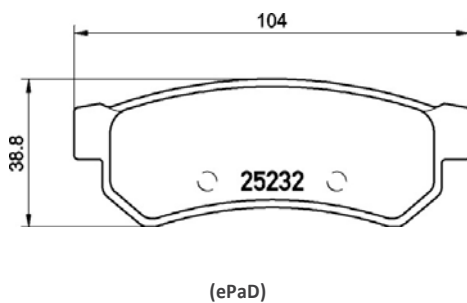

Model & Derivative	Year	Position

oPel		
Astra 3 H 2.0 Twintop 4 Hole	06-09	Front
Astra 3 H 2.0 Twintop 5 Hole	06-09	Front
Astra 3 HGTC 1.84 Hole	06-09	Front
Astra 3 HGTC 1.85 Hole	06-09	Front
Astra 3 HGTC 1.94 Hole	06-09	Front
Astra 3 HGTC 1.95 Hole	06-09	Front
Astra 3 HGTC 2.04 Hole	06-09	Front
Astra 3 HGTC 2.05 Hole	06-09	Front
Astra 3 H 1.4 5 Hole	06-09	Front
Astra 3 H 1.6 4 Hole (All Models)	04-09	Front
Astra 3 H 1.6 5 Hole (All Models)	04-09	Front
Astra 3 H 1.8 Enjoy 4 Hole	04-09	Front
Astra 3 H 1.8 Enjoy 5 Hole	04-09	Front
Astra 3 H 1.8 Sport 4 Hole	04-09	Front
Astra 3 H 1.8 Sport 5 Hole	04-09	Front
Astra 3 H 1.8 Twintop 4 Hole	06-09	Front
Astra 3 H 1.8 Twintop 5 Hole	06-09	Front
Astra 3 H 1.9 CDTi 4 Hole	06-09	Front
Astra 3 H 1.9 CDTi 5 Hole	06-09	Front
Corsa D 1.6 Sport Turbo 5-Door	07 on	Front
Corsa D OPC 1.6 Turbo 3-Door	07 on	Front
Merivia 1.4 16V 4 Hole	03-10	Front
Merivia 1.4 16V 5 Hole	03-10	Front
Merivia 1.6 16V 4 Hole	03-10	Front
Merivia 1.6 16V 5 Hole	03-10	Front
Merivia 1.6 4 Hole	03-10	Front
Merivia 1.6 5 Hole	03-10	Front
Merivia 1.7 CDTi 4 Hole	03-10	Front
Merivia 1.7 CDTi 5 Hole	03-10	Front
Merivia 1.8 4 Hole	03-10	Front
Merivia 1.8 5 Hole	03-10	Front
Merivia B 1.4	10 on	Front
Zafira 1.6	08 on	Front
Zafira 1.6 Essentia	02-07	Front
Zafira 1.8 (All Models)	01-03	Front
Zafira 1.8 (All Models)	04-07	Front
Zafira 1.8 (All Models)	08-10	Front
Zafira 1.9 CDTi Elegance	08-10	Front
Zafira 2.0	05-10	Front
Zafira 2.2 (All Models)	05-10	Front
oPel CoMM.		
Combo Panel Van 1.4	05 on	Front