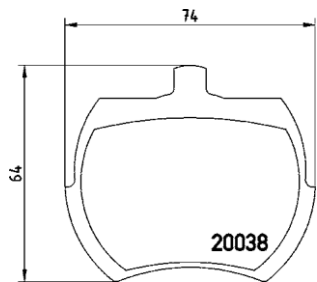

Model & Derivative	Year	Position
JAguaR		
420	67-68	Front
XJ-6 E-Type	86 on	Front
MerCeDes-BeNz		
220S W110	62-66	Front
220SE W110	62-66	Front
230S W110	62-66	Front
rover		
3500 V8	69-71	Front
volvo		
122 Amazon	63-67	Front

TX0219

TMD Number: 2003801