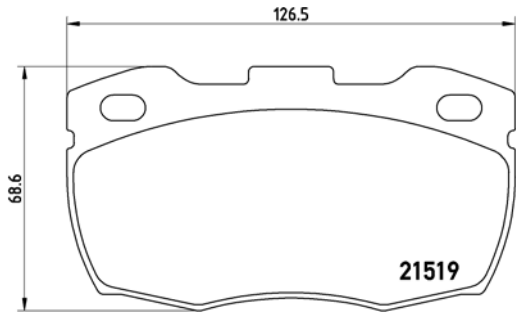

# PArts LISTING

Brake Pads

**TMD Number: 2151901**

Model & Derivative	Year	Position
--------------------	------	----------

IaNDroVer		
Defender 110 Series	86-92	Front

tX0110

**TMD Number: 2355202**

[-] W 151,4 x H 52,5