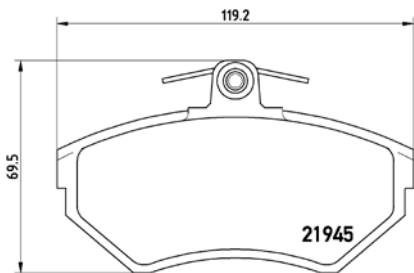

TMD Number: 2194503

Model & Derivative	Year	Position
AuDi		
100	76-83	Front
80	86-96	Front
90	87-91	Front
A4	95-01	Front
Cabrio 2.6	95-00	Front
voIKsWAgeN		
Golf II 1.8 GTI 16V	86-90	Front

TX0148

TMD Number: 2104102