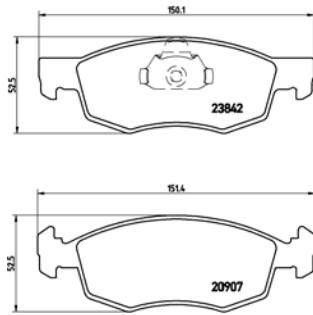

TMD Number: 2384201

Model & Derivative	Year	Position
Fiat		
Doblo MPV 1.9 D	01 on	Front
Doblo MPV 1.9 JTD	01 on	Front
Fiat CoMM.		
Doblo Cargo 1.2	01-09	Front
Doblo Cargo 1.6 16V	01-09	Front
Doblo Cargo 1.9 D	01-09	Front
Doblo Cargo 1.9 JTD	03-09	Front