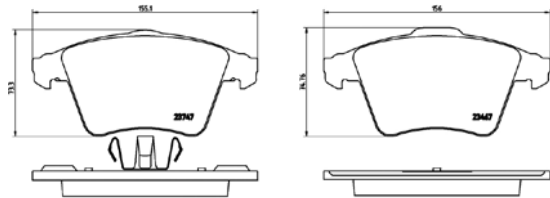

TX0645

PARTS LiSTing

Brake Pads

TMD Number: 2374702

[–] W 155,1/156 x H 73,3/74,8

(No wi and 2mm thicker. Fits on vehicles with thinner disc)

Model & Derivative | **Year** | **Position**

Volkswagen

Kombi T5 2.5 TDi 128kW Beach	04 on	Front
Kombi T5 Caravelle 3.2 V6	04 on	Front
Kombi T5 Crew Bus 2.5 TDi 128kW	04 on	Front
Kombi T5 Crew Bus 2.5 TDi LWB	04 on	Front
Kombi T5 TDi California	04 on	Front
Kombi T5 TDi California 4 Motion	04 on	Front
Toureg 2.5 TDi R5	04-07	Front
Toureg 3.0 TDi V6	04-08	Front
Toureg 3.0 TDi V6 BlueMotionTech.	10 on	Front
Toureg 3.2 V6	02-06	Front
Toureg 3.6 FSi	06-10	Front
Toureg 3.6 FSi	10 on	Front
Toureg 4.2 V8 FSi	03-10	Front
Toureg 4.2 V8 TDi	10 on	Front
Toureg 5.0 V10 TDi	04-07	Front
Toureg 5.0 V10 TDi	07-10	Front

Volkswagen coMM.

Transporter T5 1.9 TDi	04-10	Front
Transporter T5 2.0 BiTDi LWB	04-10	Front
Transporter T5 2.0 BiTDi SWB	04-10	Front
Transporter T5 2.0 TDi 103kW	10 on	Front
Transporter T5 2.0 TDi 75kW	10 on	Front
Transporter T5 2.5 TDi	04 on	Front
Transporter T5 3.2 V6	03 on	Front

TX0646

TMD Number: 2374901