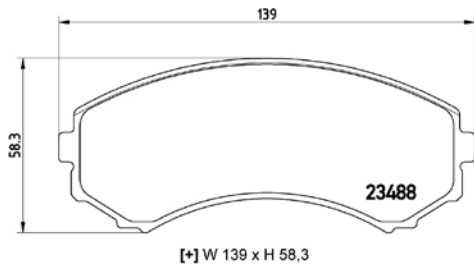

TX0574

PARTS LiSTing

Brake Pads

TMD Number: 2348801