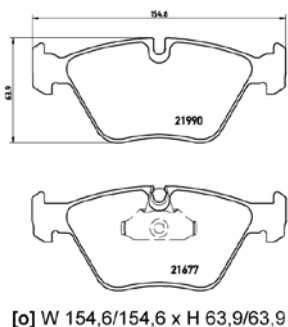

TX0459

TMD Number: 2199003