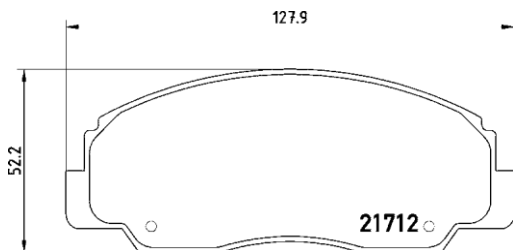

Model & Derivative	Year	Position
DaihaTSu		
Ferroza 1.6i 16V GLX	97 on	Front
Ferroza 1.6i 16V GX	97 on	Front
Rocky 2.8 D	87-93	Front
Rocky 2.8 TD	87-93	Front