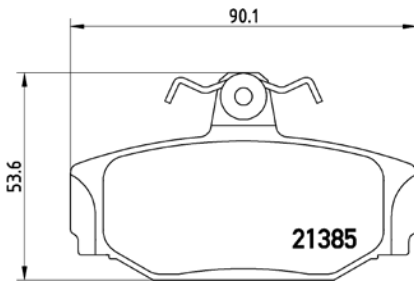

TX0354

PARTS LiSTing

Brake Pads

TMD Number: 2138102

Model & Derivative	Year	Position
DaiMLeR		
XJ V8 Super 4.0	97-03	Rear
JaguaR		
S-Type	99 on	Rear
XJ	03 on	Rear
XJ8	96 on	Rear
voLvo		
S60	00 on	Rear
V70 II	00 on	Rear

TX0355

TMD Number: 2138501

Model & Derivative	Year	Position
voLvo		
740	83-92	Rear
760	81-92	Rear
780	86-90	Rear
850	92-97	Rear
940 II	94-98	Rear
960	90-94	Rear
960 II	94-96	Rear
S70	96-00	Rear
S90	96-98	Rear
V70 I	96-00	Rear
V90	96-98	Rear
XC 70	00 on	Rear

TX0356

TMD Number: 2141101

Model & Derivative	Year	Position
oPeL		
Astra 200 TS Turbo	94-96	Front
Opel Callibra 2.0 Turbo	93-95	Front
Opel Callibra 2.5i V6	93-97	Front
Opel Kadett 200TS	93-95	Front
Saab		
900 II 2.0 16 Turbo	93-98	Front
900 II 2.3 16	93-98	Front