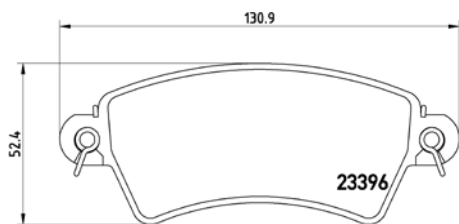

TX0186

TMD Number: 2339602