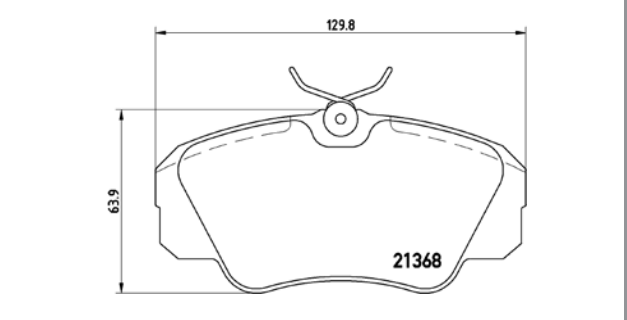

Model & Derivative	Year	Position

oPeL		
Omega 2.2i	01-04	Front
Omega 2.6i V6	01-04	Front

TX0351

TMD Number: 213700