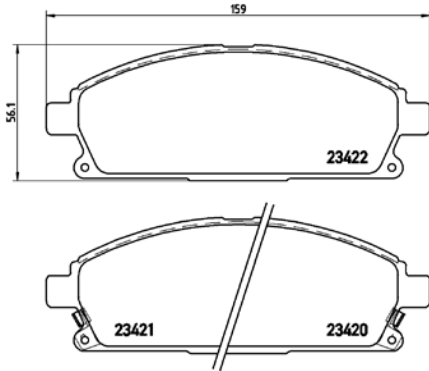

TMD Number: 2342001

Model & Derivative	Year	Position
NissAN		
X-Trail 2.0 4X2	01-07	Front
X-Trail 2.0 4X4	01-07	Front
X-Trail 2.2 DCi 4X2	01-07	Front
X-Trail 2.2 DCi 4X4	01-07	Front
X-Trail 2.5 4X2	01-07	Front
X-Trail 2.5 4X4	01-07	Front