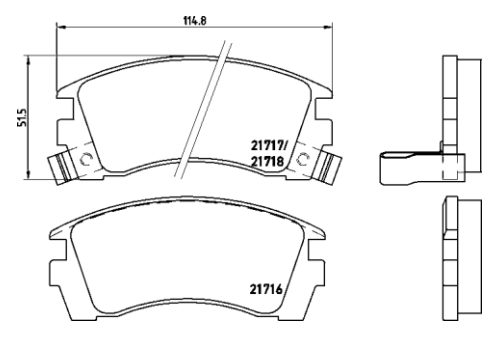

TX0412

TMD Number: 2171602

Model & Derivative	Year	Position
NiSSaN		
Sunny	90-00	Front