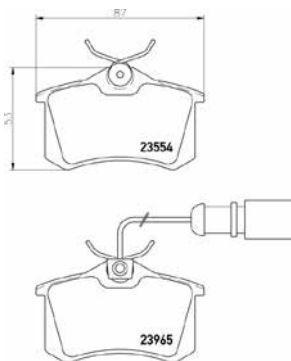

TX0294

TMD Number: 2096105