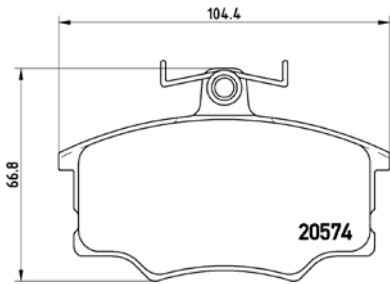

TMD Number: 2057401

Model & Derivative	Year	Position
NissAN		
Panache	80-82	Front
Pulsar 1500	80-82	Front
Pulsar DL	80-82	Front
Pulsar GX	80-82	Front
reNAuIT		
5 1400 TS	82-85	Front
R5 GTH	77-85	Front

TX0174

TMD Number: 2062902