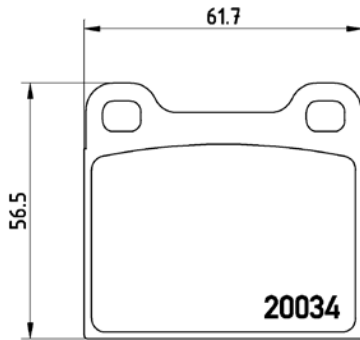

TMD Number: 2003402

Model & Derivative	Year	Position
MerCeDes-BeNz		
200 W114/W115	67-73	Rear
200-300 W123 All Models	73-80	Rear
200-300 W123 All Models	81-86	Rear
200T S123 Kombi Estate	80-85	Rear
220 D W114/W115	68-73	Rear
220 W114/W115	67-73	Rear
230 6 W114/W115	68-73	Rear
230 6 W114/W115	73-77	Rear
230 W114/W115	67-73	Rear
230 W114/W115	73-77	Rear
250 W114/W115	67-73	Rear
280 SE W116	73-79	Rear
280 SE W116	80-81	Rear
280-450 W116 All Models	73-80	Rear
280S W114/W115	67-73	Rear
280S W116	73-79	Rear
280SE W114/W115	68-73	Rear
280SE W126	81-87	Rear
300 W114/W115	67-73	Rear
300SE W126	86-93	Rear
350 SE W116	73-79	Rear
350 SE W116	80-81	Rear
380 SE W126	81-87	Rear
380 SEC W126	81-85	Rear
420SE W126	86-92	Rear
450 SE W116	73-79	Rear
450 SE W116	80-81	Rear
500SE W126	89-93	Rear
500SEC C126	85-91	Rear
500SEC W126	81-85	Rear
560SE W126	89-93	Rear
560SEC C126	85-91	Rear
560SEC W126	89-93	Rear
oPel		
Commadore 3.0	85-89	Rear
Kadett 1700	65-68	Front
Rekord	66-70	Front
Senator 3.0E	82-86	Rear
PorsChe		
911 Series 2.0	65-69	Front
911 Series 2.2	72-77	Rear
911 Series 2.3	72-77	Rear
914 1.7 VW4	69-75	Front
914 2.0 VW6	69-73	Rear
924 non Turbo	77-85	Rear
E.S.T.	69 on	Rear
Series 912 1.6	64-70	Front
VoIKsWaGeN		
411	69-74	Front
412	69-74	Front