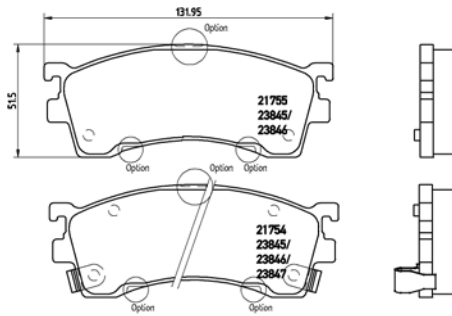

TMD Number: 2384504

Model & Derivative | **Year** | **Position**

ForD		
Telstar 2.0	93-98	Front
Telstar 2.0 V6	93-98	Front
Telstar 2.5 V6	93-98	Front
TX5 2.5 V6	93-98	Front
MazDa		
626 (All Models)	98 on	Front
626 (All Models) Station Wagon	98 on	Front
626 2.0	93-97	Front
626 2.0 V6	93-97	Front
626 2.5 V6	93-97	Front
Etude 180i (All Models)	00-03	Front
Etude SPORT180i SX	02-03	Front
MX6 2.0	93-98	Front
MX6 2.5 V6	93-98	Front

tX0067

TMD Number: 2003402