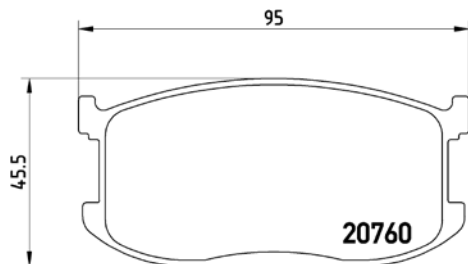

## TX1024

**TMD Number: 2076001**

Model & Derivative	Year	Position
<b>MazDa</b>		
323 Zim Models only	81 on	Front

**TMD Number: 2089901**

Model & Derivative	Year	Position
--------------------	------	----------