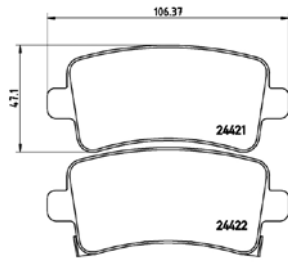

# PARTS LiSTing

Brake Pads

**TMD Number: 2442102**

[+] W 106,4 x H 47,1

Model & Derivative	Year	Position
<b>saab</b>		
9-5	10 on	Front
<b>VauXHaIl</b>		
Insignia	08 on	Front