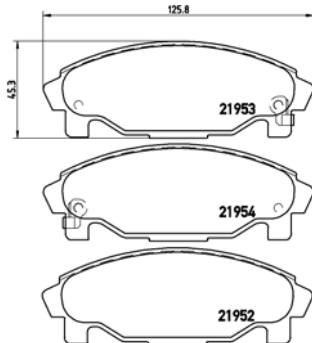

TX0210

TMD Number: 2195202

Model & Derivative	Year	Position
DAiHATsu		
Charade IV 1.5	97-99	Front
Gran Move	98 on	Front