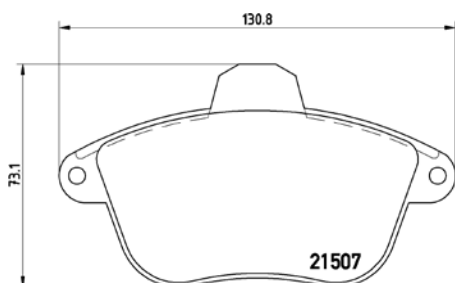

TX0381

TMD Number: 2150701

Model & Derivative

Year **Position**

ReNauLT

Clio II
Sport Spider

98 on	Front
95-99	Front