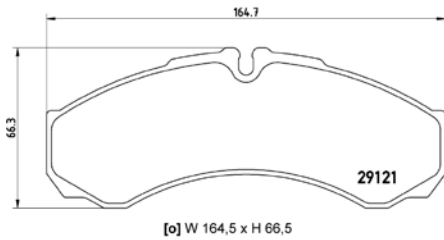

TMD Number: 2912111

Model & Derivative	Year	Position
iVeCo CoMM.		
Turbo Daily 35S11	00 on	Front+ Rear
Turbo Daily 35S13	00 on	Front+ Rear
Turbo Daily 40C11	00 on	Front+ Rear
Turbo Daily 50C11	01 on	Front+ Rear
Turbo Daily 50C13	01 on	Front+ Rear

TX0913

TMD Number: 2912307