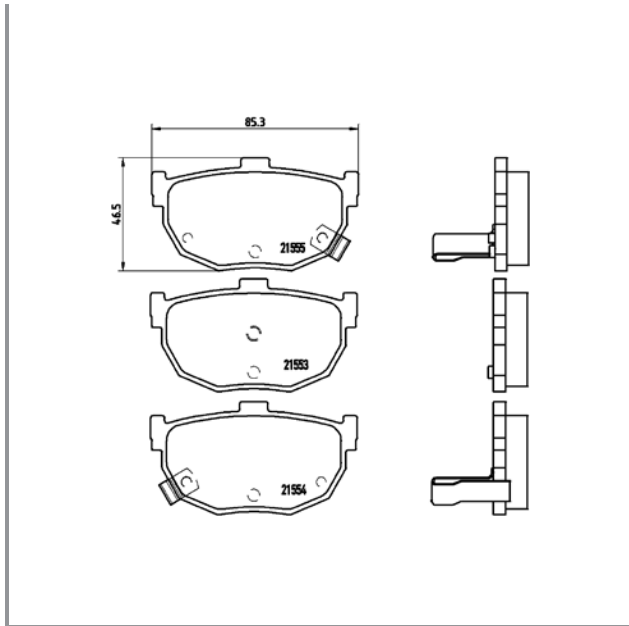

TX0140

PARTS LiSTing

Brake Pads

TMD Number: 215530

Model & Derivative	Year	Position
HYUNDAI		
Elantra 1.6 GL	01-05	Rear
Elantra 1.8 GLS	95-98	Rear
Elantra 1.8 GLS	96-00	Rear
Elantra 1.8 GLS 14" Wheels	90-95	Rear
Elantra 2.0 16V	95-01	Rear
Elantra 2.0 GLS	01-05	Rear
Tiburon (All Models)	96-02	Rear
Tiburon 2.0	03-06	Rear
Tiburon 2.0	07-10	Rear
Tiburon 2.7 V6	03-06	Rear
Tiburon 2.7 V6	07-10	Rear
KiA		
Cerato 1.6EX4DR	04-08	Rear
Cerato 2.0 4DR	09 on	Rear
Cerato 2.0 CRDi	04 on	Rear
Cerato 2.0 Koupe	09 on	Rear
NissAN		
Maxima 300 E	91-96	Rear
Maxima 300 SE	91-96	Rear

TX0141

TMD Number: 2136502