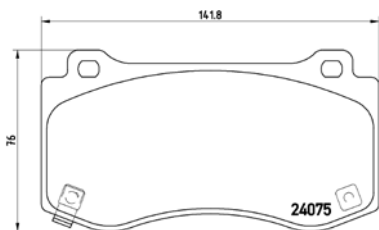

TX0721

TMD Number: 2407501