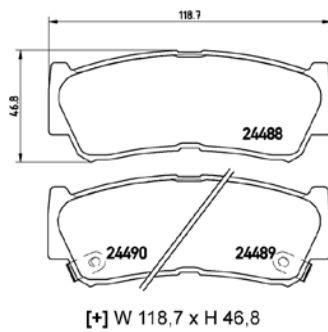

TX0821

TMD Number: 2448801