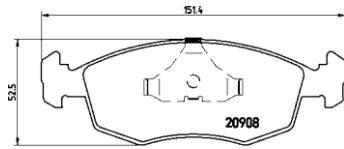

TMD Number: 2090802

Model & Derivative	Year	Position
ToYoTa CoMM.		
Hi-Ace 2200 Bus	93-07	Front
Hi-Ace 2200 Panel Van	93-07	Front
Hilux 1800 SWB 4X2	98-01	Front
Hilux 1800S	94-01	Front
Hilux 1800SR	94-01	Front
Hilux 2000 4X2	98-04	Front
Hilux 2200	94-96	Front
Hilux 2200 SRX	94-96	Front
Hilux 2400 Diesel	93-96	Front
Hilux 2400 Diesel	98-04	Front
Hilux 2400 Diesel 4X4	93-96	Front
Hilux 2400i Raider 4X4	94-96	Front
Hilux 2400S Petrol	94-96	Front
Hilux 2800 Hi-Rider	95-99	Front
Hilux Diesel	93 on	Front
Hilux Petrol	94 on	Front
VoIKsWaGeN		
Kombi 1.8 Bus	94-99	Front
Kombi 1.8 Panel Van	94-99	Front
Kombi 2.3 Microbus T3	96 on	Front
Kombi 2.3 Volksiebus	95-96	Front
Kombi 2.6i Caravelle	94-96	Front
Kombi 2.6i Caravelle Exclusive	94 on	Front
Kombi 2.6i Microbus	94-96	Front
Kombi 2.6i Microbus Exclusive T3	96 on	Front
Kombi 2.6i Microbus T3	96 on	Front
Kombi Microbus 2.5i Caravelle	94-98	Front
1.8 Panel Van	86-90	Front