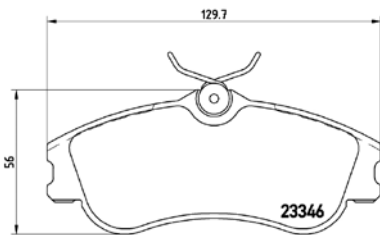

TX0543

TMD Number: 2334602

[-] W 129,7 x H 56

Model & Derivative	Year	Position

Peugeot		
206 Series 2.0 XT HDi	00 on	Front

TX0544

TMD Number: 2334803