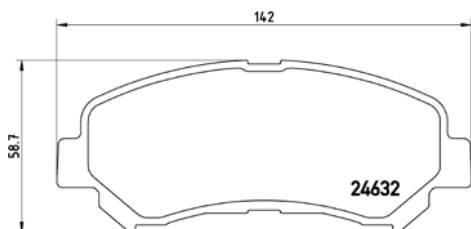

Model & Derivative	Year	Position

NiSSaN		
Qashqai 1.5 DCi	07 on	Front
Qashqai 1.6 Acenta	07 on	Front
Qashqai 1.6 Visia	07 on	Front
Qashqai 2.0 Acenta	07 on	Front
Qashqai 2.0 DCi 4X2 Acenta Diesel	07 on	Front
Qashqai 2.0 DCi 4X4 Tekna Diesel	07 on	Front
X-Trail 2.0 4X2 Petrol	07-10	Front
X-Trail 2.0 DCi 4X2	07-10	Front
X-Trail 2.0 DCi 4X4	07-10	Front
X-Trail 2.0 DCi XE 4X2 Manual	11 on	Front
X-Trail 2.5 4X4 Petrol	07-10	Front
X-Trail 2.5 LECVT 4X4	11 on	Front
X-Trail 2.5 SE 4X4 Manual	11 on	Front
reNauIT		
Koleos 2.0 DCi 2X4	08 on	Front
Koleos 2.0 DCi 4X4	08 on	Front
Koleos 2.5 4X2 Dynamique	08 on	Front
Koleos 2.5 4X4 Dynamique	08 on	Front