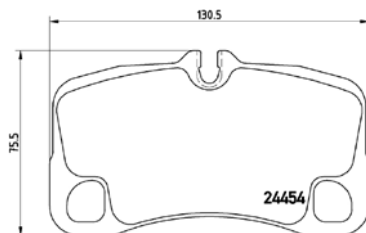

[o] W 130,5 x H 75,5

Model & Derivative	Year	Position
PorscHe		
911 (997)	04 on	Rear
911 Targa (997)	08 on	Rear