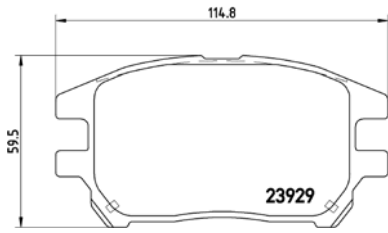

TX0681

PARTS LiSTing

Brake Pads

TMD Number: 2392901

Model & Derivative	Year	Position
leXus		
RZ 300 XE	03 on	Front

Model & Derivative	Year	Position
leXus		
RZ 300 XE	03 on	Front

TX0682

TMD Number: 2393001