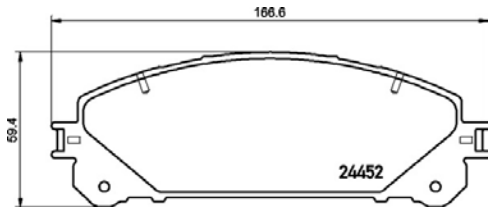

TX1096

PARTS LiSTing

Brake Pads

TMD Number: 2445201

Model & Derivative	Year	Position
lexuS		
RX	08 on	Front
ToYoTa		
Rav4	08 on	Front