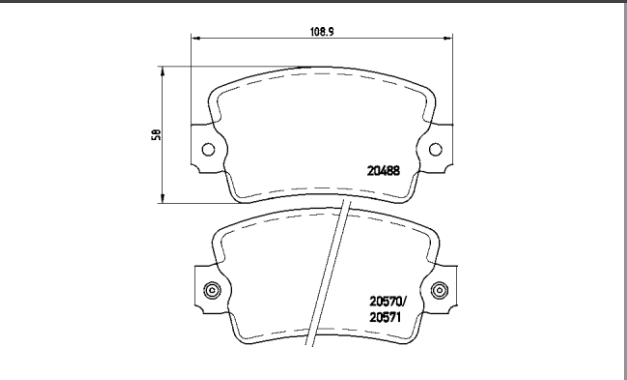

Model & Derivative	Year	Position
reNAuIT		
20	75-83	Front
Traffic	80-01	Front

Model & Derivative	Year	Position
reNAuIT		
20	75-83	Front
Traffic	80-01	Front