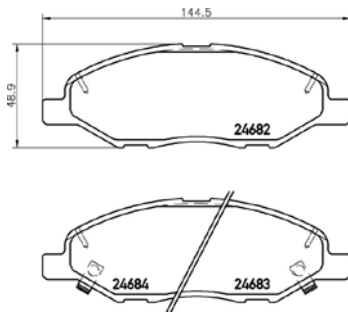

# PARTS LiSTing

Brake Pads

**TMD Number: 2468201**

Model & Derivative	Year	Position
<b>NiSSaN</b>		
Grand Livina 1.6 Acenta Manual	07 on	Front
Livina 1.6 Acenta Manual	07 on	Front
Livina 1.6 Visia Manual	07 on	Front
Livina X-Gear 1.6 Acenta	07 on	Front
Livina X-Gear 1.6 Visia	07 on	Front
Tiida 1.6 (All Models)	06 on	Front
Tiida 1.8 (All Models)	06 on	Front