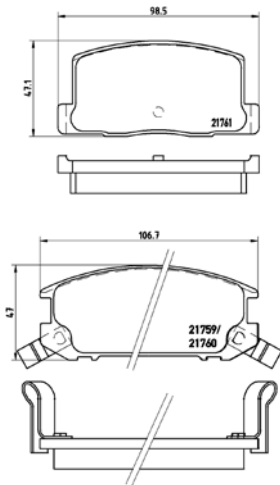

TX1041

TMD Number: 2175901