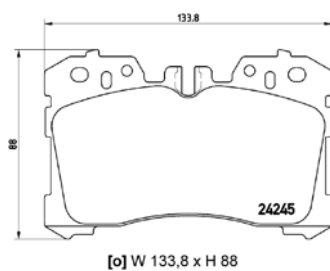

TX0763

TMD Number: 2424502