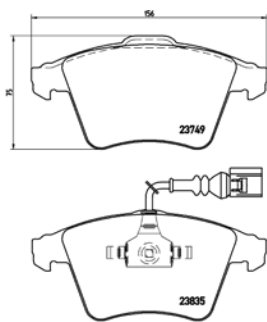

[+] W 156 x H 75/73,2

(all models above pads have wi)

Model & Derivative | **Year** | **Position**

Volkswagen

Kombi T5 1.9 TDi Beach	06 on	Front
Kombi T5 Crew Bus 2.0 TDi LWB 75kW	09 on	Front
Kombi T5 Crew Bus 2.0 TDi SWB 75kW	09 on	Front