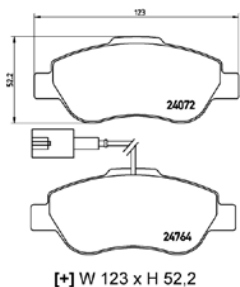

TMD Number: 2407202

Model & Derivative	Year	Position
FiaT		
500	07 on	Front
500 C	09 on	Front
ForD		
Ka	08 on	Front