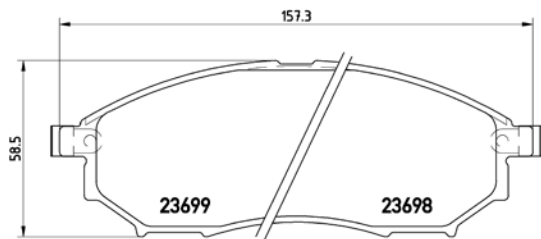

TX0630

TMD Number: 2369801

Model & Derivative	Year	Position
Nissan		
Murano 3.5i V6	05 on	Front
Nissan coMM.		
Navara 2.5 DCi Double Cab 4X4 Diesel	10 on	Front
Navara 2.5 DCi Double Cab 4X4 Diesel Automatic	10 on	Front
Navara 2.5 DCi LE 4X4 King Cab Diesel	10 on	Front
Navara 2.5 DCi LE King Cab Diesel	10 on	Front
Navara 2.5 DCi Pick-up 4X4 Diesel	10 on	Front
Navara 2.5 DCi Pick-up 4X4 Diesel Automatic	10 on	Front
Navara 2.5 DCi SE Double Cab 4X4 Diesel	10 on	Front
Navara 2.5 DCi XE Double Cab 4X4 Diesel	10 on	Front
Navara 3.0 DCi V6 4X4 LE	10 on	Front
Navara 4.0i Double Cab	10 on	Front
Navara 4.0i Double Cab 4X4	10 on	Front
Navara 4.0i Double Cab 4X4 Automatic	10 on	Front
Navara 4.0i Double Cab Automatic	10 on	Front
reNault		
Koleos 2.0 DCi 2X4	08 on	Front
Koleos 2.0 DCi 4X4	08 on	Front
Koleos 2.5 4X2 Dynamique	08 on	Front
Koleos 2.5 4X4 Dynamique	08 on	Front