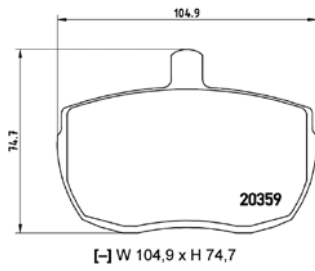

TMD Number: 2035908