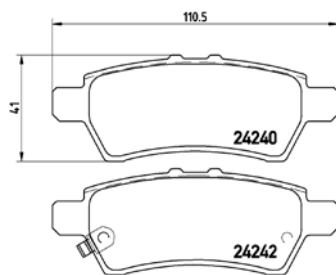

TX0762

TMD Number: 2424001