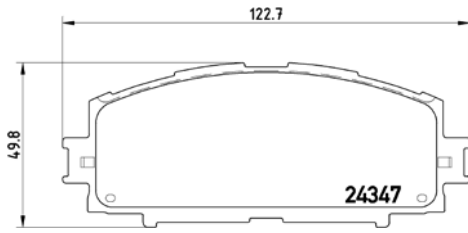

TX0793

PARTS LISTING

Brake Pads

TMD Number: 2434701

Model & Derivative	Year	Position
ToYoTa		
Yaris Hatch 1.0 VVTi	06 on	Front
Yaris Hatch T1 3-Door	04 on	Front
Yaris Hatch T1 5-Door	04 on	Front
Yaris Hatch T3	04 on	Front
Yaris Hatch T3 Sprint	04 on	Front
Yaris Hatch T3+	04 on	Front
Yaris Hatch T3+ Automatic	04 on	Front
Yaris Hatch TS 1.8 VVTi	08 on	Front
Yaris Sedan T3	04 on	Front
Yaris Sedan T3 Sprint	04 on	Front
Yaris Sedan T3+	04 on	Front
Yaris Sedan T3+ Automatic	04 on	Front