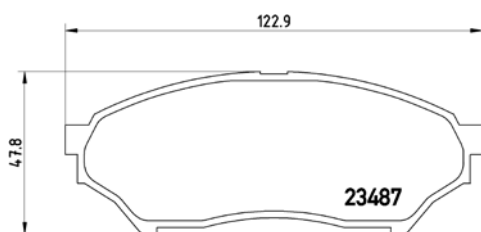

TX0181

TMD Number: 2348701

Model & Derivative	Year	Position

MiTsuBisHi		
Pajero 1.6 IO	99-01	Front
Pajero 1.8 IO	99-01	Front
Pajero 1.8 IO GDi	99 on	Front
Pajero 2.0 IO	02-03	Front
Pajero 2.0 IO GDi	00 on	Front