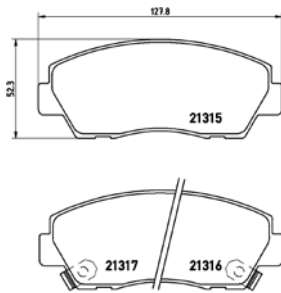

tX0122

TMD Number: 2131501

Model & Derivative	Year	Position

ForD CoMM.

Courier 3000 V6 4X4	90-96	Front
Explorer 4X4 XLT	92 on	Front
Sportvan 4X4	92 on	Front

MazDa CoMM.

2.6 Petrol 4X4	88-95	Front
B 2200 Drifter	91-98	Front
B3.0 Drifter	93-08	Front
B 3000 4X4	94-96	Front