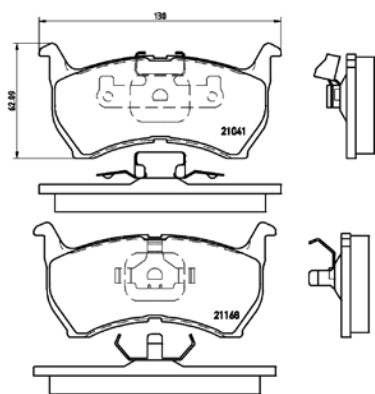

Model & Derivative	Year	Position
MAzDA		
626 1.6	83-86	Front
626 1.8	89-92	Front
626 2.0	83-86	Front
626 2.0 EGi	87-89	Front
626 2.0 SL	89-92	Front
626 2.0 SLi	89-92	Front