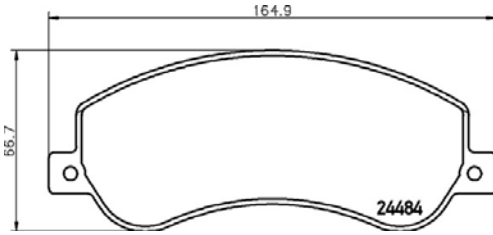

# PARTS LiSTing

Brake Pads

**TMD Number: 2448404**

Model & Derivative	Year	Position
<b>Volkswagen</b>		
Amarok	10 on	Front

**TX1074**

**TMD Number: 2458102**

Model & Derivative	Year	Position
<b>MazDa</b>		
6	02 on	Rear