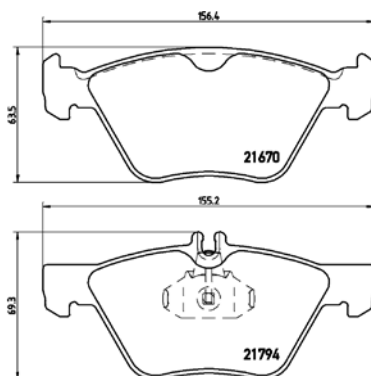

TX0164

TMD Number: 2167001