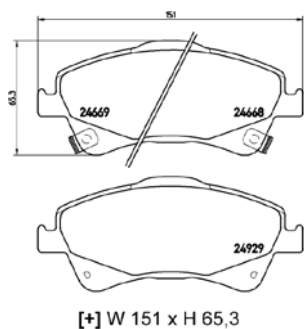

Model & Derivative	Year	Position
HoNda		
CR-V 2.0RSVi	06 on	Front
CR-V 2.2 CDTi	06 on	Front
CR-V 2.2 D-Tec	07 on	Front
CR-V 2.4i V-Tec	09 on	Front
CR-V II	01-06	Front

TX0866

TMD Number: 2466801