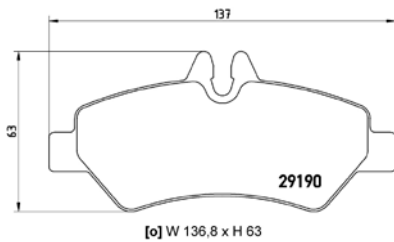

Model & Derivative	Year	Position
MerCeDeS-beNz		
Sprinter (906)	06 on	Rear

TX0930

TMD Number: 2919202