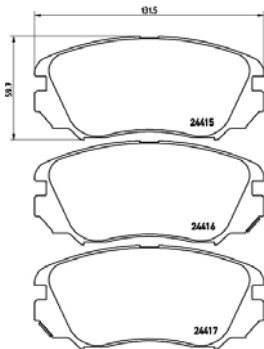

TX0803

TMD Number: 2441501

Model & Derivative	Year	Position
oPel		
Insignia	08 on	Front
saab		
9-5	10 on	Front
VauXHall		
Insignia	08 on	Front