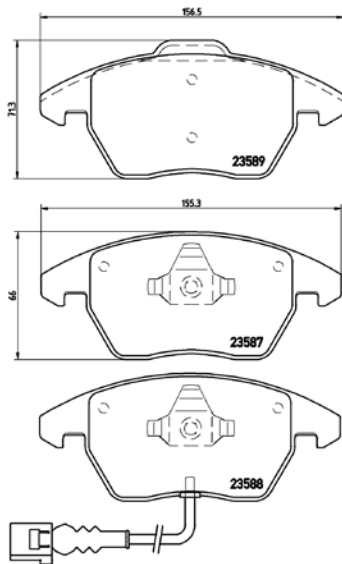

(With Wear indicator)

Model & Derivative | **Year** | **Position**

auDi		
A1 1.2 TFSi	11 on	Front
A1 1.2 TFSi Sportback	11 on	Front
A1 1.4 TFSi	11 on	Front
A1 1.4 TFSi Sportback	11 on	Front
A1 1.6 TDi	11 on	Front
A1 1.6 TDi Sportback	11 on	Front
A3 Cabrio 1.2 TFSi	10 on	Front
A3 Cabrio 1.8 TFSi	08 on	Front
A3 Cabrio 2.0 TDi	08 on	Front
A3 Cabrio 2.0 TFSi	08 on	Front
A3 Mk II 1.4 TFSi	09 on	Front
A3 Mk II 1.6 TDi	11 on	Front
A3 Mk II 1.8 TFSi	03 on	Front
A3 Mk II 1.9 TDi	03 on	Front
A3 Mk II 2.0 FSi	03-08	Front
A3 Mk II 2.0 TDi	03-08	Front
A3 Mk II 2.0 TDi Quattro	03 on	Front
A3 Mk II 2.0 TFSi	05-08	Front
A3 Mk II 3.2 Quattro	03-08	Front
A3 Sportback 1.4 TFSi	9/07 on	Front
A3 Sportback 1.6 TDi	11 on	Front
A3 Sportback 1.8 TFSi	11/06 on	Front
A3 Sportback 1.9 TDi	9/04 on	Front
A3 Sportback 2.0 FSi	04 on	Front
A3 Sportback 2.0 TDi	05-08	Front
A3 Sportback 2.0 TDi Quattro	05-08	Front
A3 Sportback 2.0 TFSi	04-08	Front
A3 Sportback 2.0 TFSi Quattro	04 on	Front
A3 Sportback 3.2 Quattro	9/04 on	Front
TT 1.8 TFSi Coupe	08 on	Front
TT 1.8 TFSi Roadster	08 on	Front
TT 2.0 TDi Coupe	08 on	Front
TT 2.0 TDi Roadster Quattro	08 on	Front
TT 2.0 TFSi Coupe	06 on	Front
TT 2.0 TFSi Coupe Quattro	08 on	Front
TT 2.0 TFSi Roadster	07-10	Front
TT 3.2 Coupe	06 on	Front
TT 3.2 V6 Roadster Quattro	06 on	Front