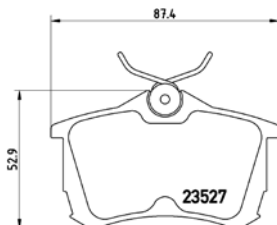

TX0583

TMD Number: 2352701