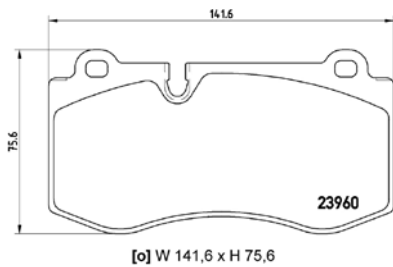

TX0690

TMD Number: 2396001