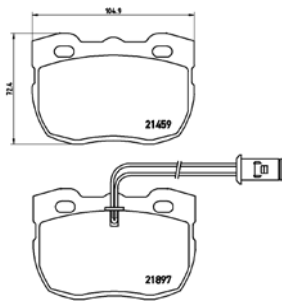

Model & Derivative | **Year** | **Position**

LaNDRover		
Defender (All Models)	90-92	Front
Defender (All Models)	93 on	Front
Defender 2.5 DTi	96 on	Front
Defender 2.8i	96 on	Front
Defender 90 Series	86-90	Front
Discovery I (All Models) Vented	89-94	Front
Discovery I 2.5 TDi (All Models)	95-98	Front
Discovery I 3.9 V8 (All Models)	95-98	Front
Range Rover 1 Vogue Vented Front Disc	90-92	Front

TX0367

TMD Number: 2145902

Model & Derivative | **Year** | **Position**

LaNDRover		
Discovery I 2.5 TDi	89-98	Front
Discovery I 2.5D	94-98	Front
Discovery I 3.5 V8	89-98	Front
Discovery I 3.9 V8	89-98	Front
Range Rover I 2.5 TDi	91-94	Front
Range Rover I 4.3 V8	92-94	Front

TX0368

TMD Number: 2146306