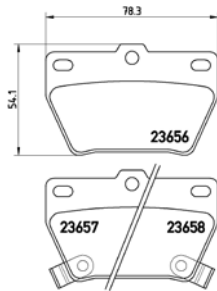

TX0622

TMD Number: 2365601

Model & Derivative	Year	Position
ToYoTa		
Rav4 4X4	01 on	Rear
Rav4 4X4 (All Models)	00-06	Rear

TX0623

TMD Number: 2366201