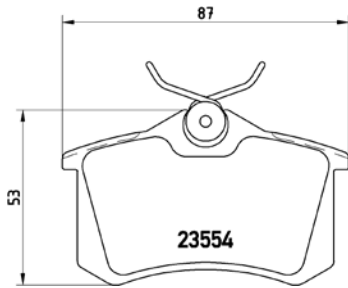

TMD Number: 2355401

Model & Derivative | **Year** | **Position**

auDi		
A1 1.2 TFSi	11 on	Rear

tX0042

TMD Number: 2358701