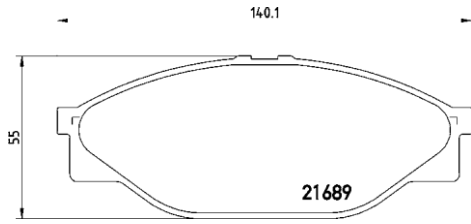

TX0407

PARTS LiSTing

Brake Pads

TMD Number: 2168901

Model & Derivative	Year	Position
gWM		
GWM	02 on	Front
ToYoTa		
Hi-Ace Hilux	89-06 82-05	Front Front