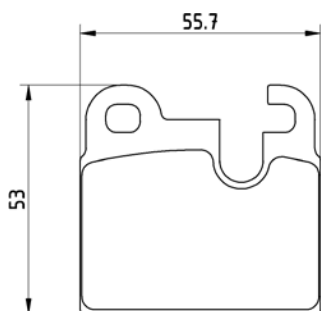

Model & Derivative	Year	Position

AIFA roMeo		
Giulietta 1750	69-74	Rear
Giulietta 2000	69-74	Rear
GT Junior 1.3	69-77	Rear
GT Junior 1.6	69-77	Rear
GTV Berlina 1750	69-77	Rear
GTV Berlina 2000	69-77	Rear
Guilia 1.3	67-77	Rear
Guilia 1.6	67-77	Rear
BMW		
5 Series E12525	79-84	Rear
5 Series E12 528	79-79	Rear
5 Series E12528i	79-81	Rear
5 Series E12530	79-80	Rear
PorsChE		
911 Series 2.0	65-69	Rear
912 Series 1.6	65-70	Rear
914 Series 2.0 Volkswagen 6	69-73	Front