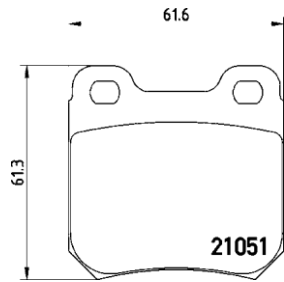

**TMD Number: 2105101**

Model & Derivative	Year	Position
--------------------	------	----------

oPel		
Omega 2.6i V6	01-04	Rear