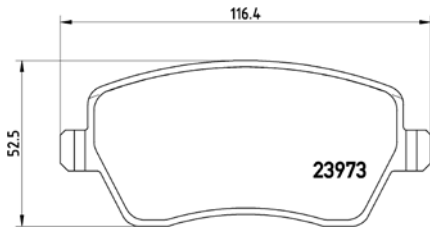

Model & Derivative	Year	Position
Nissan		
Micra III 1.0 16V	03-09	Front
Micra III 1.2 16V	03-09	Front
Micra III 1.4 16V	04-09	Front
Micra III 1.5 DCi	06-09	Front
Micra III 160 SR	05-09	Front
Nissan CoMM.		
NP 200 1.6 16V S	10 on	Front
NP 200 1.6 16V SE	10 on	Front
NP 200 1.6 8V Base Model	10 on	Front
reNault		
Clio III 1.2 16V 5-Door	05 on	Front
Clio III 1.28V 3-Door	05 on	Front
Clio III 1.4 16V	05 on	Front
Clio III 1.5 DCi	05 on	Front
Clio III 1.6 16V	05 on	Front
Renault Modus 1.2	04 on	Front
Renault Modus 1.4	04 on	Front
Renault Modus 1.5 DCi	05 on	Front
Renault Modus 1.6	04 on	Front
reNault CoMM.		
Kangoo & Express 1.6	08 on	Front
suzuKi		
Swift 1.5i GL	05-09	Front
Swift 1.5i GLS	08 on	Front
Swift 1.6 Sport 3-Door	08 on	Front