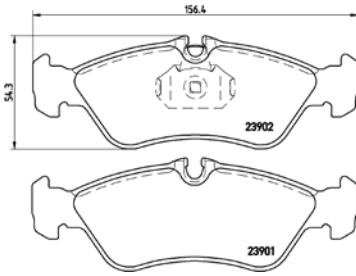

TX0667

PARTS LiSTing

Brake Pads

TMD Number: 2390101

Model & Derivative | **Year** | **Position**

Mercedes-beNz coMM.		
312D 4X2	96 on	Rear
Sprinter 308D	96-00	Rear

TX0668

TMD Number: 2391201