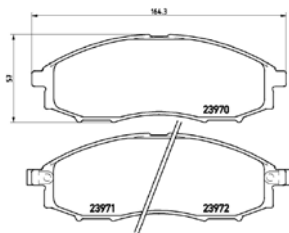

## TX0693

**TMD Number: 2397001**

[+] W 164,3 x H 57

Model & Derivative	Year	Position
<b>Nissan</b>		
Navara	97 on	Front
NP 300	08 on	Front
Pick-up	99-04	Front