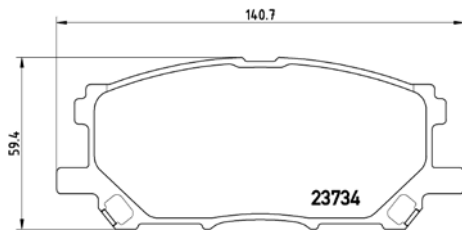

TMD Number: 2373401