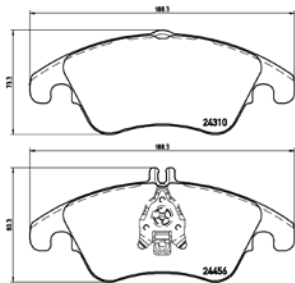

Model & Derivative	Year	Position

Mercedes-beNz		
C-Class C204 Series Coupe C350	11 on	Front
C-Class S204 Series Estate C250 CDi	09 on	Front
C-Class S204 Series Estate C350	07 on	Front
C-Class S204 Series Estate C350 CDi	09 on	Front
C-Class S204 Series Estate C350 CGi	11 on	Front
C-Class W204 Series C280 Elegance	07-10	Front
C-Class W204 Series C300	09 on	Front
C-Class W204 Series C320 CDi	07-10	Front
C-Class W204 Series C350 CDi	11 on	Front
C-Class W204 Series C350 Elegance	07-10	Front
CLS-Class C218 Series Coupe CLS350	11 on	Front
E-Class A207 Series Convertible E250 CGi	10 on	Front
E-Class A207 Series Convertible E350	11 on	Front
E-Class A207 Series Convertible E500	10 on	Front
E-Class C207 Series Coupe E250 CGi	09 on	Front
E-Class C207 Series Coupe E350	11 on	Front
E-Class C207 Series Coupe E500	09 on	Front
E-Class S212 Series Estate E200 CGi	09 on	Front
E-Class S212 Series Estate E250 CDi	09 on	Front
E-Class S212 Series Estate E350	11 on	Front
E-Class S212 Series Estate E350 CDi	09 on	Front
E-Class W212 Series E200 CGi	09 on	Front
E-Class W212 Series E250 CDi	09 on	Front
E-Class W212 Series E300	09 on	Front
E-Class W212 Series E350	09 on	Front
E-Class W212 Series E350 CDi	09 on	Front
SLK-Class R172 Series SLK350	11 on	Front