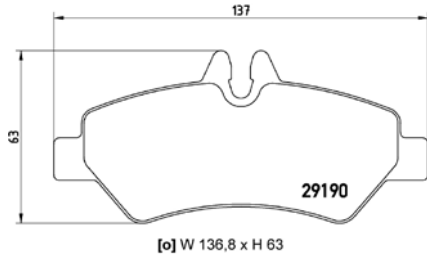

TMD Number: 2919001