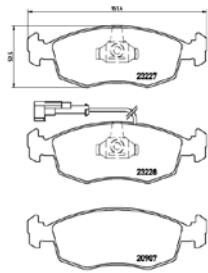

TMD Number: 2322702

[+] W 151,4 x H 52,5

Model & Derivative	Year	Position

FiaT		
Palio	96 on	Front