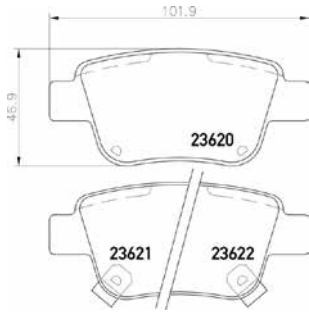

TMD Number: 2362001