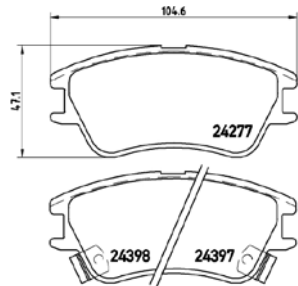

TMD Number: 2427701

[+] W 104,6 x H 47,1

Model & Derivative	Year	Position
HYuNDai		
Atos 1.1 Prime GLS	04 on	Front

TX1071

TMD Number: 2432301