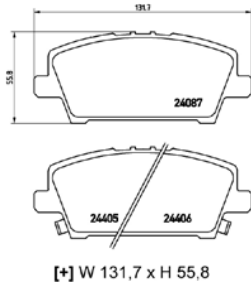

TX0729

PARTS LiSTing

Brake Pads

TMD Number: 2408701