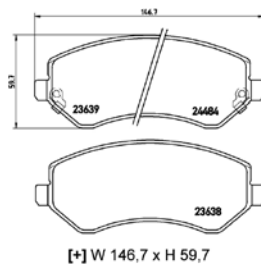

Model & Derivative	Year	Position
chrYsler		
Grand Voyager 2.8 CRD LTD	04 on	Front
Grand Voyager 2.8 CRD LX	04 on	Front
Grand Voyager 3.3	08 on	Front
Jeep Cherokee 2.5 D Country	98 on	Front
Jeep Cherokee I 2.4	96-00	Front
Jeep Cherokee I 2.4 Sport	02 on	Front
Jeep Cherokee I 2.5 CRD TD	01 on	Front
Jeep Cherokee I 2.5 SE	96-99	Front
Jeep Cherokee II 2.4 Laredo	01-07	Front
Jeep Cherokee II 2.4 Sport	01-07	Front
Jeep Cherokee II 2.5 CRD 4WD	01-07	Front
Jeep Cherokee II 2.8 CRD 4WD	05-07	Front
Jeep Cherokee II 3.7 V6	01-07	Front
Jeep Cherokee Limited 2.5 CRD	01 on	Front
Jeep Cherokee Limited 2.8 CRD	02 on	Front
Jeep Cherokee Limited 3.7 V8	01 on	Front