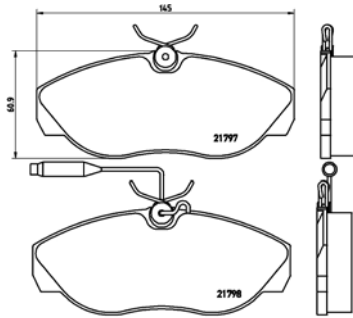

# PARTS LiSTing

Brake Pads

**TMD Number: 2179701**

[+] W 145 x H 60,9

Model & Derivative	Year	Position
<b>ciTRoeN</b>		
Jumper	94-02	Front
<b>FiaT</b>		
Ducato	94-02	Front
<b>Peugeot</b>		
Boxer	94-02	Front