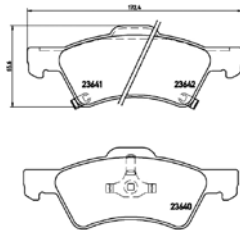

[+] W 172,4 x H 65,6

Model & Derivative	Year	Position
chrYsler		
Voyager IV	00-08	Front