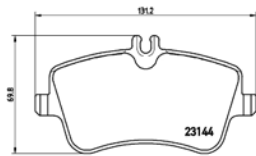

TMD Number: 2314402

[o] W 131,2 x H 62/69,8

Model & Derivative	Year	Position
MeRceDeS-beNz		
C-Class CL203 Series C230 Coupe	05-11	Front
C-Class CL203 Series C230 Kompressor Coupe	01-11	Front
C-Class S203 Series C180 Kompressor	02-07	Front
C-Class S203 Series C200 Estate Kompressor	01-07	Front
C-Class S203 Series C220 CDi Estate	01-07	Front
C-Class S203 Series C230 Estate	05-07	Front
C-Class S203 Series C240 Estate	01-07	Front
C-Class S203 Series C270 CDi Estate	01-07	Front
C-Class S203 Series C320 Estate	01-07	Front
C-Class W203 Series C180K Classic	02-07	Front
C-Class W203 Series C200 CDi	00-07	Front
C-Class W203 Series C200K Classic	00-07	Front
C-Class W203 Series C220 CDi Classic	02-07	Front
C-Class W203 Series C230 Classic	06-07	Front
C-Class W203 Series C230K Sport	04-07	Front
C-Class W203 Series C240 Elegance	00-07	Front
C-Class W203 Series C250 TD Classic	00-02	Front
C-Class W203 Series C270 CDi Elegance	00-07	Front
C-Class W203 Series C280 Elegance	05-07	Front
C-Class W203 Series C320 CDi Elegance	05-07	Front
C-Class W203 Series C320 Elegance	00-07	Front
CLC-Class CL203 Series Coupe CLC180K	08 on	Front
CLC-Class CL203 Series Coupe CLC200K	08 on	Front
CLK-Class A209 Series CLK320 Cabrio	03 on	Front
CLK-Class C209 Series Coupe CLK 320	02 on	Front
SLK-Class R171 Series Convertible SLK200 Kompressor	04-10	Front