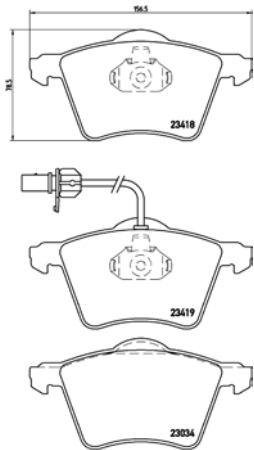

TX0557

TMD Number: 2341801

Model & Derivative Year Position

seaT		
Alhambra 2.0i	96-10	Front
Volkswagen		
Sharan 1.9 TDi	02-09	Front
Sharan 2.0	99-09	Front