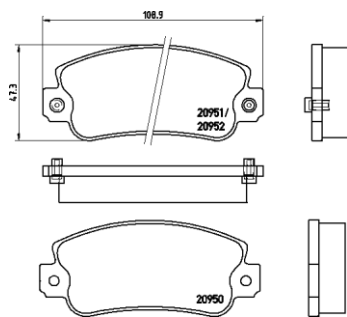

TX0289

TMD Number: 2095006

Model & Derivative	Year	Position
FiAT		
131	74-86	Front
Panda	80-04	Front
Uno	83-00	Front
seAT		
Ibiza I	84-93	Front