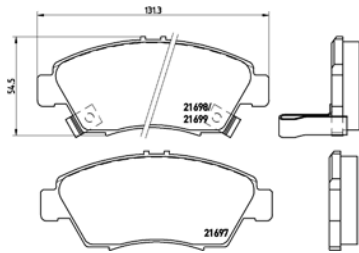

**TMD Number: 216970**

**Model & Derivative**

**Year**

**Position**

**hoNDa**

Ballade 150	92-96	Front
Ballade 160i	92-96	Front
Civic 1.4i	95-01	Front
Civic 1.5i	91-95	Front
Civic 1.6 16V V-Tec	91-95	Front
Jazz 1.3 Comfort	08on	Front
Jazz 1.4 DSi	02-08	Front
Jazz 1.4i	08on	Front
Jazz 1.5 EX	08on	Front
Jazz 1.5 EXS	08on	Front
Jazz 1.5 V-Tec	02-08	Front