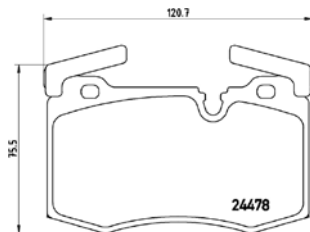

TX0815

TMD Number: 2447801

[o] W 120,7 x H 75,5

Model & Derivative	Year	Position
MiNi		
Clubman R55	07 on	Front
Convertible R57	07 on	Front
Coupe R58	11 on	Front
Roadster R59	12 on	Front