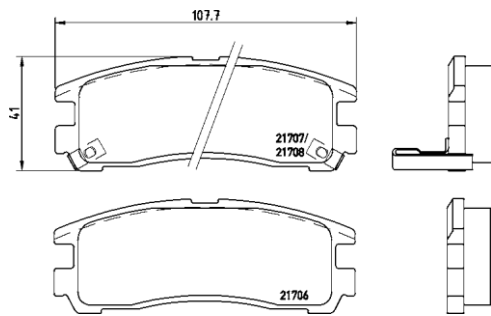

TX0409

TMD Number: 2170602

Model & Derivative	Year	Position
chRYSLer		
Sebering	01 on	Rear
hYuNDai		
Santamo	98-02	Rear
MiTSuBiShi		
Eclipse II	94-99	Rear
Gallant V	92-96	Rear
Gallant VI	96-04	Rear
Pajero Pinin	99 on	Rear
Santamo	99 on	Rear
Space Runner	99 on	Rear

TX0410

TMD Number: 2171201