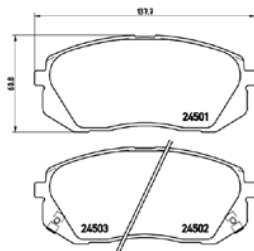

TX0826

TMD Number: 2450101

[+] W 137,7 x H 60,8

Model & Derivative	Year	Position
kia		
Carens III	06 on	Front