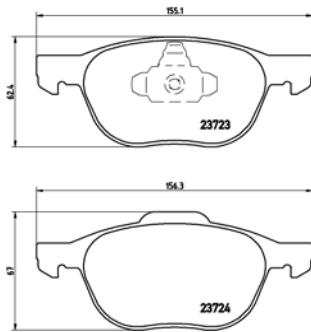

TMD Number: 2372301

Model & Derivative	Year	Position
ForD		
Ford Focus III 1.6	08-10	Front
Ford Focus III 1.6 Ambiente 4-Door	10 on	Front
Ford Focus III 1.6 Ambiente 5-Door	10 on	Front
Ford Focus III 1.6 Trend 4-Door	10 on	Front
Ford Focus III 1.6 Trend 5-Door	10 on	Front
Ford Focus III 1.8 TDCi	08 on	Front
Ford Focus III 2.0	08-10	Front
Ford Focus III 2.0 TDCi	08-10	Front
Ford Focus III 2.0 TDCi Trend	08-10	Front
Ford Kuga 2.5 AWD Titanium	11 on	Front
Ford Kuga 2.5 AWD Trend	11 on	Front
MazDa		
3 Series 1.6i	04 on	Front
3 Series 1.6i Active	04 on	Front
3 Series 1.6i Active Sport	04 on	Front
3 Series 1.6i Dynamic	04 on	Front
3 Series 1.6i Dynamic Sport	04 on	Front
3 Series 1.6i Original	04 on	Front
3 Series 1.6i Original Sport	04 on	Front
3 Series 2.0 Dynamic	04 on	Front
3 Series 2.0 Dynamic Sport	04 on	Front
3 Series 2.0 Individual	04 on	Front
3 Series 2.0 Individual Sport	04 on	Front
3 Series 2.3 Individual	04 on	Front
3 Series 2.3 Individual Sport	04 on	Front
3 Series MPS 2.3 Turbo	04 on	Front
3 Series Sport	04 on	Front
5Series 2.0	07-10	Front
5Series 2.0	10 on	Front
VoVo		
C30 1.6	06 on	Front
C30 1.6 D	06 on	Front
C30 1.6 D2	11 on	Front
C30 2.0	06 on	Front
C30 2.0 D	06 on	Front
C30 T 5	06 on	Front
C70 2.4	06 on	Front
C70 2.4i Petrol	06 on	Front
C70 Coupe 2.3 T5	97-05	Front
C70 D 5 Diesel	06 on	Front
C70 T 5 2.5 Turbo	06 on	Front
S40 1.6 D	05 on	Front
S40 1.6 D2	10 on	Front
S40 1.8i	04-06	Front
S40 2.0 D	04-07	Front
S40 2.0i	06 on	Front
S40 2.4i	04-07	Front
S40 D4	10 on	Front
S40 D5 2.4	07 on	Front
S40 T 5	04-07	Front
S40 T 5	07 on	Front
V50 1.8	04 on	Front
V50 2.0 D	04 on	Front
V50 2.0i	06 on	Front
V50 2.4i	04-07	Front
V50 D4	10 on	Front
V50 T 5	04-09	Front
V50 T 5 Geartronic	10 on	Front