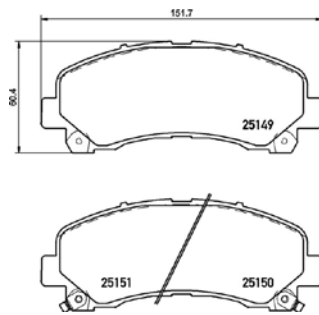

TX1082

PARTS LiSTing

Brake Pads

TMD Number: 2468201

Model & Derivative	Year	Position
NiSSaN		
Grand Livina 1.6 Acenta Manual	07 on	Front
Livina 1.6 Acenta Manual	07 on	Front
Livina 1.6 Visia Manual	07 on	Front
Livina X-Gear 1.6 Acenta	07 on	Front
Livina X-Gear 1.6 Visia	07 on	Front
Tiida 1.6 (All Models)	06 on	Front
Tiida 1.8 (All Models)	06 on	Front

TX1083

TMD Number: 2514901

Model & Derivative	Year	Position
HoNDa		
Accord 2.0 Elegance	09 on	Front
Accord 2.2i D-Tec	09 on	Front
Accord 2.2i D-Tec Tourer	09 on	Front
Accord 2.2i D-Tec Tourer Executive	09 on	Front
Accord 2.4i Executive	09 on	Front
Accord 2.4i Tourer	09 on	Front
iSuzu		
250 D-Teq Fleetside 4X4 15" Wheel	09 on	Front
300 D-Teq LE 4X2 15" Wheel	09 on	Front
iSuzu CoMM.		
KB/KBS Series 200 Fleetside 4X2 15" Wheel	09 on	Front
KB/KBS Series 240 Fleetside 4X4 15" Wheel	09 on	Front
KB/KBS Series 240 LE 4X2 15" Wheel	09 on	Front
KB/KBS Series 250 Fleetside 4X2 15" Wheel	09 on	Front

TX1084

TMD Number: 214970

Model & Derivative	Year	Position
HoNDa		
Civic 150i Luxline	96-00	Front
Civic 150i Spreeline	96-00	Front
Civic 160i Spreeline	96-00	Front
Civic 180 LXi	06-11	Front
Civic Accord 2.0 16V	90-93	Front