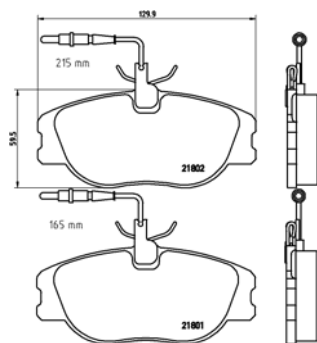

TX0421

TMD Number: 2180101