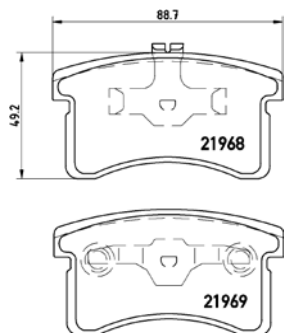

TX0216

TMD Number: 2196801