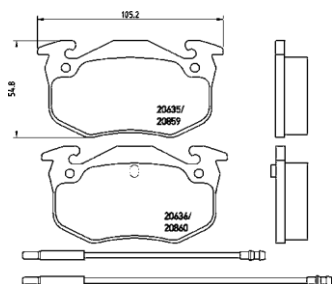

TX0260

TMD Number: 2063503