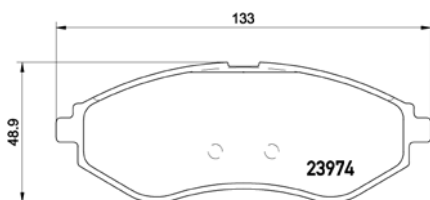

TX0694

TMD Number: 2397401

Model & Derivative	Year	Position
cHeVroleT		
Aveo	03-08	Front
ProTon		
Savvy	05 on	Front

TX0695 (See TX0261)

TMD nuMbeR: **2397601**