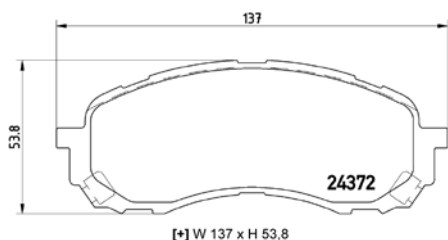

TX1080

TMD Number: 2437201