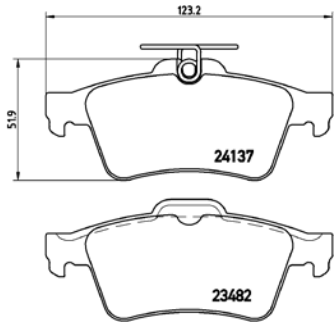

TMD Number: 2413701

Model & Derivative	Year	Position
reNault		
Laguna III 3.5 V6 Coupe Triptronic	10 on	Rear
saab		
9-3 1.8 T	02 on	Rear
9-3 1.9 TiD	04 on	Rear
9-3 2.0 T	02 on	Rear
9-3 2.8 Turbo V6	05 on	Rear
VoIvo		
C30 1.6	06 on	Rear
C30 1.6 D	06 on	Rear
C30 1.6 D2	11 on	Rear
C30 2.0	06 on	Rear
C30 2.0 D	06 on	Rear
C30 T 5	06 on	Rear
C70 2.4	06 on	Rear
C70 2.4i Petrol	06 on	Rear
C70 D 5 Diesel	06 on	Rear
C70 T 5 2.5 Turbo	06 on	Rear
S40 1.6 D	05 on	Rear
S40 1.6 D2	10 on	Rear
S40 1.8i	04-06	Rear
S40 2.0 D	04-07	Rear
S40 2.0i	06 on	Rear
S40 2.4i	04-07	Rear
S40 D 5 2.4	07 on	Rear
S40 D4	10 on	Rear
S40 T 5	04-07	Rear
S40 T 5	07 on	Rear
V50 1.8	04 on	Rear
V50 2.0 D	04 on	Rear
V50 2.0i	06 on	Rear
V50 2.4i	04-07	Rear
V50 D4	10 on	Rear
V50 T 5	04-09	Rear
V50 T 5 Geartronic	09 on	Rear