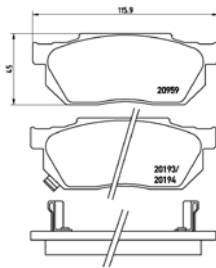

TX0293

TMD Number: 2095902