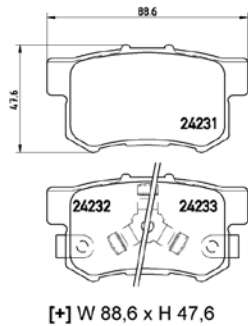

**TMD Number: 2423101**

Model & Derivative	Year	Position
<b>HoNda</b>		
Accord 2.0 Elegance	09 on	Rear
Accord 2.2i D-Tec	09 on	Rear
Accord 2.2i D-Tec Tourer Executive	09 on	Rear
Accord 2.4 Tourer	09 on	Rear
Accord 2.4i Executive	09 on	Rear
Accord 2.4i V-Tec Tourer Executive	03-08	Rear