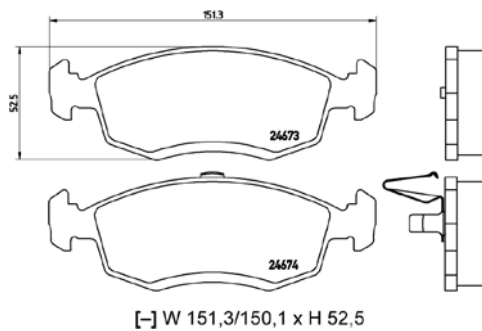

TX0868

TMD Number: 2467301

Model & Derivative	Year	Position
DaCia		
Logan	07 on	Front
reNaulT		
Logan	07 on	Front

TX0869

TMD Number: 2469201