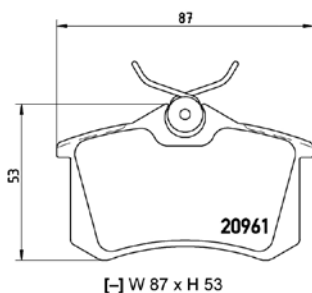

TMD Number: 2355406

Model & Derivative   **Year**   **Position**

reNault		
Clio III 1.2 16V 5-Door	05 on	Rear
Clio III 1.2 8V 3-Door	05 on	Rear
Clio III 1.4 16V	05 on	Rear
Clio III 1.5 DCi	05 on	Rear
Clio III 1.6 16V	05 on	Rear
Clio III 2.0 Sport	06 on	Rear
Clio III 2.0 Sport R27	08 on	Rear
Espace 2.0 Expression	97 on	Rear
Espace 2.2 DCi	00-02	Rear
Fluence 1.6 Dynamique	11 on	Rear
Fluence 1.6 Expression	11 on	Rear
Fluence 2.0 Privilège	11 on	Rear
Grand Espace 3.0 V6	00-02	Rear
Grand Scenic II 1.9 DCi	04-09	Rear
Grand Scenic II 2.0 Petrol	04-09	Rear
Grand Scenic III 1.9 DCi	09 on	Rear
Grand Scenic III 2.0 DCi	09 on	Rear
Megan II 1.4 16V	02-08	Rear
Megan II 1.5 DCi	02-08	Rear
Megan II 1.5 DCi CC	02-08	Rear
Megan II 1.6 16V	02-08	Rear
Megan II 1.6 CC	03-08	Rear
Megan II 1.9 DCi	02-08	Rear
Megan II 1.9 DCi CC	05-08	Rear
Megan II 2.0 16V	02-08	Rear
Megan II 2.0 16V Turbo	05-08	Rear
Megan II 2.0 16V Turbo CC	04-08	Rear
Megan II 2.0 CC	03-08	Rear
Megan II 2.0 RS F1	04 on	Rear
Megan III Coupe 1.4 TCe	08 on	Rear
Megan III Coupe 1.4 TCe CC	10 on	Rear
Megan III Coupe 1.5 DCi	08 on	Rear
Megan III Coupe 1.6	08 on	Rear
Megan III Coupe 1.6 16V CC	10 on	Rear
Megan III Coupe 1.9 DCi	08 on	Rear
Megan III Coupe 1.9 DCi CC	10 on	Rear
Megan III Coupe 2.0 16V	08 on	Rear
Megan III Coupe 2.0 T Sport	08 on	Rear
Megan III Coupe 2.0 Turbo CC	10 on	Rear
Megan III Hatch 1.4T	08 on	Rear
Megan III Hatch 1.5 DCi	08 on	Rear
Megan III Hatch 1.6	08 on	Rear
Megan III Hatch 1.9 DCi	08 on	Rear
Megan III Hatch 2.0 16V	08 on	Rear
Megan RS 250 1.4 TCe Dynamique	10 on	Rear
Megan RS 250 1.6 Dynamique	10 on	Rear
Megan Scenic 1.9 DCi	97-99	Rear
Megan Scenic 2.0 RX4	00-04	Rear
Megan Scenic 2.0 RXi	00-04	Rear
Megan Scenic II 1.4 16V	04-10	Rear
Megan Scenic II 1.6 16V	04-10	Rear
Megan Scenic II 1.9 DCi	04-10	Rear
Modus 1.2	04 on	Rear
Modus 1.4	04 on	Rear
Modus 1.5 DCi	05 on	Rear
Modus 1.6	04 on	Rear
Scenic I 1.4 RTE	99-03	Rear
Scenic I 1.6 RT	98-03	Rear
Scenic I 1.6 RXE	98-03	Rear
Scenic I 1.9 DCi RX4	00-03	Rear
Scenic I 1.9 DTi	99-03	Rear
Scenic I 2.0 RXE	96-98	Rear
Scenic I 2.0 RXE	96-98	Rear
Scenic I 2.0 RXi	96-98	Rear
Scenic I 2.0 RXi	96-98	Rear