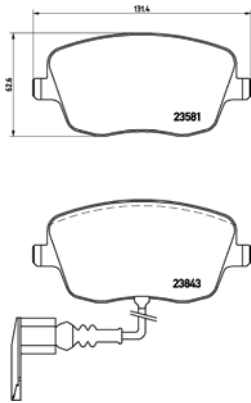

# PARTS LiSTing

Brake Pads

**TMD Number: 2358102**

**Model & Derivative**

**Year** | **Position**

seaT		
Cordoba 2.0	02-09	Front
Ibiza 1.4 Sport	06-08	Front