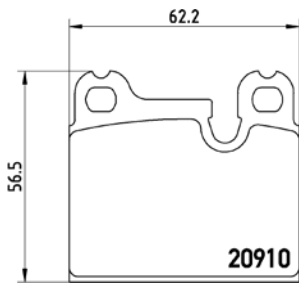

TMD Number: 2091002

Model & Derivative	Year	Position
AIFA roMeo		
6	80-85	Rear
BMW		
7 Series (All Models)	78-86	Rear

TX0283

TMD Number: 209110