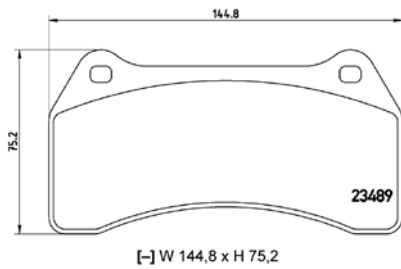

TX0575

TMD Number: 2348901