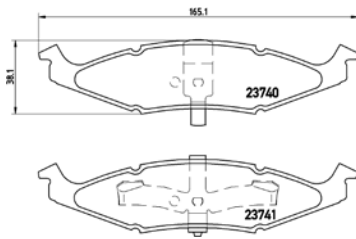

TX0639

TMD Number: 2374001