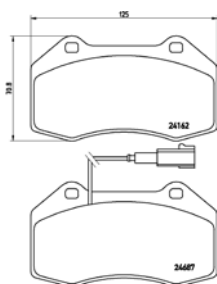

24487

Model & Derivative	Year	Position
alFa roMeo		
Mito	08 on	Front
FiaT		
Grande Punto	07 on	Front
Punto	07 on	Front