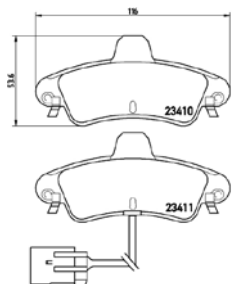

## TX0555

**TMD Number: 2341008**

[+] W 116 x H 53,6

Model & Derivative	Year	Position
<b>ForD</b>		
Mondeo 2.5	98 on	Rear