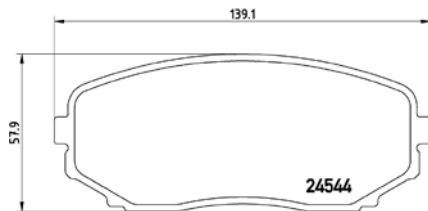

[–] W 139,1 x H 57,9

Model & Derivative	Year	Position
MazDa		
CX 7	06 on	Front
CX 9	07 on	Front
MPV III	06 on	Front